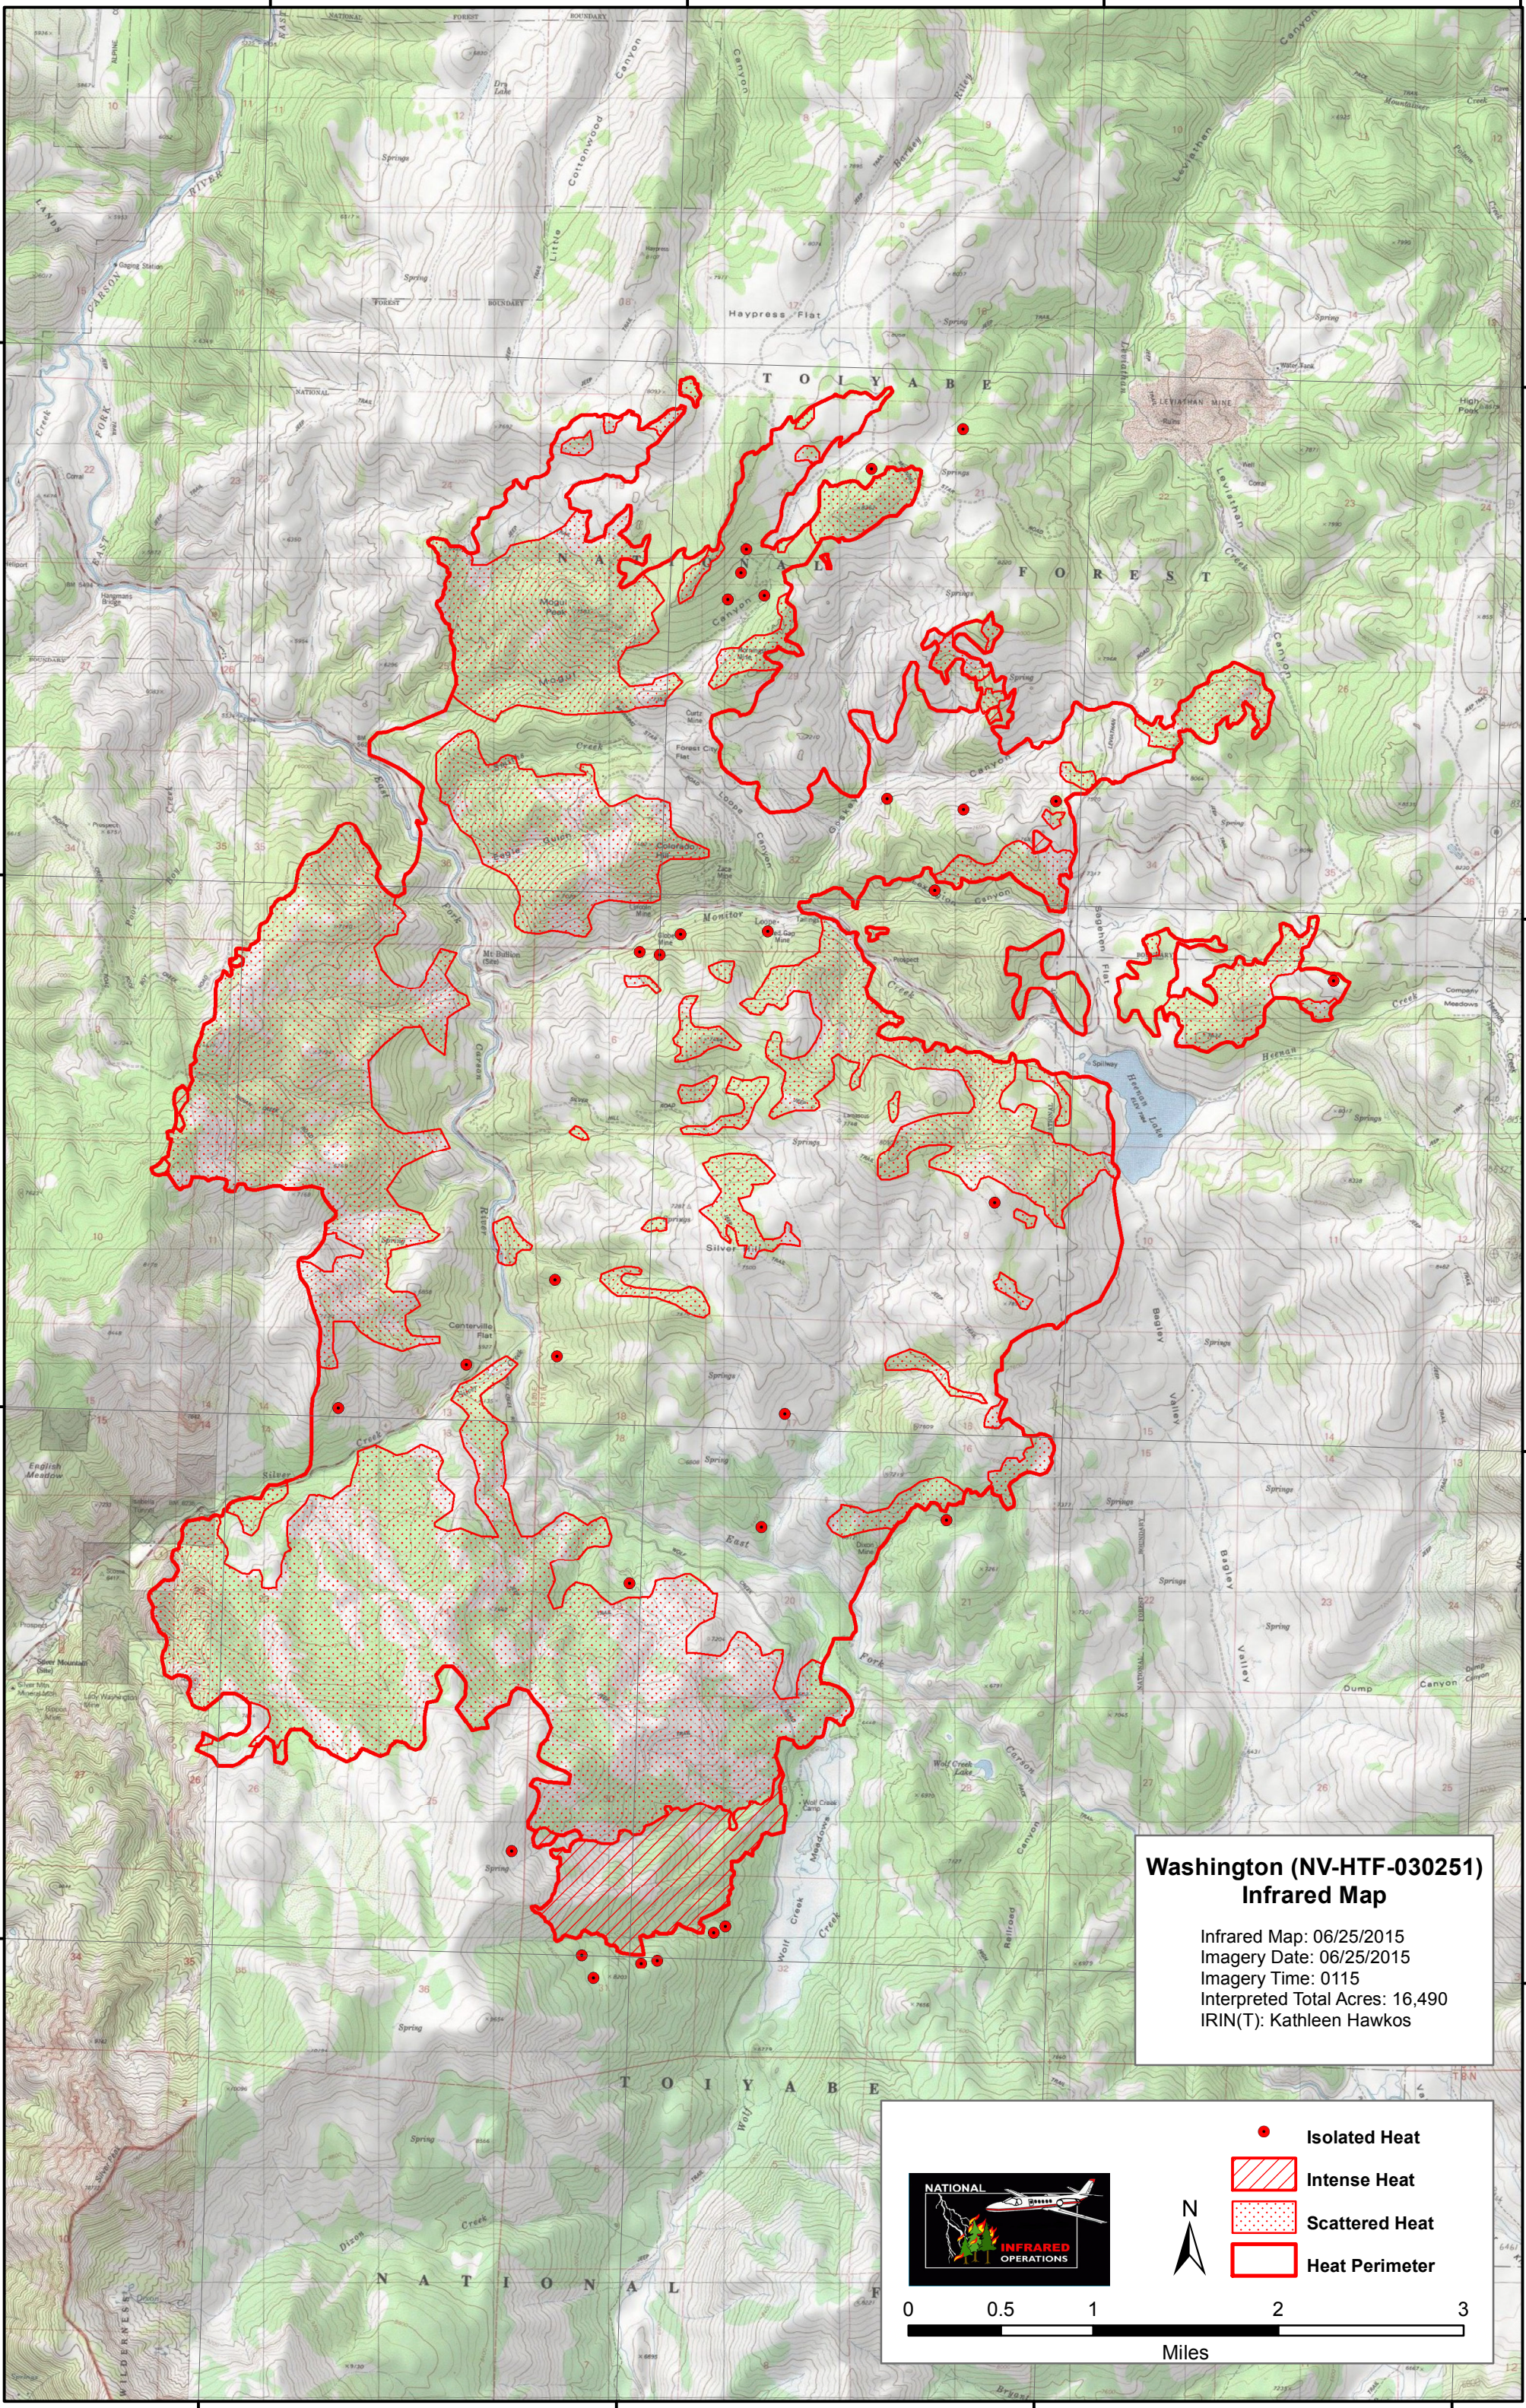

119°45'0"W

119°42'30"W

119°40'0"W

119°37'30"W

38°42'30"N

38°40'0"N

38°37'30"N

38°35'0"N

38°42'30"N

38°40'0"N

38°37'30"N

38°35'0"N

119°45'0"W

119°42'30"W

119°40'0"W

119°37'30"W

**Washington (NV-HTF-030251)  
Infrared Map**

Infrared Map: 06/25/2015  
 Imagery Date: 06/25/2015  
 Imagery Time: 0115  
 Interpreted Total Acres: 16,490  
 IRIN(T): Kathleen Hawkos

**Legend**

- Isolated Heat
- / / / / Intense Heat
- . . . . . Scattered Heat
- Heat Perimeter

**Scale**

0 0.5 1 2 3  
Miles

**North Arrow**

N