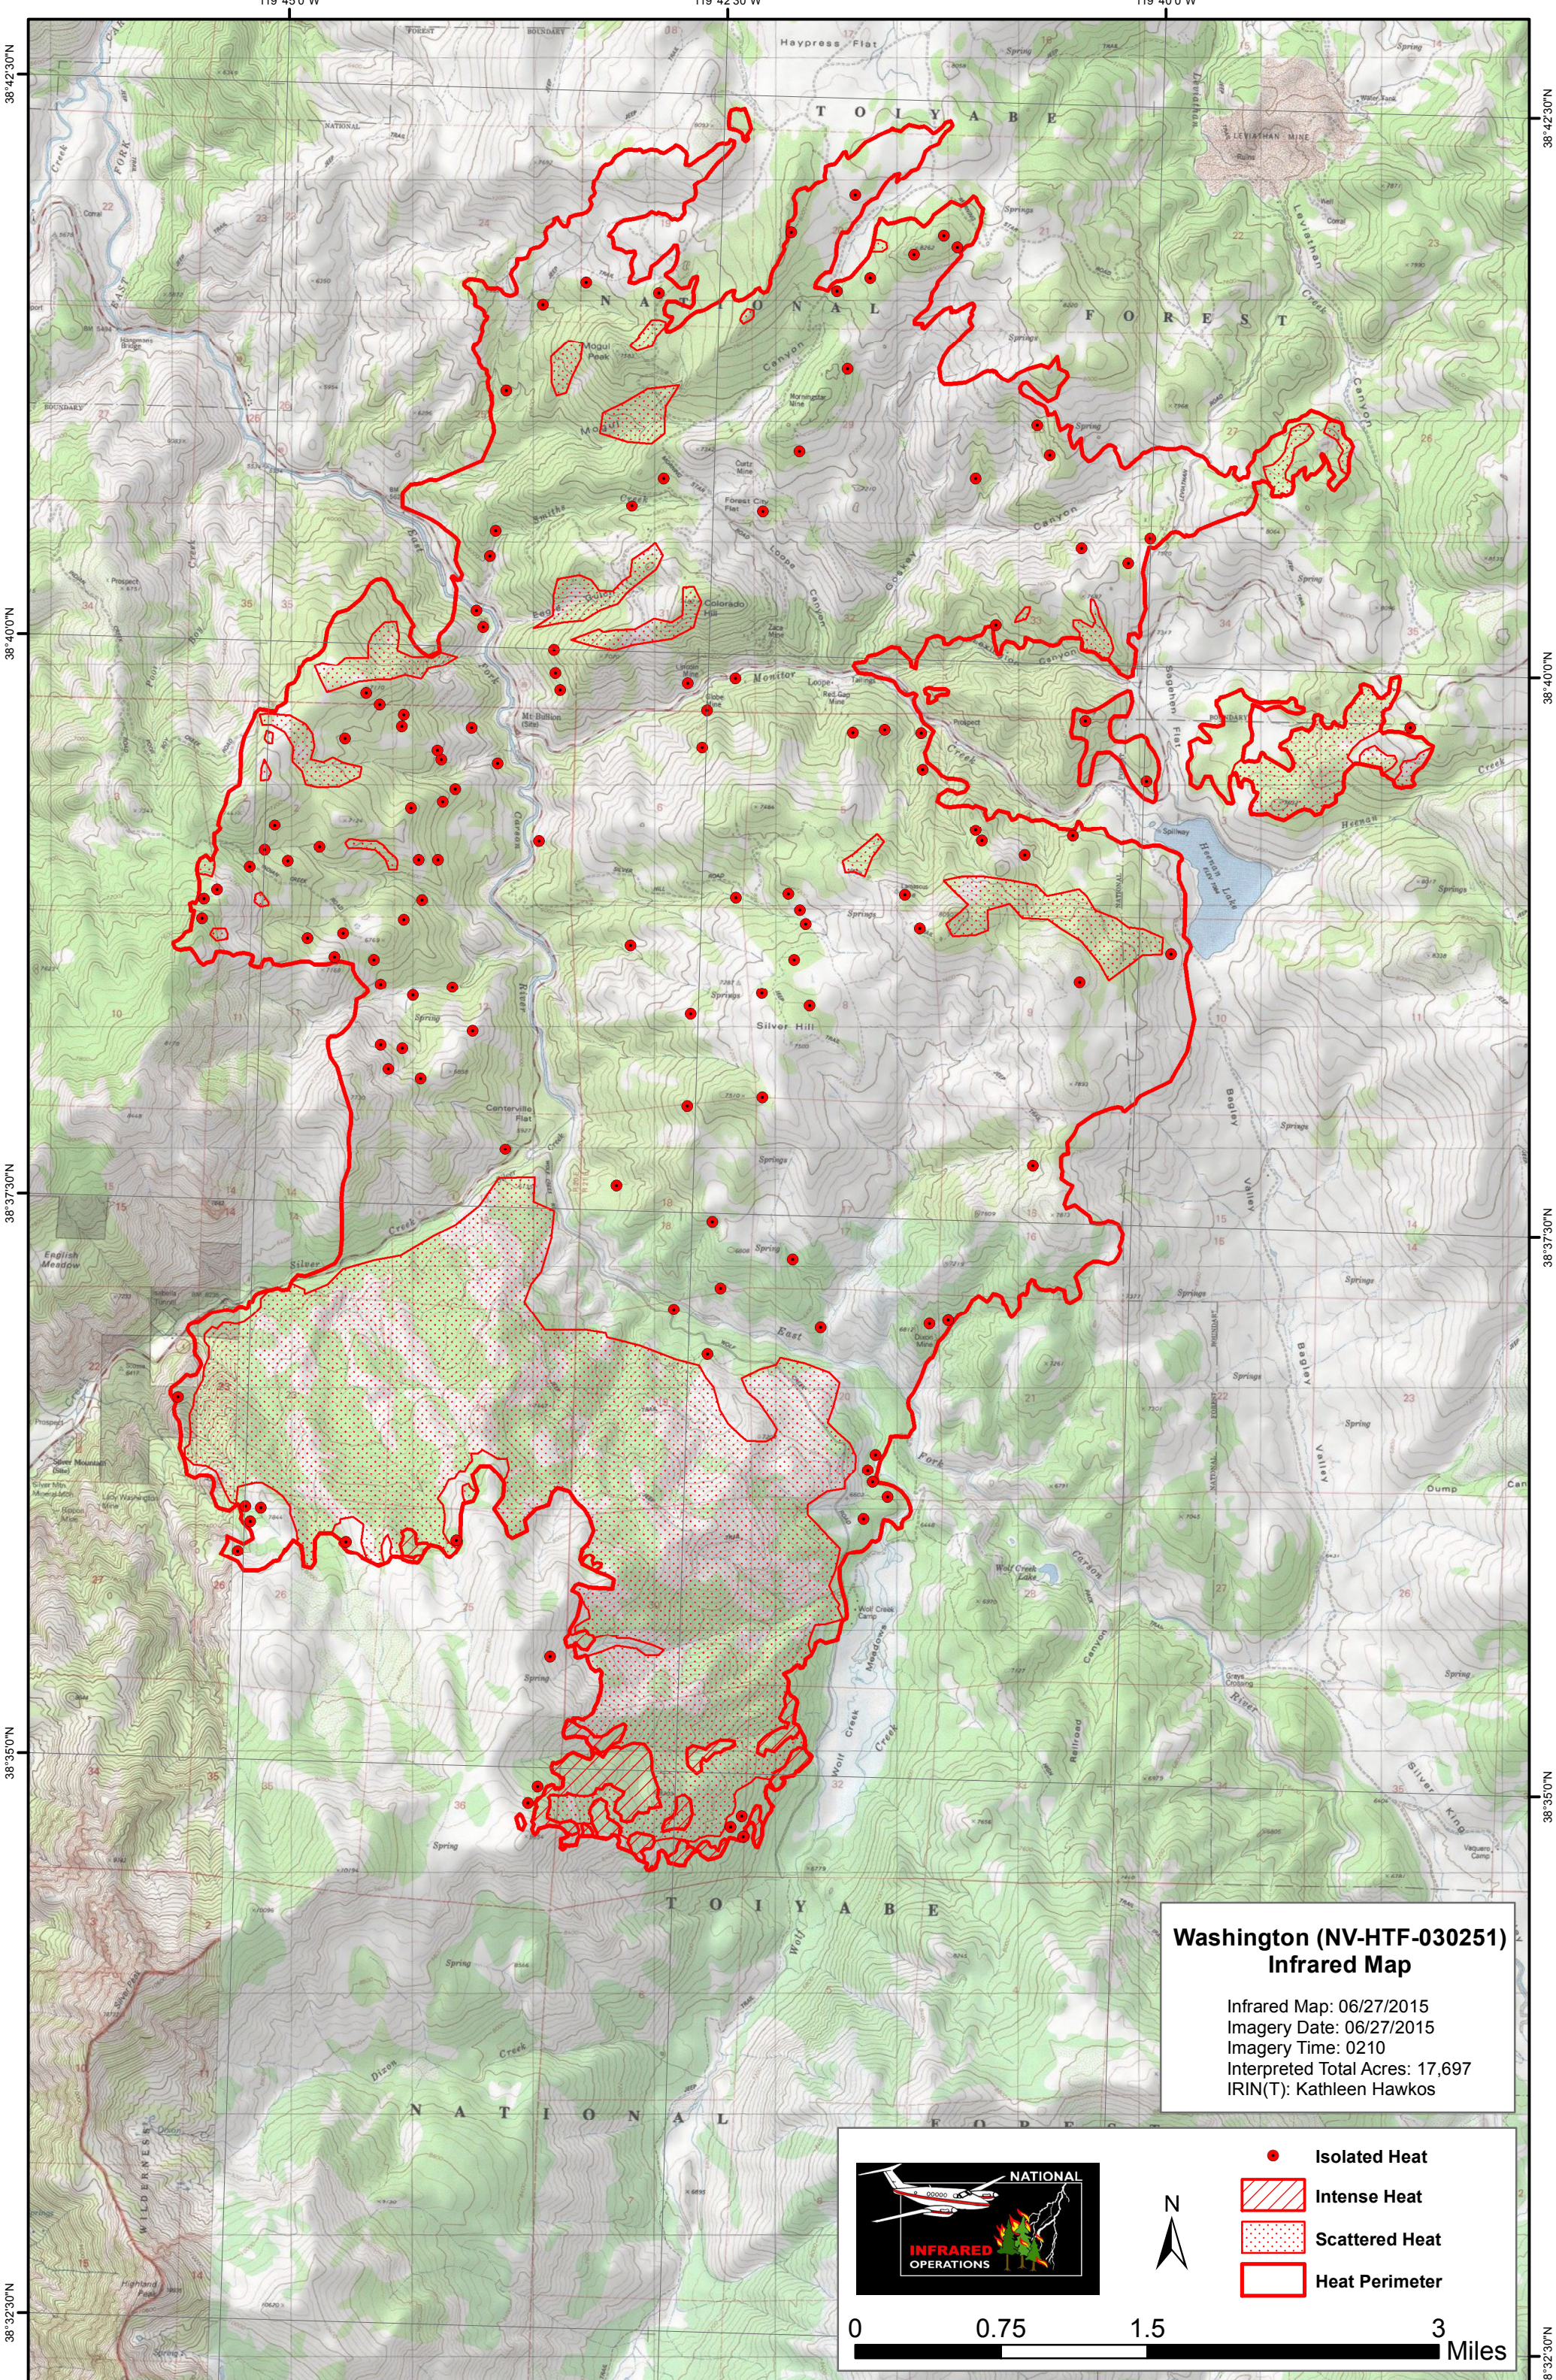

119°45'0"W

119°42'30"W

119°40'0"W

**Washington (NV-HTF-030251)
Infrared Map**

Infrared Map: 06/27/2015
 Imagery Date: 06/27/2015
 Imagery Time: 0210
 Interpreted Total Acres: 17,697
 IRIN(T): Kathleen Hawkos

Legend:

- Isolated Heat
- Intense Heat
- Scattered Heat
- Heat Perimeter

Scale: 0 0.75 1.5 3 Miles

North Arrow: N

119°45'0"W

119°42'30"W

119°40'0"W

38°32'30"N

38°35'0"N

38°37'30"N

38°40'0"N

38°42'30"N

38°32'30"N

38°35'0"N

38°37'30"N

38°40'0"N

38°42'30"N