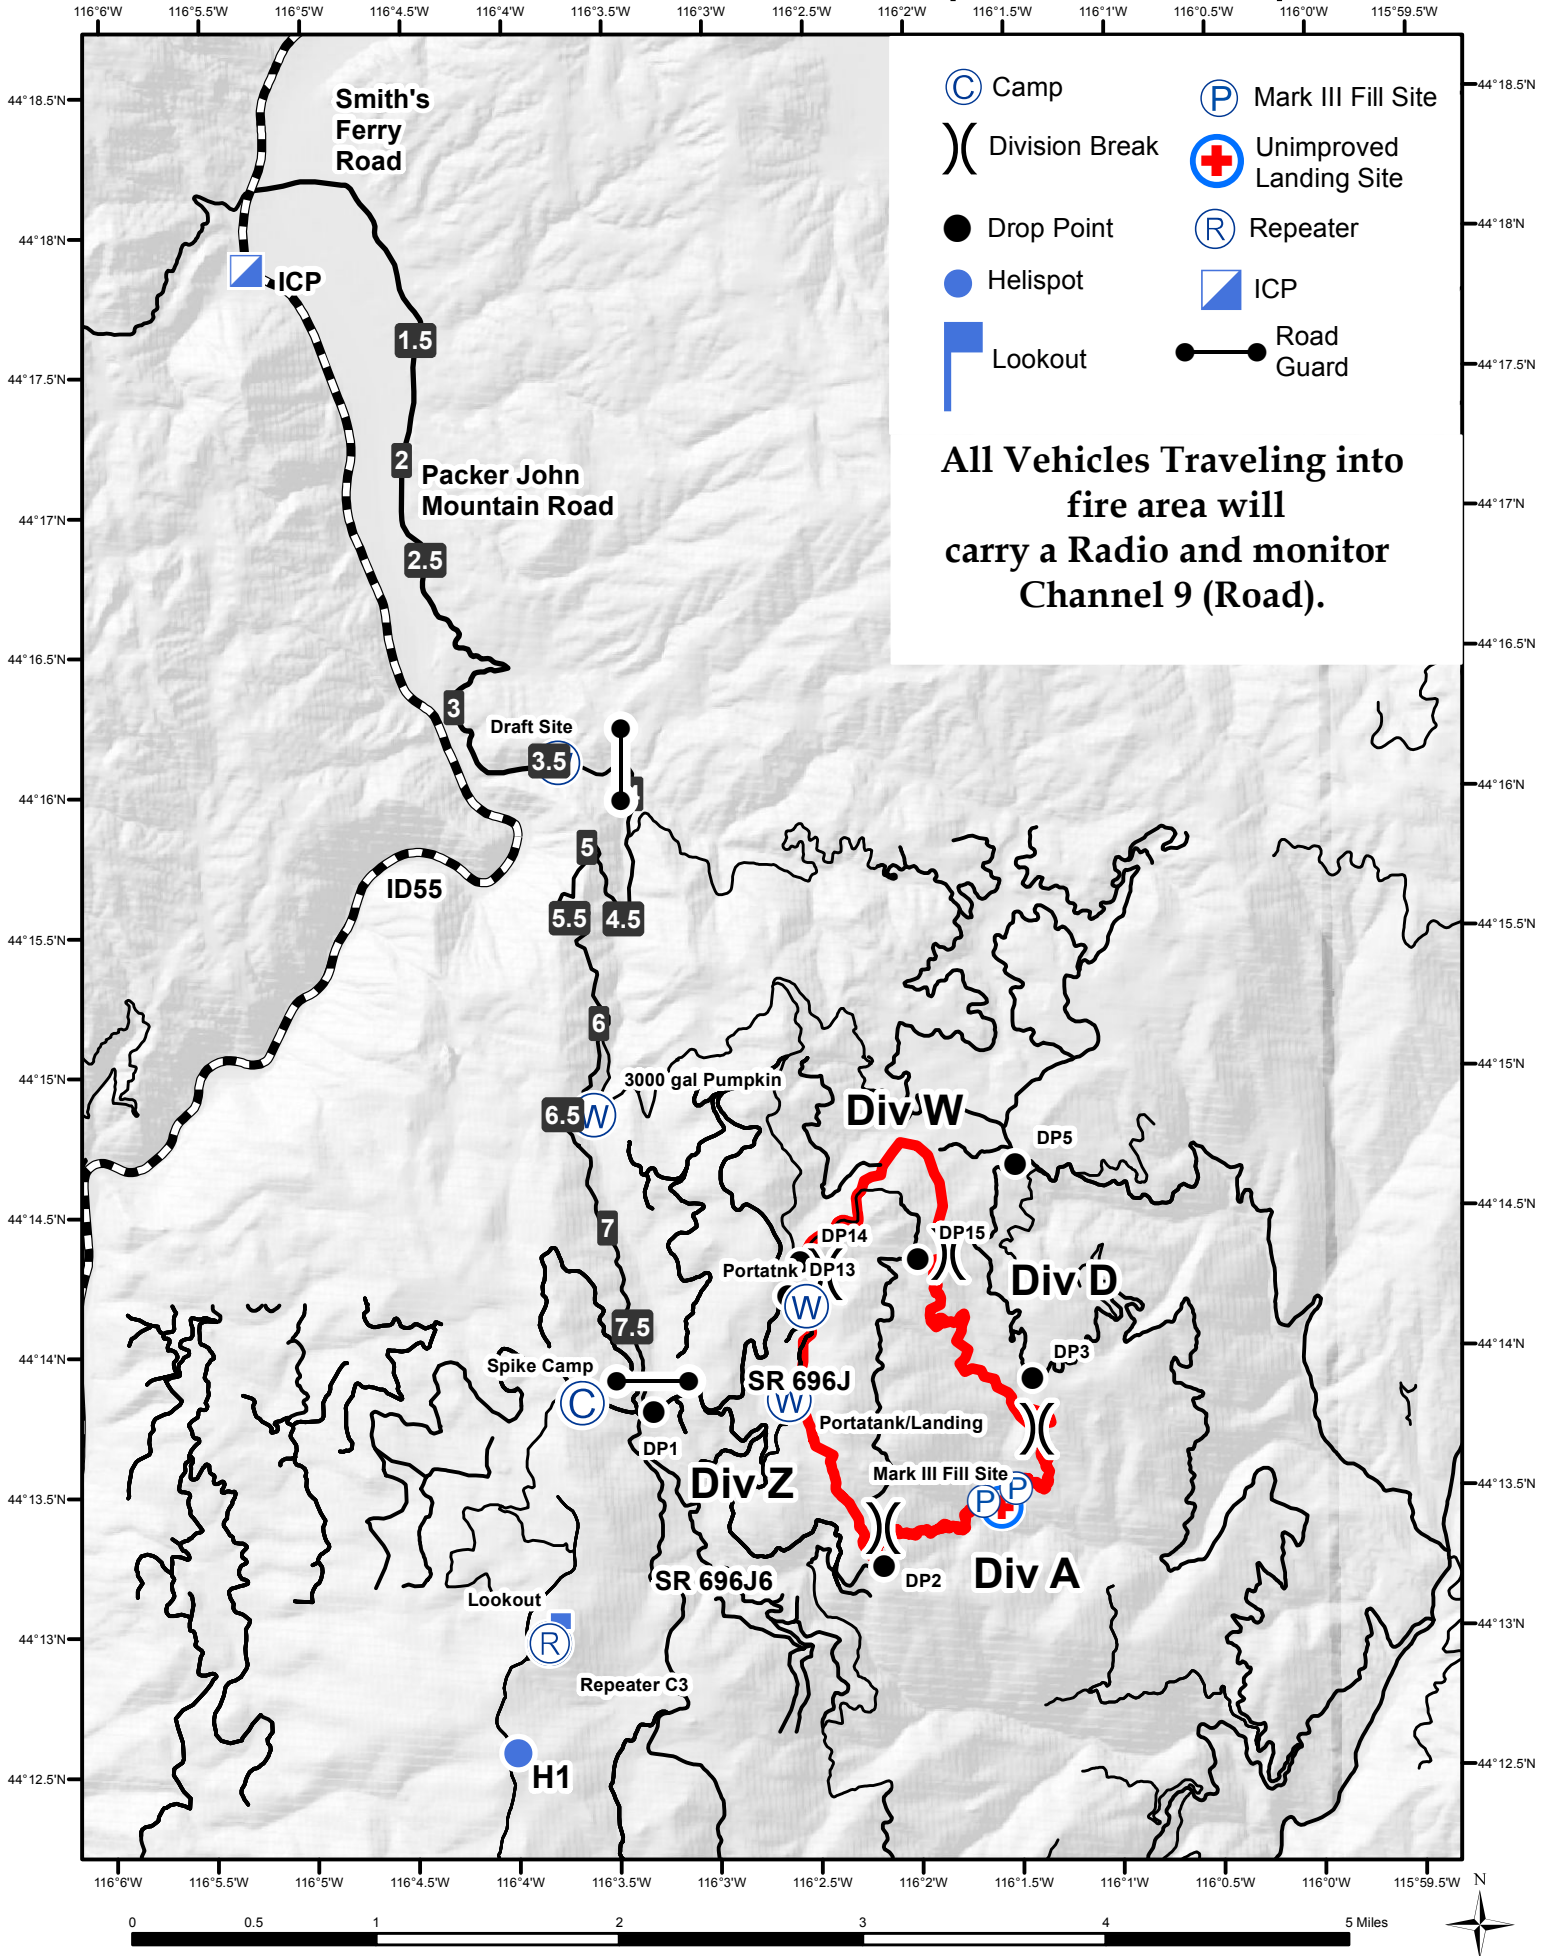

# West Scriver Incident Transportation Map

All Vehicles Traveling into fire area will carry a Radio and monitor Channel 9 (Road).