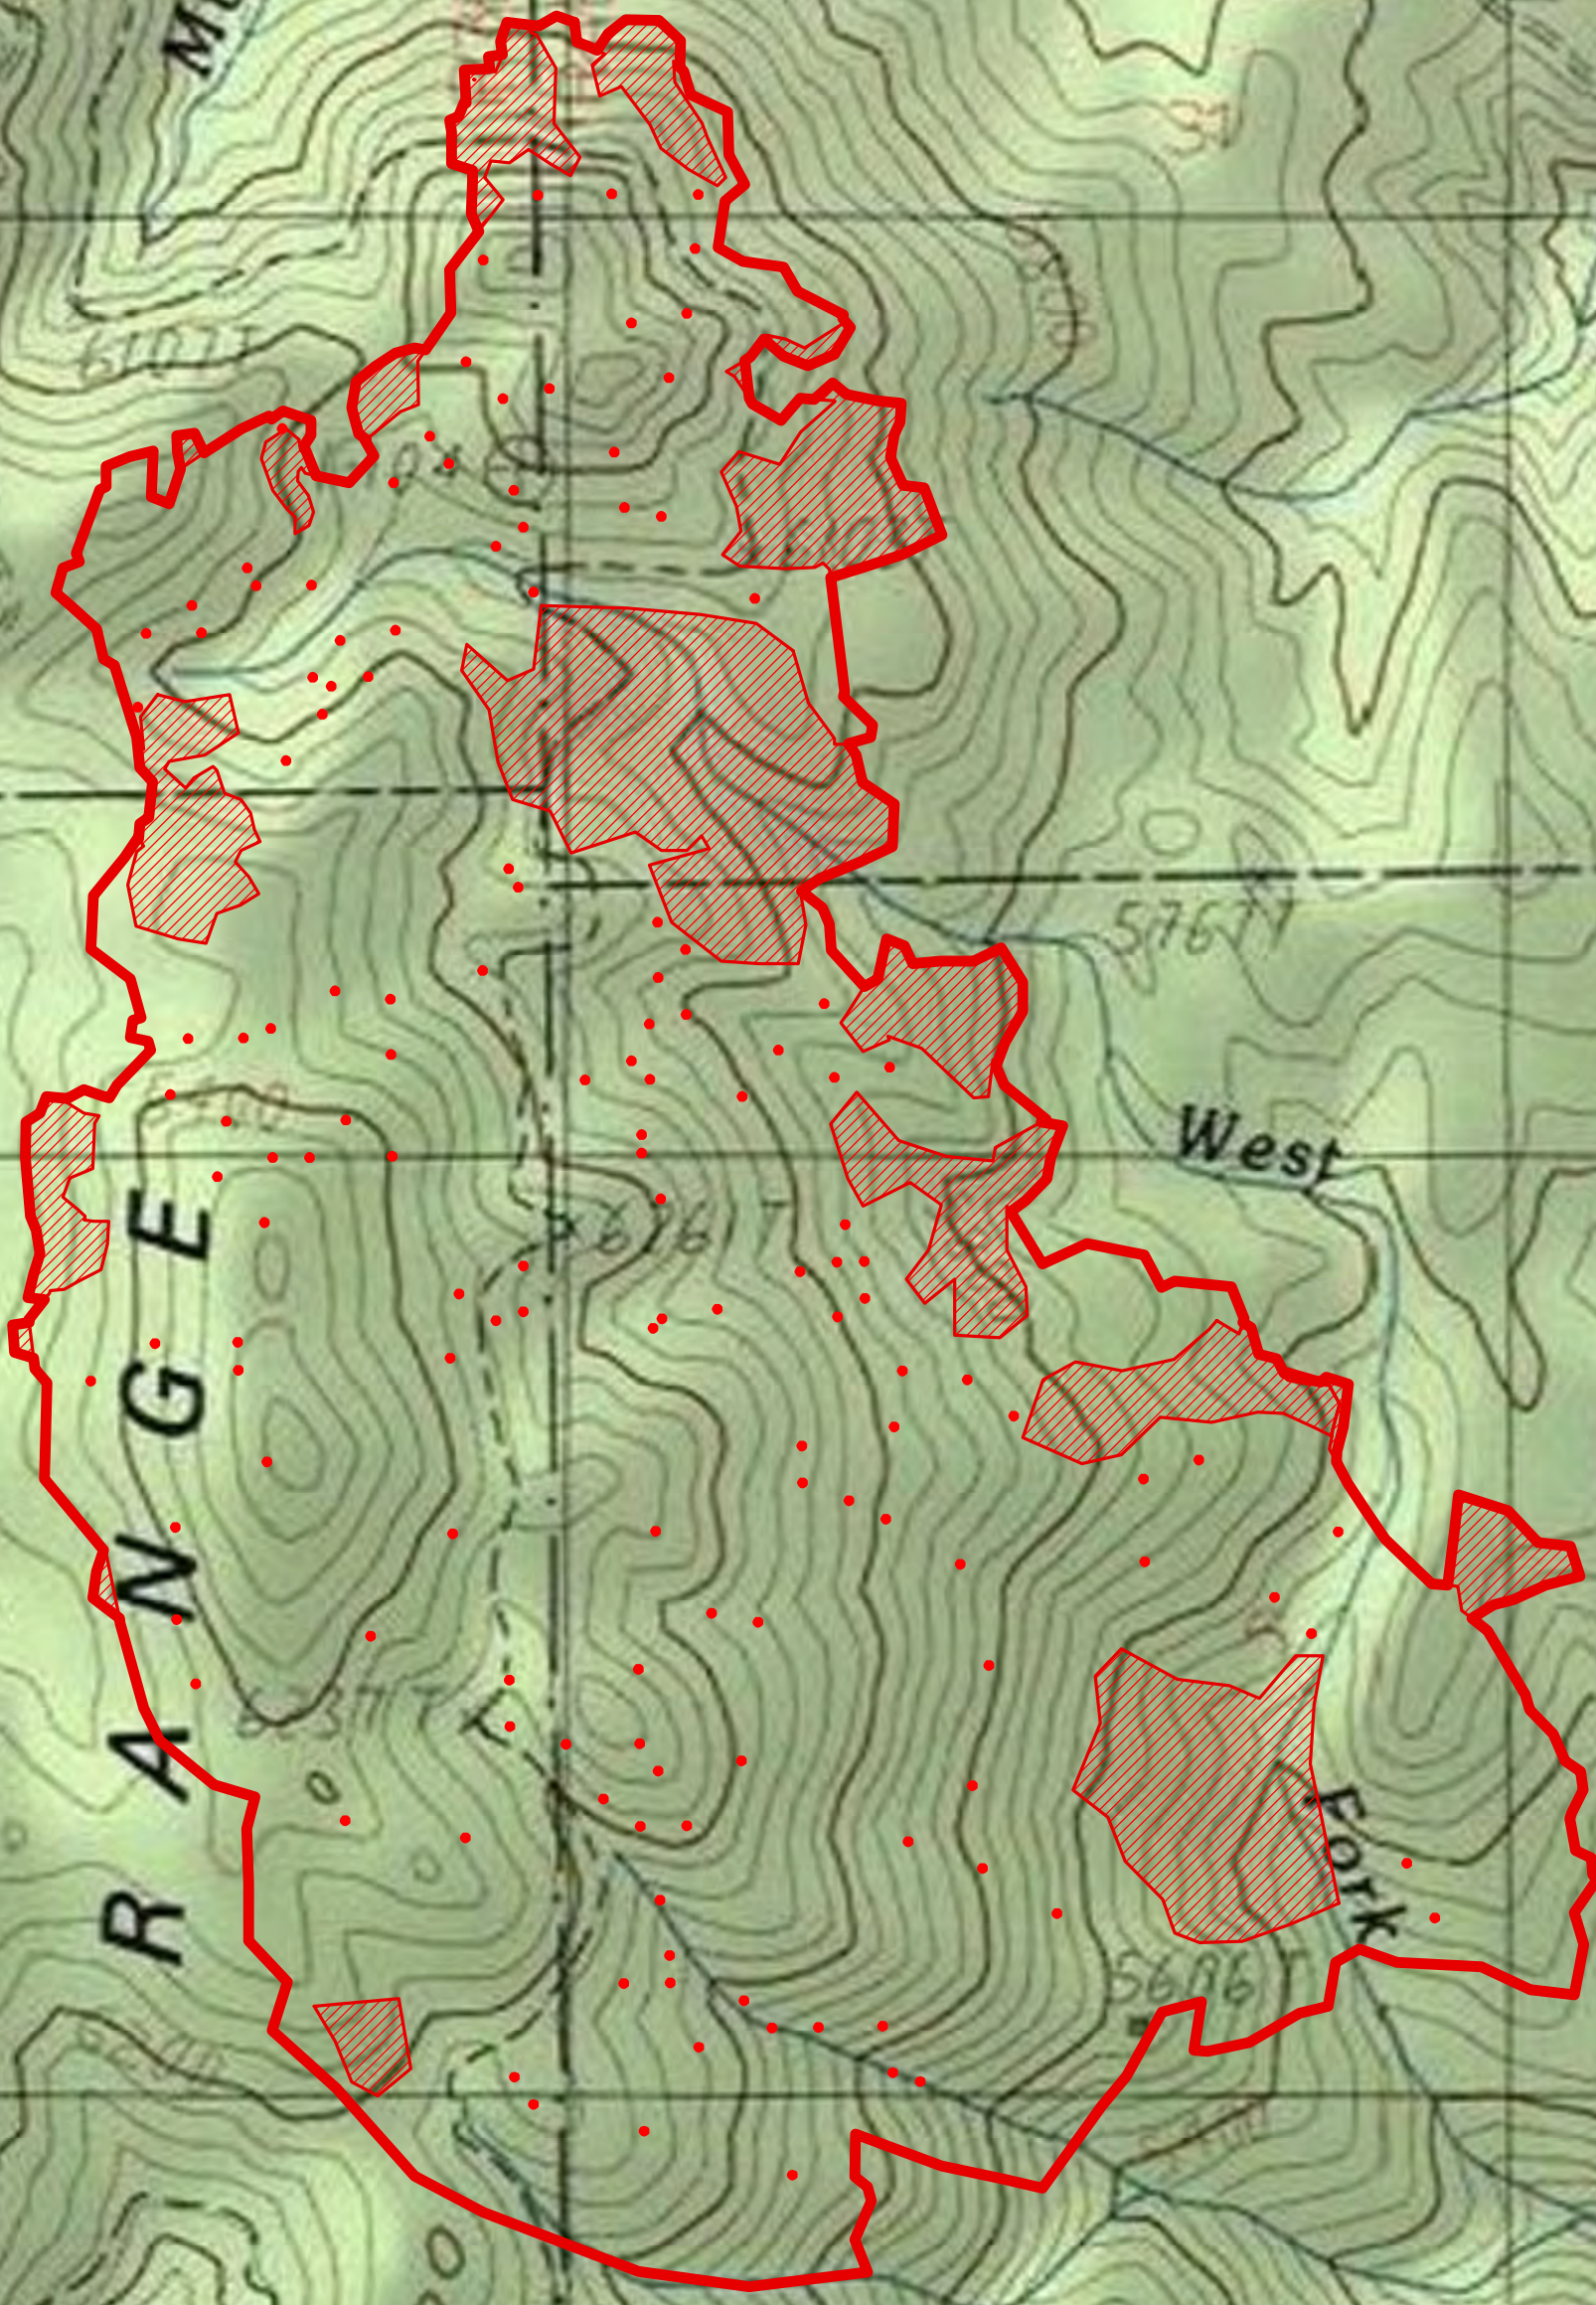

# West Scriver Fire

Heat Acres: 548

ID-SIS-000176

Infrared Interpretation

Imagery Date:

08/16/2015 0211 Hrs

44°14'N

44°14'N

116°2'W

116°2'W

-  Heat Perimeter
-  Intense Heat Areas
- Isolated Heat Sources within Heat Perimeter
- NAD 1983 UTM Zone 11N

IRIN: K Felker  
Map produced:  
8/16/2015 0257 hrs