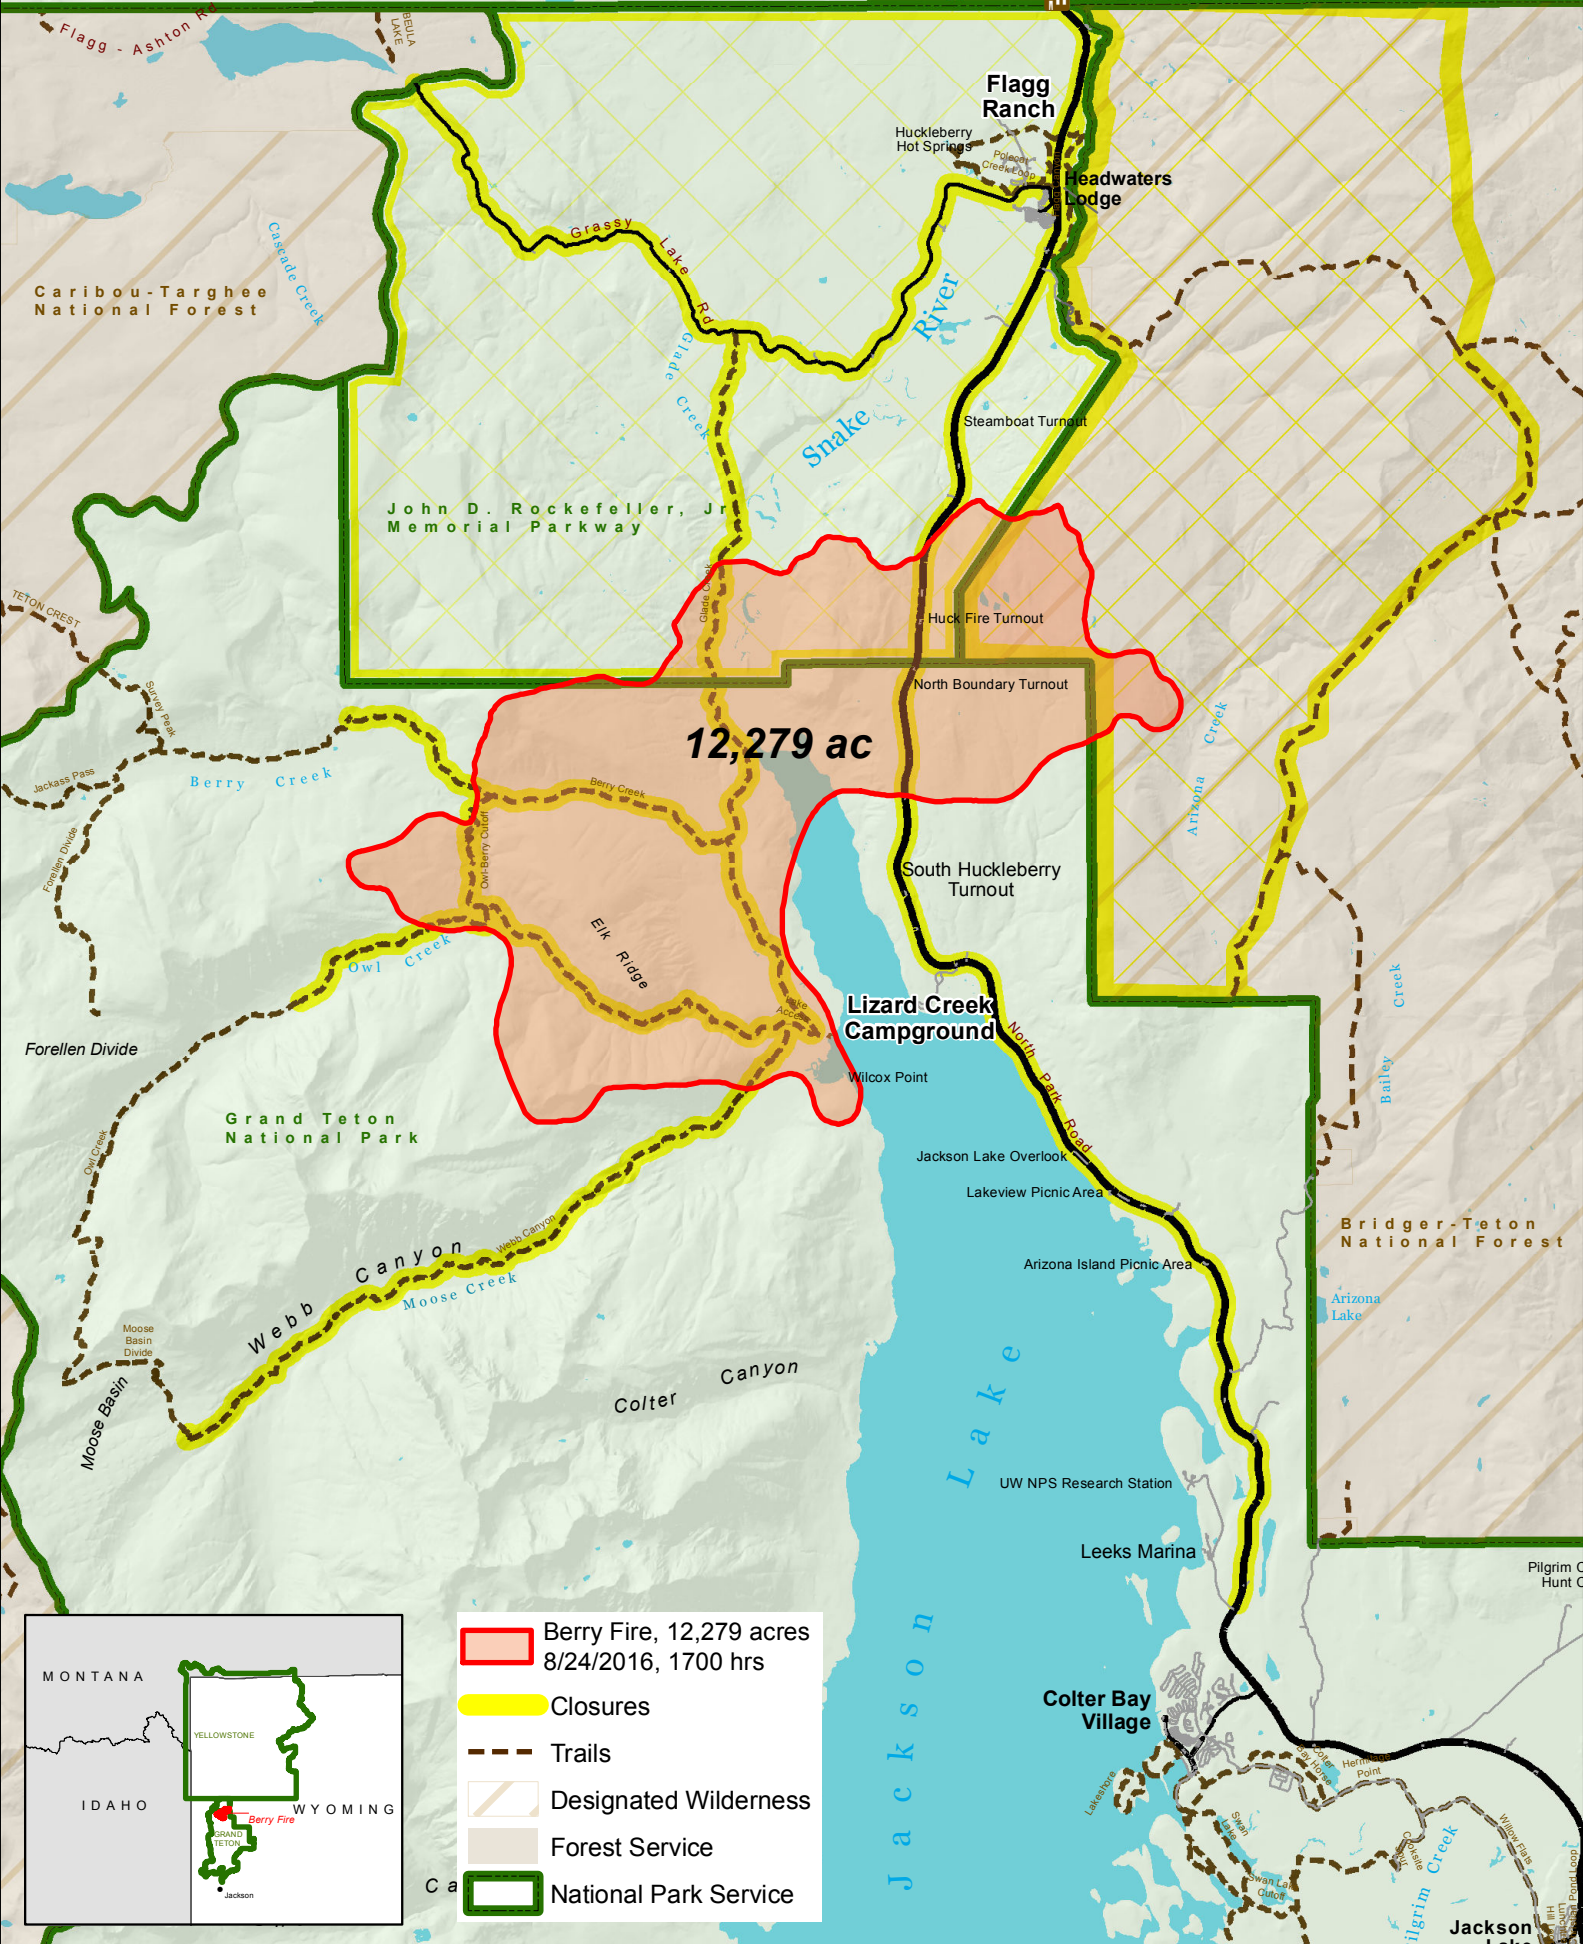

Public Information Map

Berry Fire WY-FTP-001621

12,279 ac

-  Berry Fire, 12,279 acres
8/24/2016, 1700 hrs
-  Closures
-  Trails
-  Designated Wilderness
-  Forest Service
-  National Park Service

Yellowstone South Entrance

Flagg Ranch

Headwaters Lodge

Caribou-Targhee National Forest

John D. Rockefeller, Jr Memorial Parkway

Snake River

Huck Fire Turnout

North Boundary Turnout

South Huckleberry Turnout

Lizard Creek Campground

Grand Teton National Park

Webb Canyon

Colter Canyon

Jackson Lake

Bridger-Teton National Forest

Colter Bay Village

Jackson Lake