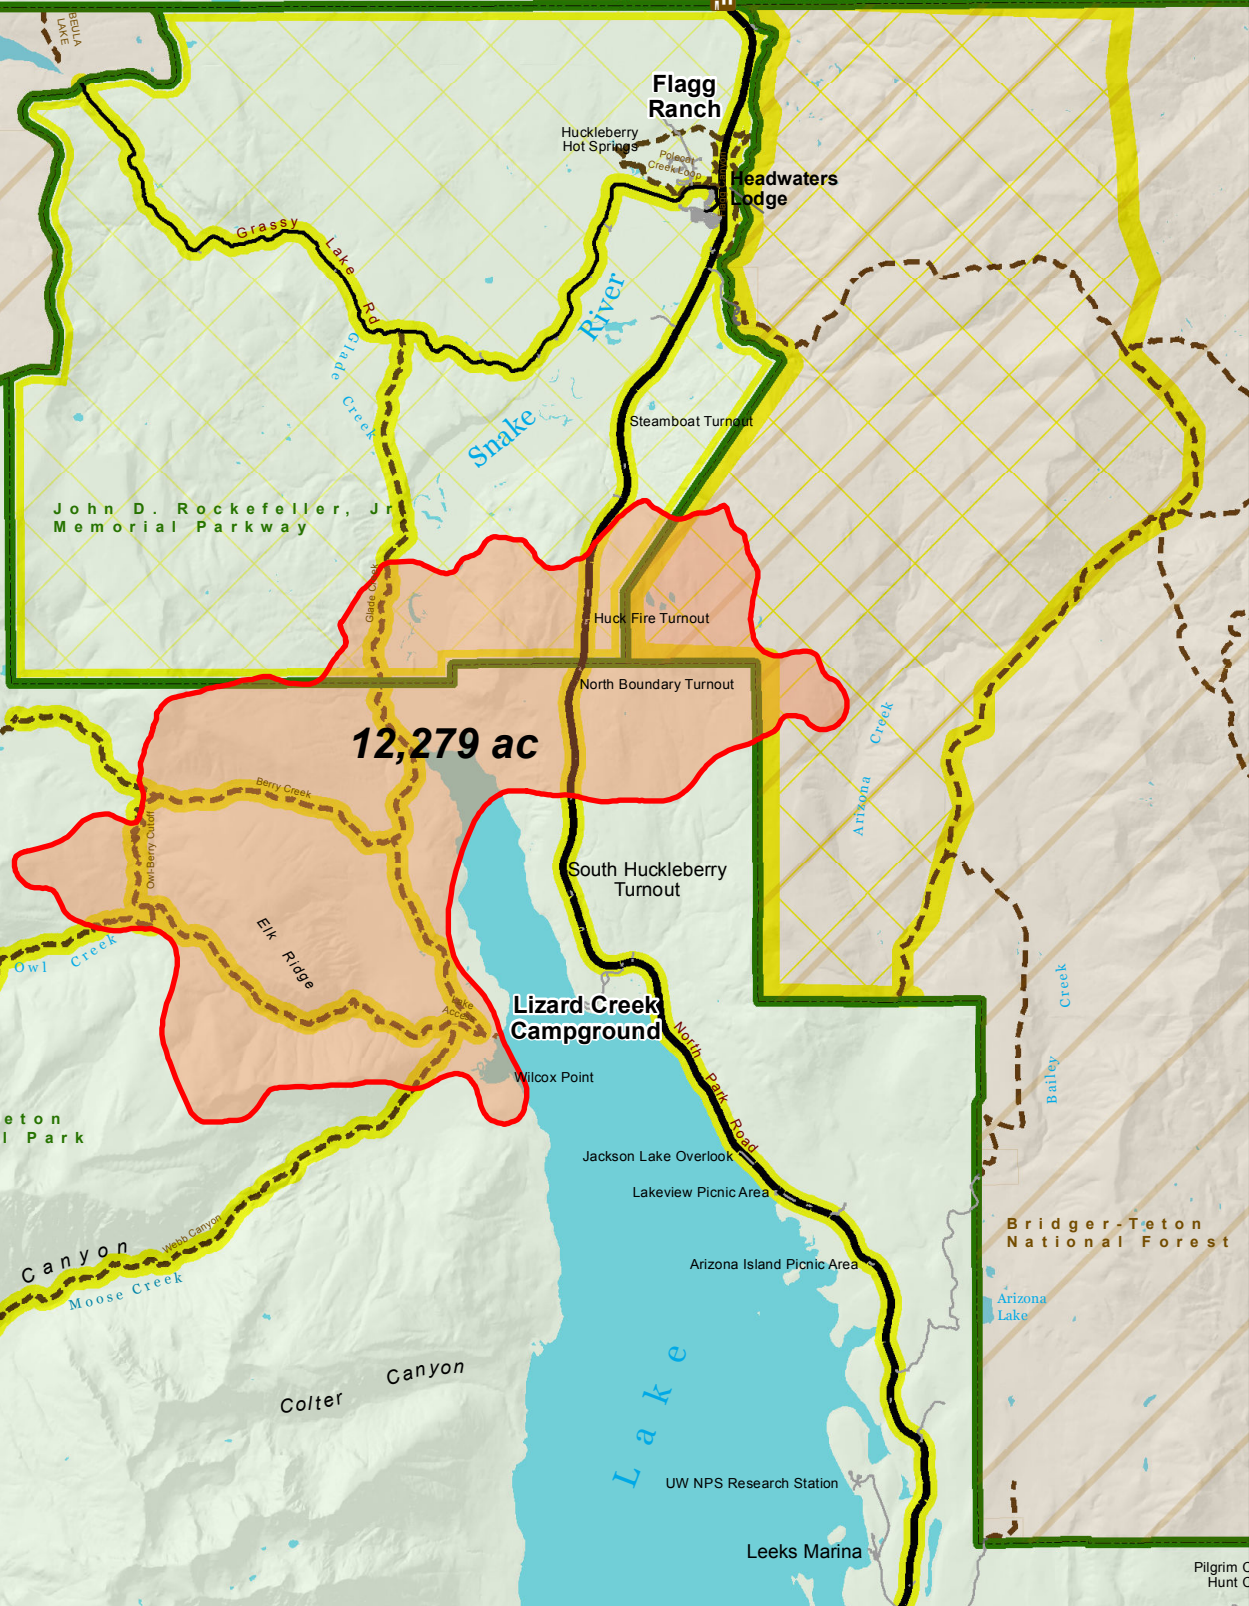

Public Information Map

Berry Fire WY-FTP-001621

12,279 ac

-  Berry Fire, 12,279 acres
8/24/2016, 1700 hrs
-  Closures
-  Trails
-  Designated Wilderness
-  Forest Service
-  National Park Service

Yellowstone South Entrance

Flagg Ranch

Headwaters Lodge

Caribou-Targhee National Forest

John D. Rockefeller, Jr Memorial Parkway

Snake River

Huck Fire Turnout

North Boundary Turnout

South Huckleberry Turnout

Lizard Creek Campground

Grand Teton National Park

Webb Canyon

Colter Canyon

Jackson Lake

Bridger-Teton National Forest

Colter Bay Village

Jackson Lake