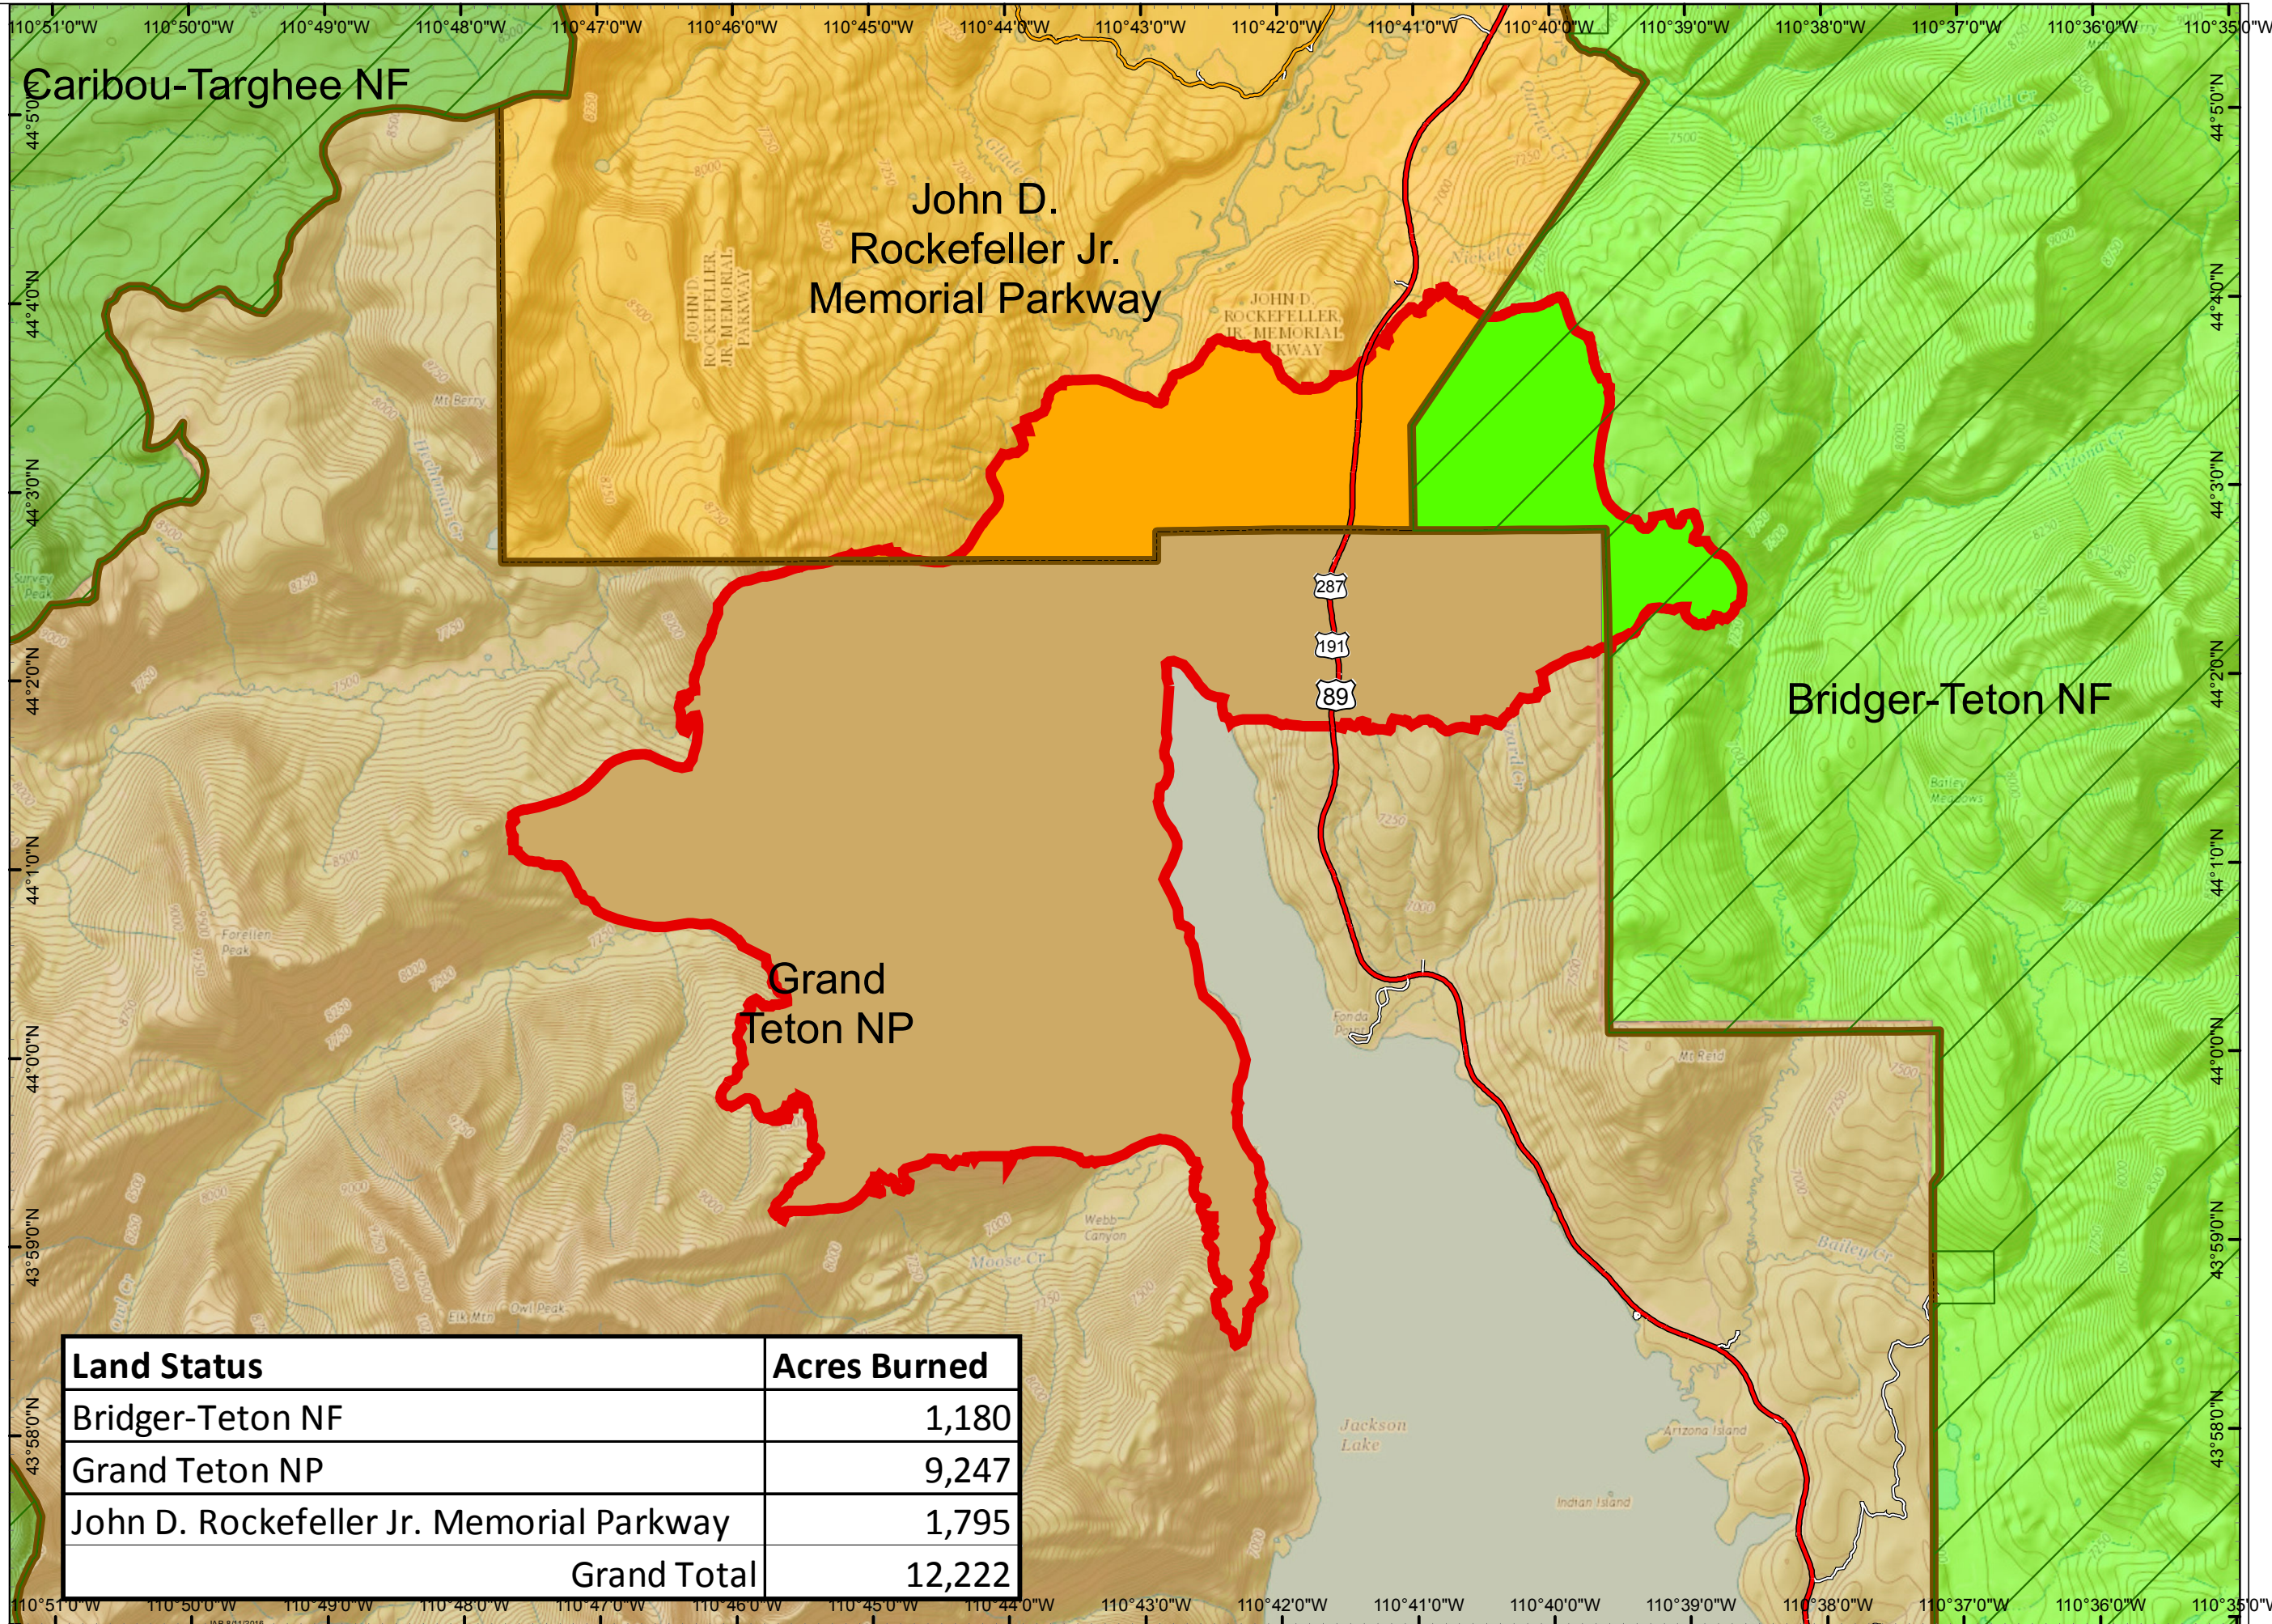

# Berry Fire Burned Area by Ownership Map

WY-GTP-001621

8/27/2016

- Burned Area By Owner**
- NAME**
- Bridger-Teton NF
  - Caribou-Targhee NF
  - Grand Teton NP
  - John D. Rockefeller Jr. Memorial Parkway
  - Yellowstone NP
  - FirePolygon
  - Wilderness Area Boundaries
  - Administrative Boundaries

NAD 1983  
UTM Zone 12 N

Land Status	Acres Burned
Bridger-Teton NF	1,180
Grand Teton NP	9,247
John D. Rockefeller Jr. Memorial Parkway	1,795
<b>Grand Total</b>	<b>12,222</b>