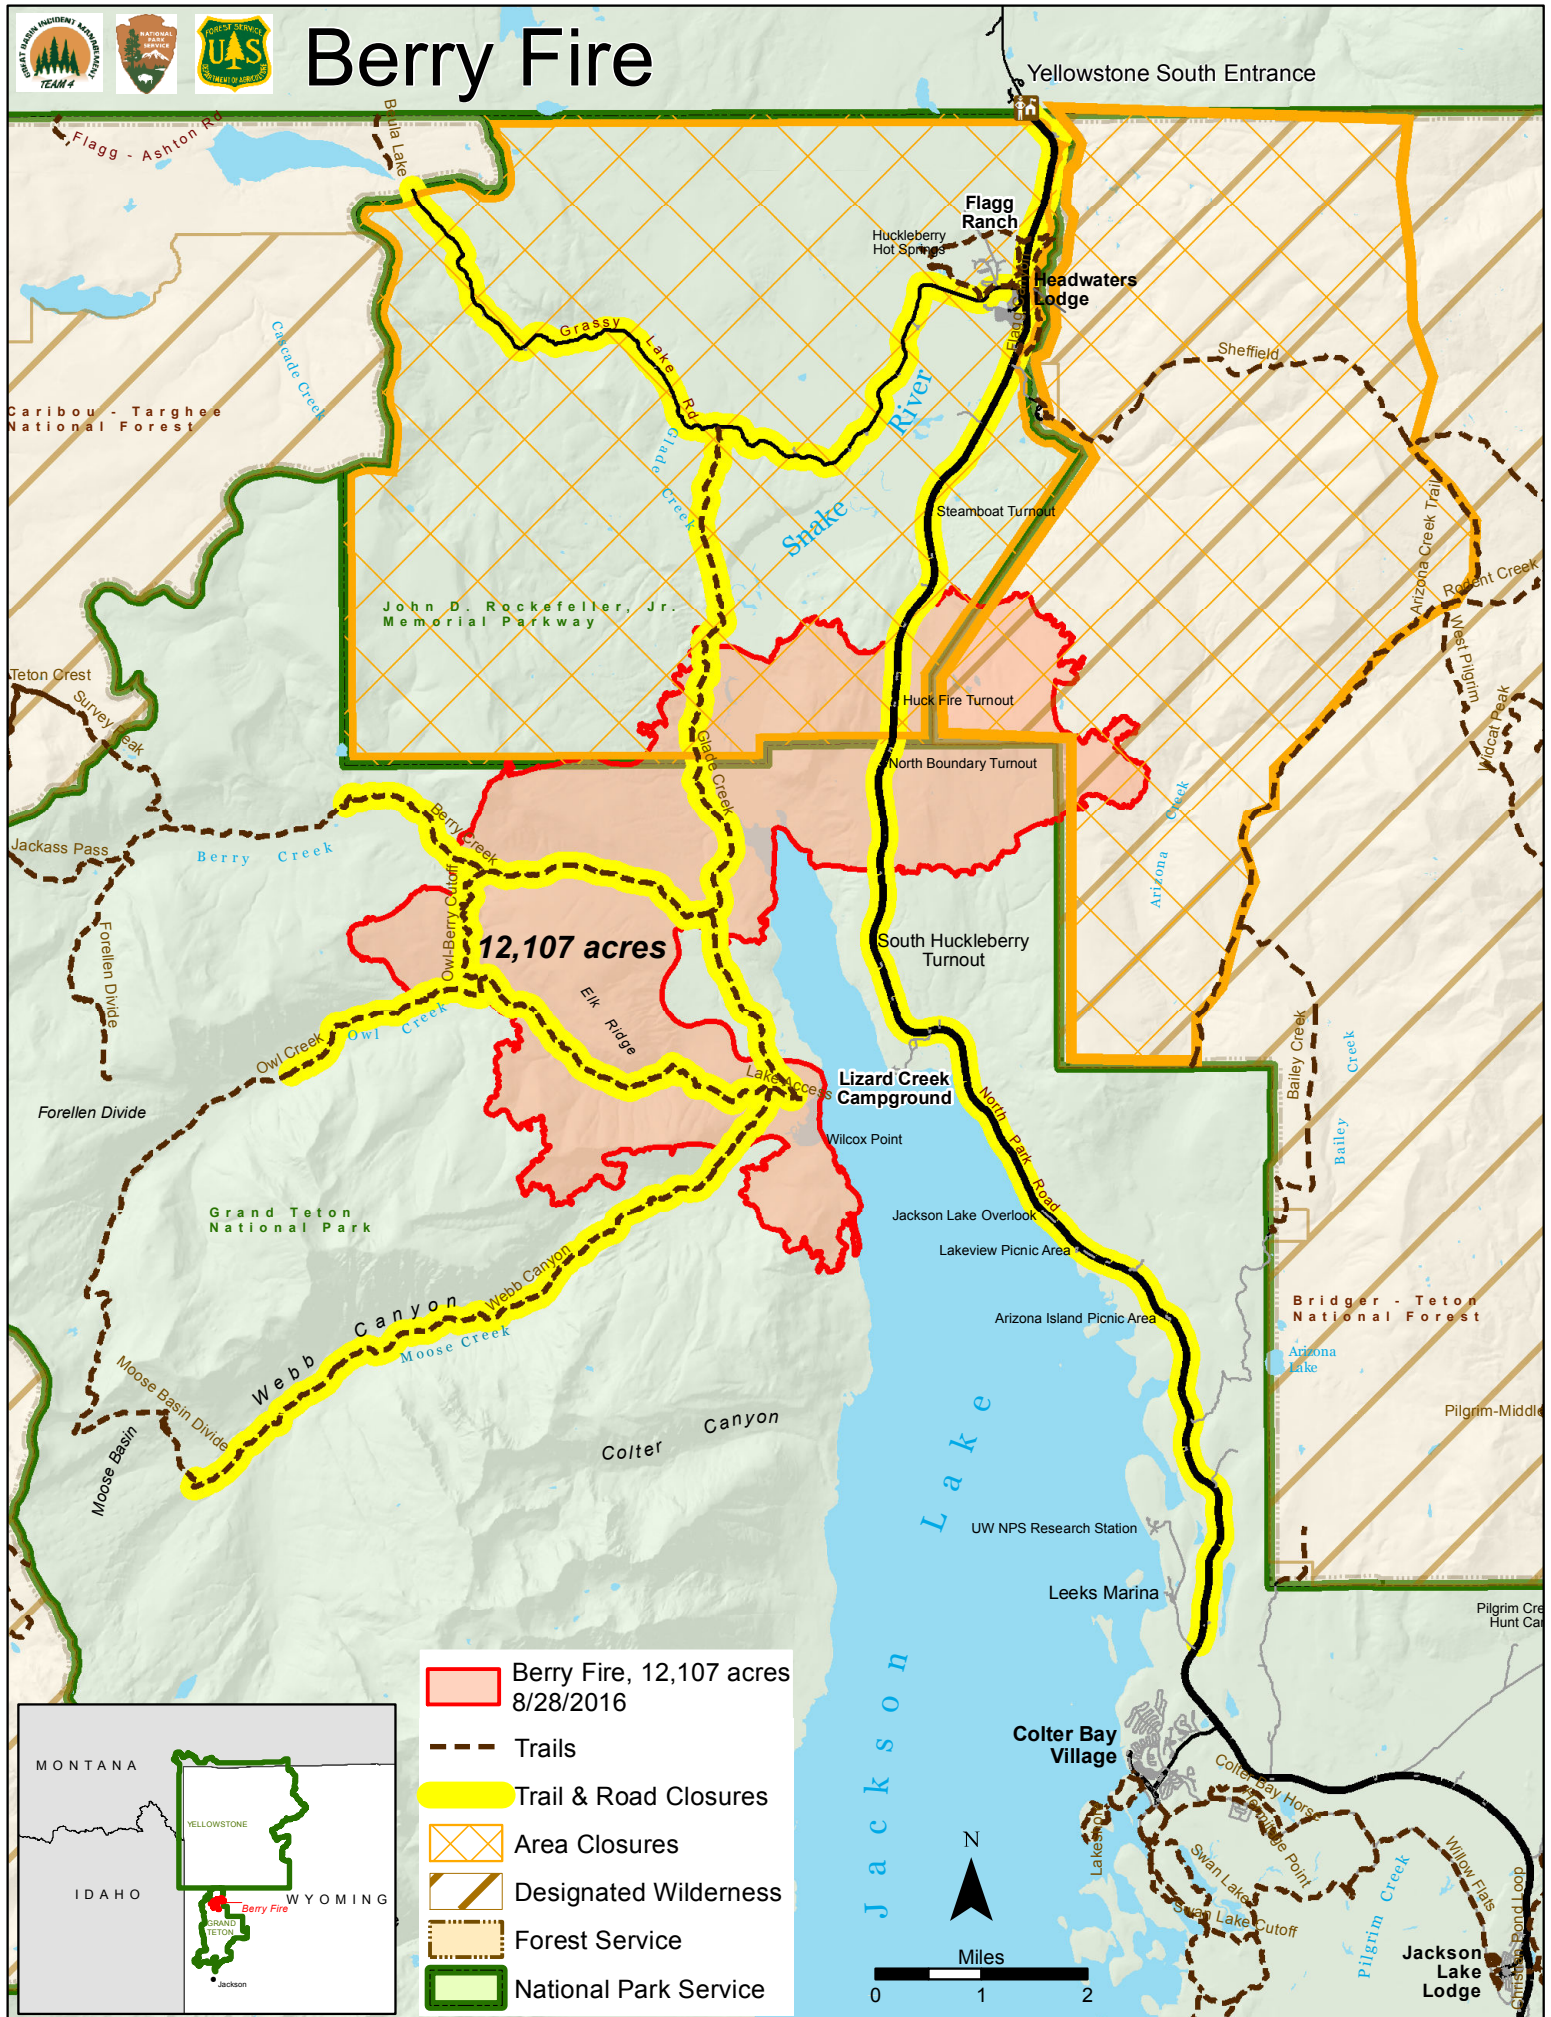

# Berry Fire

- Berry Fire, 12,107 acres  
8/28/2016
- Trails
- Trail & Road Closures
- Area Closures
- Designated Wilderness
- Forest Service
- National Park Service