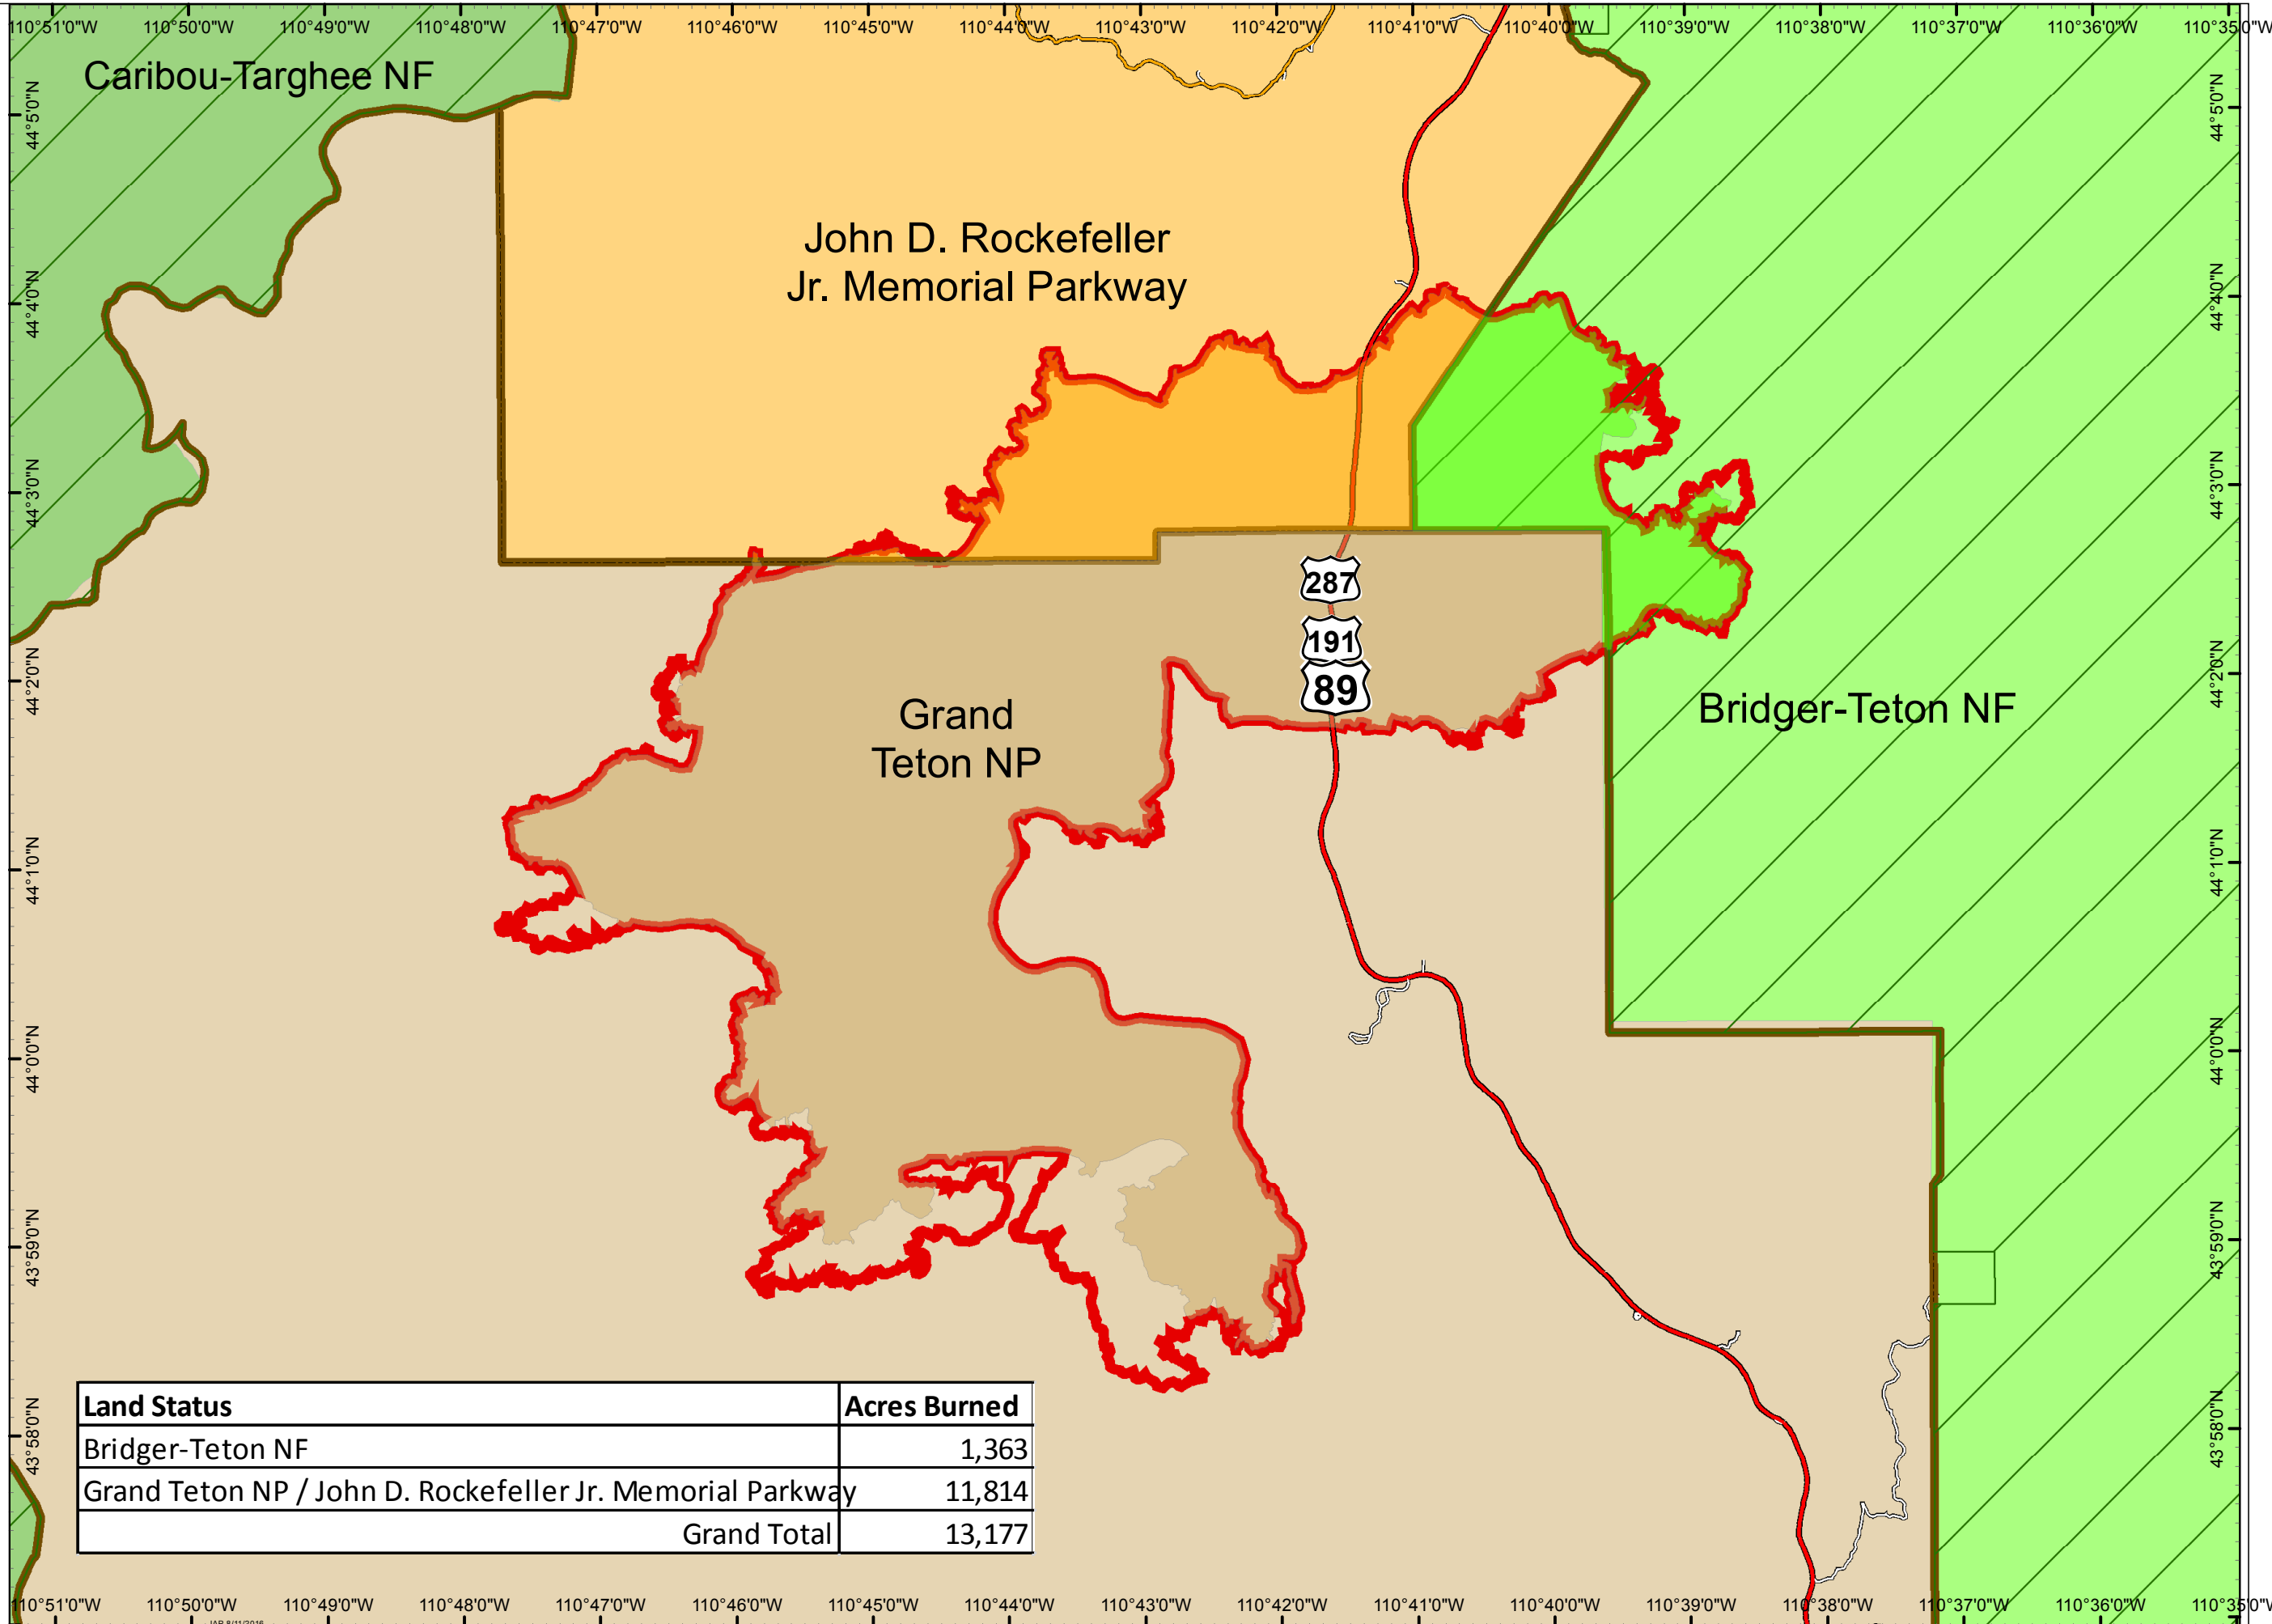

Berry Fire Burned Area by Ownership Map

WY-GTP-001621

8/30/2016

13,177 Acres
IR 8/29/2016 2201

- Burned Area By Owner**
- Bridger-Teton NF
 - Caribou-Targhee NF
 - Grand Teton NP
 - John D. Rockefeller Jr. Memorial Parkway
 - Yellowstone NP
 - FirePolygon
 - Wilderness Area Boundaries
 - Administrative Boundaries

N
NAD 1983
UTM Zone 12 N

Land Status	Acres Burned
Bridger-Teton NF	1,363
Grand Teton NP / John D. Rockefeller Jr. Memorial Parkway	11,814
Grand Total	13,177