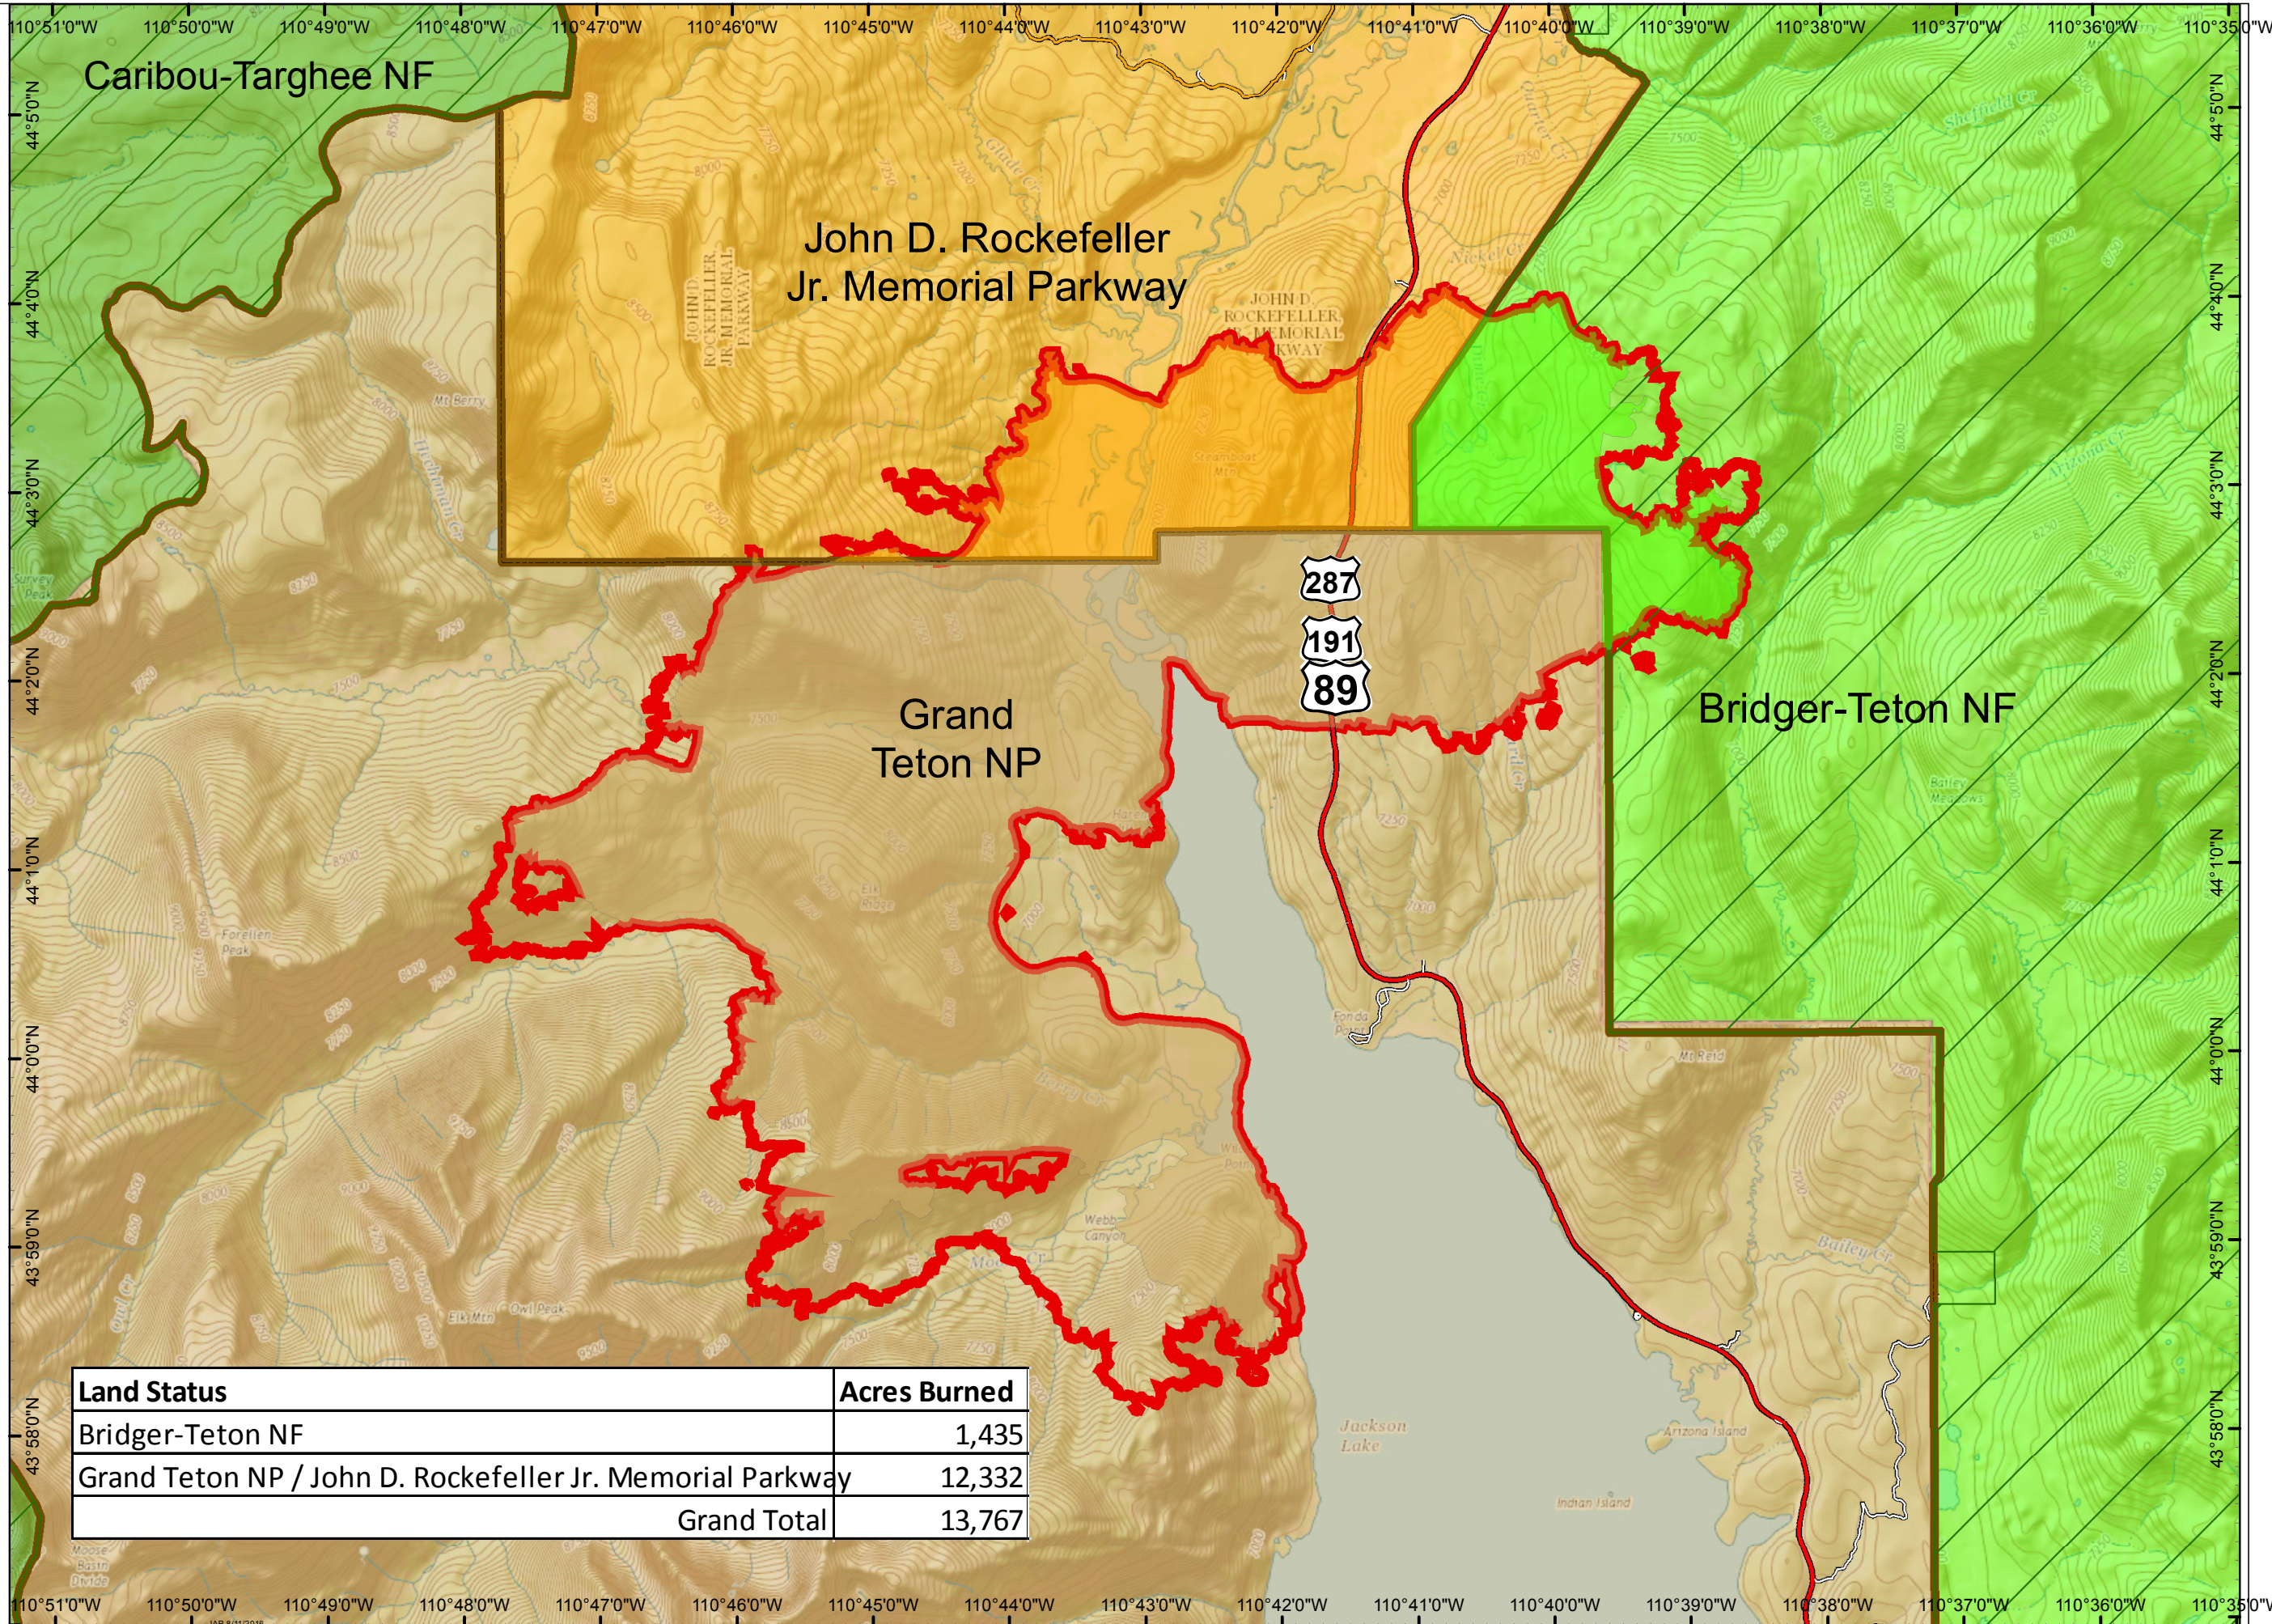

# Berry Fire Burned Area by Ownership Map

WY-GTP-001621

8/31/2016

13,767 Acres  
IR 8/30/2016 2339

- Burned Area By Owner**
- Bridger-Teton NF
  - Caribou-Targhee NF
  - Grand Teton NP
  - John D. Rockefeller Jr. Memorial Parkway
  - Yellowstone NP
  - FirePolygon
  - Wilderness Area Boundaries
  - Administrative Boundaries

N  
NAD 1983  
UTM Zone 12 N

Land Status	Acres Burned
Bridger-Teton NF	1,435
Grand Teton NP / John D. Rockefeller Jr. Memorial Parkway	12,332
<b>Grand Total</b>	<b>13,767</b>