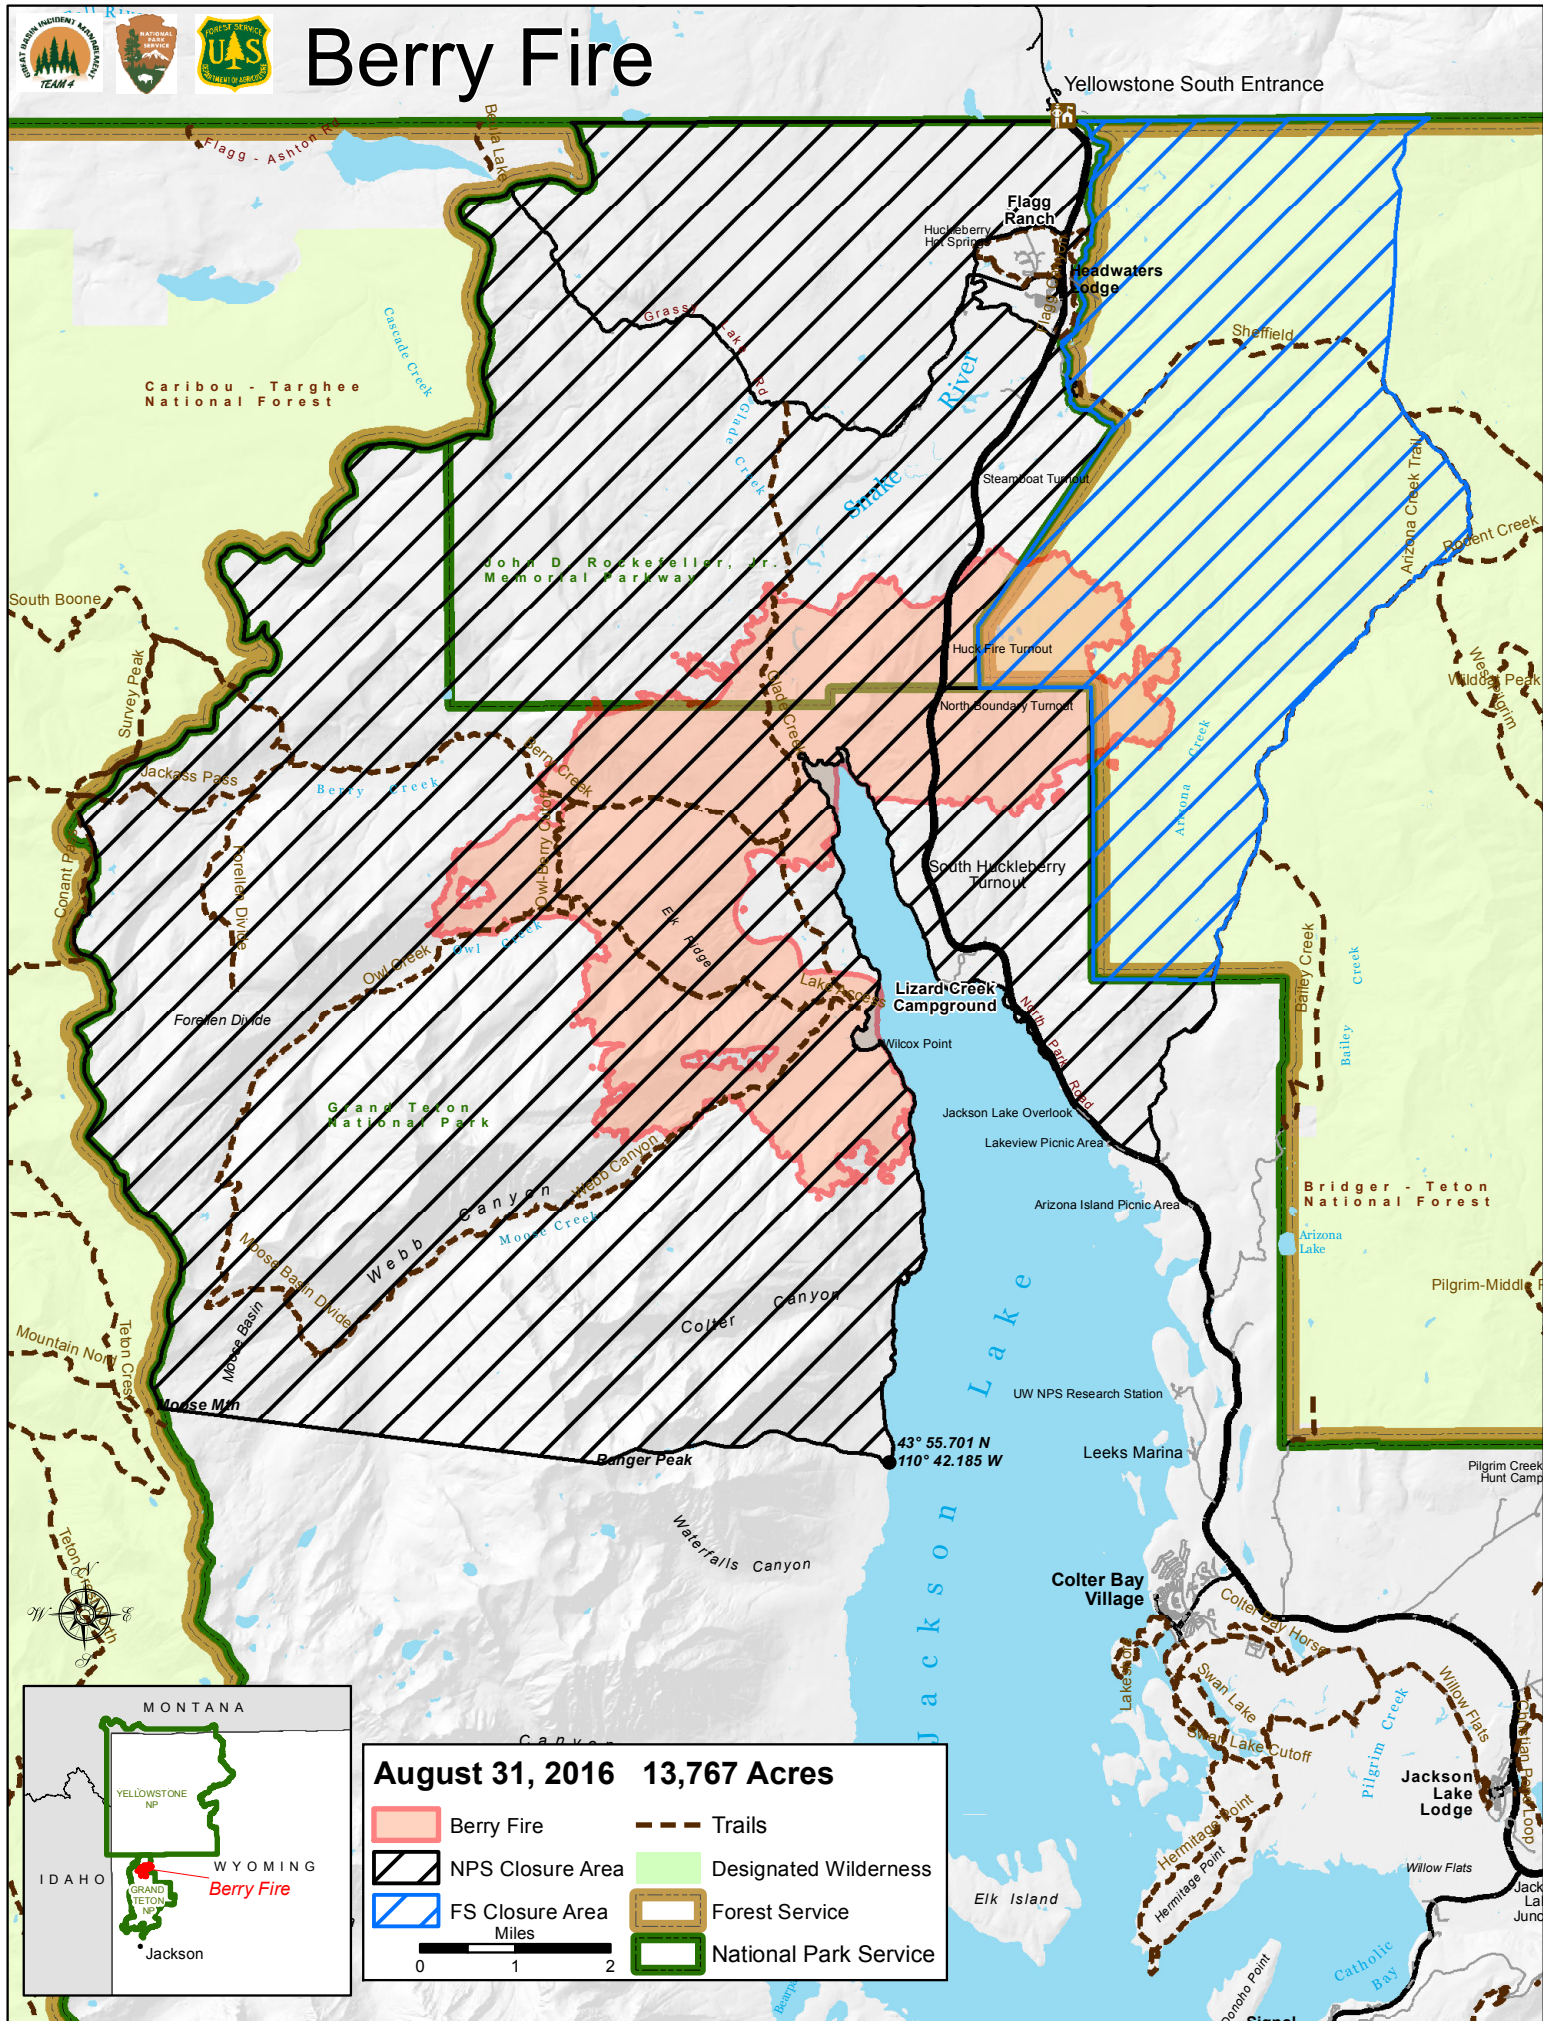

Berry Fire

August 31, 2016 13,767 Acres

Berry Fire	Trails
NPS Closure Area	Designated Wilderness
FS Closure Area	Forest Service
National Park Service	

0 1 2 Miles