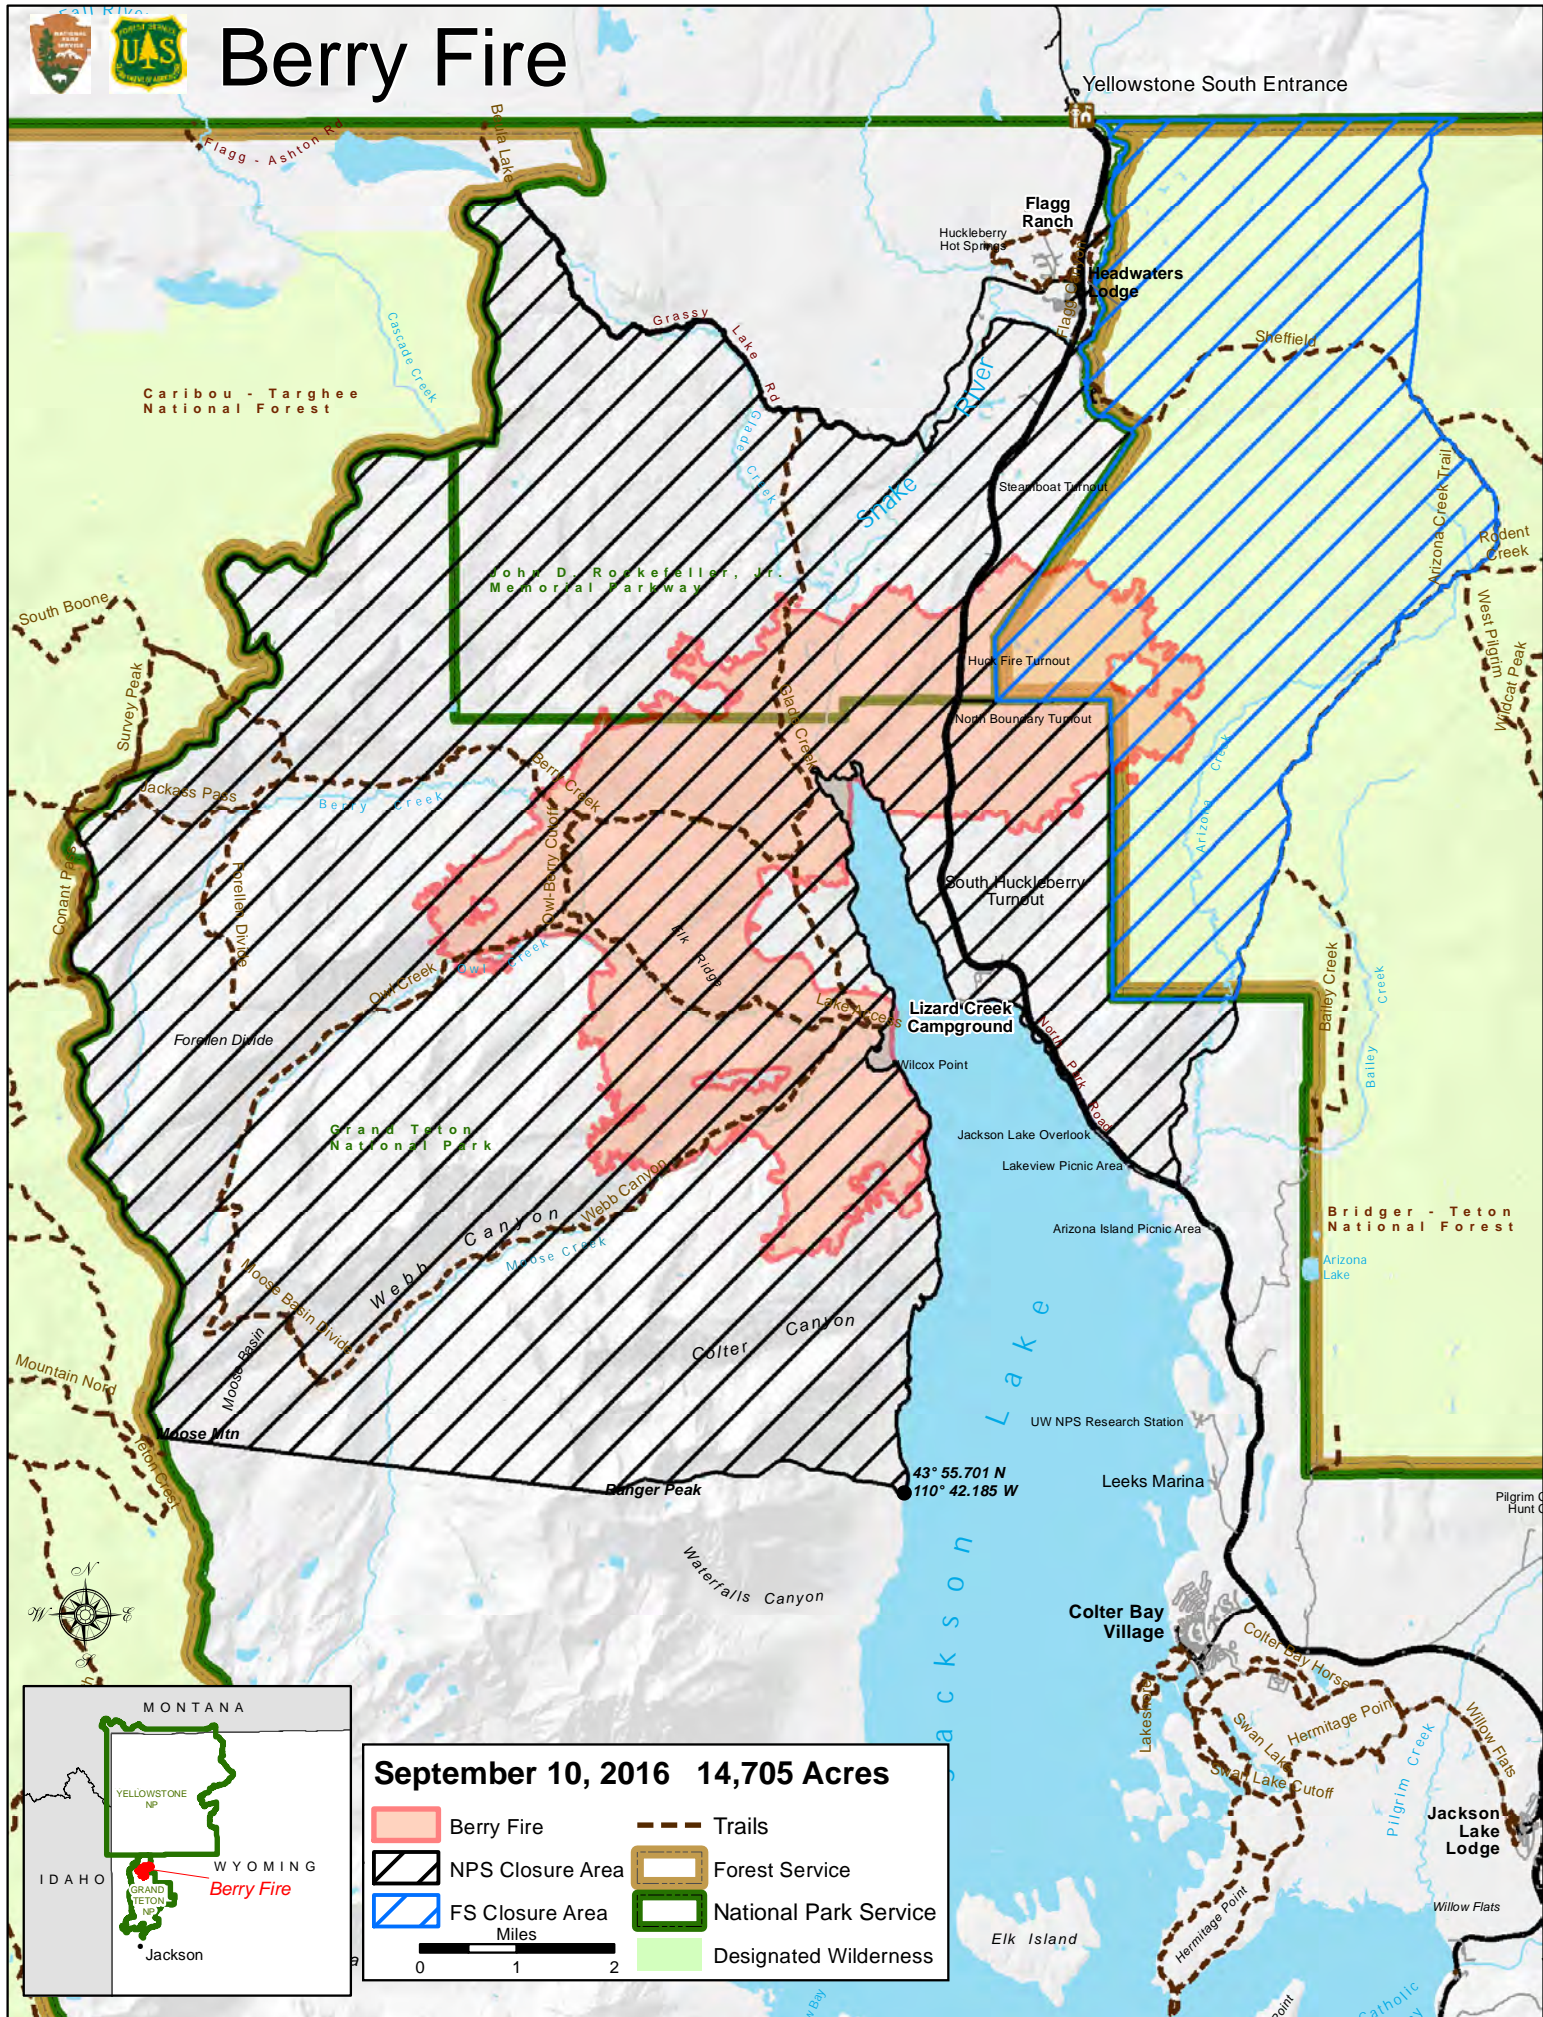

Berry Fire

Yellowstone South Entrance

Flagg Ranch

Huckleberry Hot Springs

Headwaters Lodge

Caribou - Targhee National Forest

John D. Rockefeller, Jr. Memorial Parkway

Grand Teton National Park

Bridger - Teton National Forest

Lizard Creek Campground

Webb Canyon

Colter Canyon

43° 55.701 N
110° 42.185 W

September 10, 2016 14,705 Acres

	Berry Fire		Trails
	NPS Closure Area		National Park Service
	FS Closure Area		Designated Wilderness

Miles
0 1 2

Colter Bay Village

Swan Lake

Jackson Lake Lodge

Elk Island

Willow Flats