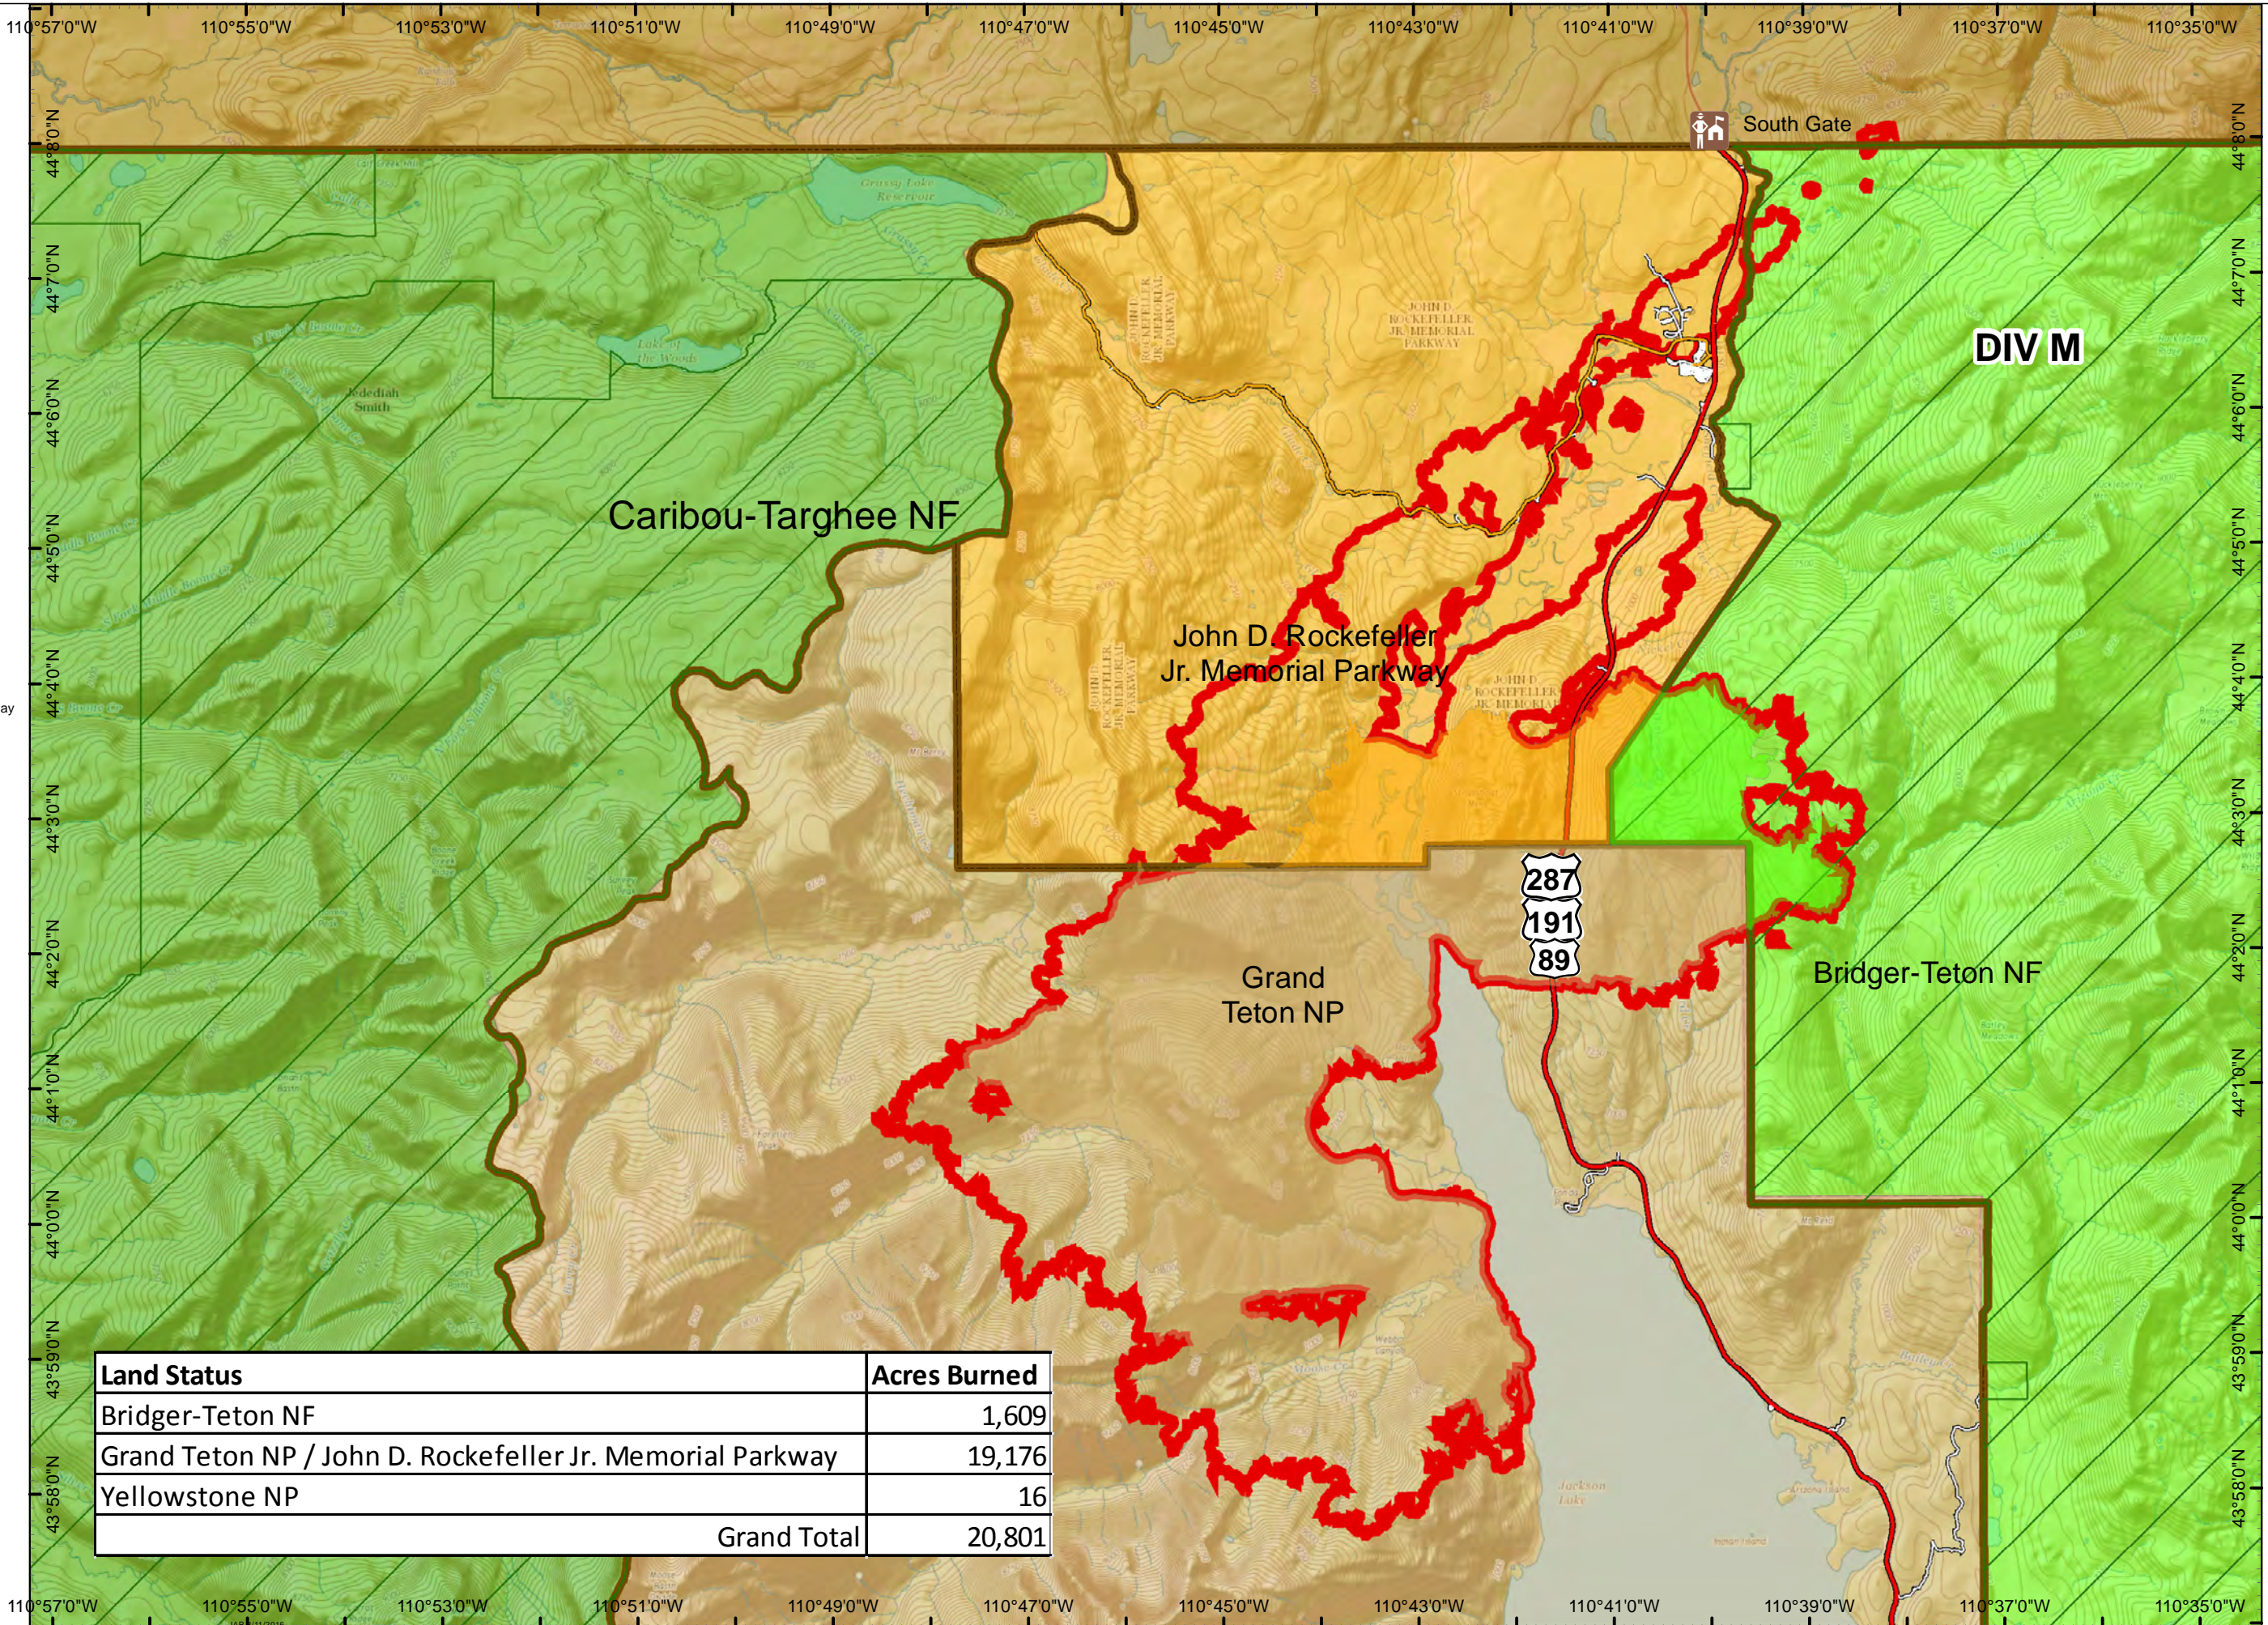

# Berry Fire Burned Area by Ownership Map

WY-GTP-001621

9/12/2016

- Burned Area By Owner**
- Bridger-Teton NF
  - Caribou-Targhee NF
  - Grand Teton NP
  - John D. Rockefeller Jr. Memorial Parkway
  - Yellowstone NP
  - FirePolygon
  - Wilderness Area Boundaries
  - Administrative Boundaries

N  
NAD 1983  
UTM Zone 12 N

Land Status	Acres Burned
Bridger-Teton NF	1,609
Grand Teton NP / John D. Rockefeller Jr. Memorial Parkway	19,176
Yellowstone NP	16
<b>Grand Total</b>	<b>20,801</b>

**DIV M**