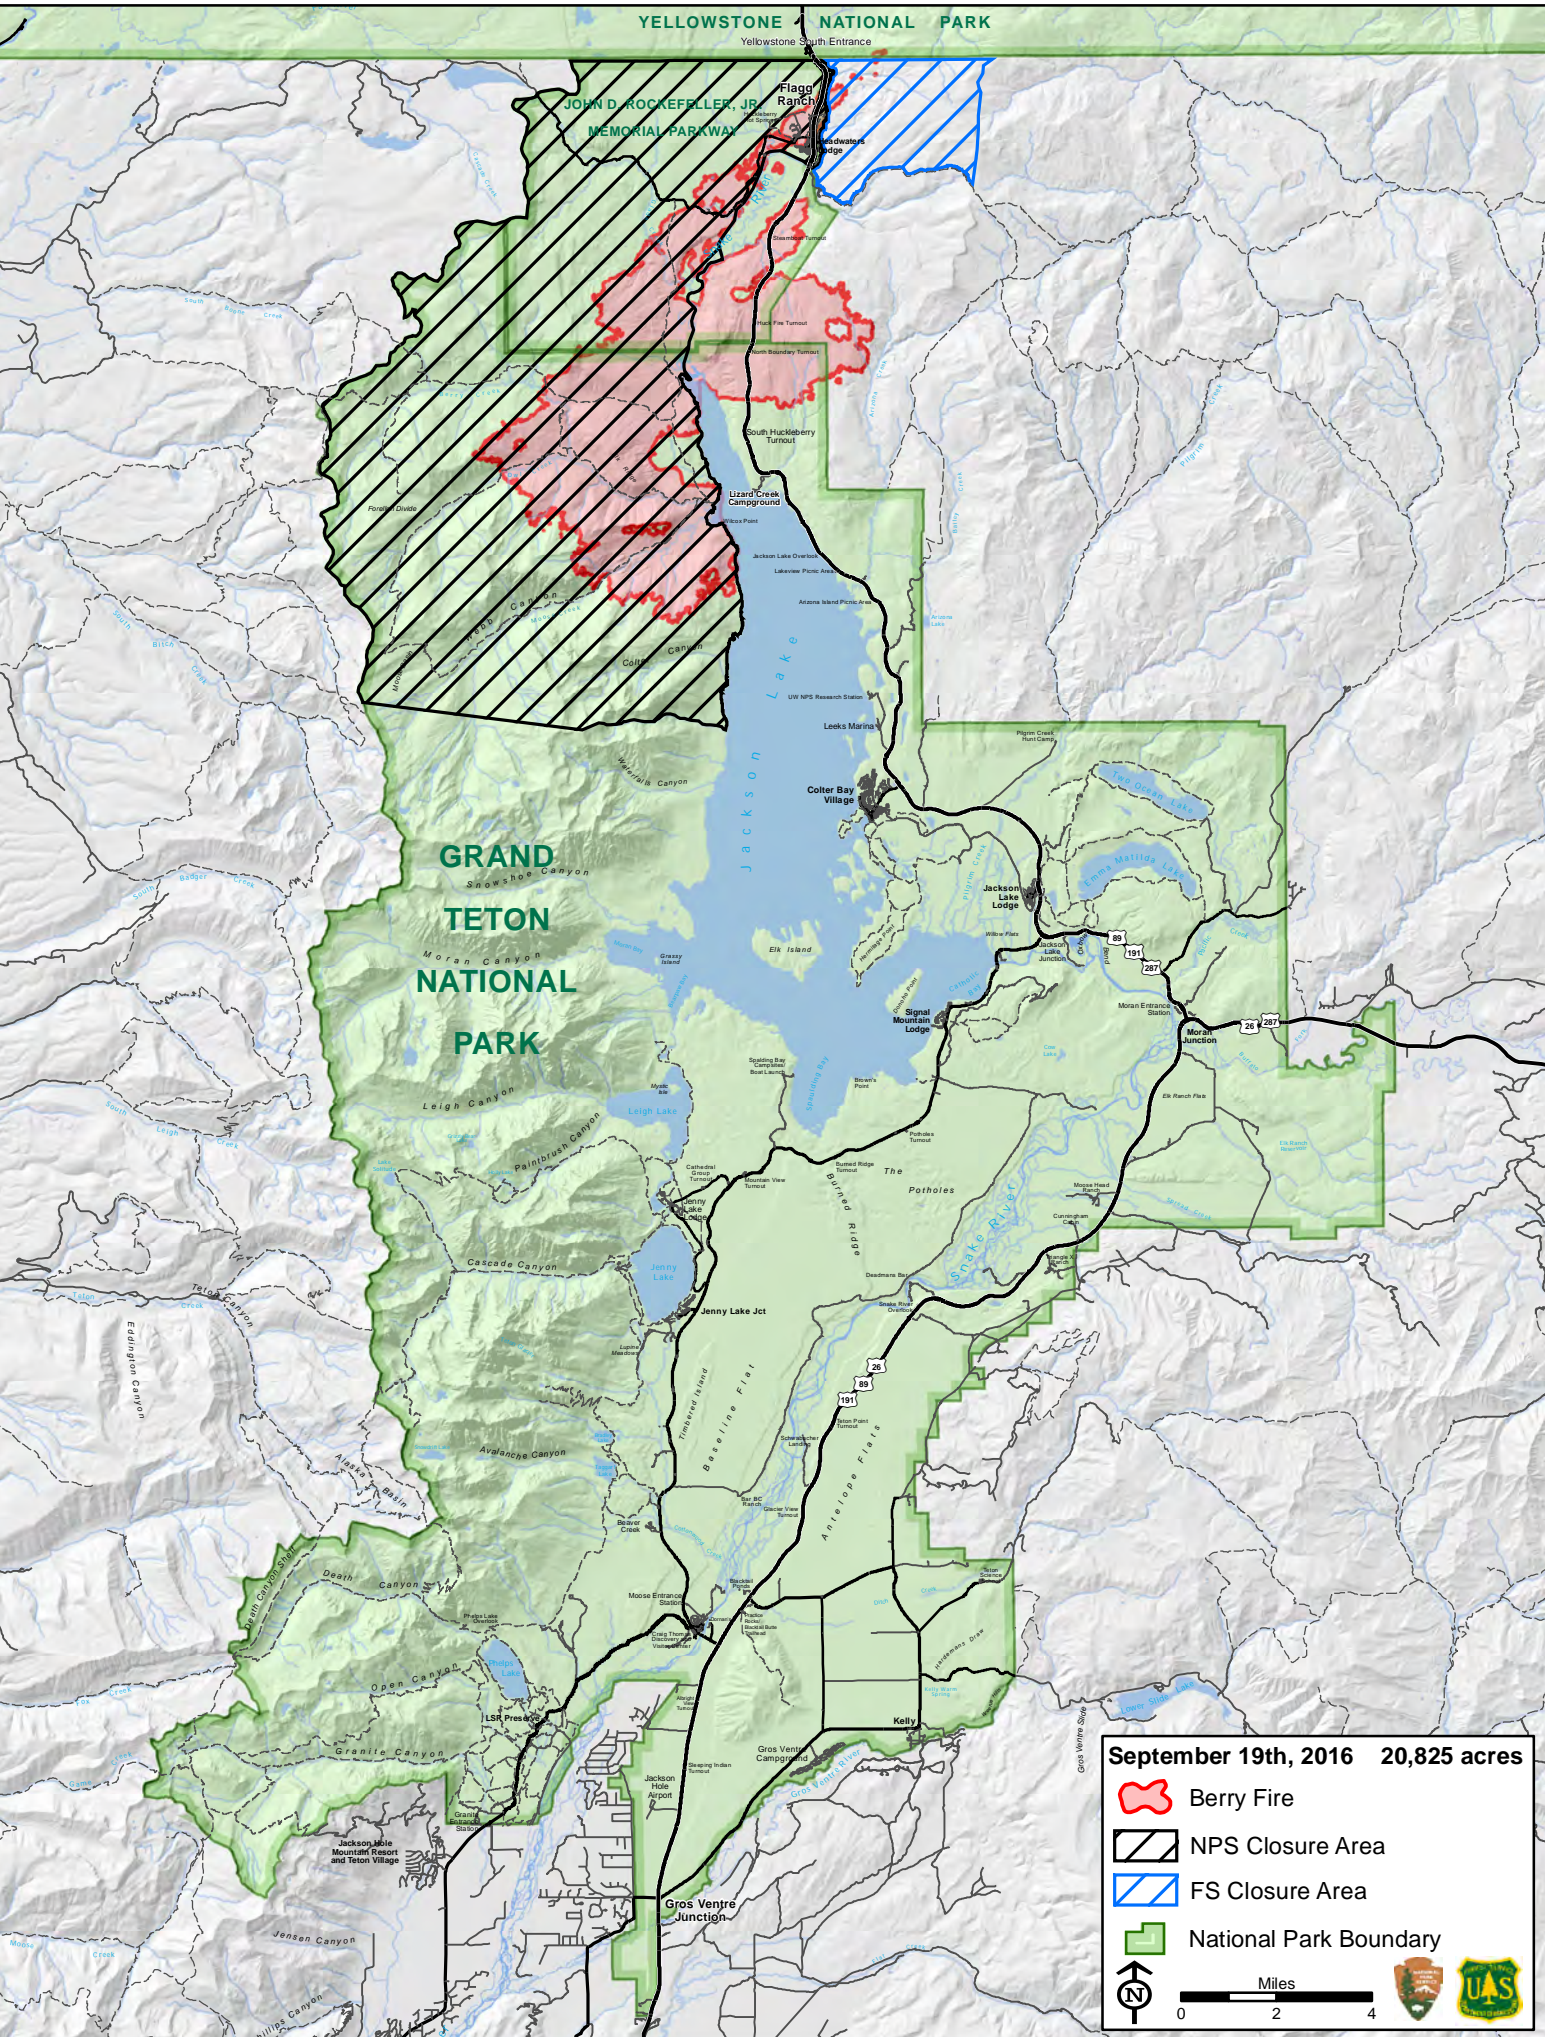

YELLOWSTONE NATIONAL PARK

Yellowstone South Entrance

JOHN D. ROCKEFELLER, JR.
MEMORIAL PARKWAY

Flagg Ranch

GRAND
TETON
NATIONAL
PARK

JACKSON
LAKE

September 19th, 2016 20,825 acres

 Berry Fire

 NPS Closure Area

 FS Closure Area

 National Park Boundary