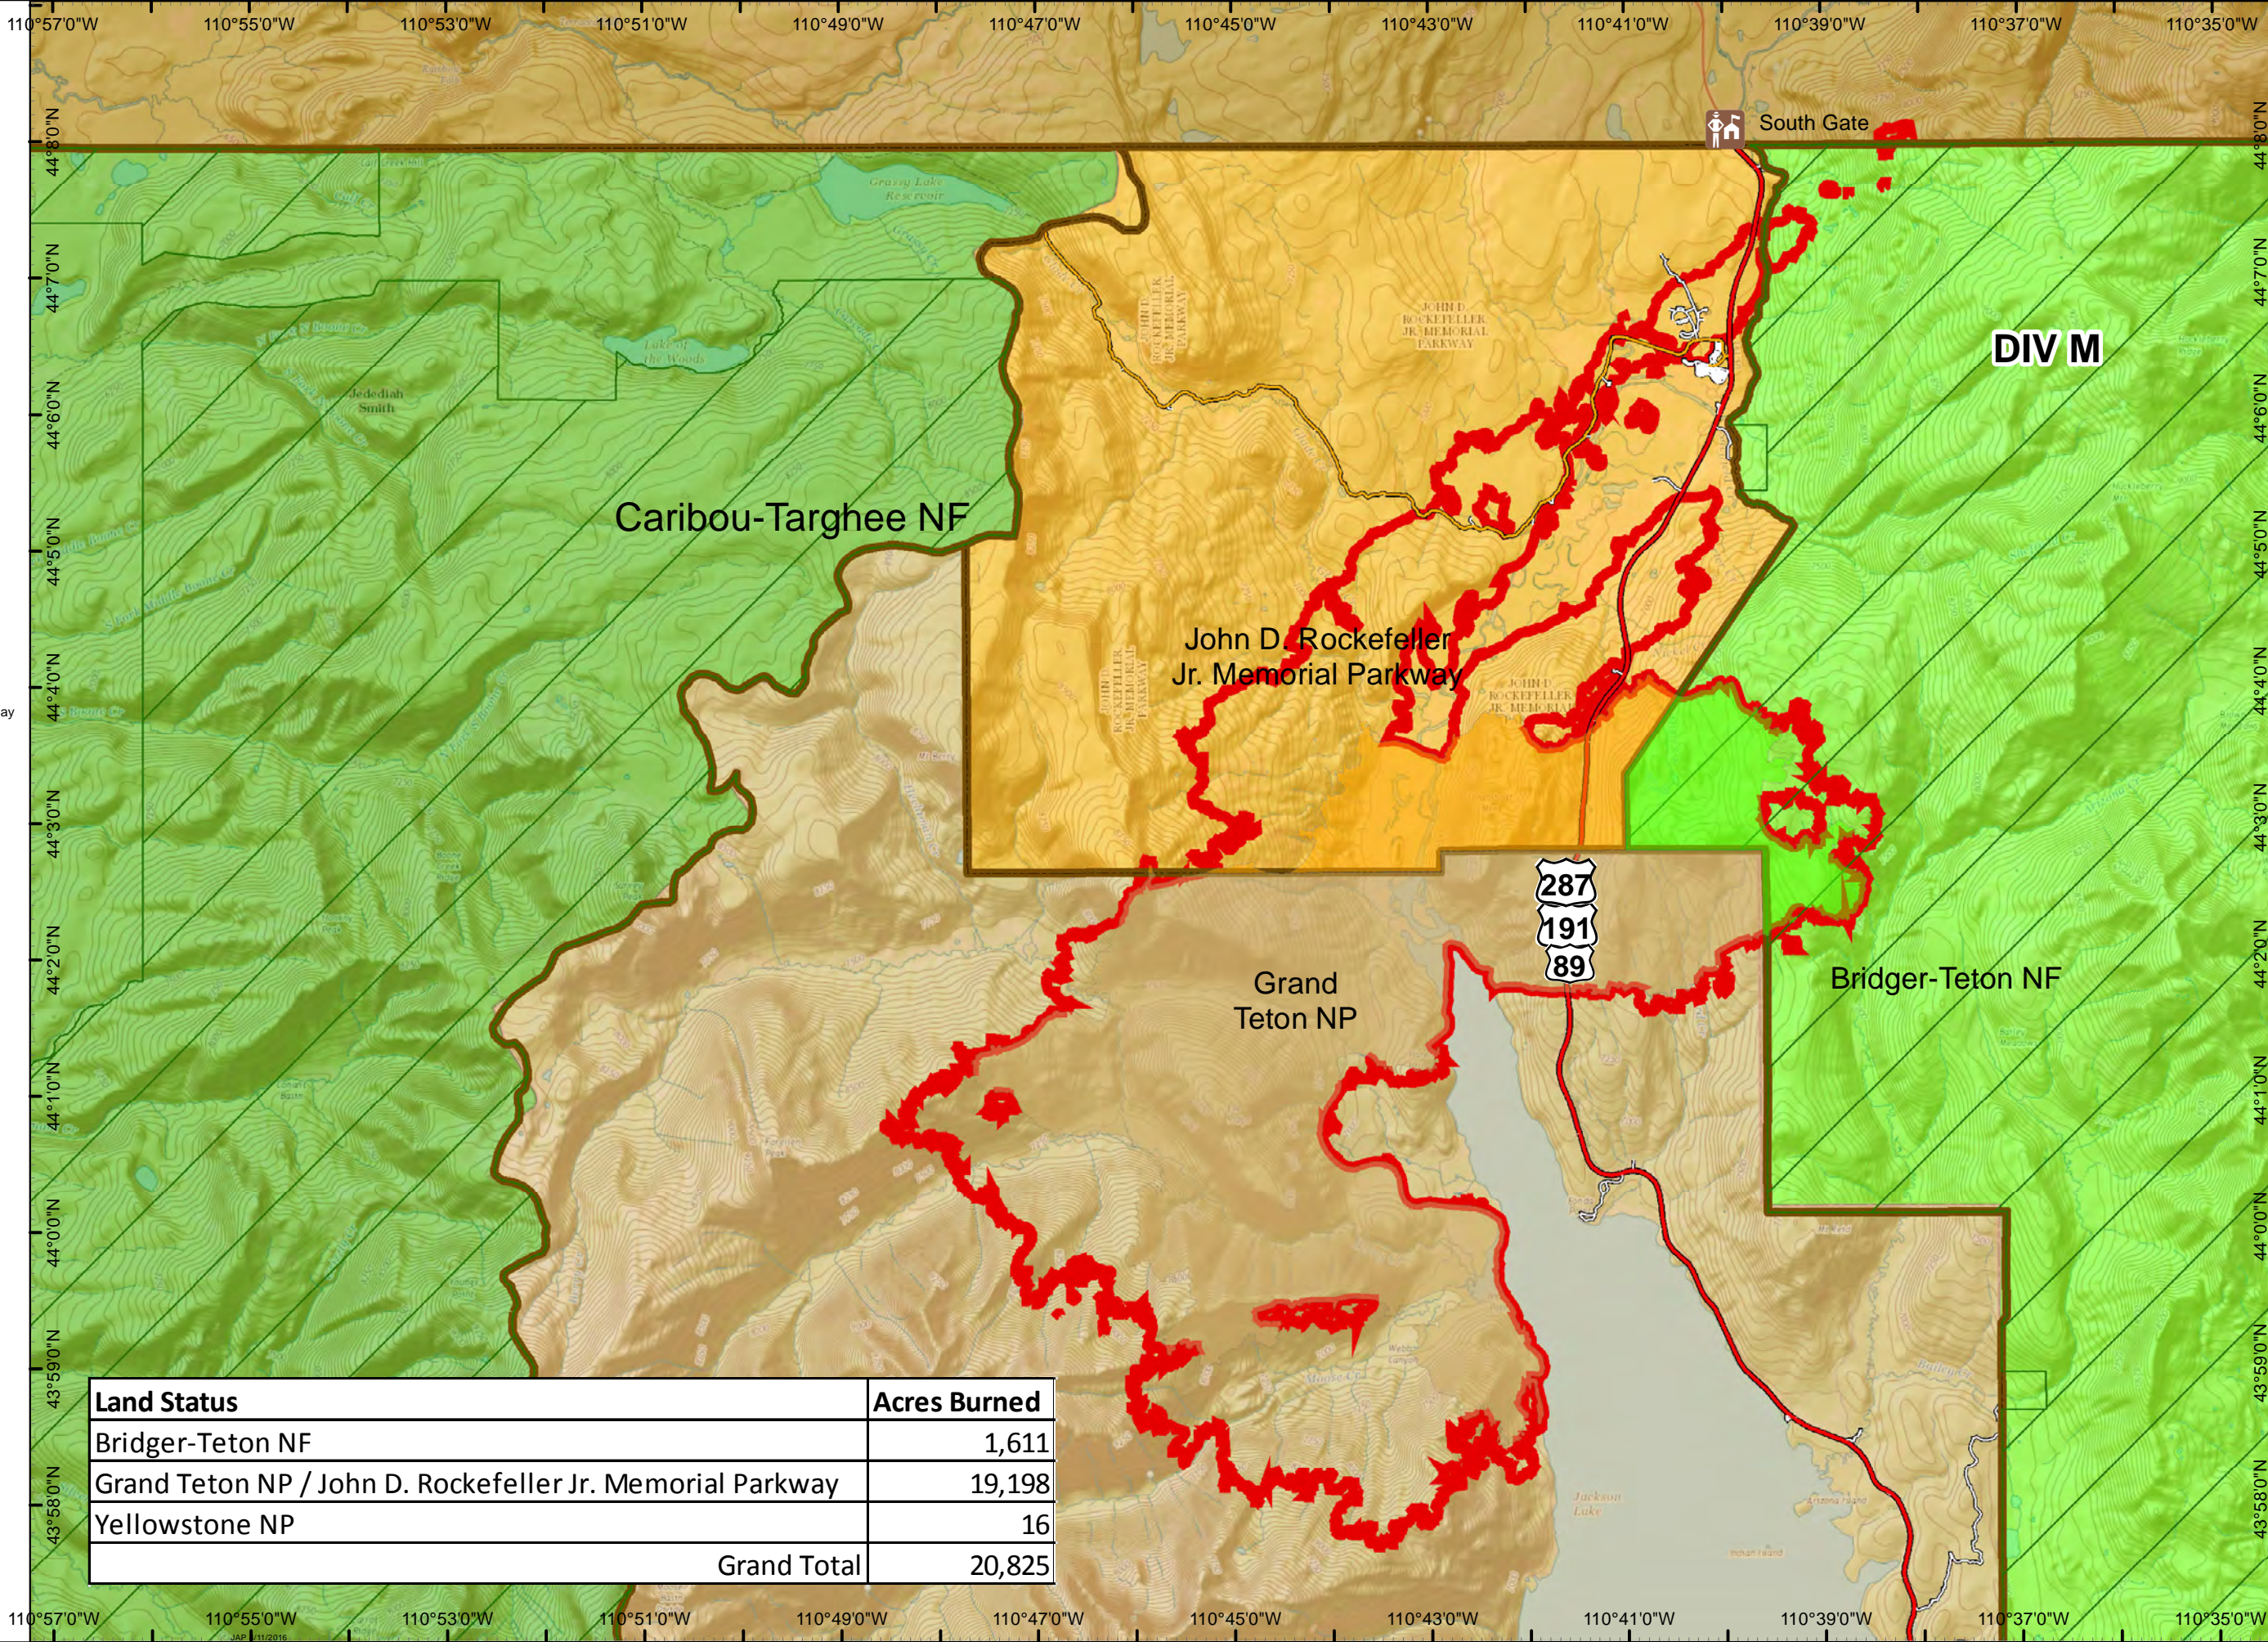

Berry Fire Burned Area by Ownership Map

WY-GTP-001621

9/17/2016

- Burned Area By Owner**
- Bridger-Teton NF
 - Caribou-Targhee NF
 - Grand Teton NP
 - John D. Rockefeller Jr. Memorial Parkway
 - Yellowstone NP
 - FirePolygon
 - Wilderness Area Boundaries
 - Administrative Boundaries

N
NAD 1983
UTM Zone 12 N

Land Status	Acres Burned
Bridger-Teton NF	1,611
Grand Teton NP / John D. Rockefeller Jr. Memorial Parkway	19,198
Yellowstone NP	16
Grand Total	20,825

DIV M