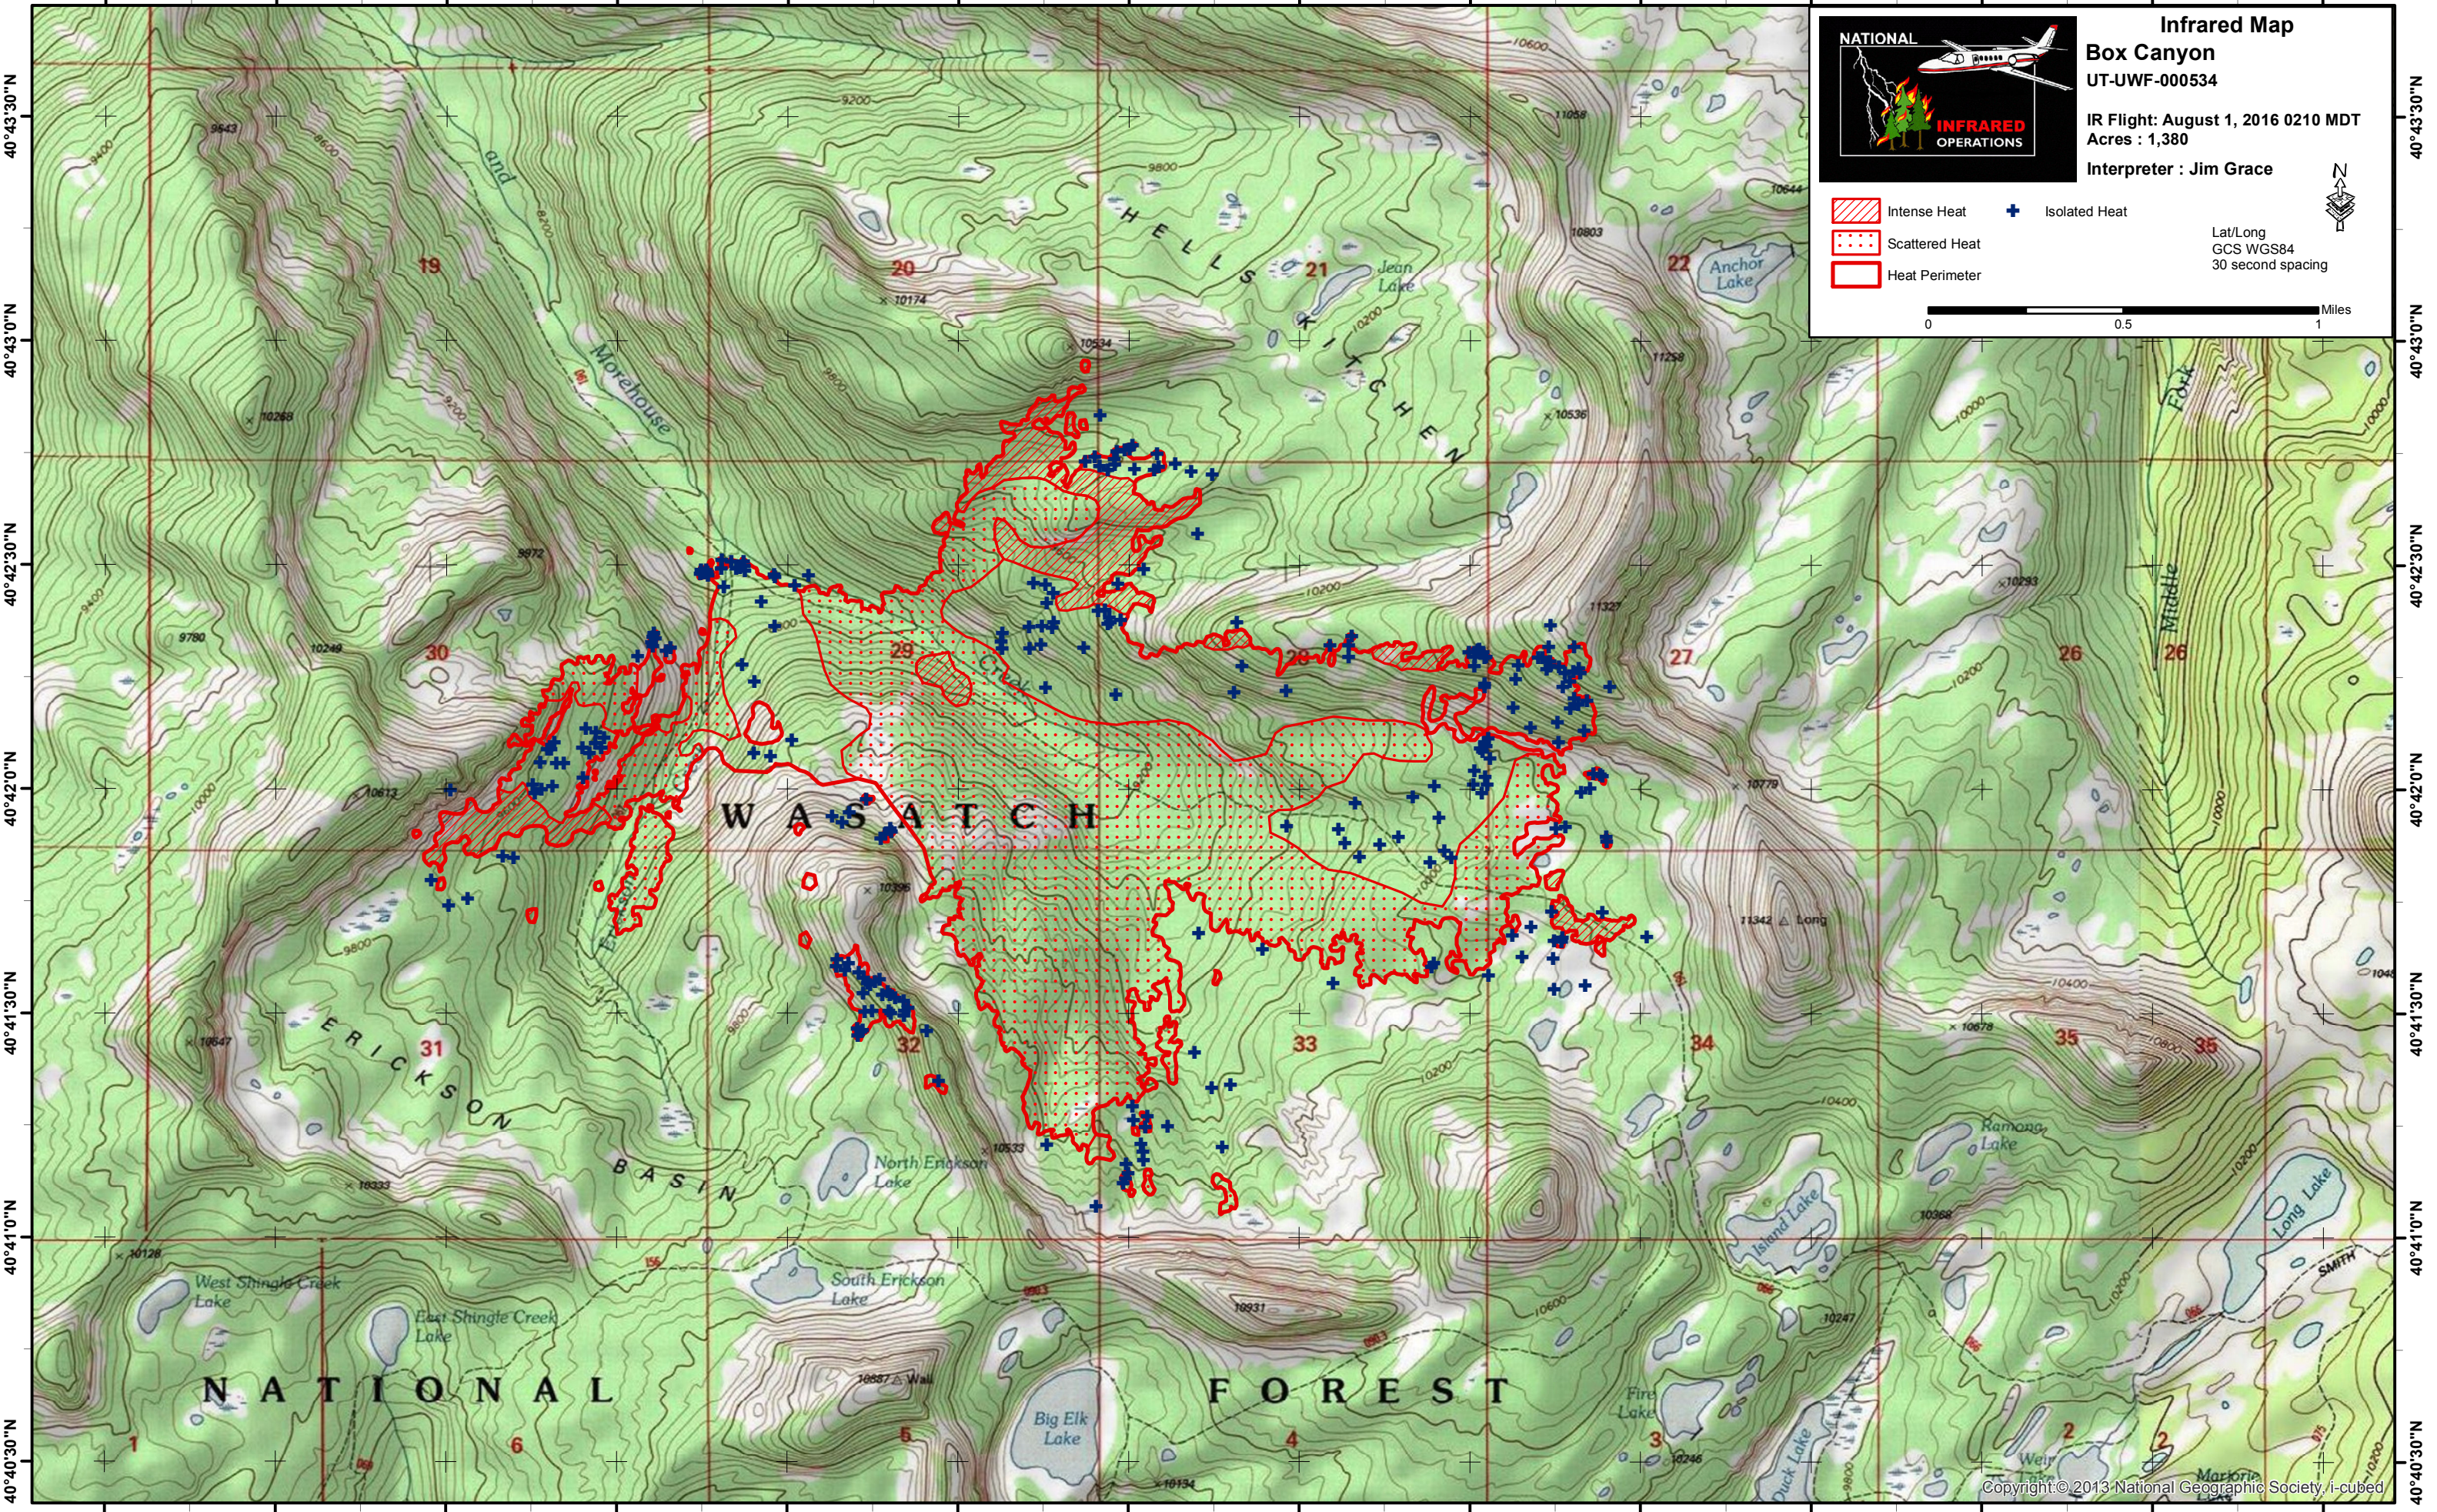

111°6'0"W 111°5'30"W 111°5'0"W 111°4'30"W 111°4'0"W 111°3'30"W 111°3'0"W 111°2'30"W 111°2'0"W 111°1'30"W 111°1'0"W 111°0'30"W 111°0'0"W 110°59'30"W

Infrared Map
Box Canyon
UT-UWF-000534
IR Flight: August 1, 2016 0210 MDT
Acres : 1,380
Interpreter : Jim Grace

Legend:
[Red Hatched Box] Intense Heat
[Red Dotted Box] Scattered Heat
[Red Outline Box] Heat Perimeter
[Blue Plus Sign] Isolated Heat

Scale: 0 0.5 1 Miles

Lat/Long
GCS WGS84
30 second spacing

111°6'0"W 111°5'30"W 111°5'0"W 111°4'30"W 111°4'0"W 111°3'30"W 111°3'0"W 111°2'30"W 111°2'0"W 111°1'30"W 111°1'0"W 111°0'30"W 111°0'0"W 110°59'30"W