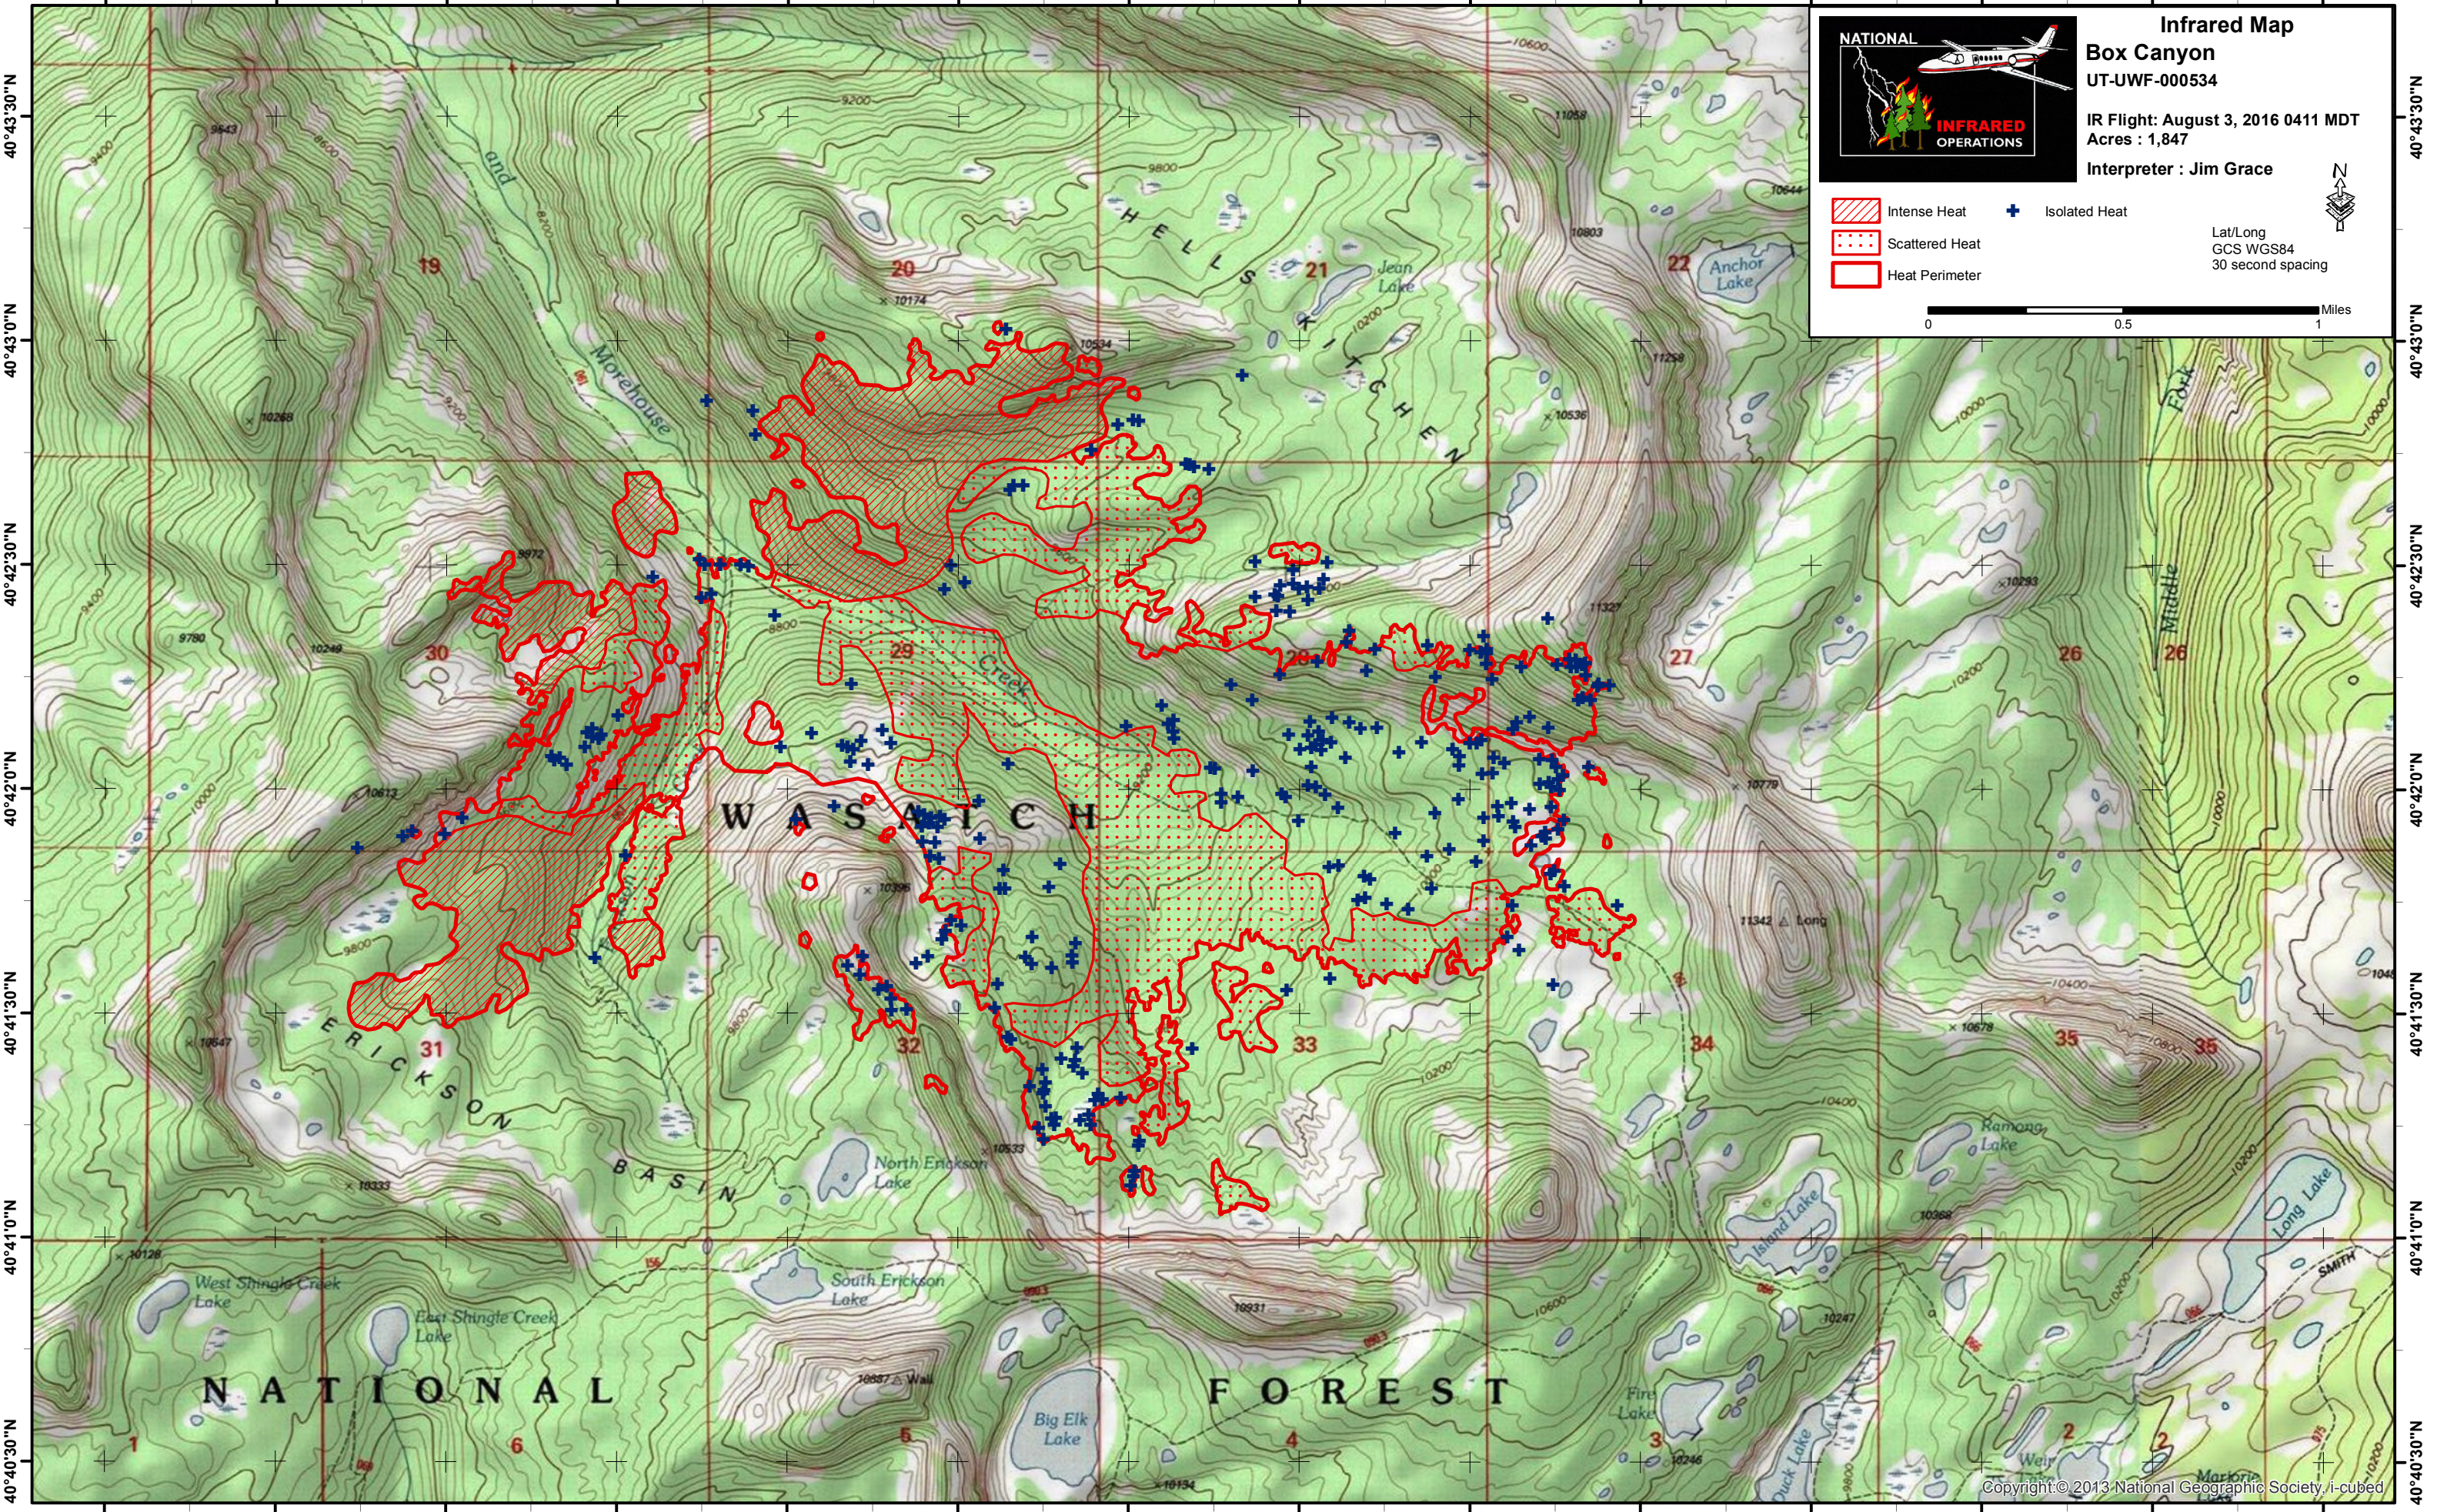

111°6'0"W 111°5'30"W 111°5'0"W 111°4'30"W 111°4'0"W 111°3'30"W 111°3'0"W 111°2'30"W 111°2'0"W 111°1'30"W 111°1'0"W 111°0'30"W 111°0'0"W 110°59'30"W

**Infrared Map**  
**Box Canyon**  
UT-UWF-000534  
IR Flight: August 3, 2016 0411 MDT  
Acres : 1,847  
Interpreter : Jim Grace

Legend:  
[Red Hatched Box] Intense Heat  
[Red Dotted Box] Scattered Heat  
[Red Outline Box] Heat Perimeter  
[Blue Plus Sign] Isolated Heat

Scale: 0 0.5 1 Miles

Lat/Long  
GCS WGS84  
30 second spacing

111°6'0"W 111°5'30"W 111°5'0"W 111°4'30"W 111°4'0"W 111°3'30"W 111°3'0"W 111°2'30"W 111°2'0"W 111°1'30"W 111°1'0"W 111°0'30"W 111°0'0"W 110°59'30"W