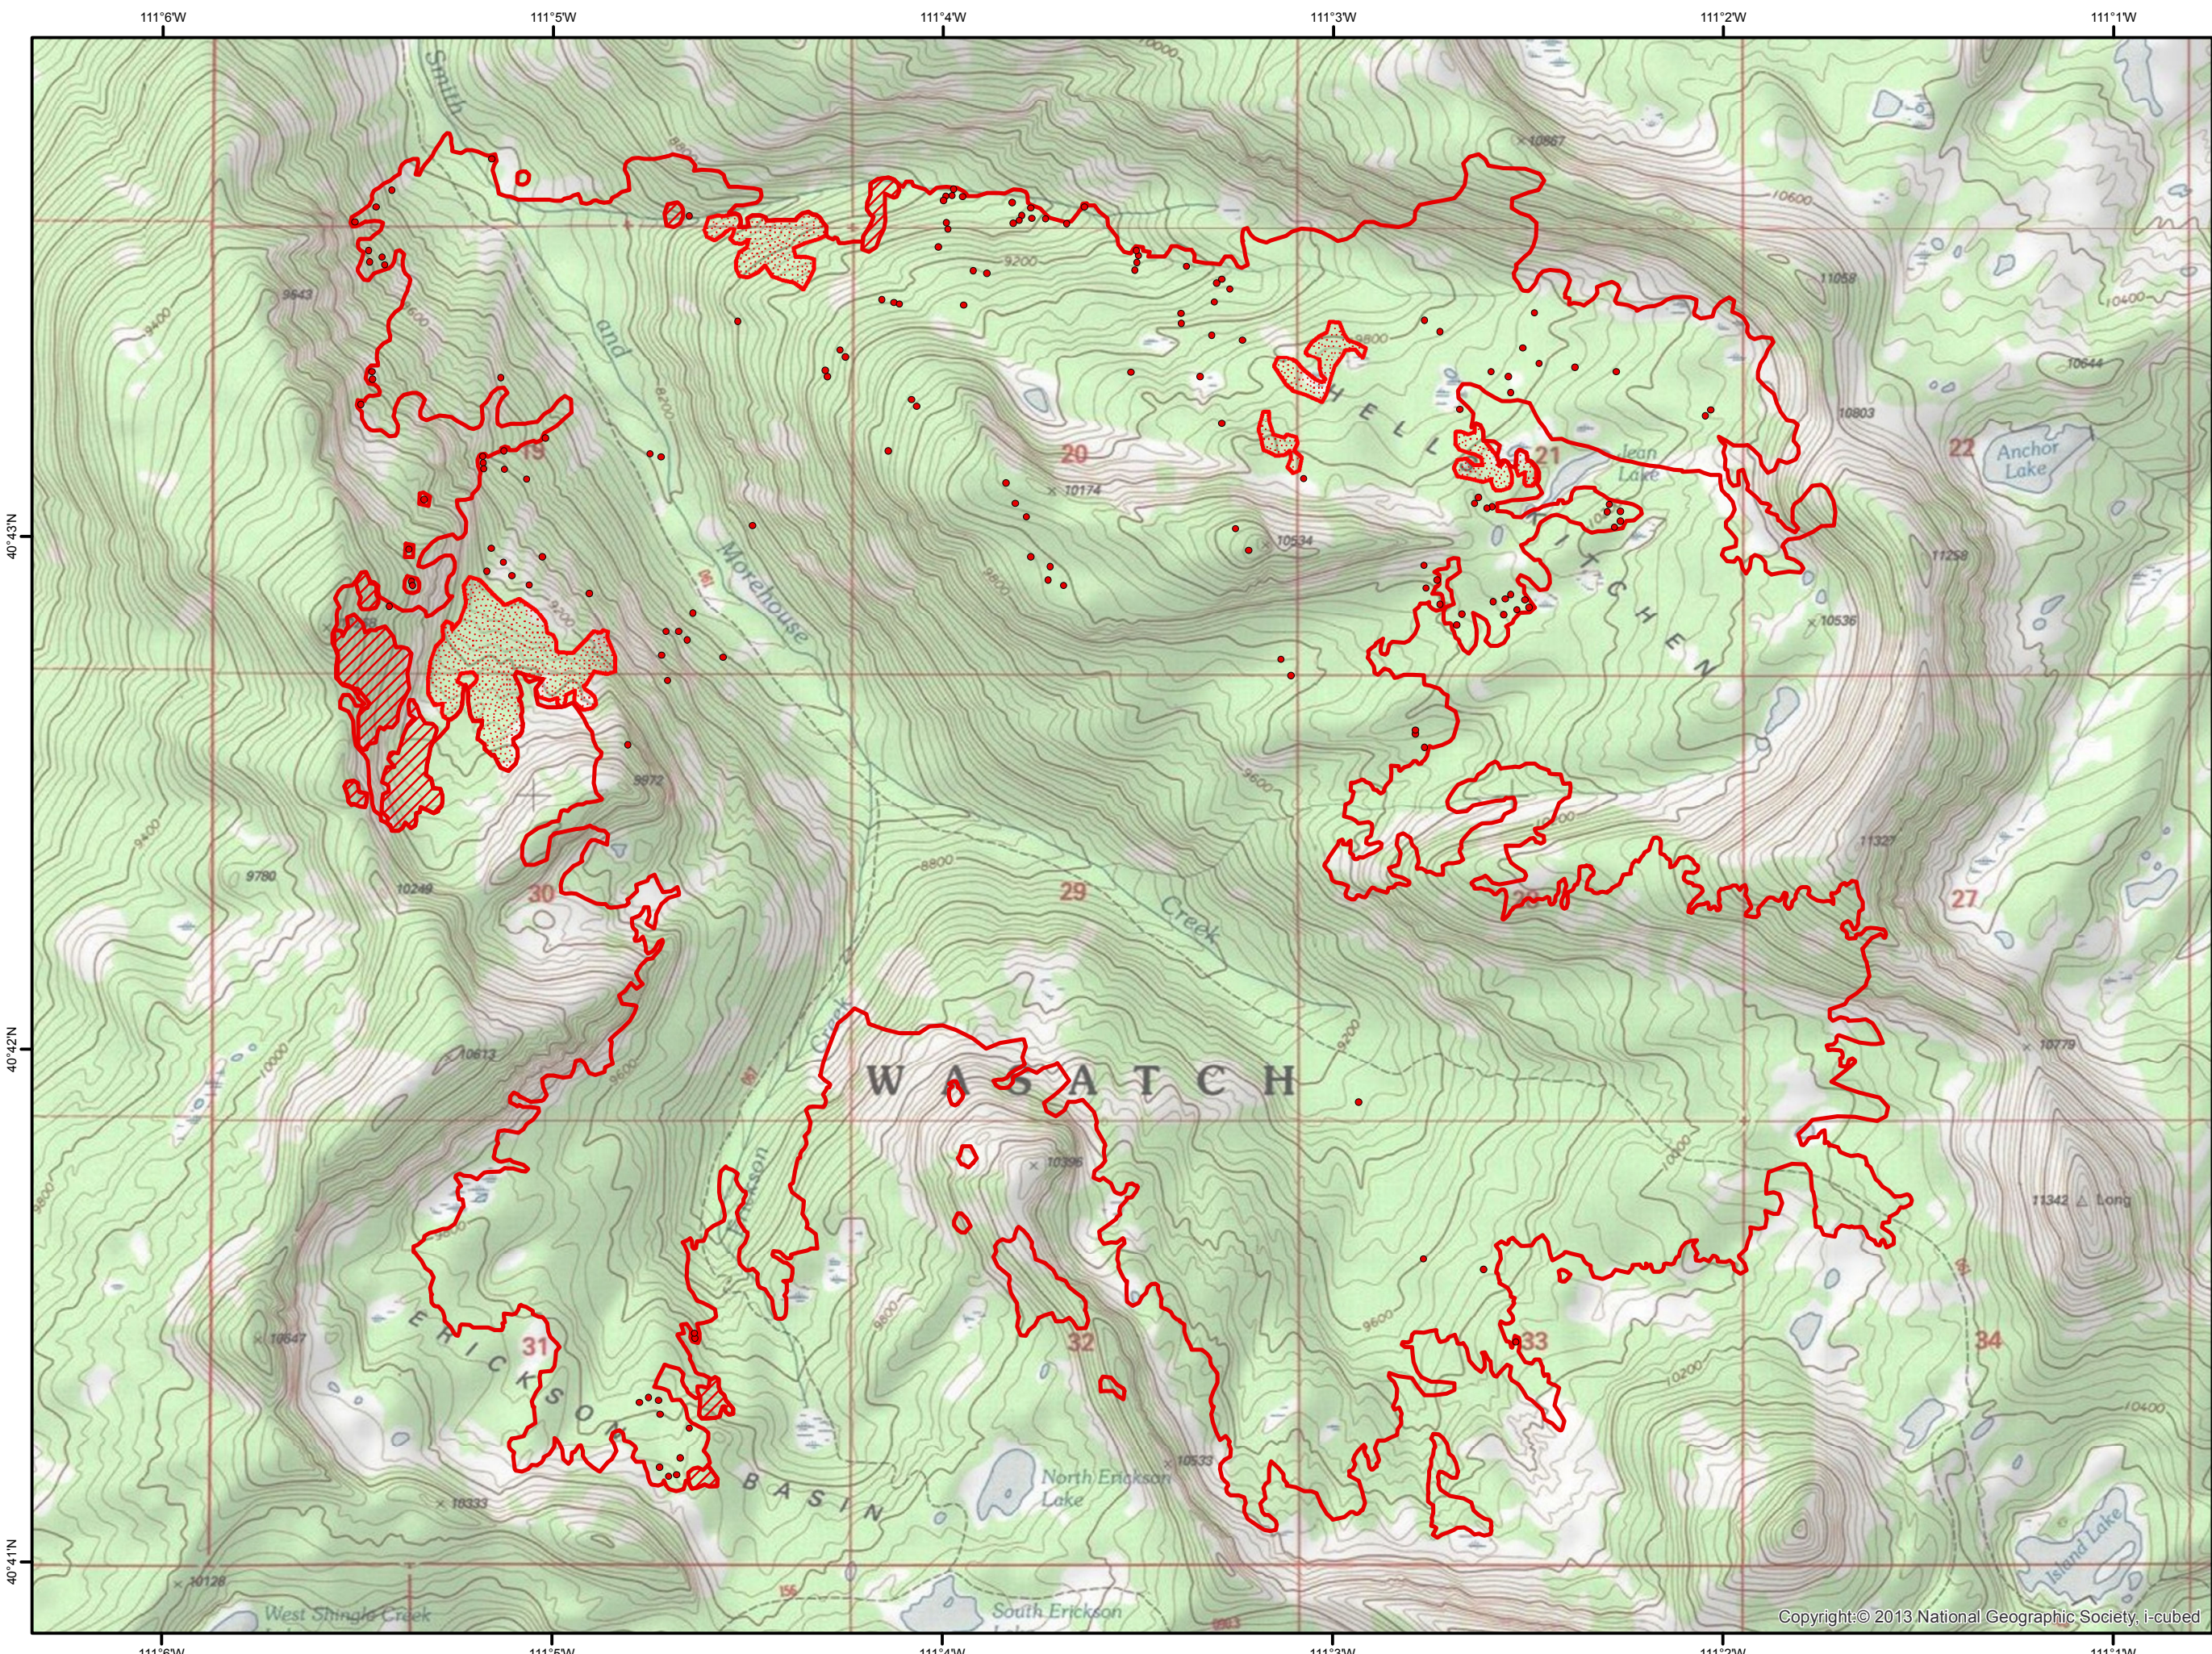

**Box Canyon**  
**UT-UWF-000534**  
**Infrared Heat Sources**  
**1:22,000**

-  Heat Perimeter
  -  Intense Heat Areas
  -  Scattered Heat Areas
  -  Isolated Heat Sources
- NAD 1983 UTM Zone 12N

IR Interpreter: Brian Monroe  
 IR interpreted acres: 4,140  
 Date:08/31/2016  
 Time received the Image: 0159 hrs