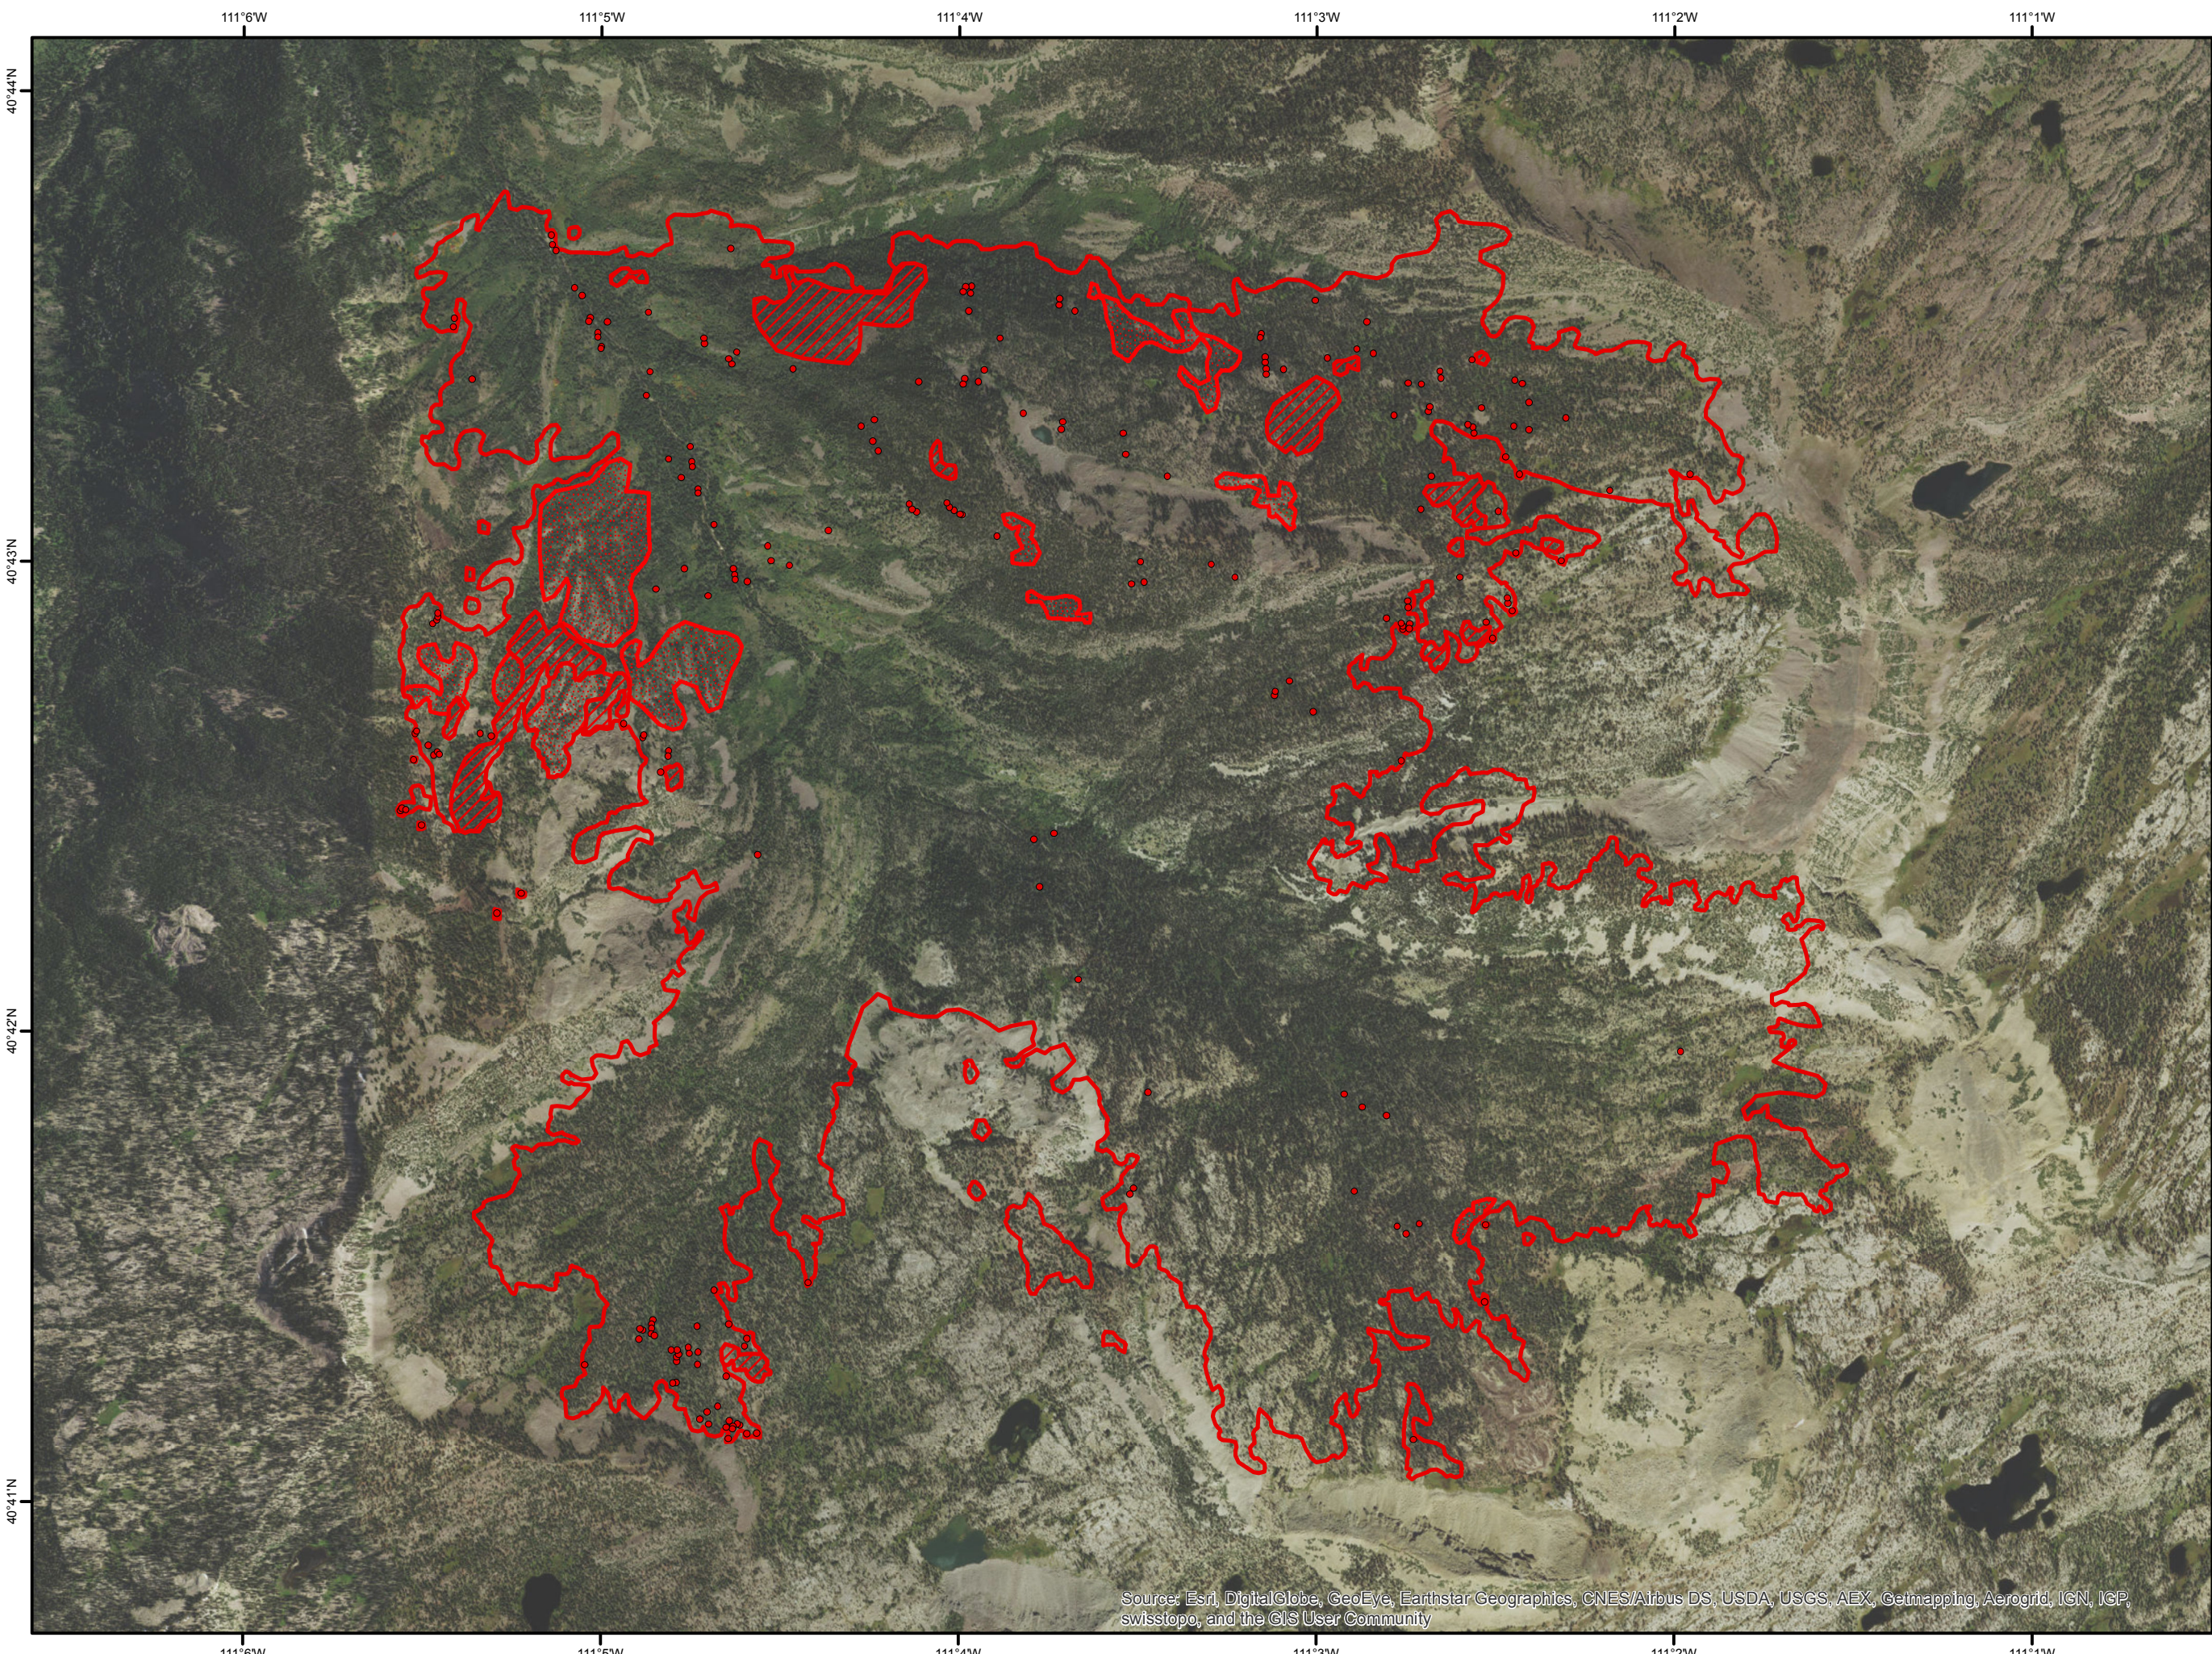

Box Canyon  
UT-UWF-000534  
Infrared Heat Sources  
1:24,000

Heat Perimeter  
Intense Heat Areas  
Scattered Heat Areas  
Isolated Heat Sources  
NAD 1983 UTM Zone 12N

Source: Esri, DigitalGlobe, GeoEye, Earthstar Geographics, CNES/Airbus DS, USDA, USGS, AEX, Getmapping, Aerogrid, IGN, IGP, swisstopo, and the GIS User Community

IR Interpreter: Brian Monroe  
IR interpreted acres: 4,160  
Date:09/01/2016  
Time received the Image: 0343 hrs