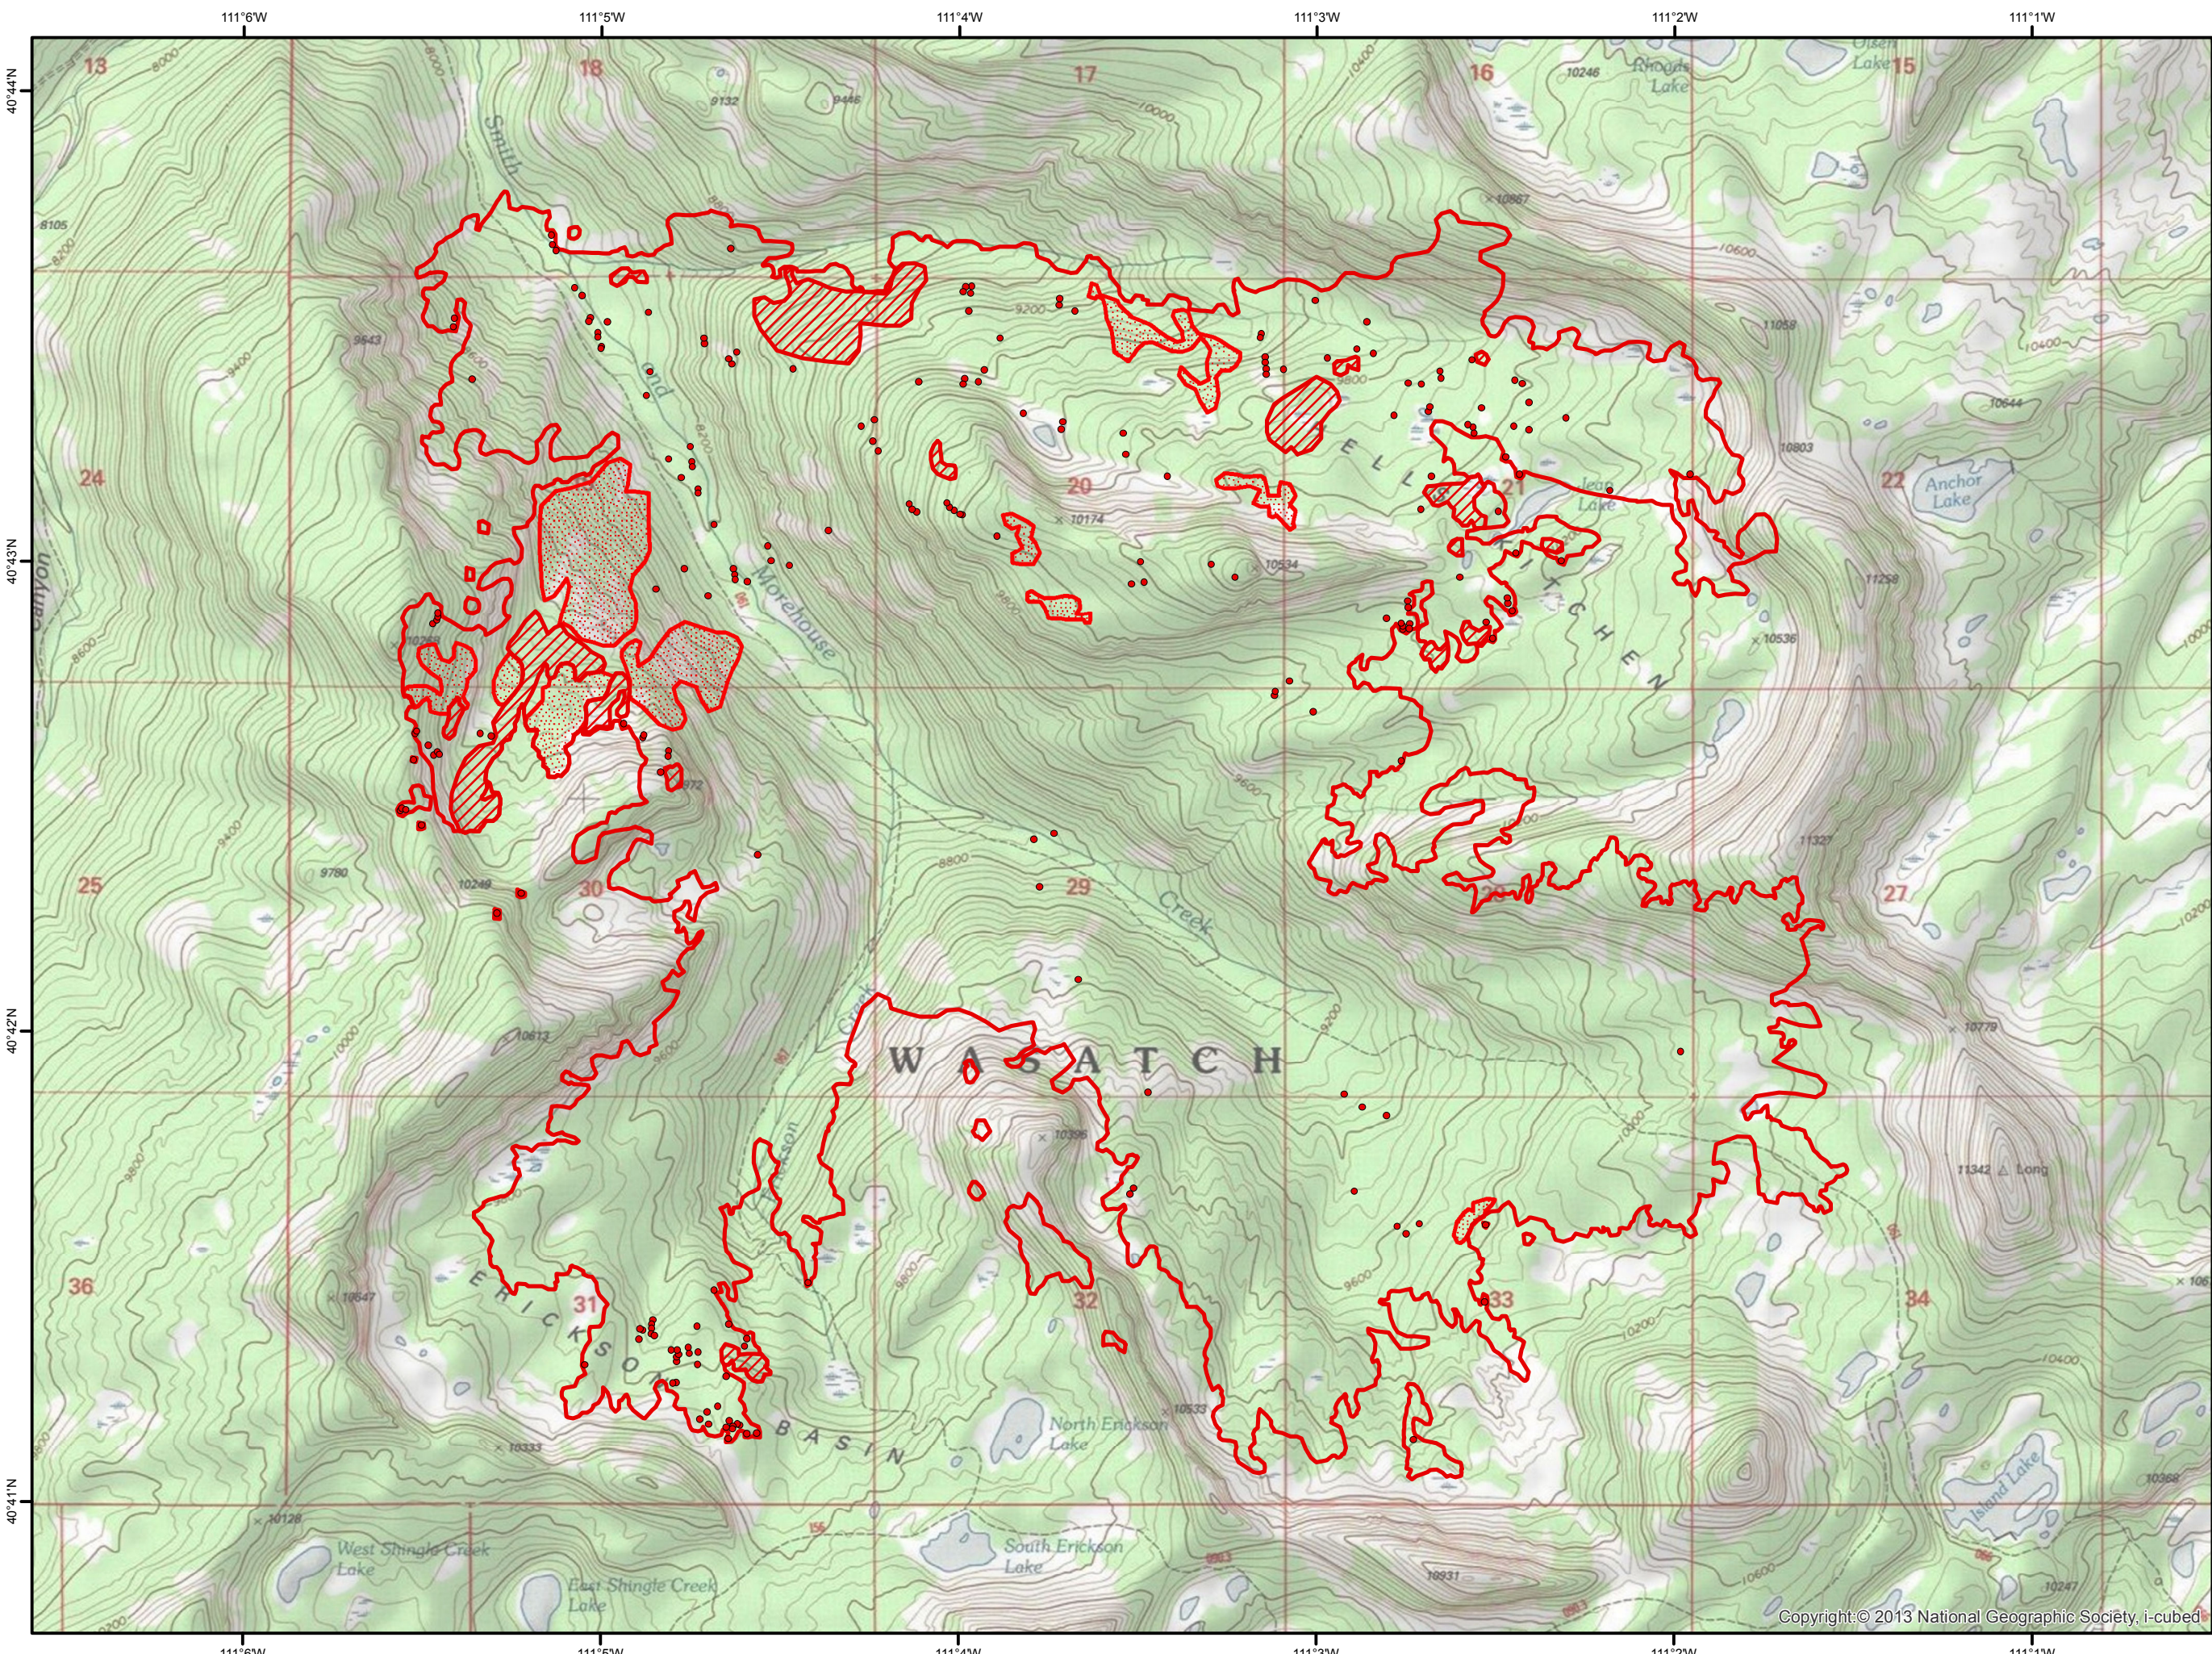

**Box Canyon  
UT-UWF-000534  
Infrared Heat Sources**  
1:24,000

-  Heat Perimeter
  -  Intense Heat Areas
  -  Scattered Heat Areas
  -  Isolated Heat Sources
- NAD 1983 UTM Zone 12N

IR Interpreter: Brian Monroe  
 IR interpreted acres: 4,160  
 Date: 09/01/2016  
 Time received the Image: 0343 hrs