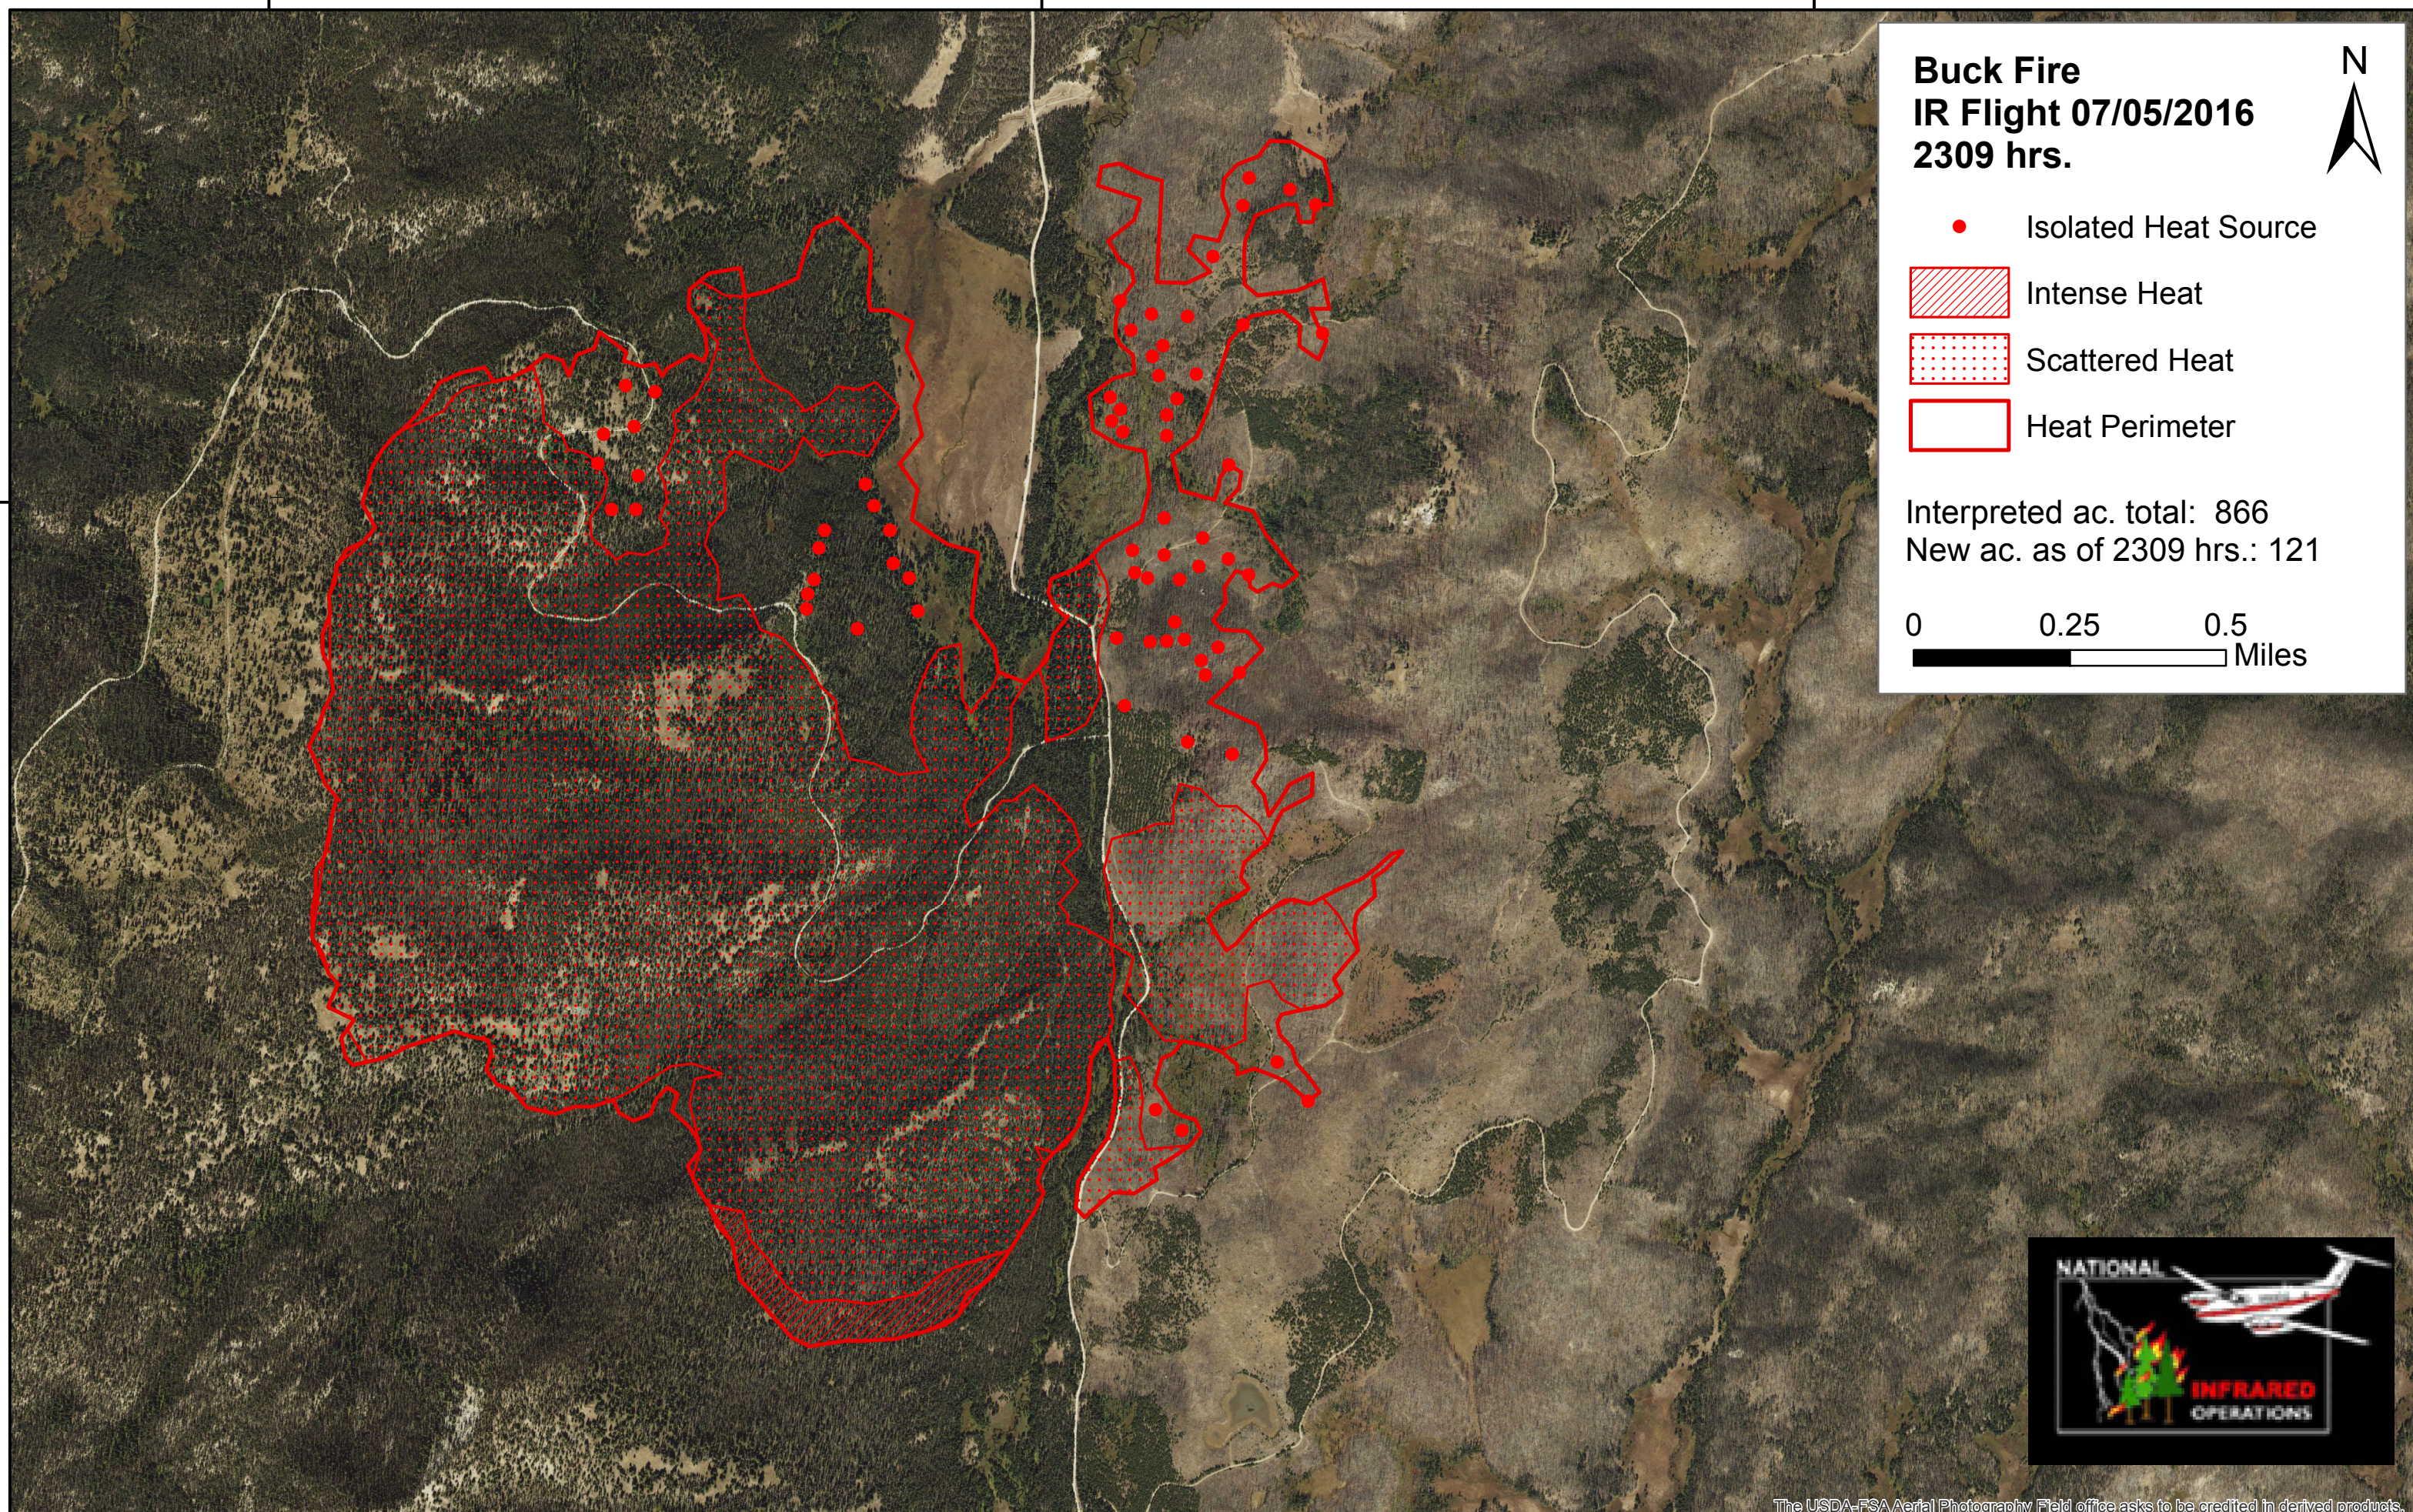

115°31'30"W

30'

115°28'30"W

Buck Fire IR Flight 07/05/2016 2309 hrs.

● Isolated Heat Source

 Intense Heat

 Scattered Heat

 Heat Perimeter

Interpreted ac. total: 866
New ac. as of 2309 hrs.: 121

0 0.25 0.5
Miles

44°22'30"N

44°22'30"N

115°31'30"W

30'

115°28'30"W