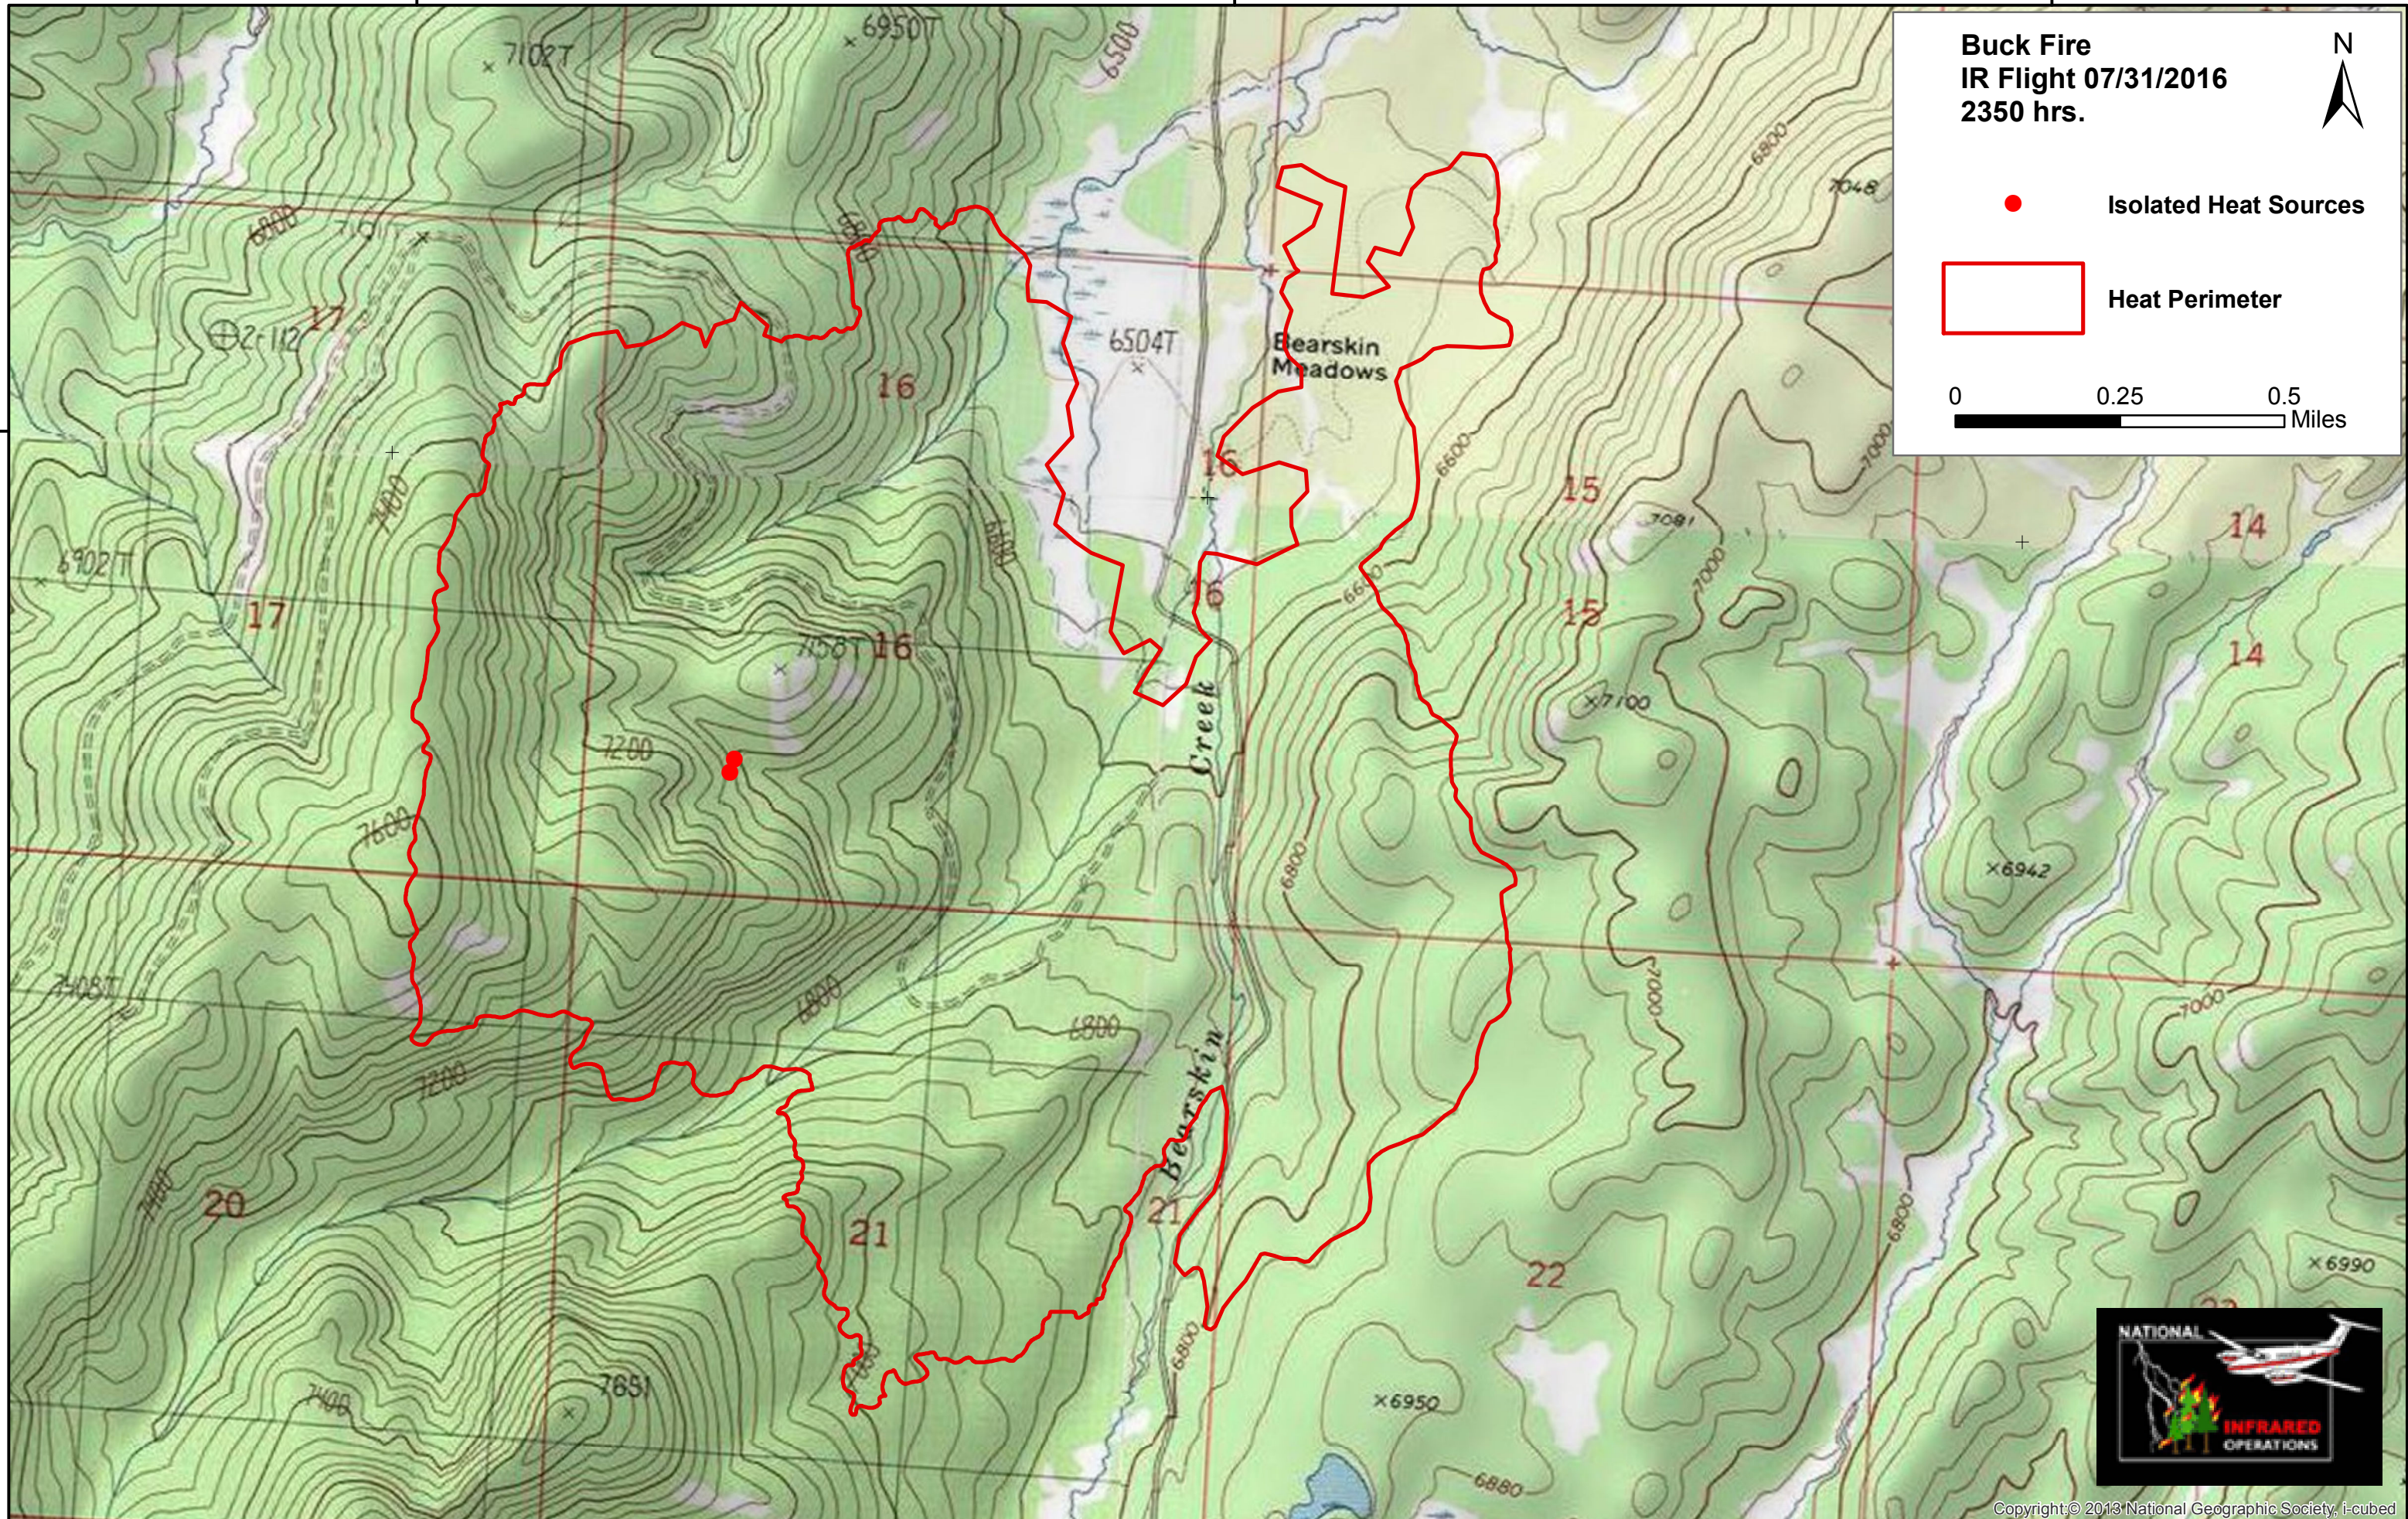

115°31'30"W

115°30'0"W

115°28'30"W

44°22'30"N

44°22'30"N

Buck Fire
IR Flight 07/31/2016
2350 hrs.

● Isolated Heat Sources

□ Heat Perimeter

0 0.25 0.5
Miles

115°31'30"W

30'

115°28'30"W