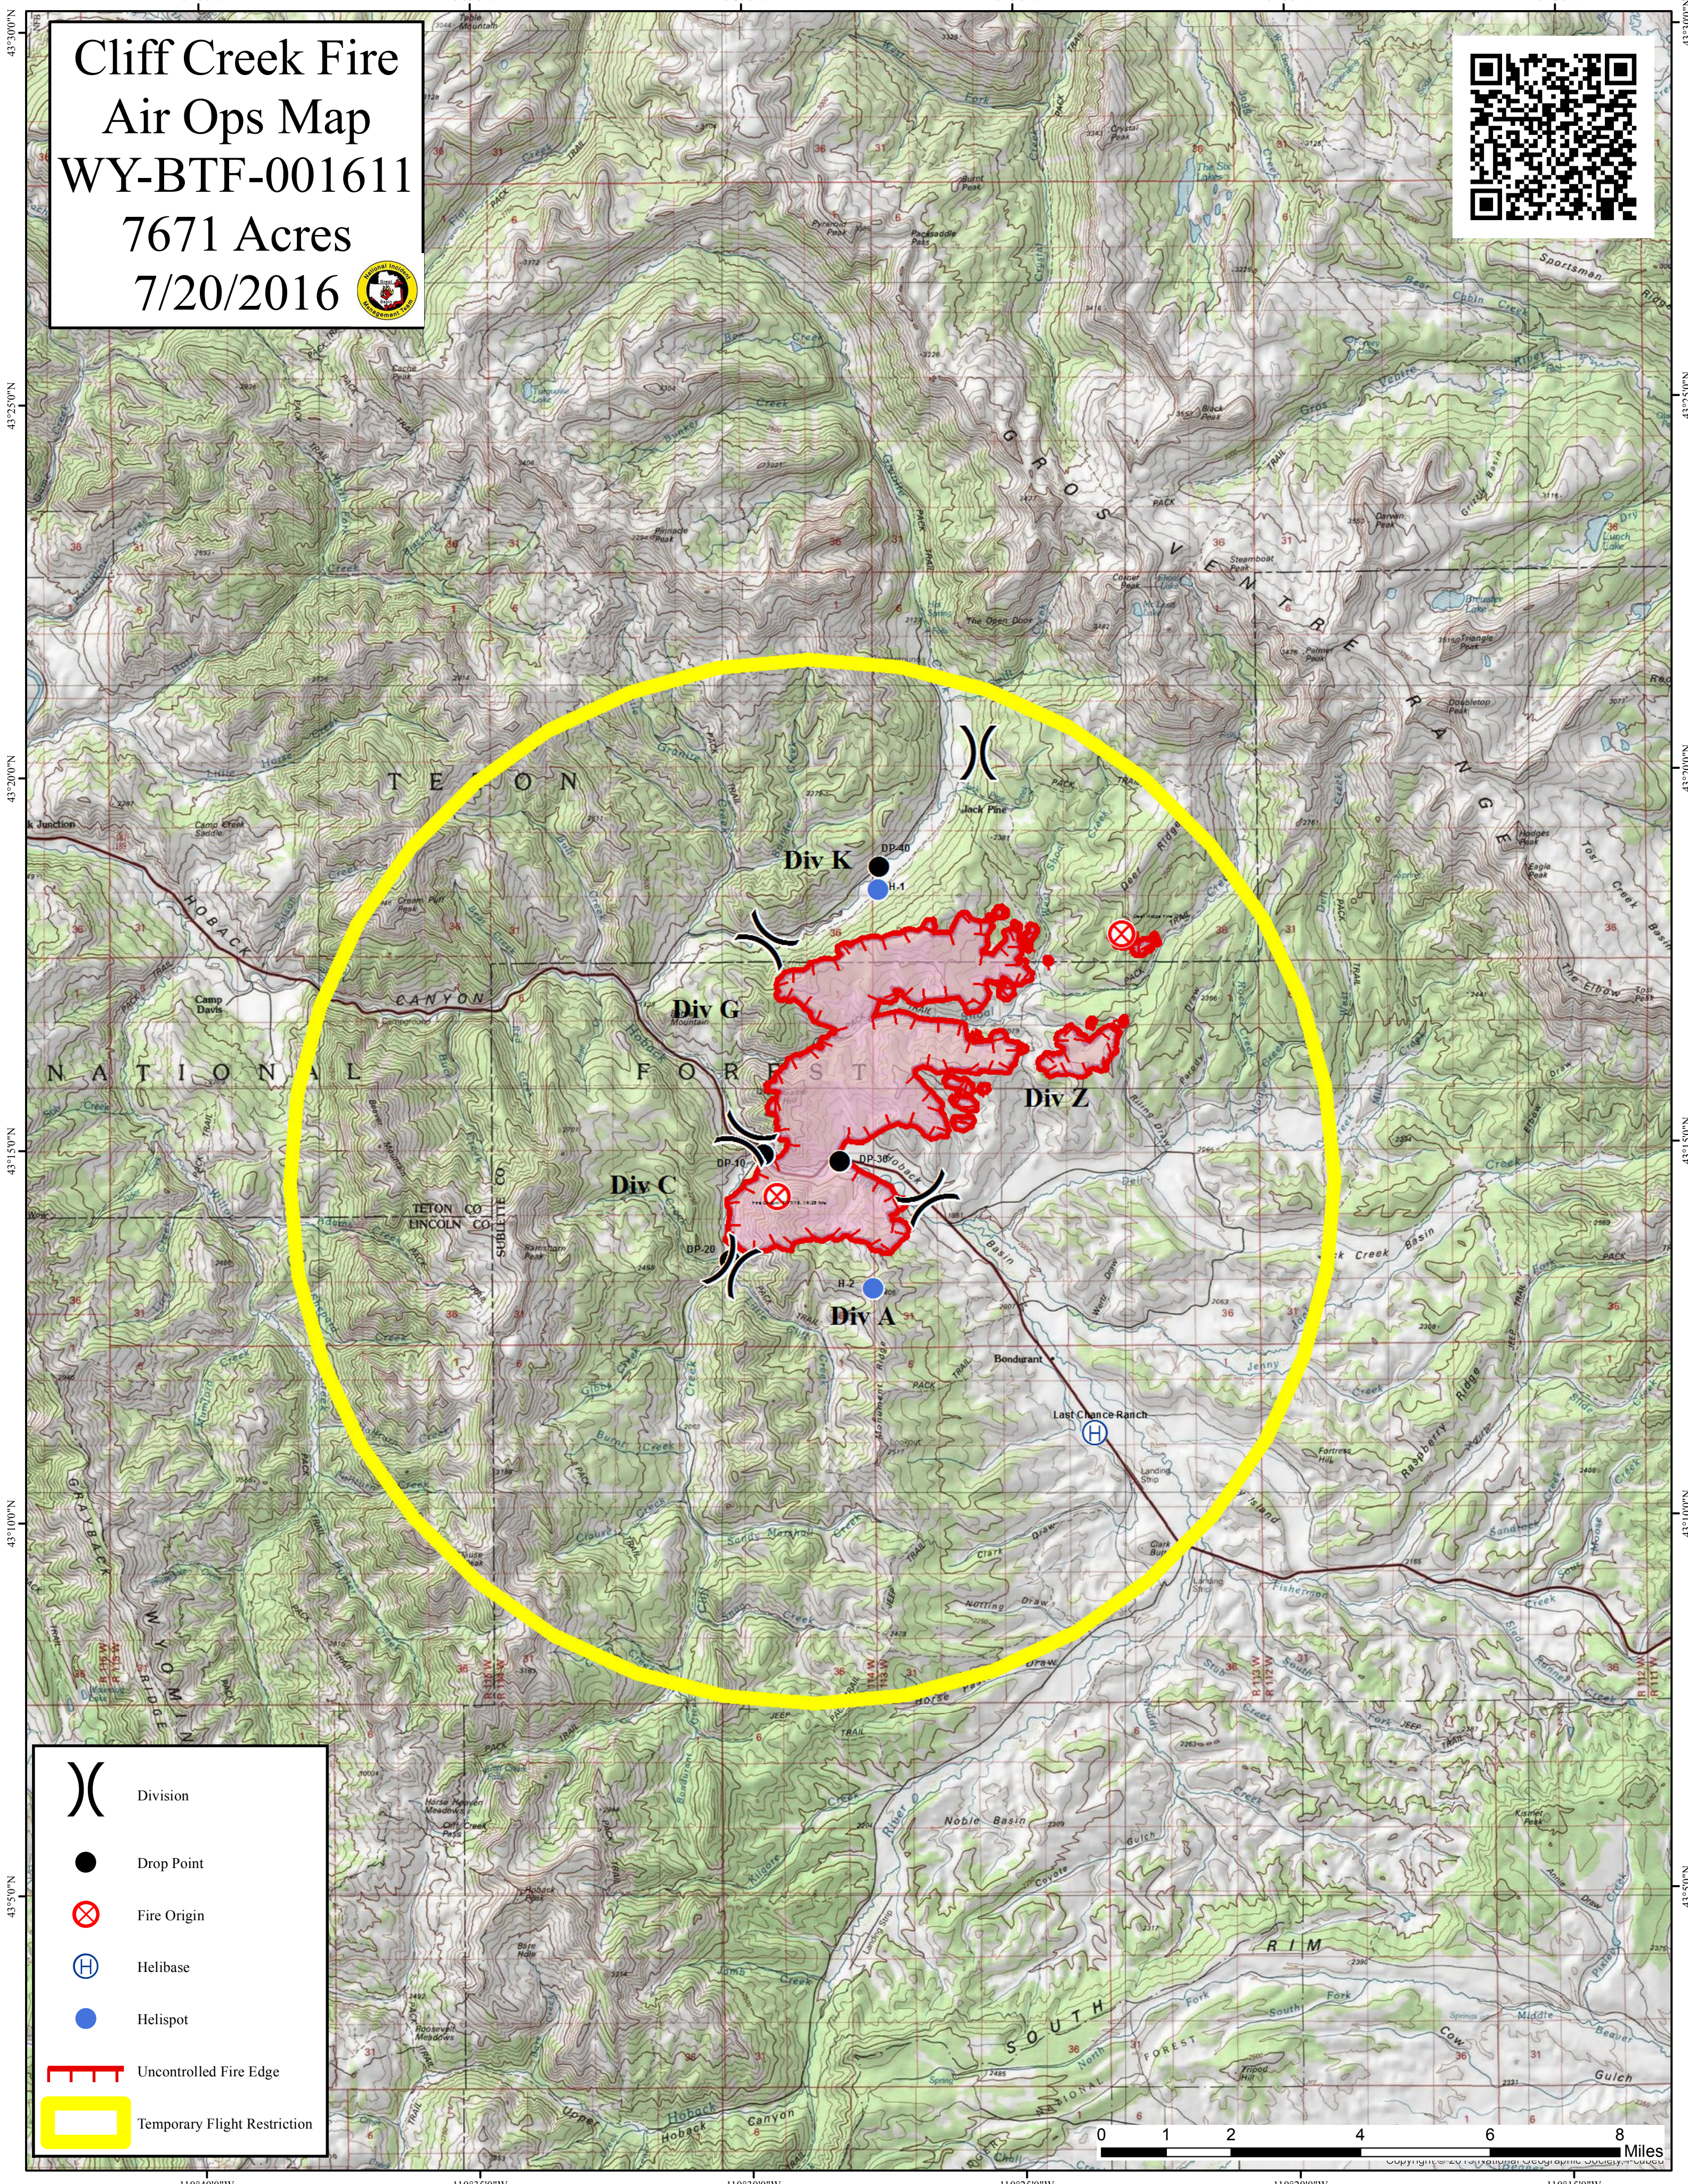

Cliff Creek Fire Air Ops Map WY-BTF-001611 7671 Acres 7/20/2016

- Division
- Drop Point
- Fire Origin
- Helibase
- Helispot
- Uncontrolled Fire Edge
- Temporary Flight Restriction