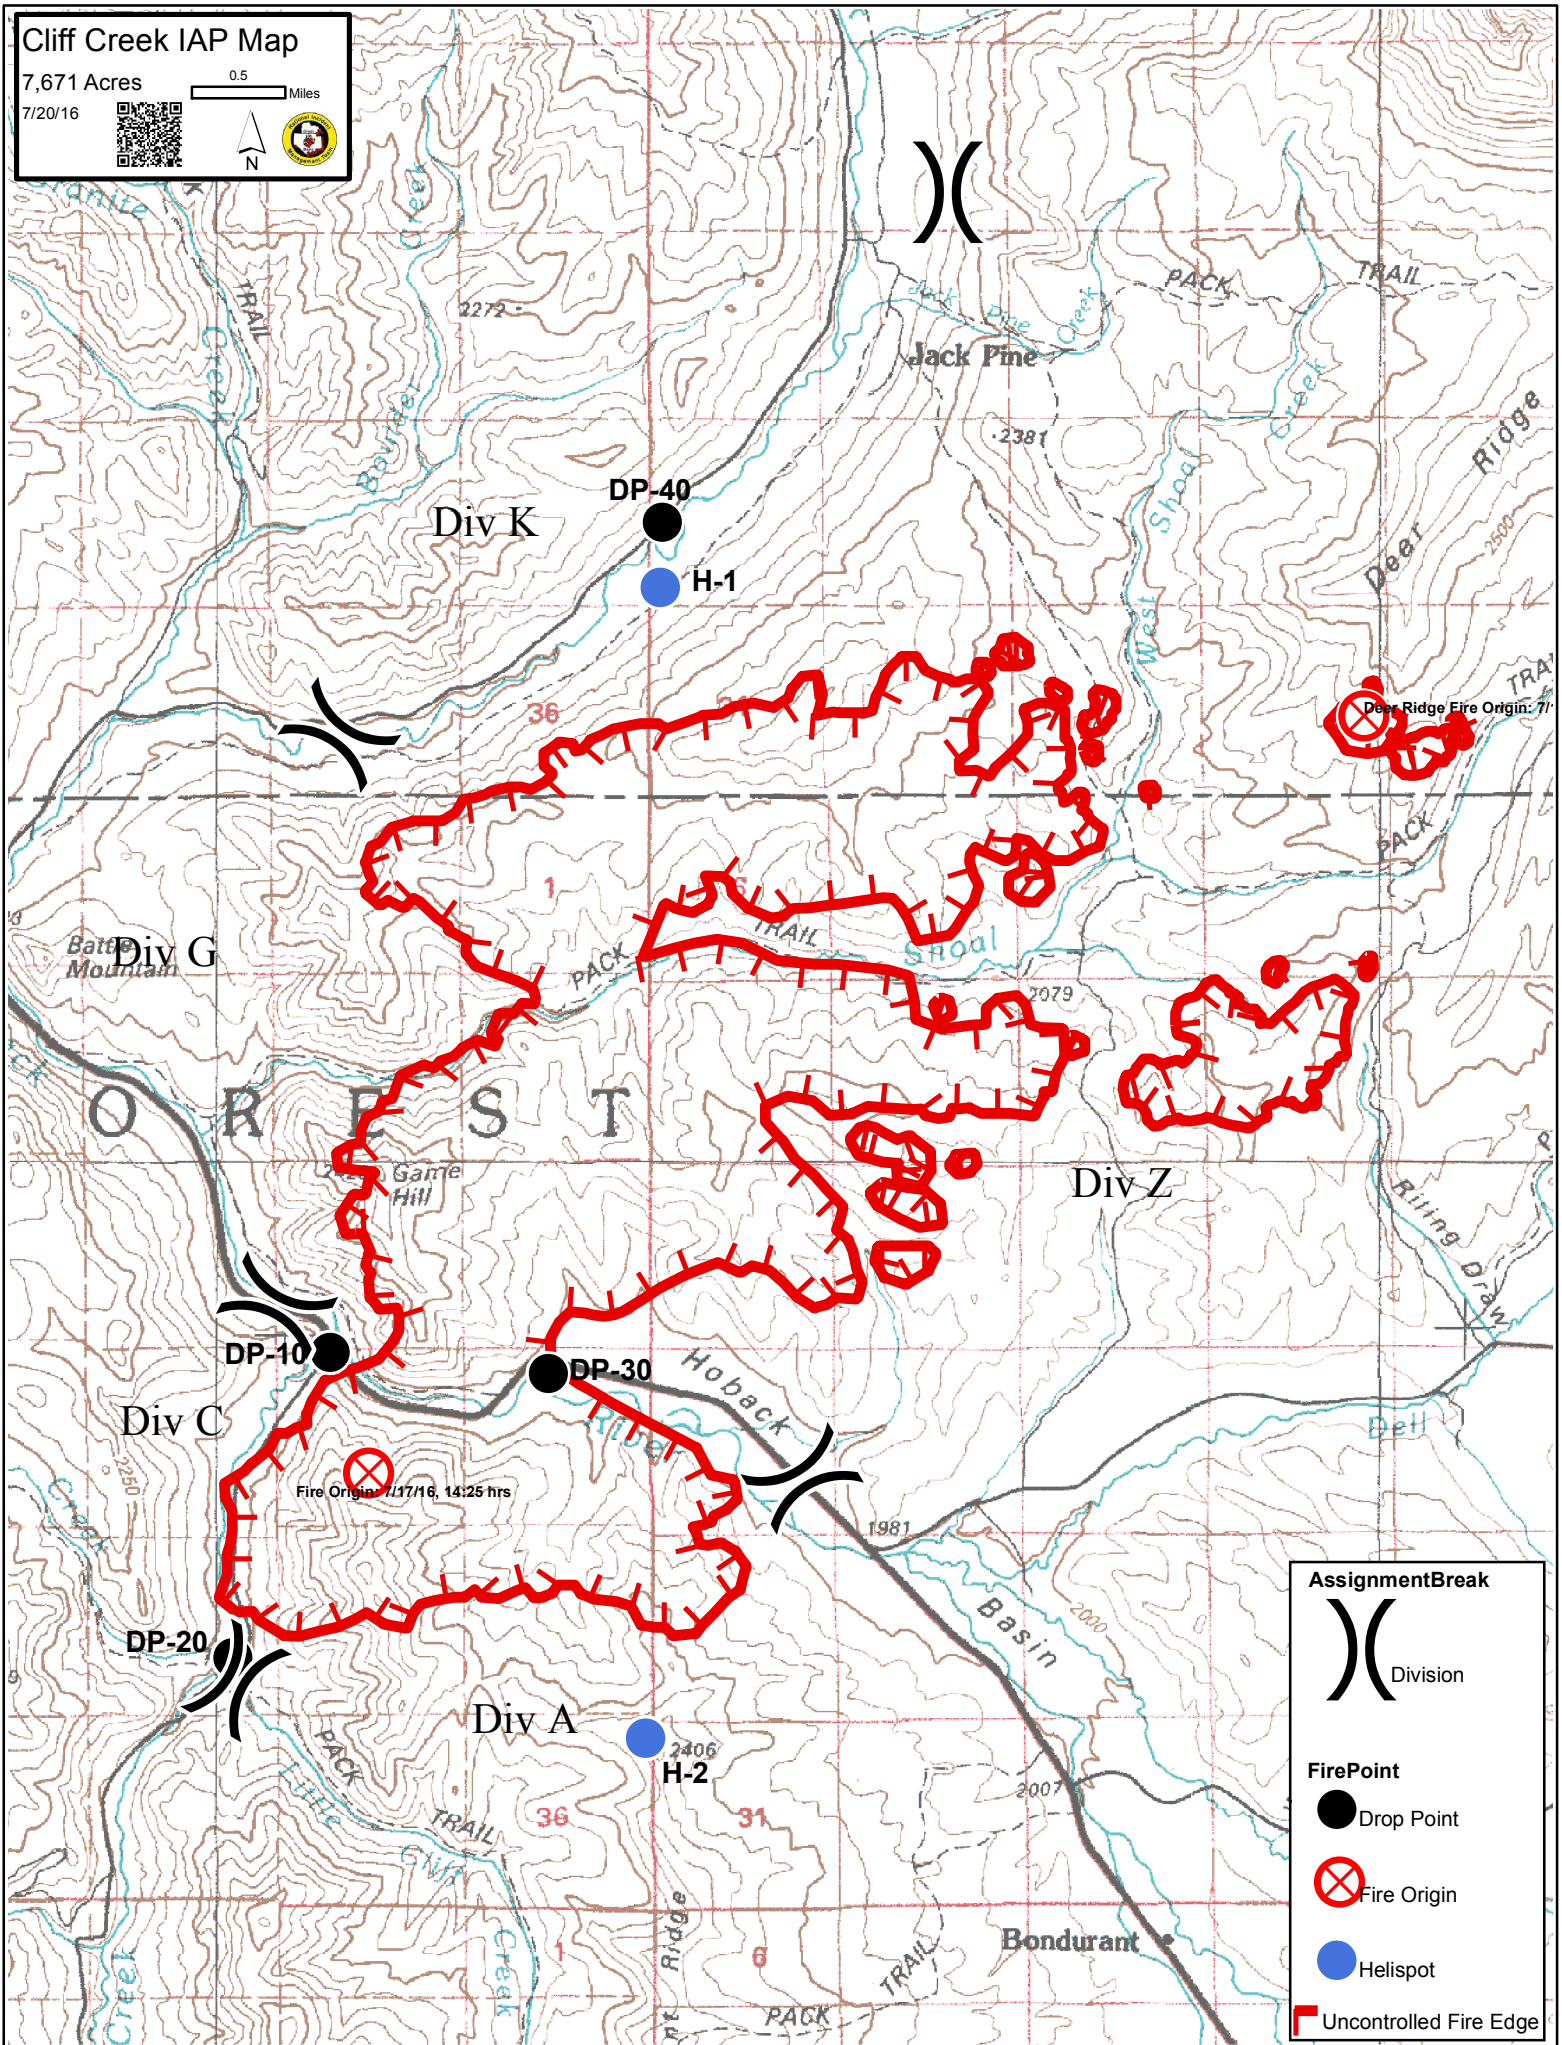

Cliff Creek IAP Map
 7,671 Acres
 7/20/16

AssignmentBreak
 Division

FirePoint
 Drop Point
 Fire Origin
 Helispot

Uncontrolled Fire Edge