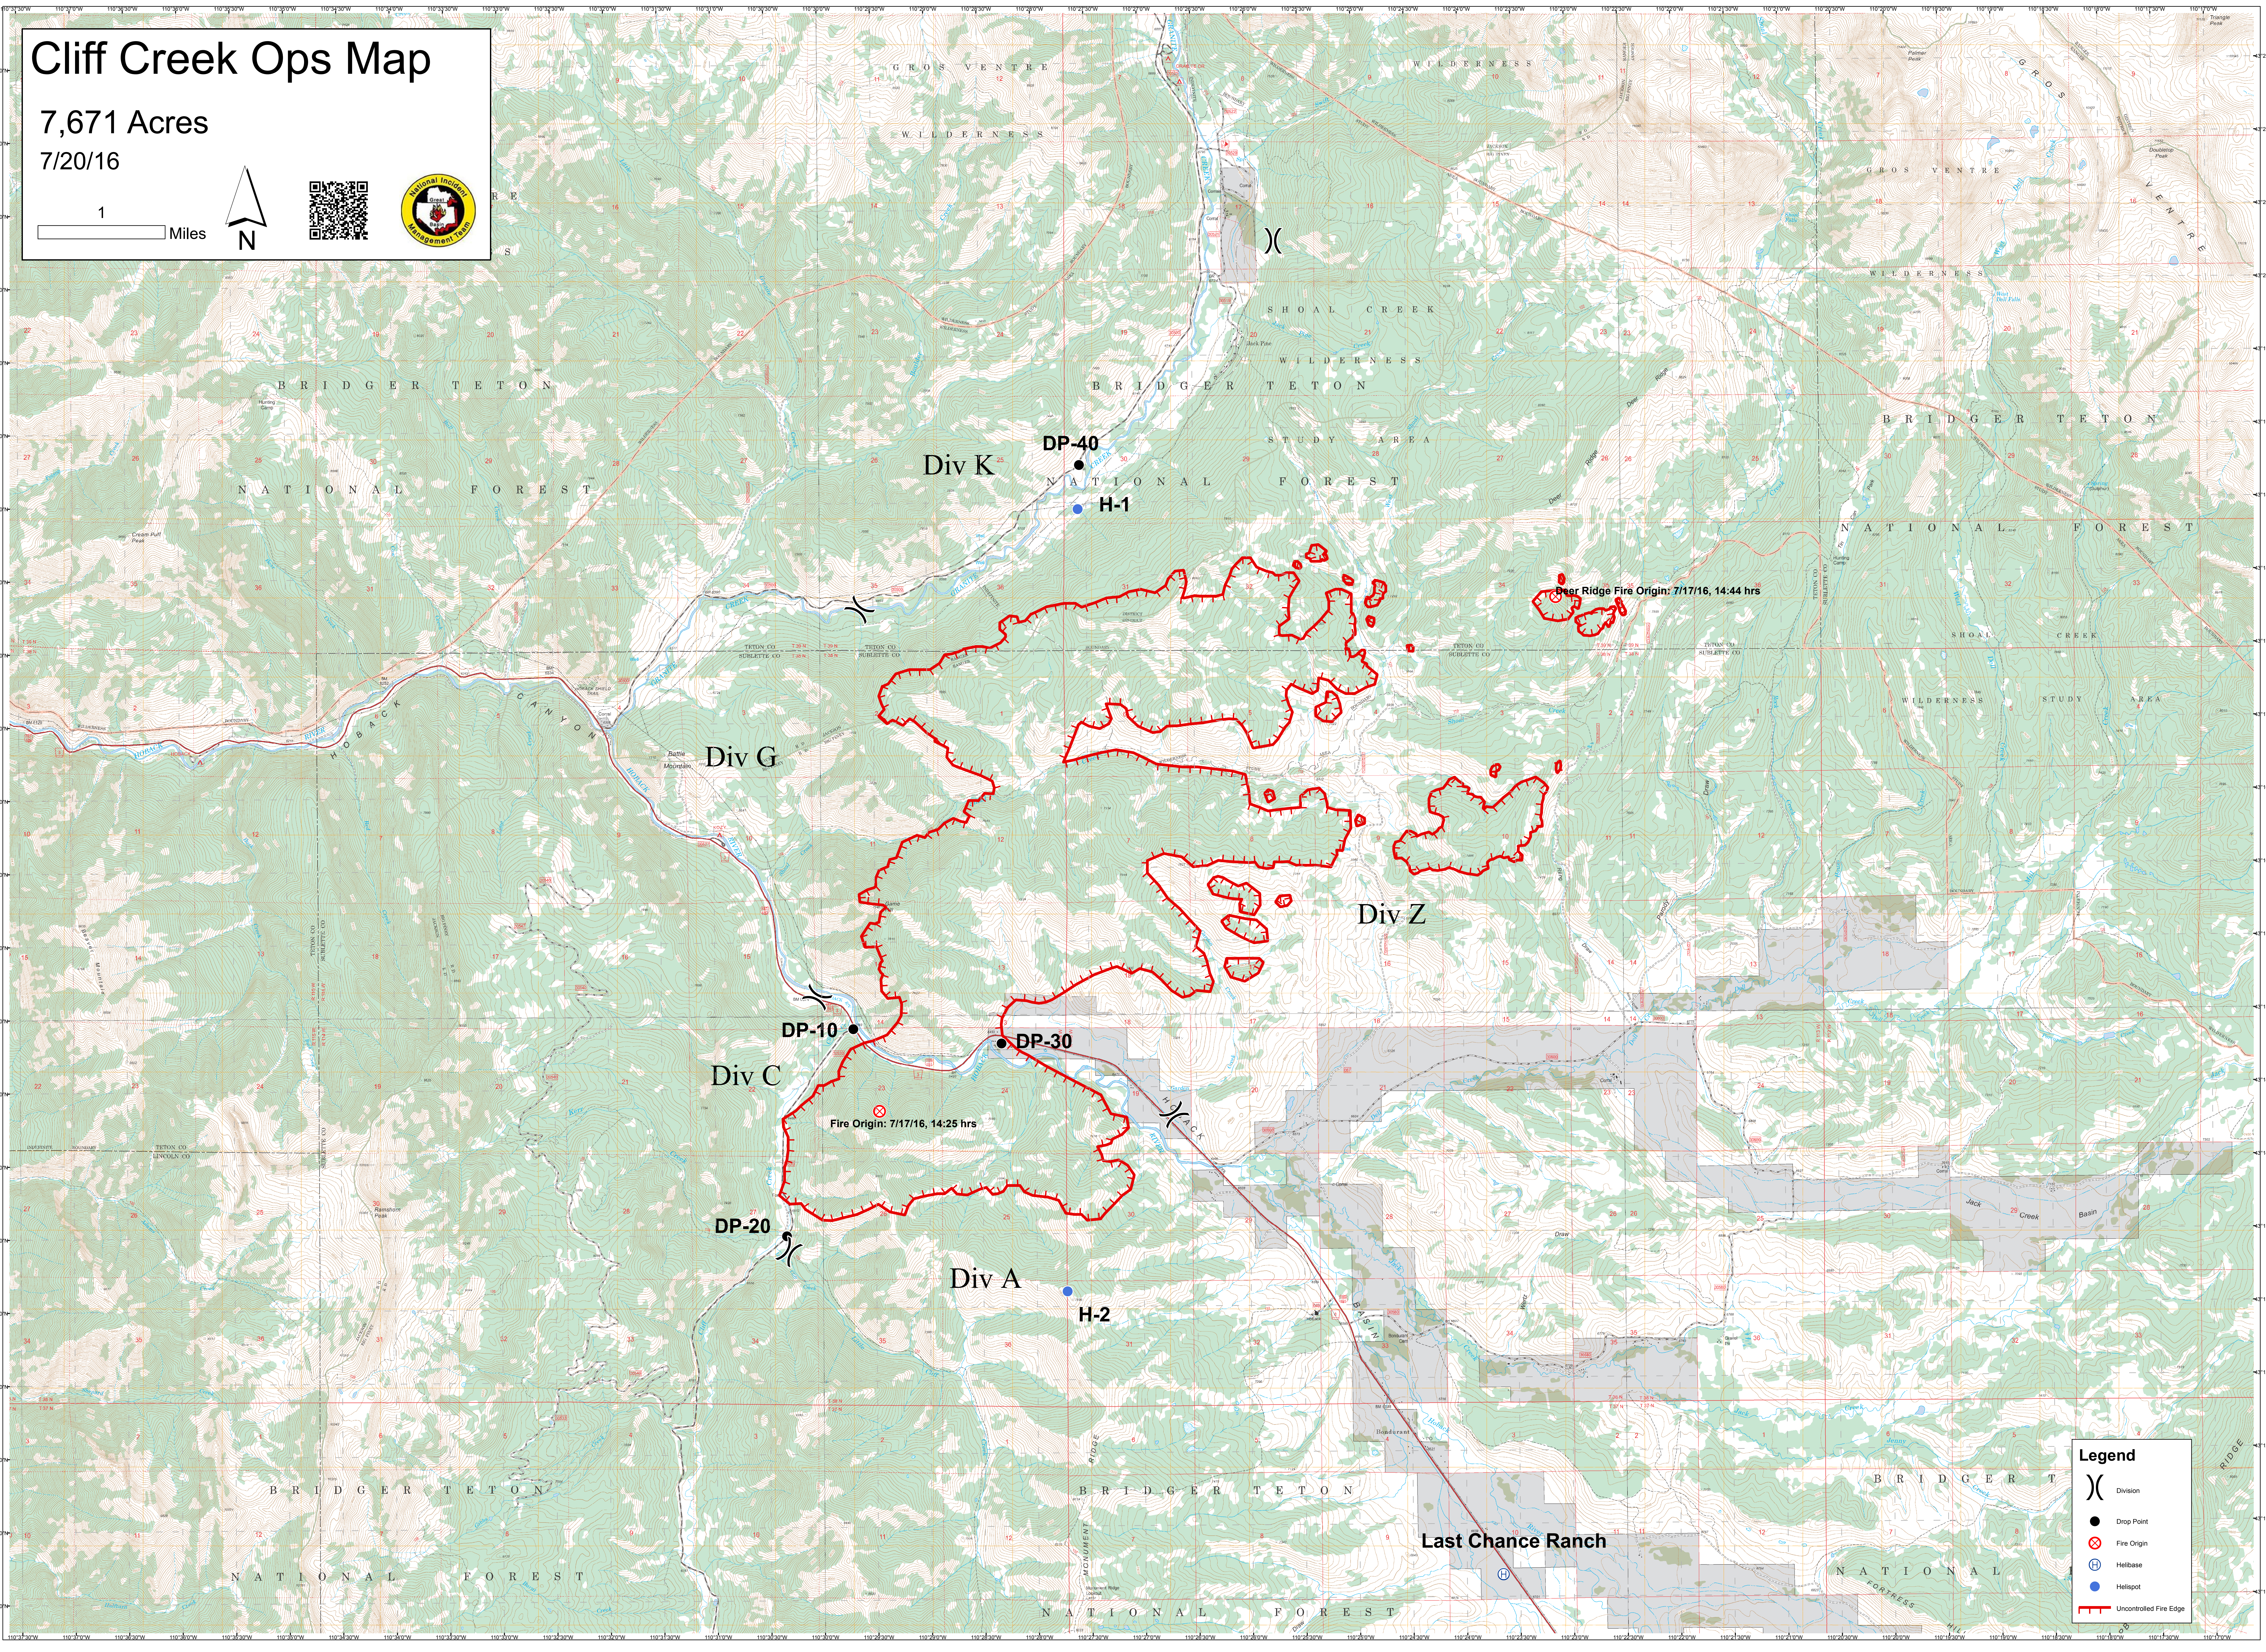

Cliff Creek Ops Map

7,671 Acres

7/20/16

1 Miles

Legend

- Division
- Drop Point
- Fire Origin
- Helibase
- Heliport
- Uncontrolled Fire Edge