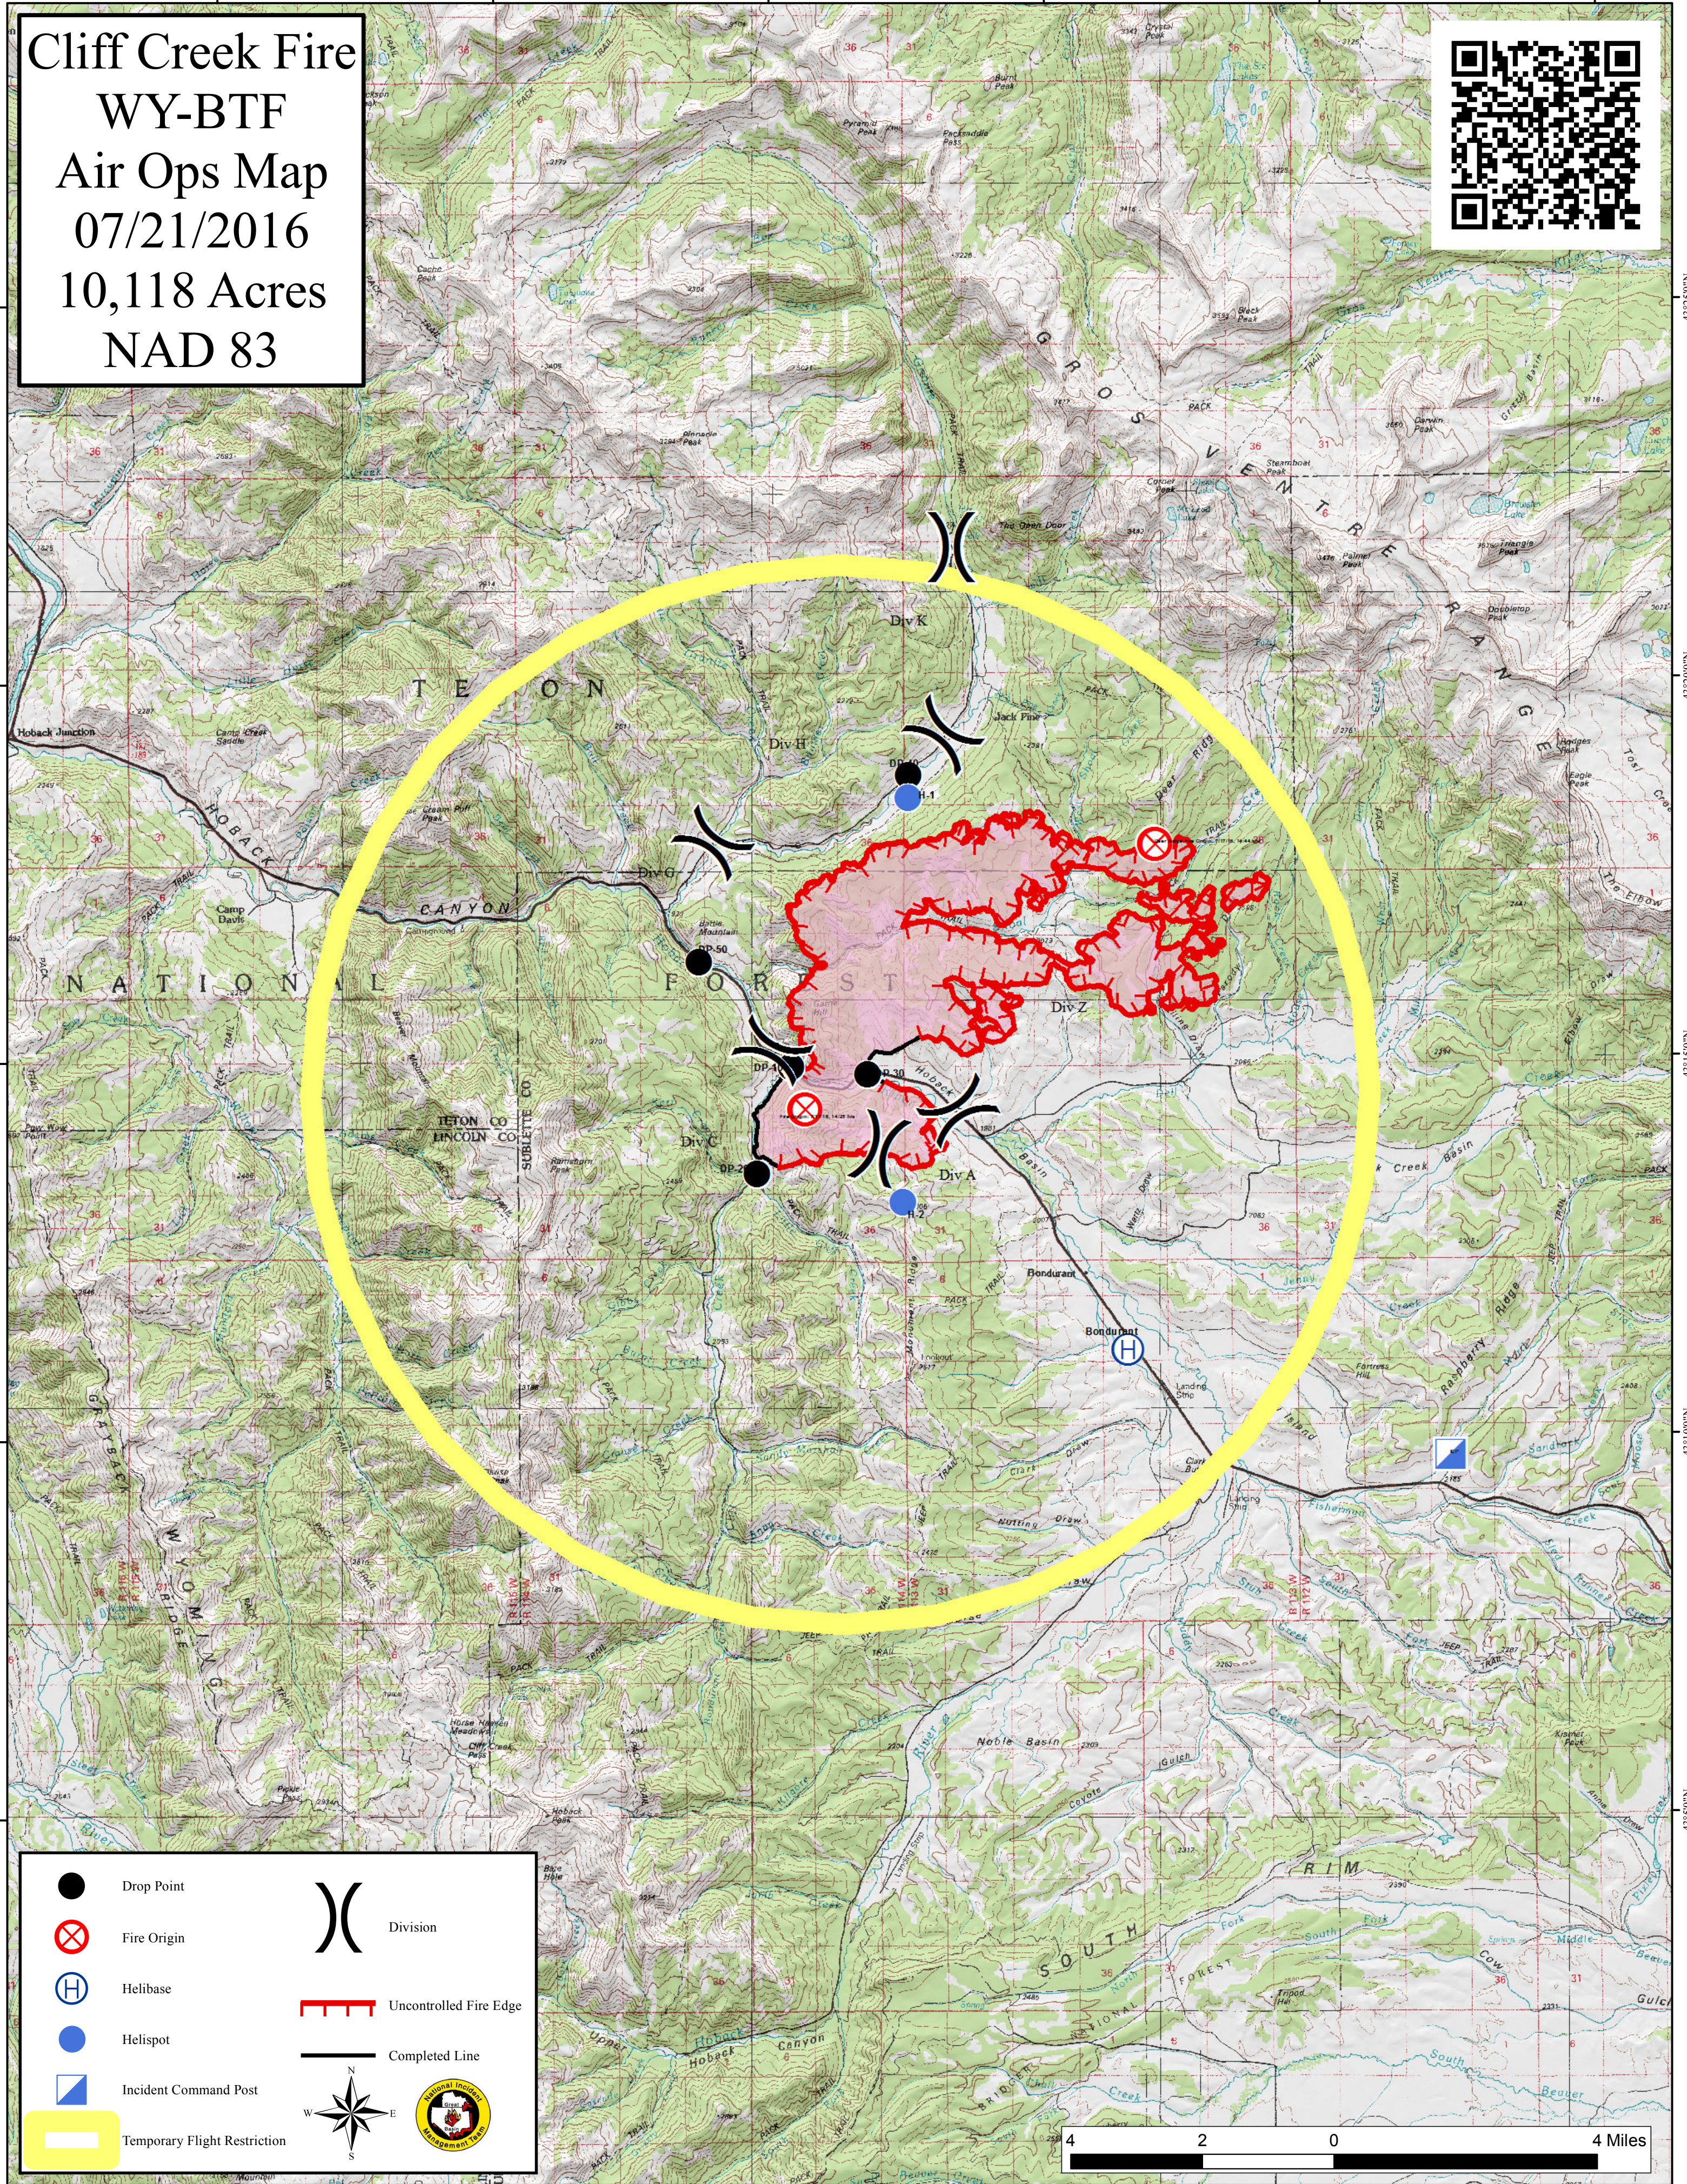

Cliff Creek Fire
 WY-BTF
 Air Ops Map
 07/21/2016
 10,118 Acres
 NAD 83

	Drop Point		Division
	Fire Origin		Uncontrolled Fire Edge
	Helibase		Completed Line
	Helispot		
	Incident Command Post		
	Temporary Flight Restriction		