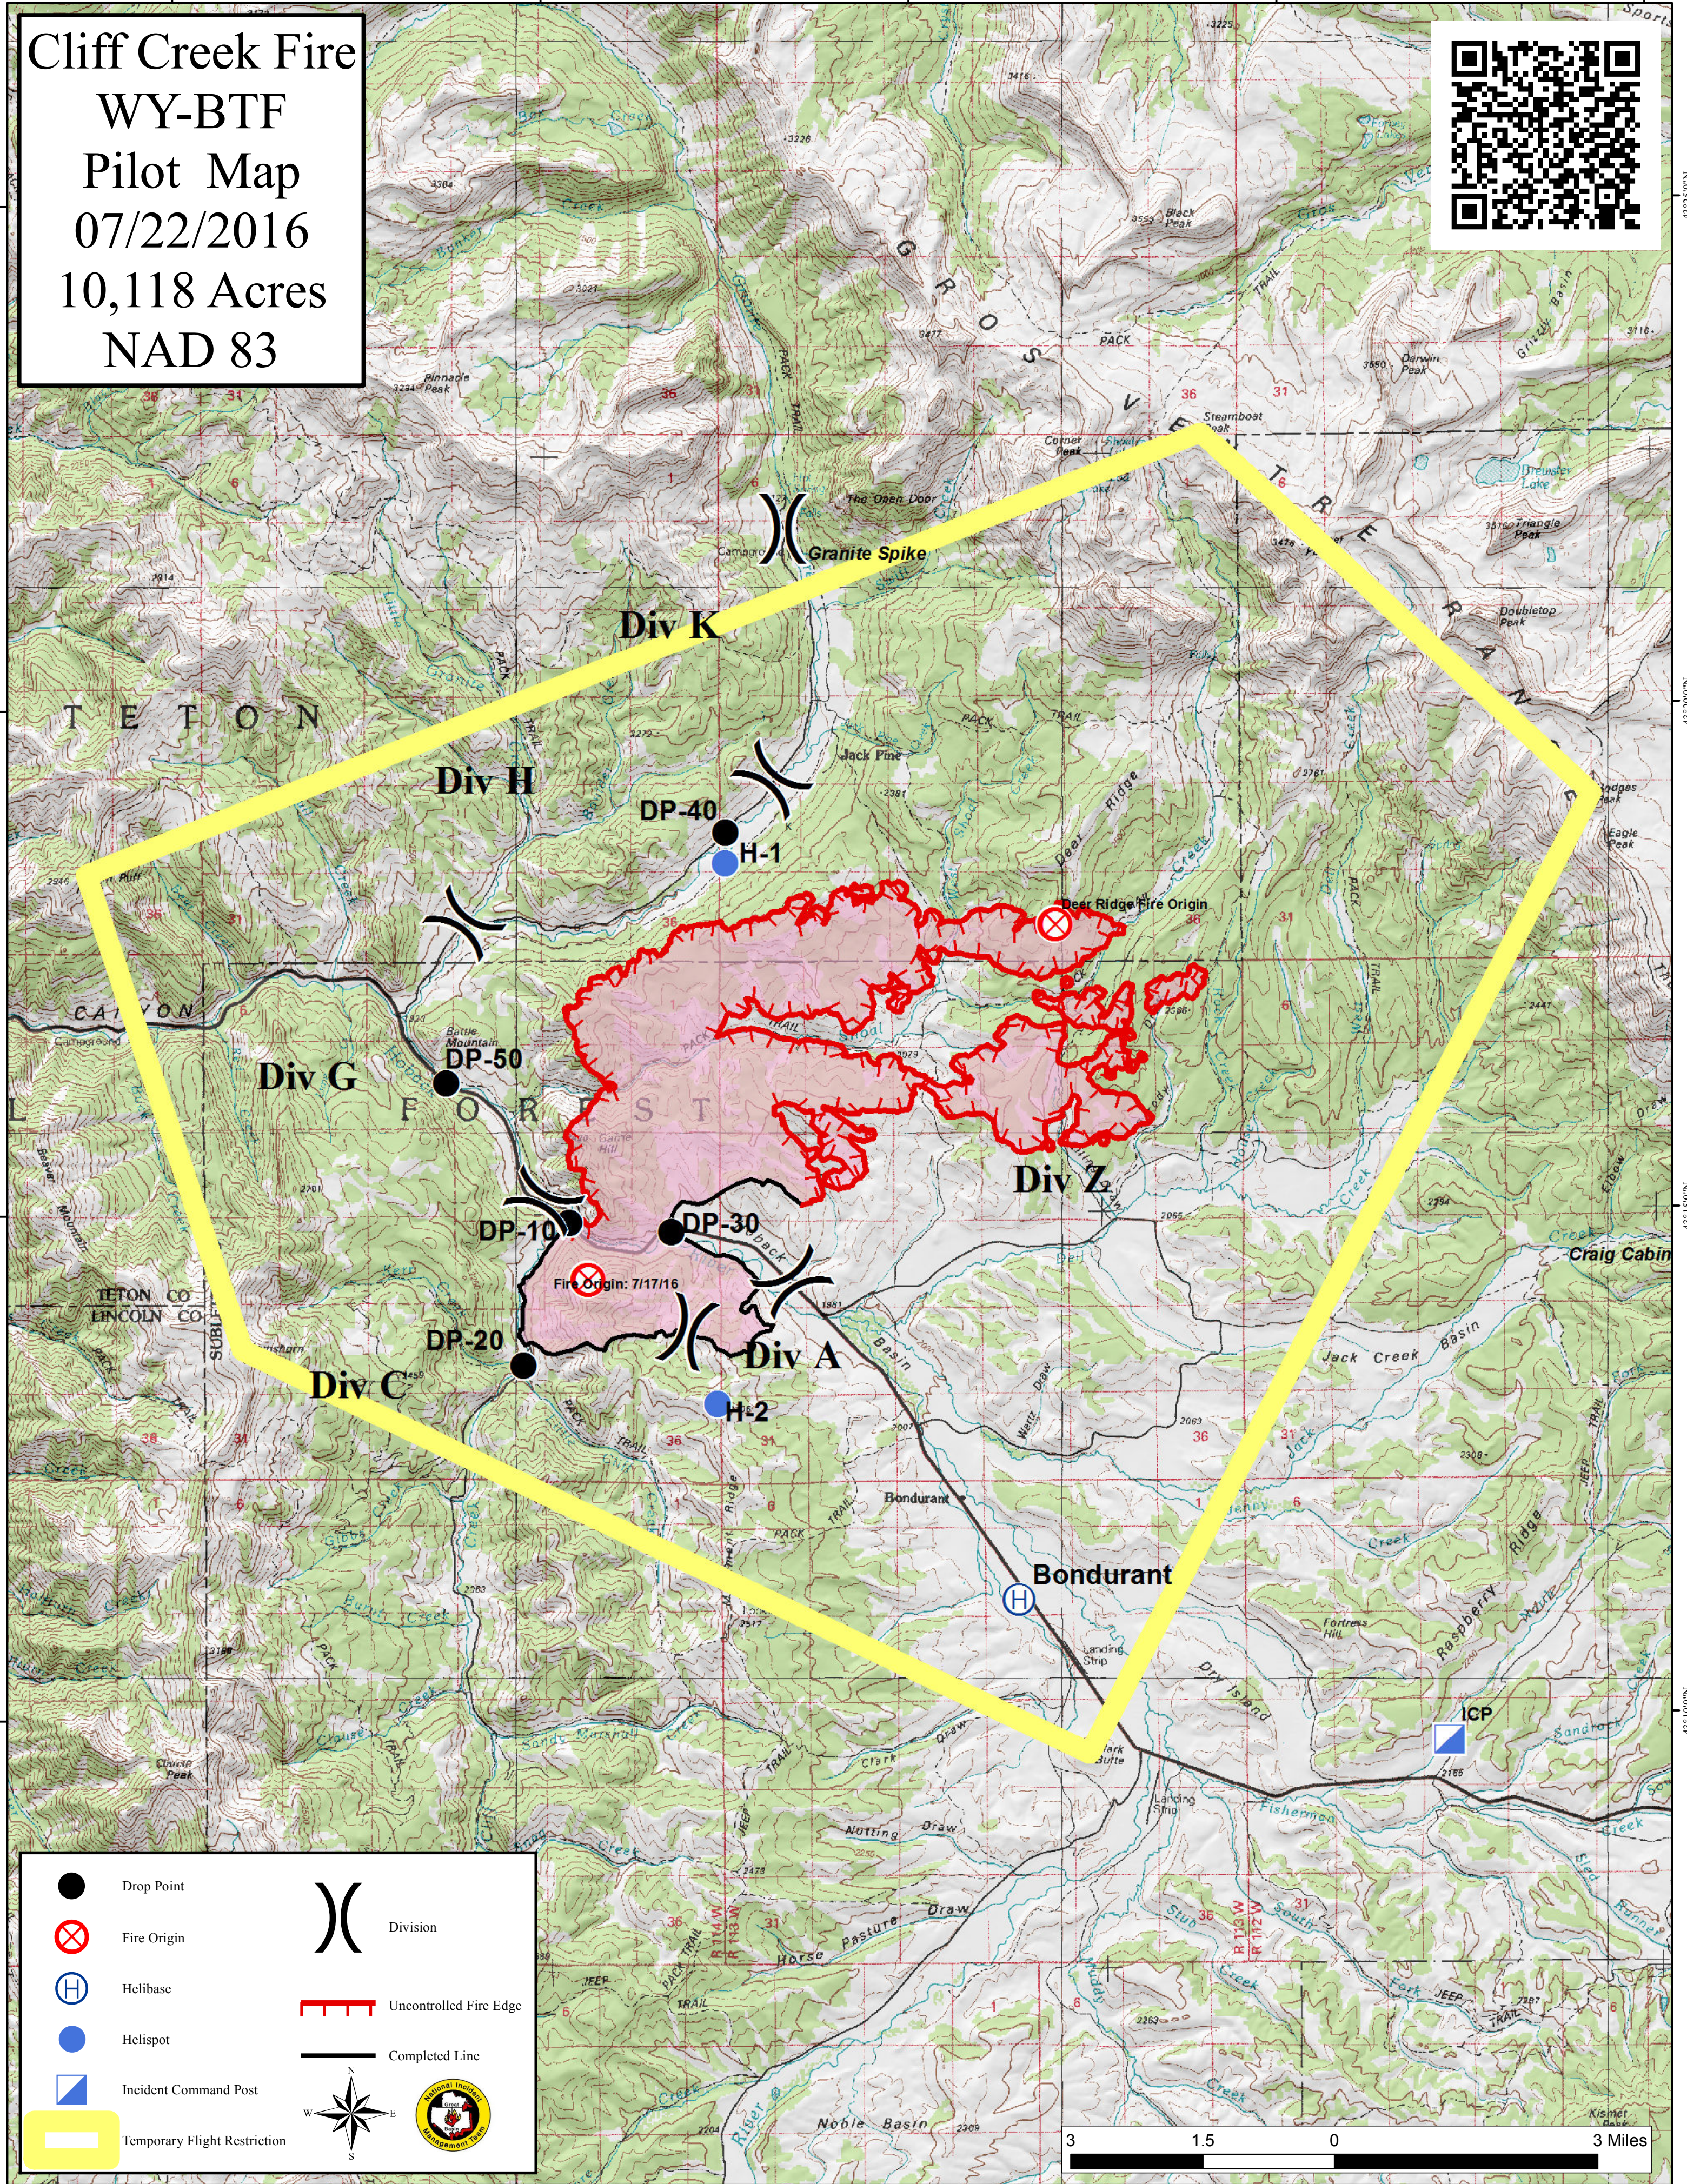

Cliff Creek Fire
 WY-BTF
 Pilot Map
 07/22/2016
 10,118 Acres
 NAD 83

	Drop Point		Division
	Fire Origin		Uncontrolled Fire Edge
	Helibase		Completed Line
	Helispot		
	Incident Command Post		
	Temporary Flight Restriction		