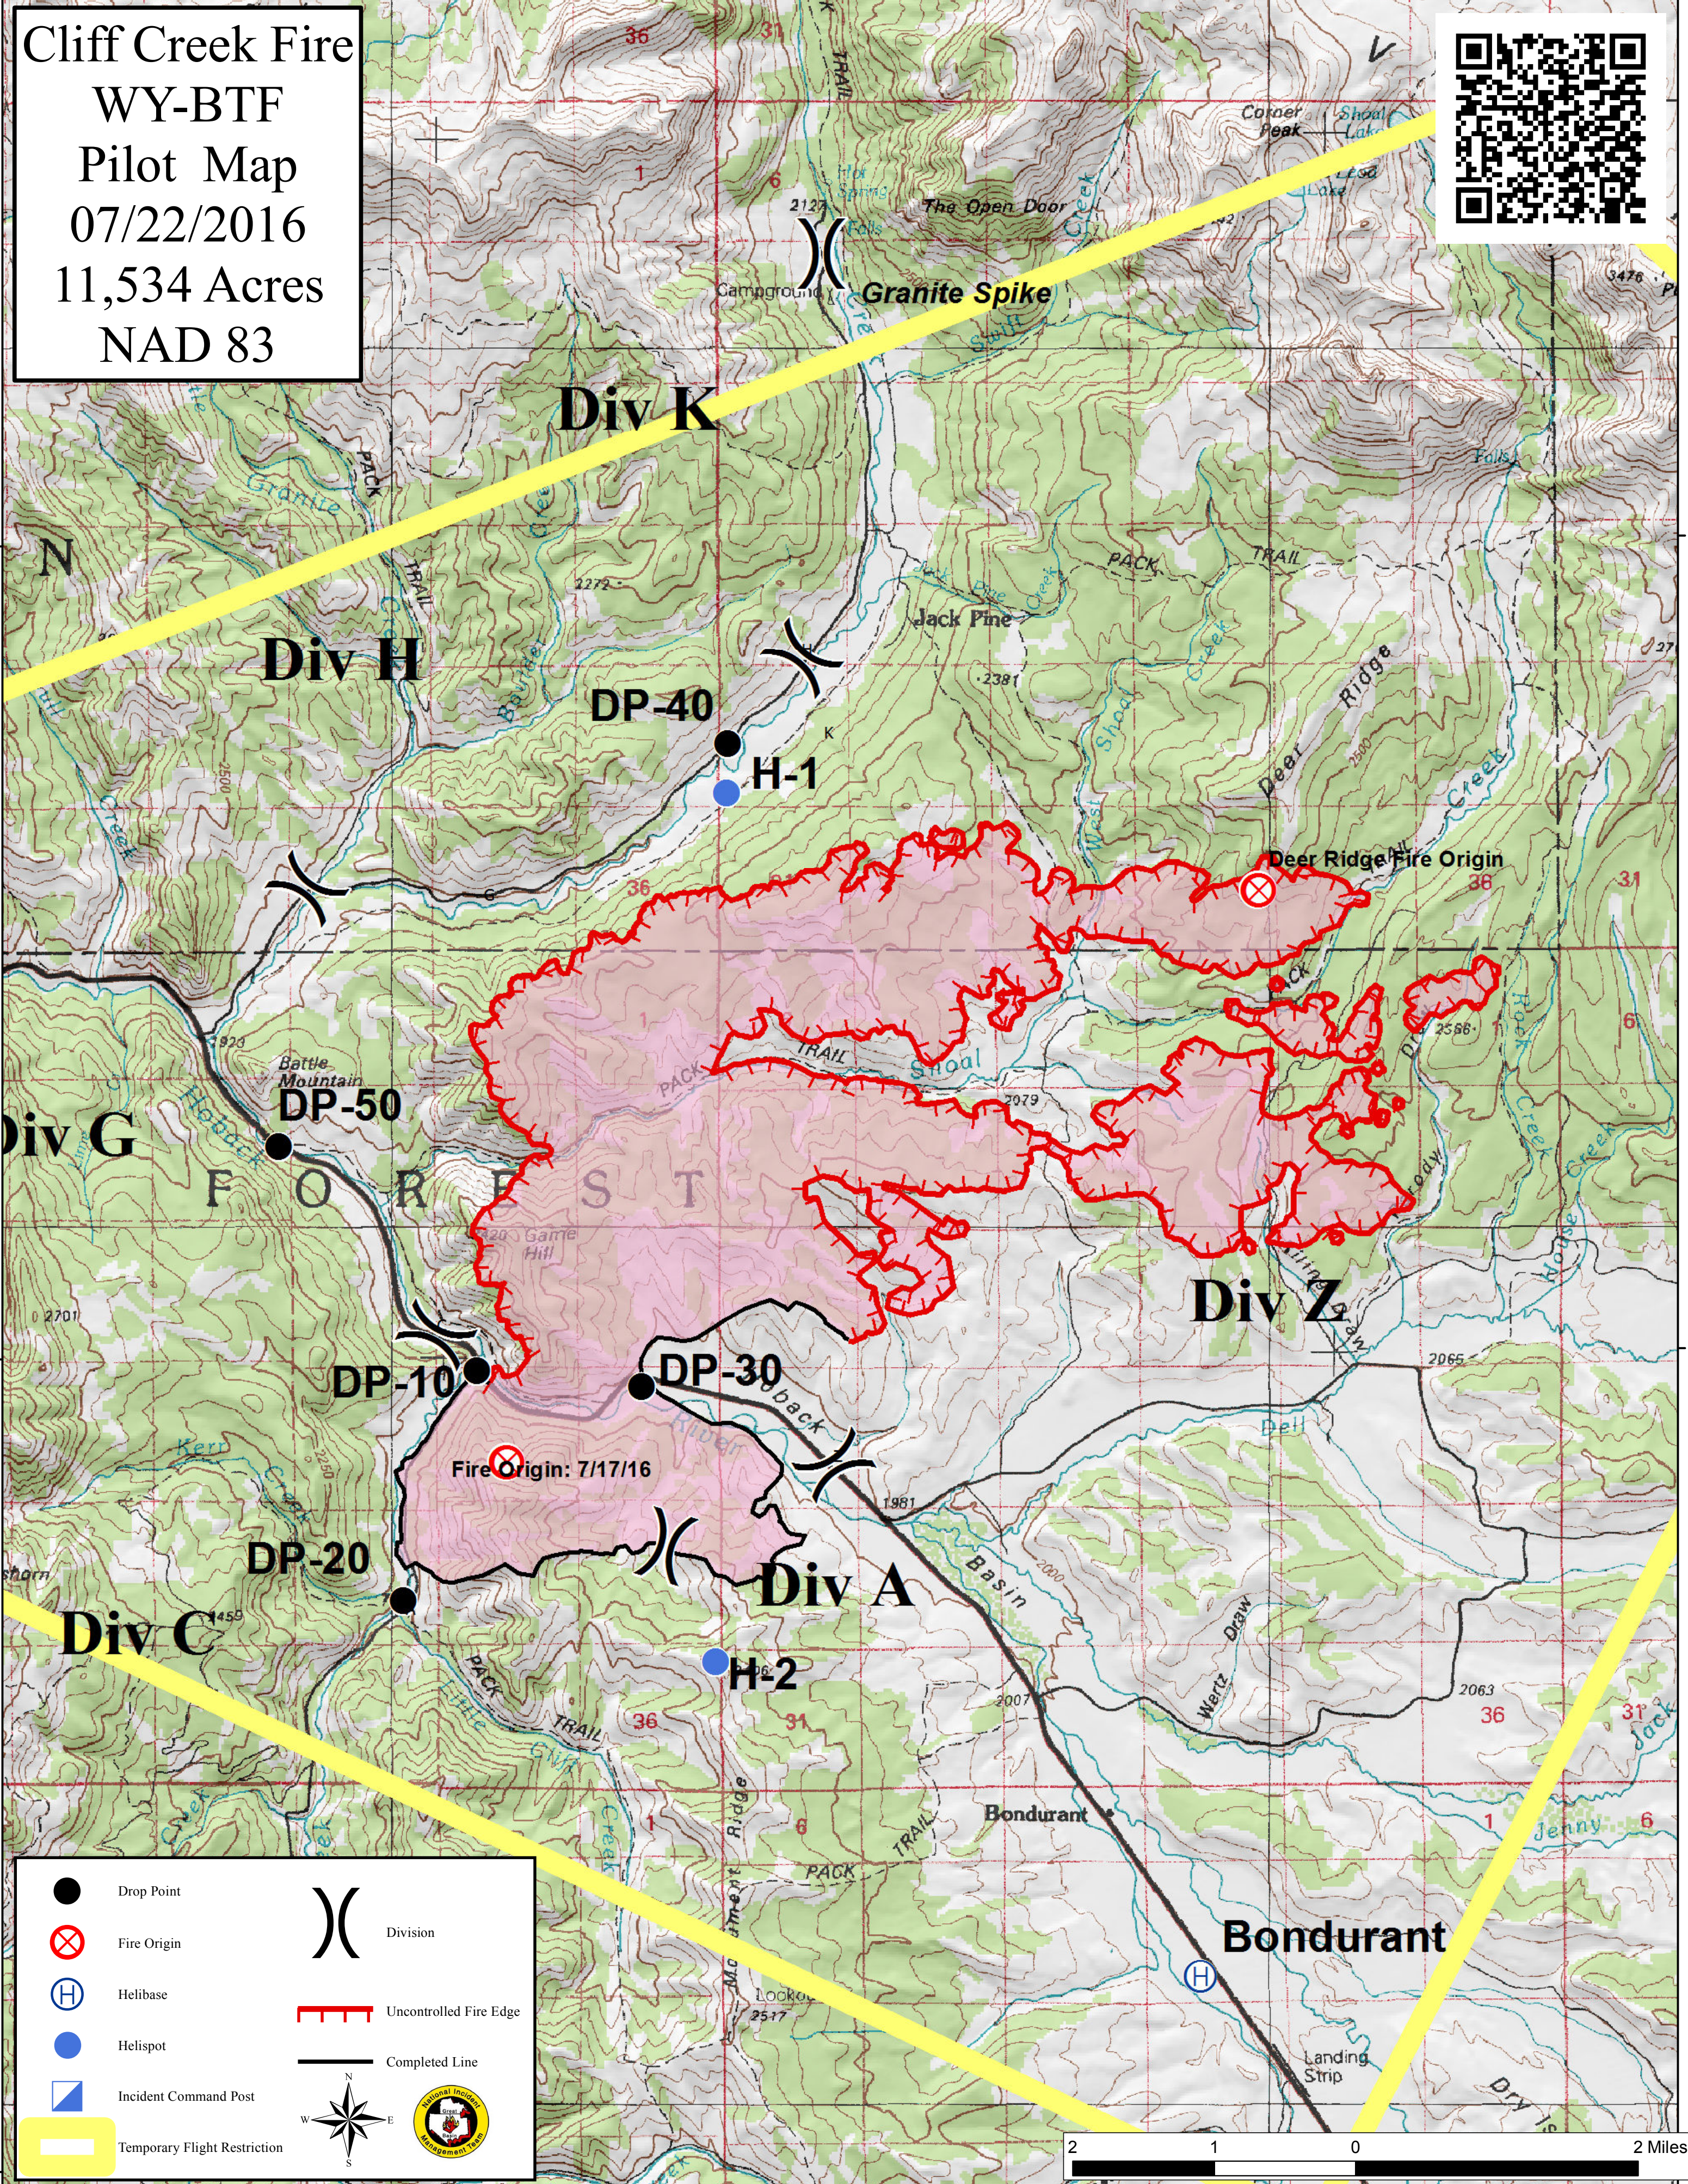

Cliff Creek Fire
 WY-BTF
 Pilot Map
 07/22/2016
 11,534 Acres
 NAD 83

	Drop Point		Division
	Fire Origin		Uncontrolled Fire Edge
	Helibase		Completed Line
	Helispot		
	Incident Command Post		
	Temporary Flight Restriction		