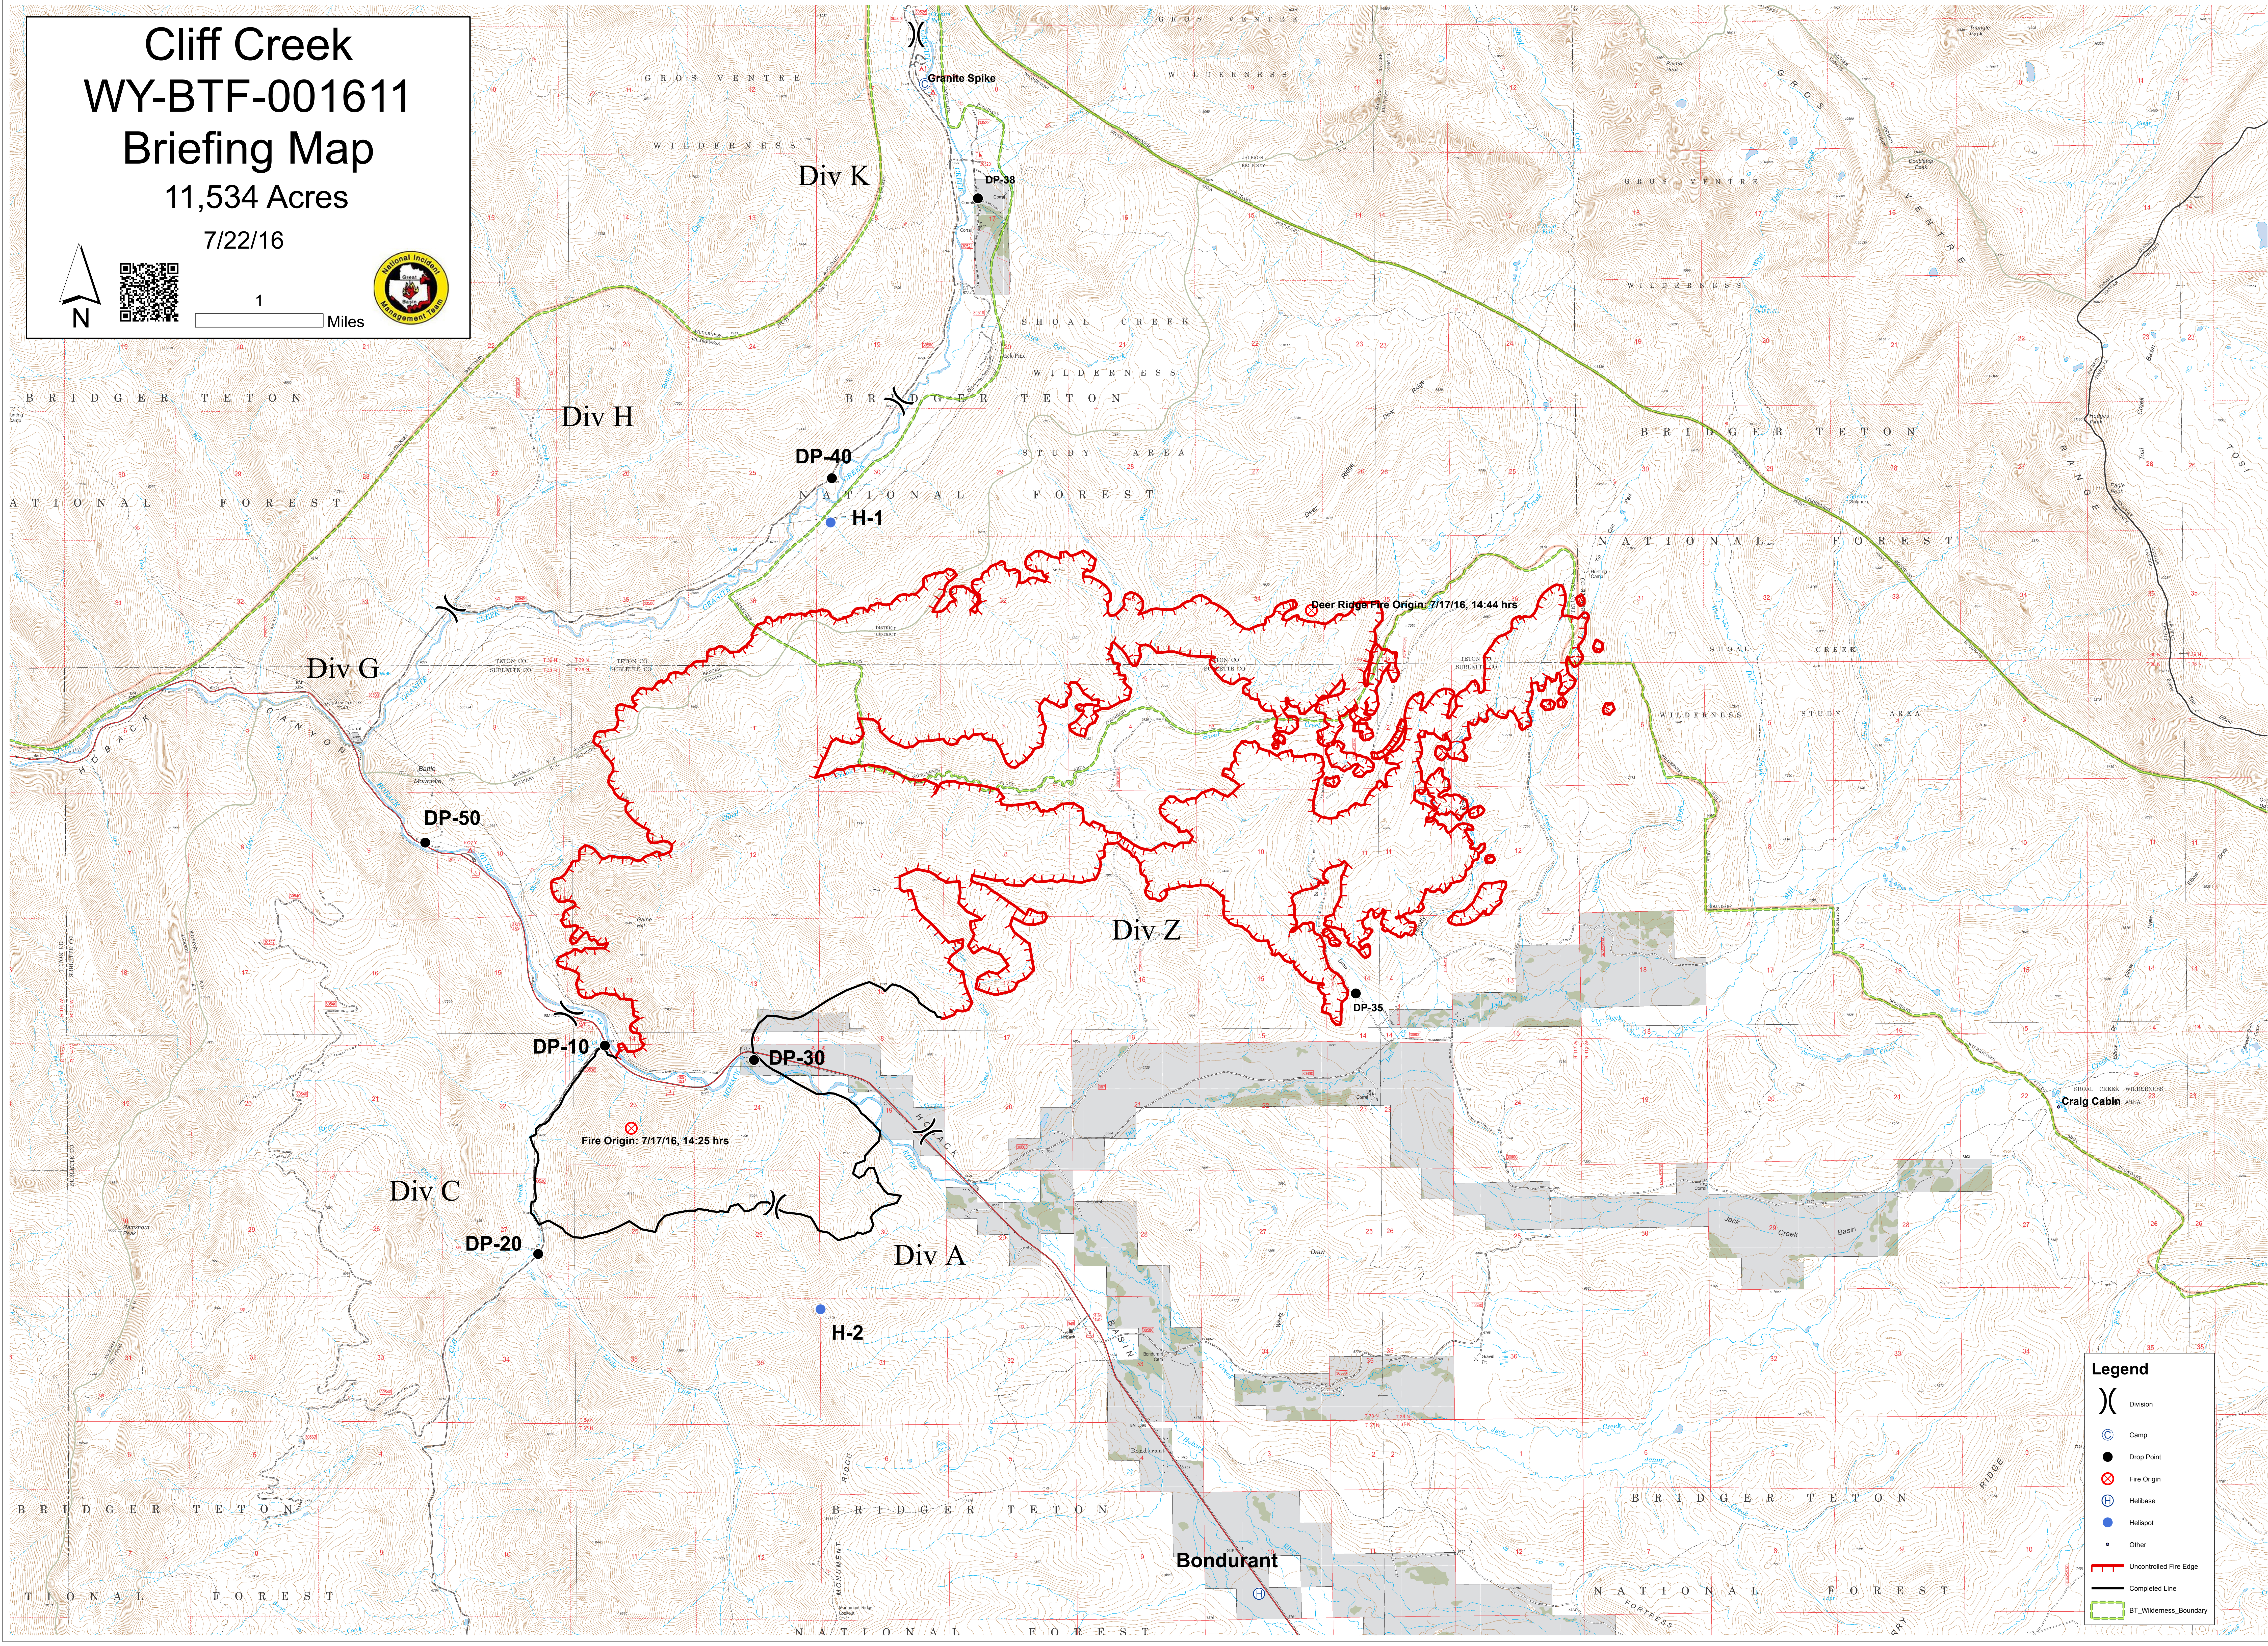

Cliff Creek WY-BTF-001611 Briefing Map

11,534 Acres

7/22/16

1

Miles

Deer Ridge Fire Origin: 7/17/16, 14:44 hrs

Fire Origin: 7/17/16, 14:25 hrs

Legend

- (X) Division
- (C) Camp
- (●) Drop Point
- (⊗) Fire Origin
- (H) Helibase
- (●) Heliport
- (●) Other
- Uncontrolled Fire Edge
- Completed Line
- BT_Wilderness_Boundary