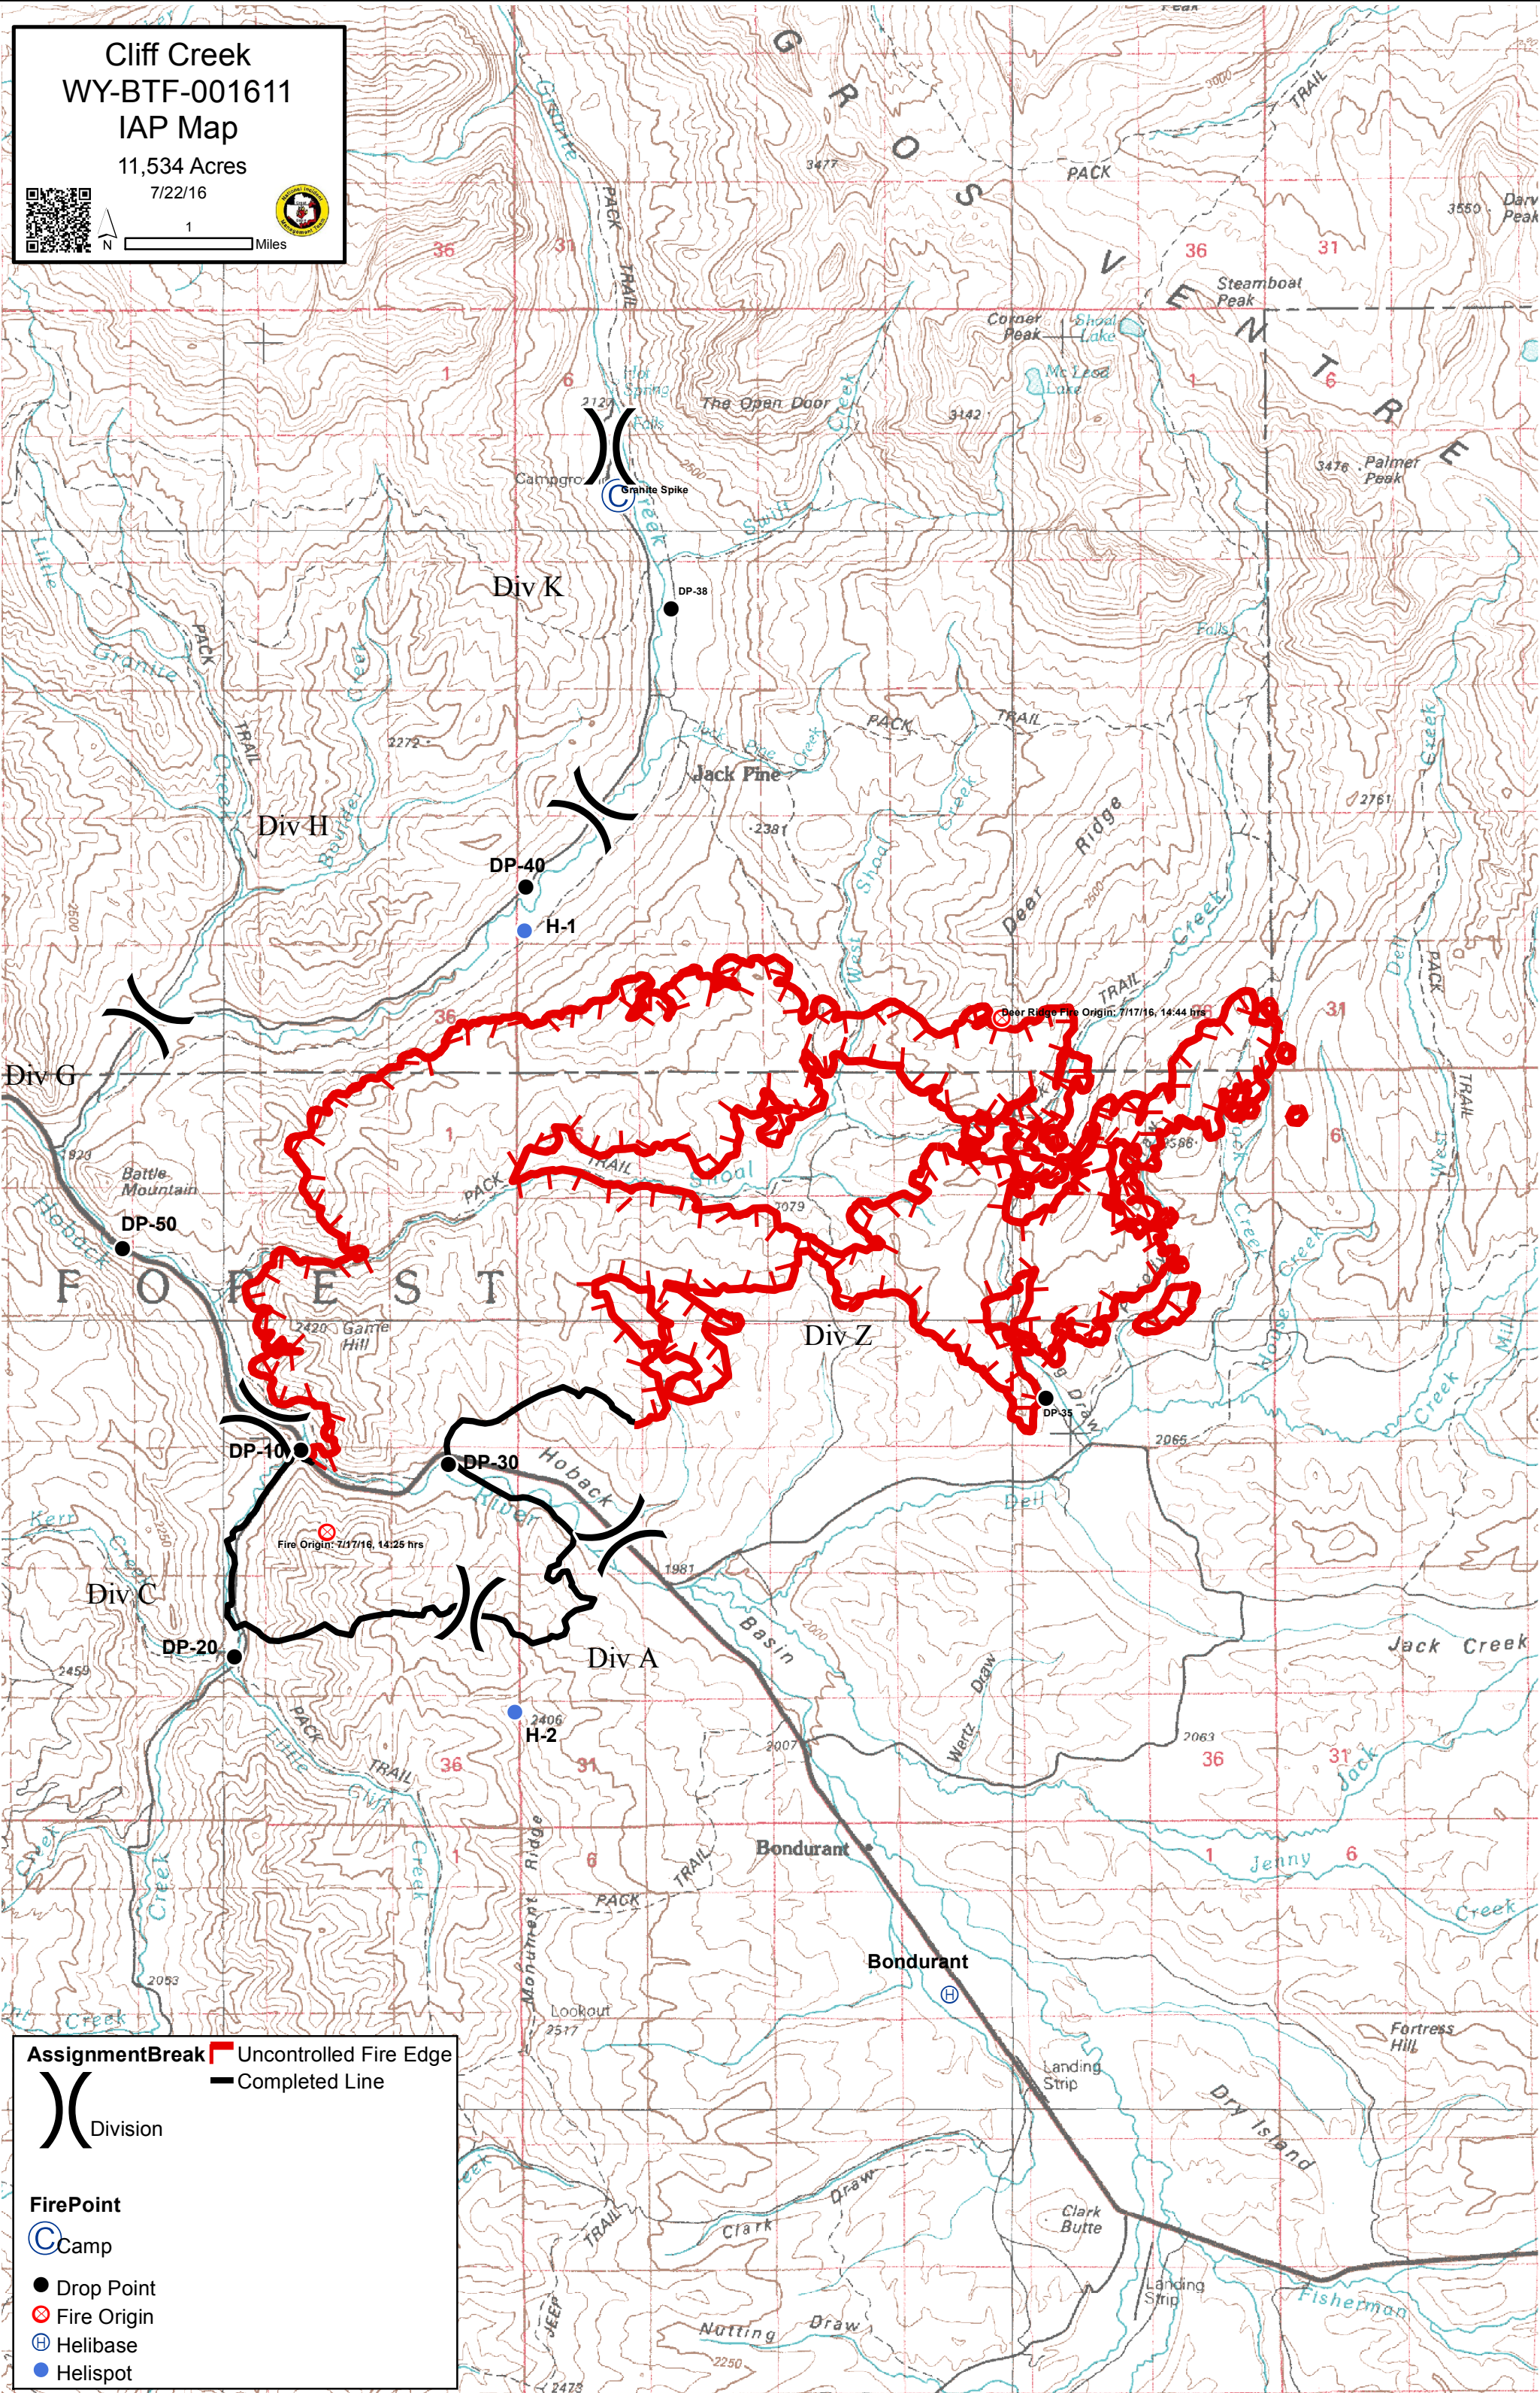

Cliff Creek  
 WY-BTF-001611  
 IAP Map  
 11,534 Acres  
 7/22/16

**AssignmentBreak**

-  Uncontrolled Fire Edge
-  Completed Line

**Division**

 Division

**FirePoint**

-  Camp
-  Drop Point
-  Fire Origin
-  Helibase
-  Helispot