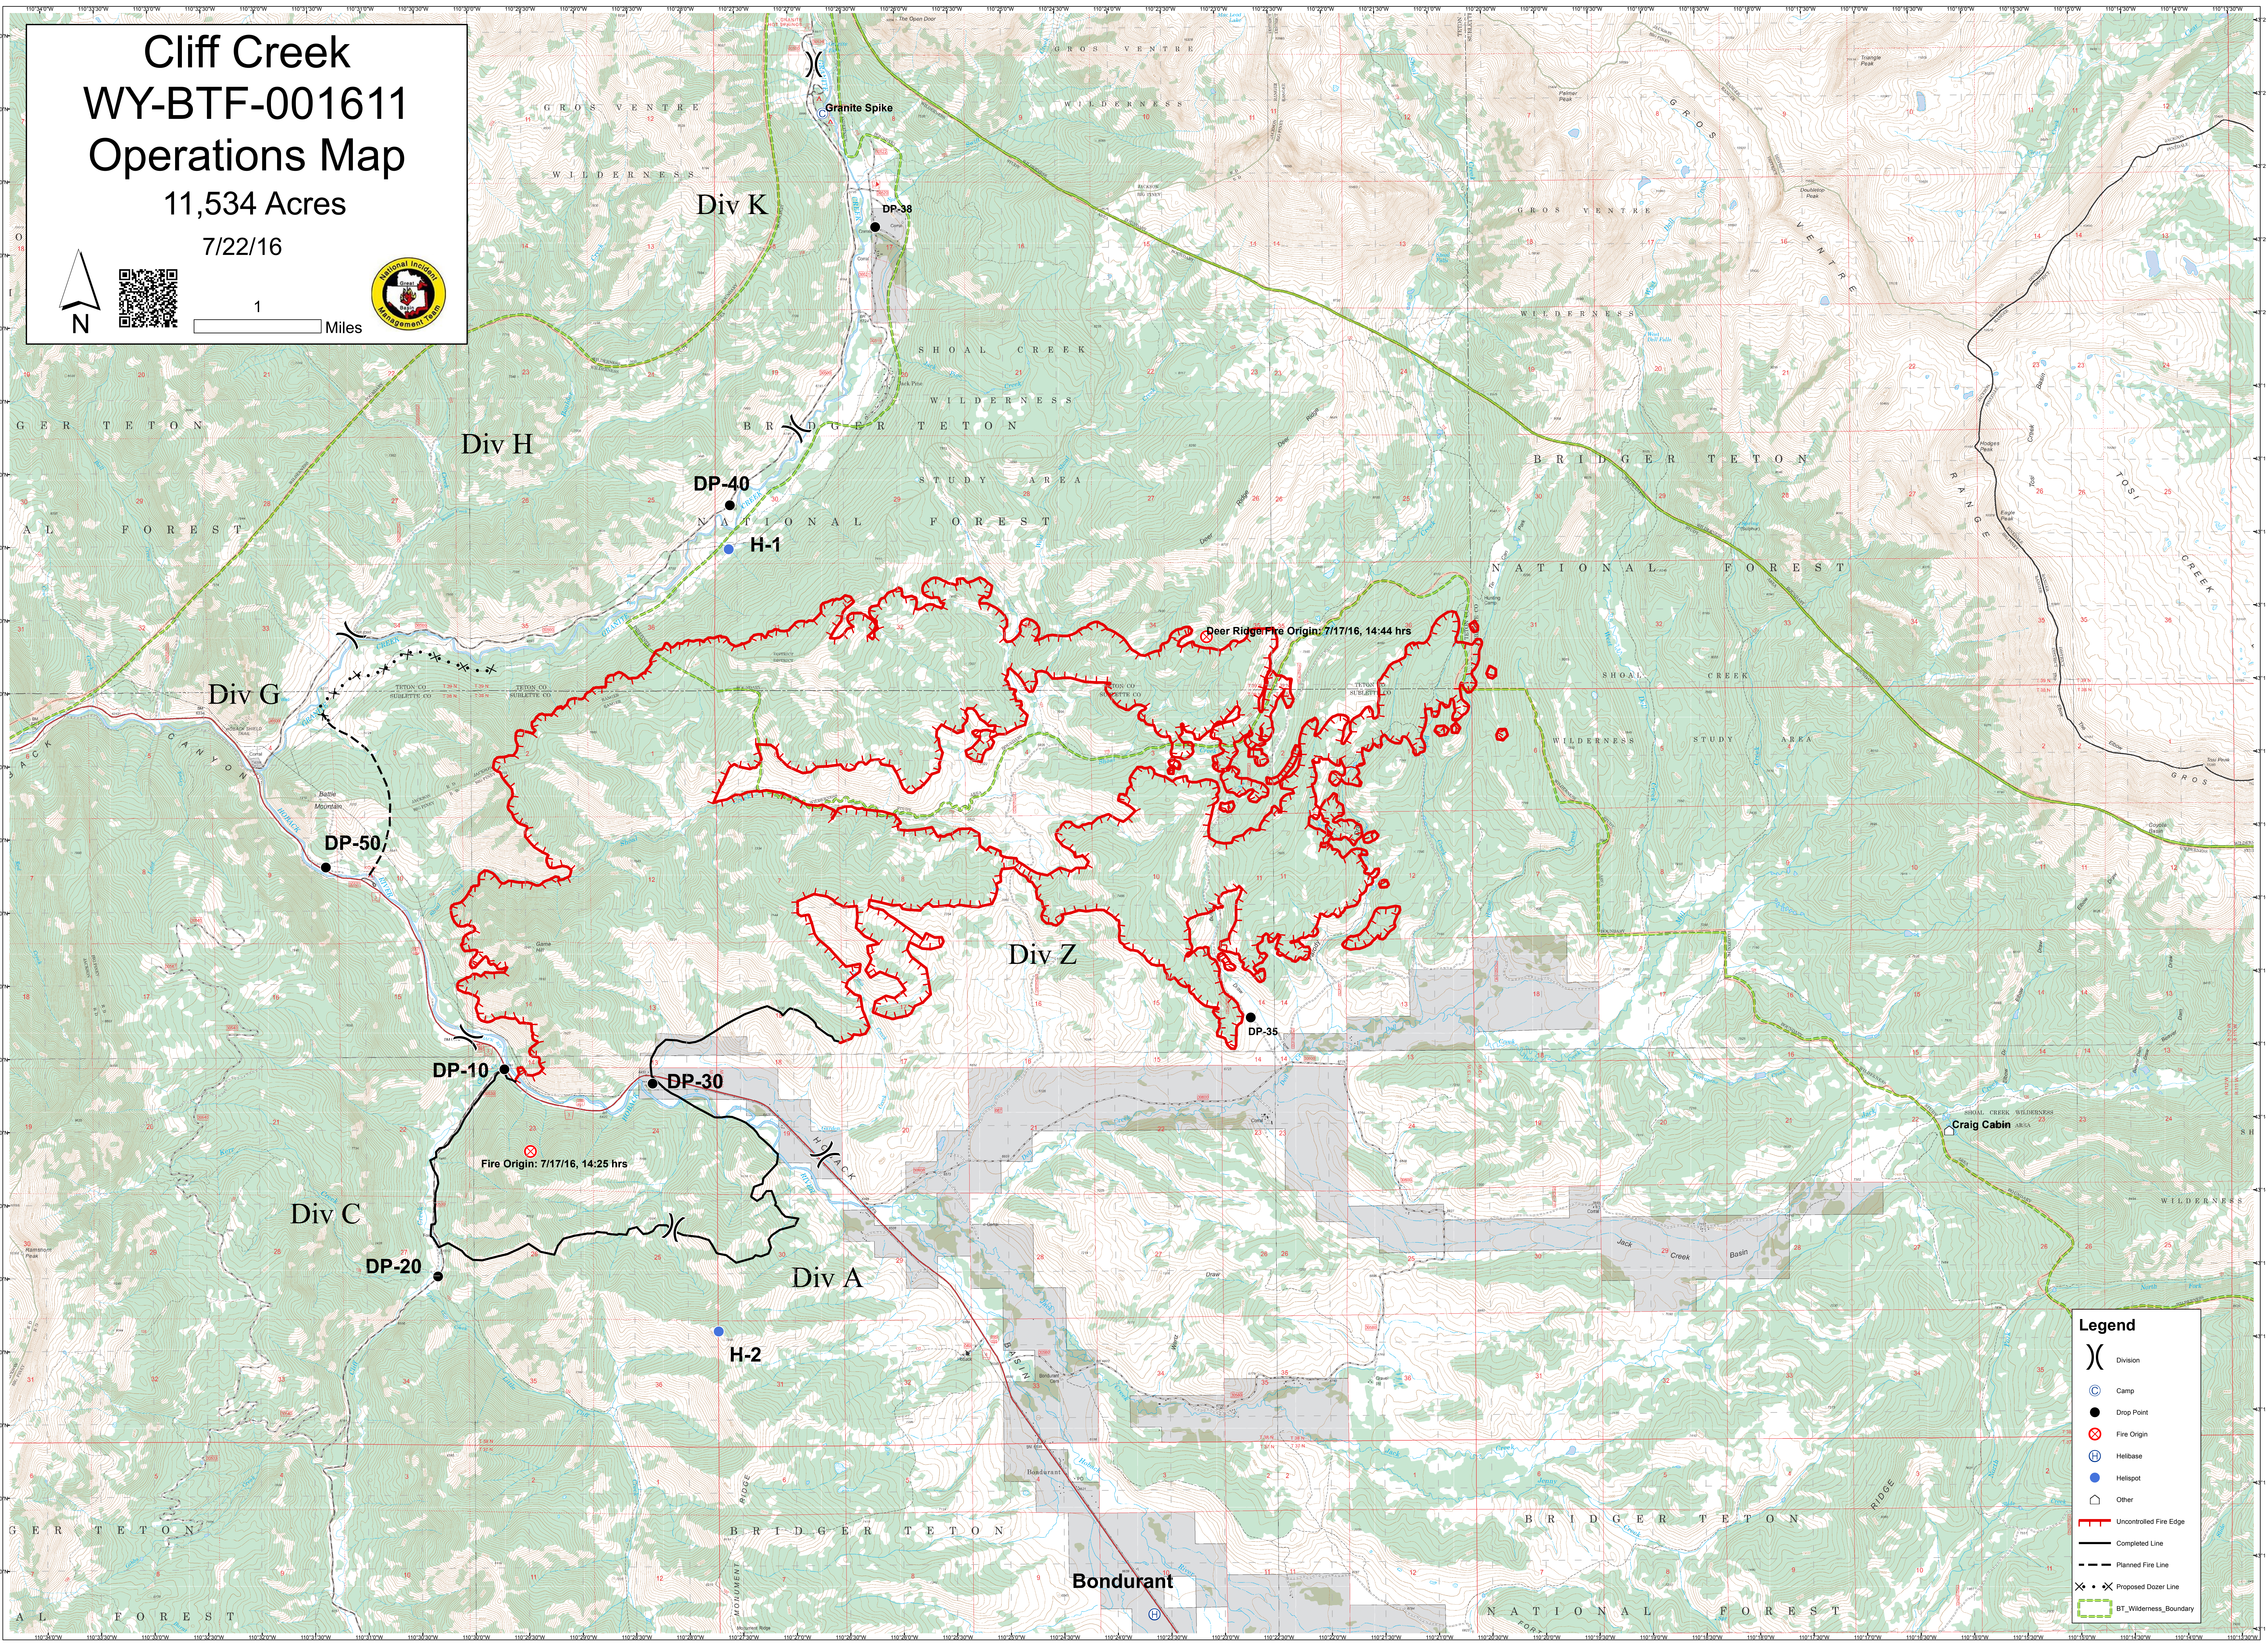

# Cliff Creek WY-BTF-001611 Operations Map

11,534 Acres

7/22/16

1

Miles

**Legend**

- Division
- Camp
- Drop Point
- Fire Origin
- Helibase
- Helispot
- Other
- Uncontrolled Fire Edge
- Completed Line
- Planned Fire Line
- Proposed Dozer Line
- BT\_Wilderness\_Boundary