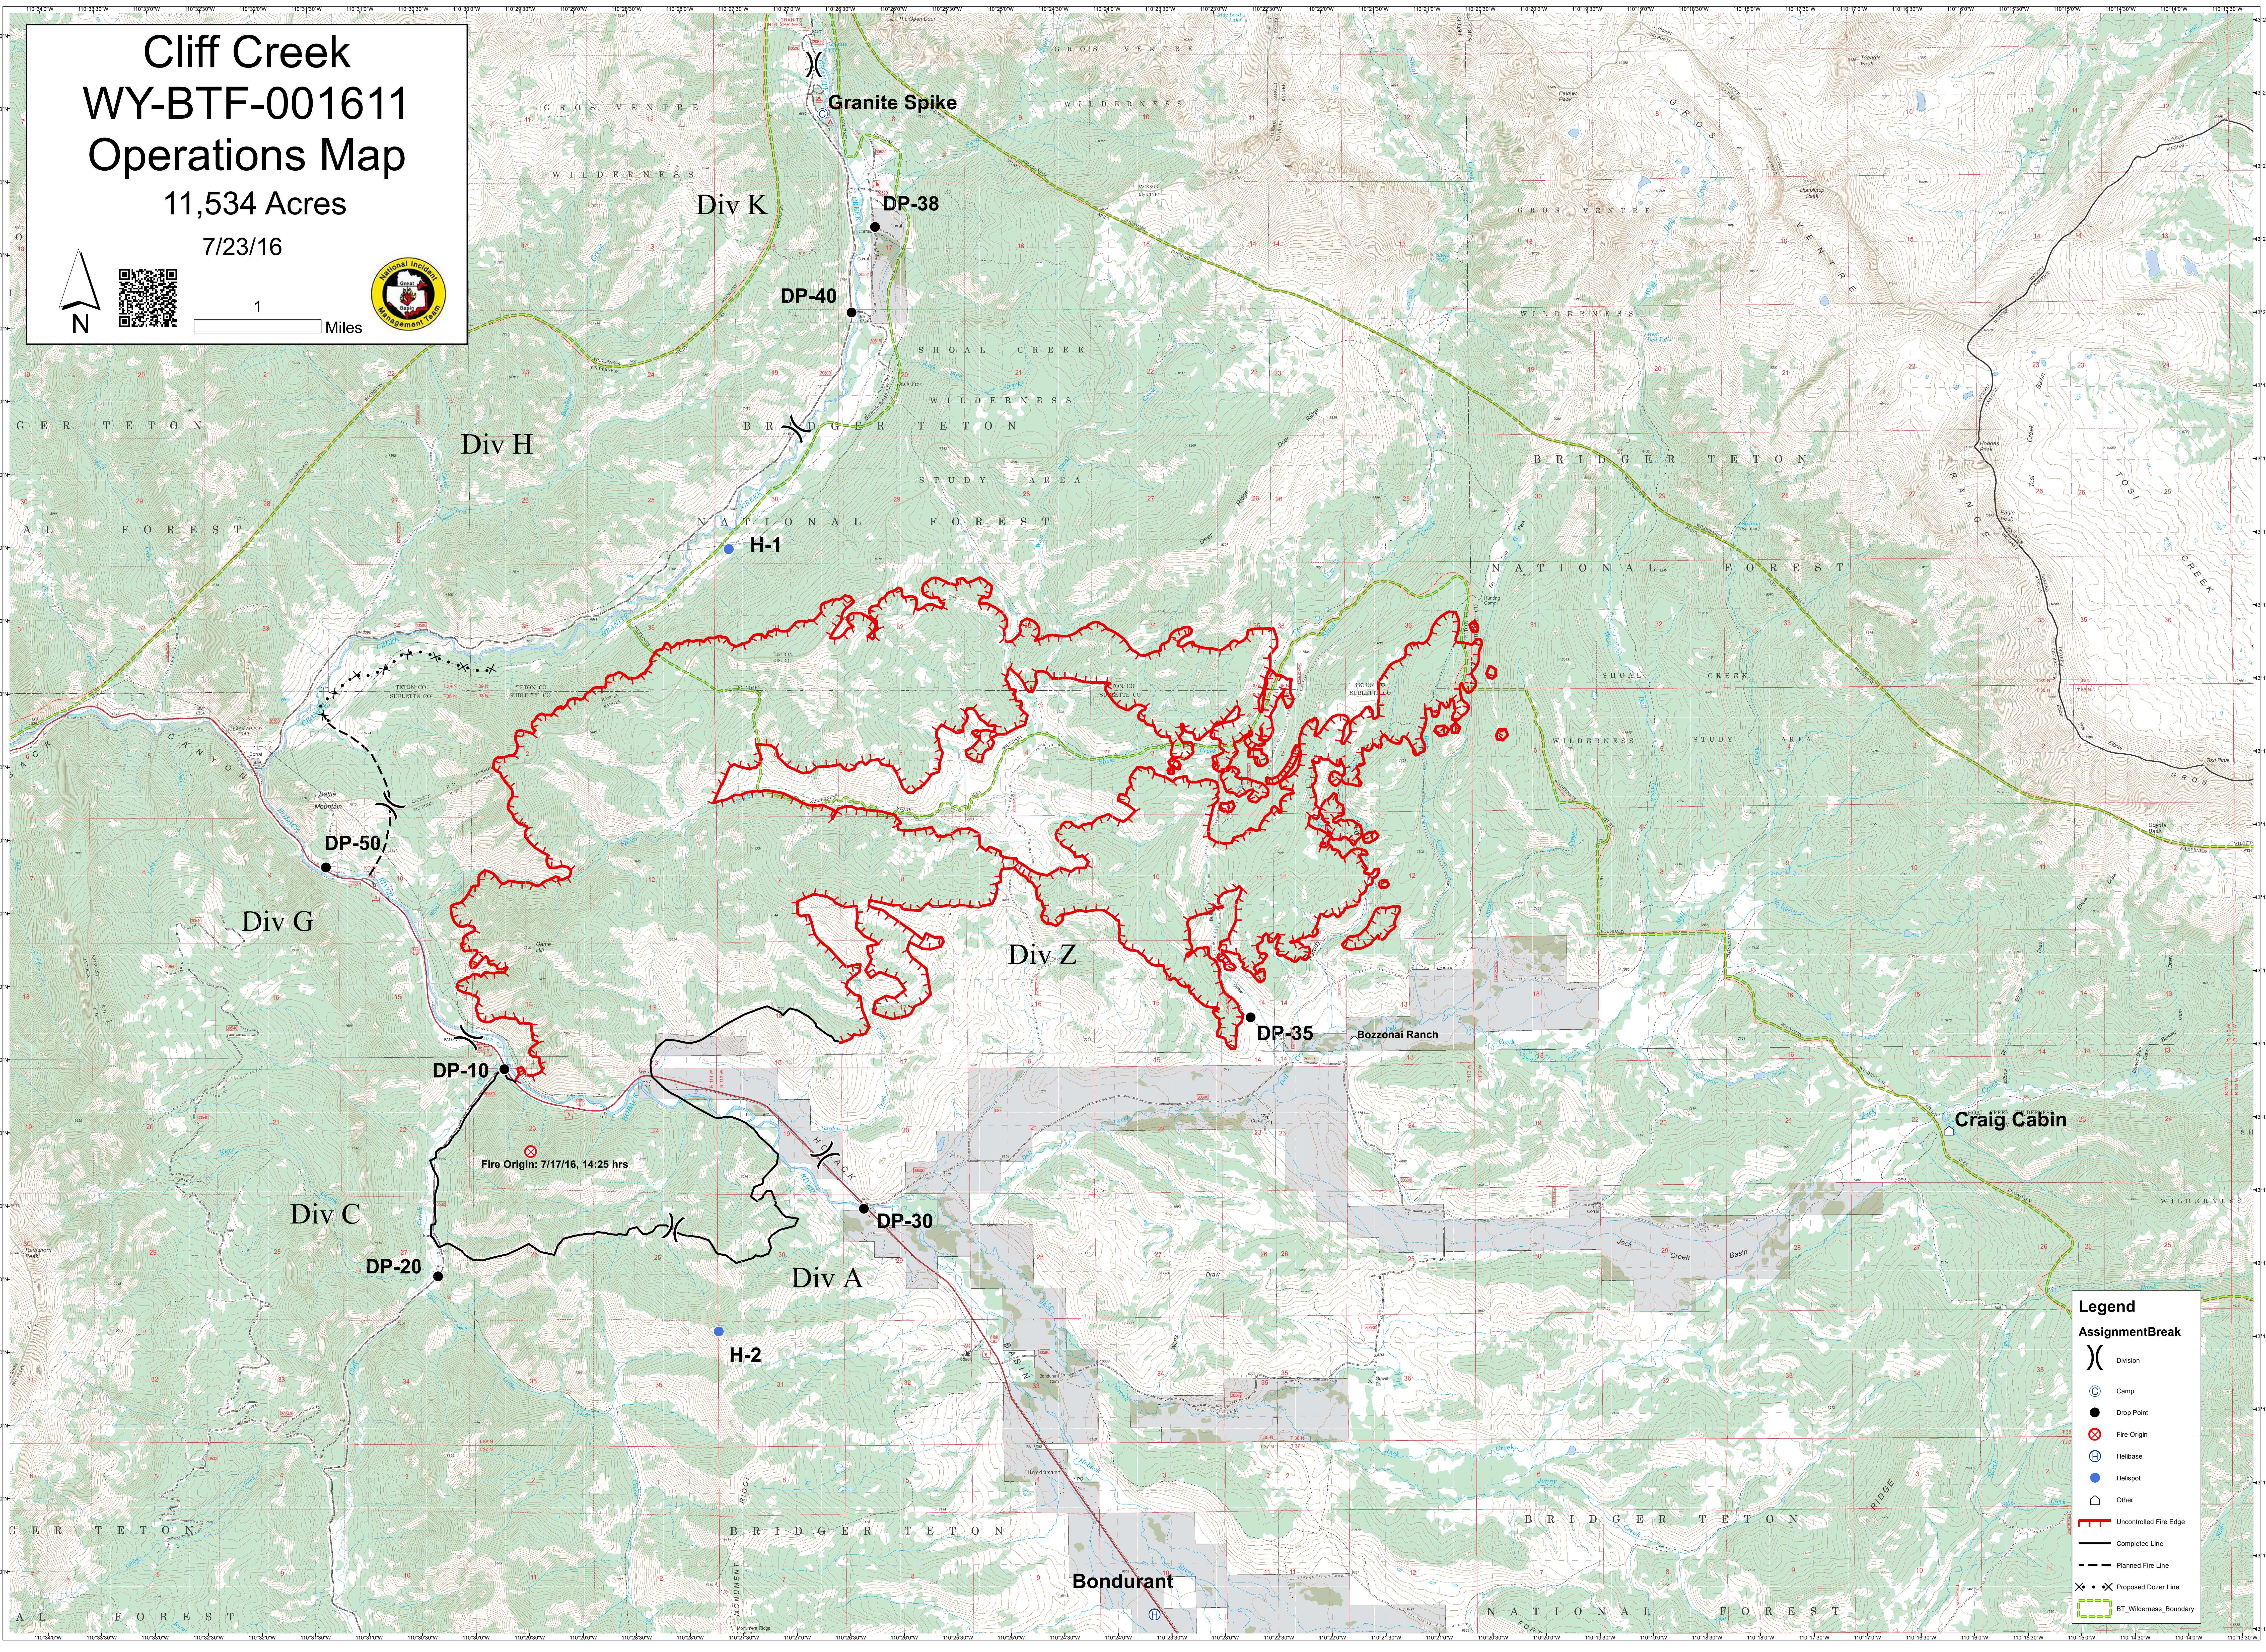

Cliff Creek WY-BTF-001611 Operations Map

11,534 Acres

7/23/16

1

Miles

Legend

AssignmentBreak

- Division
- Camp
- Drop Point
- Fire Origin
- Helibase
- Helispot
- Other
- Uncontrolled Fire Edge
- Completed Line
- Planned Fire Line
- Proposed Dozer Line
- BT_Wilderness_Boundary