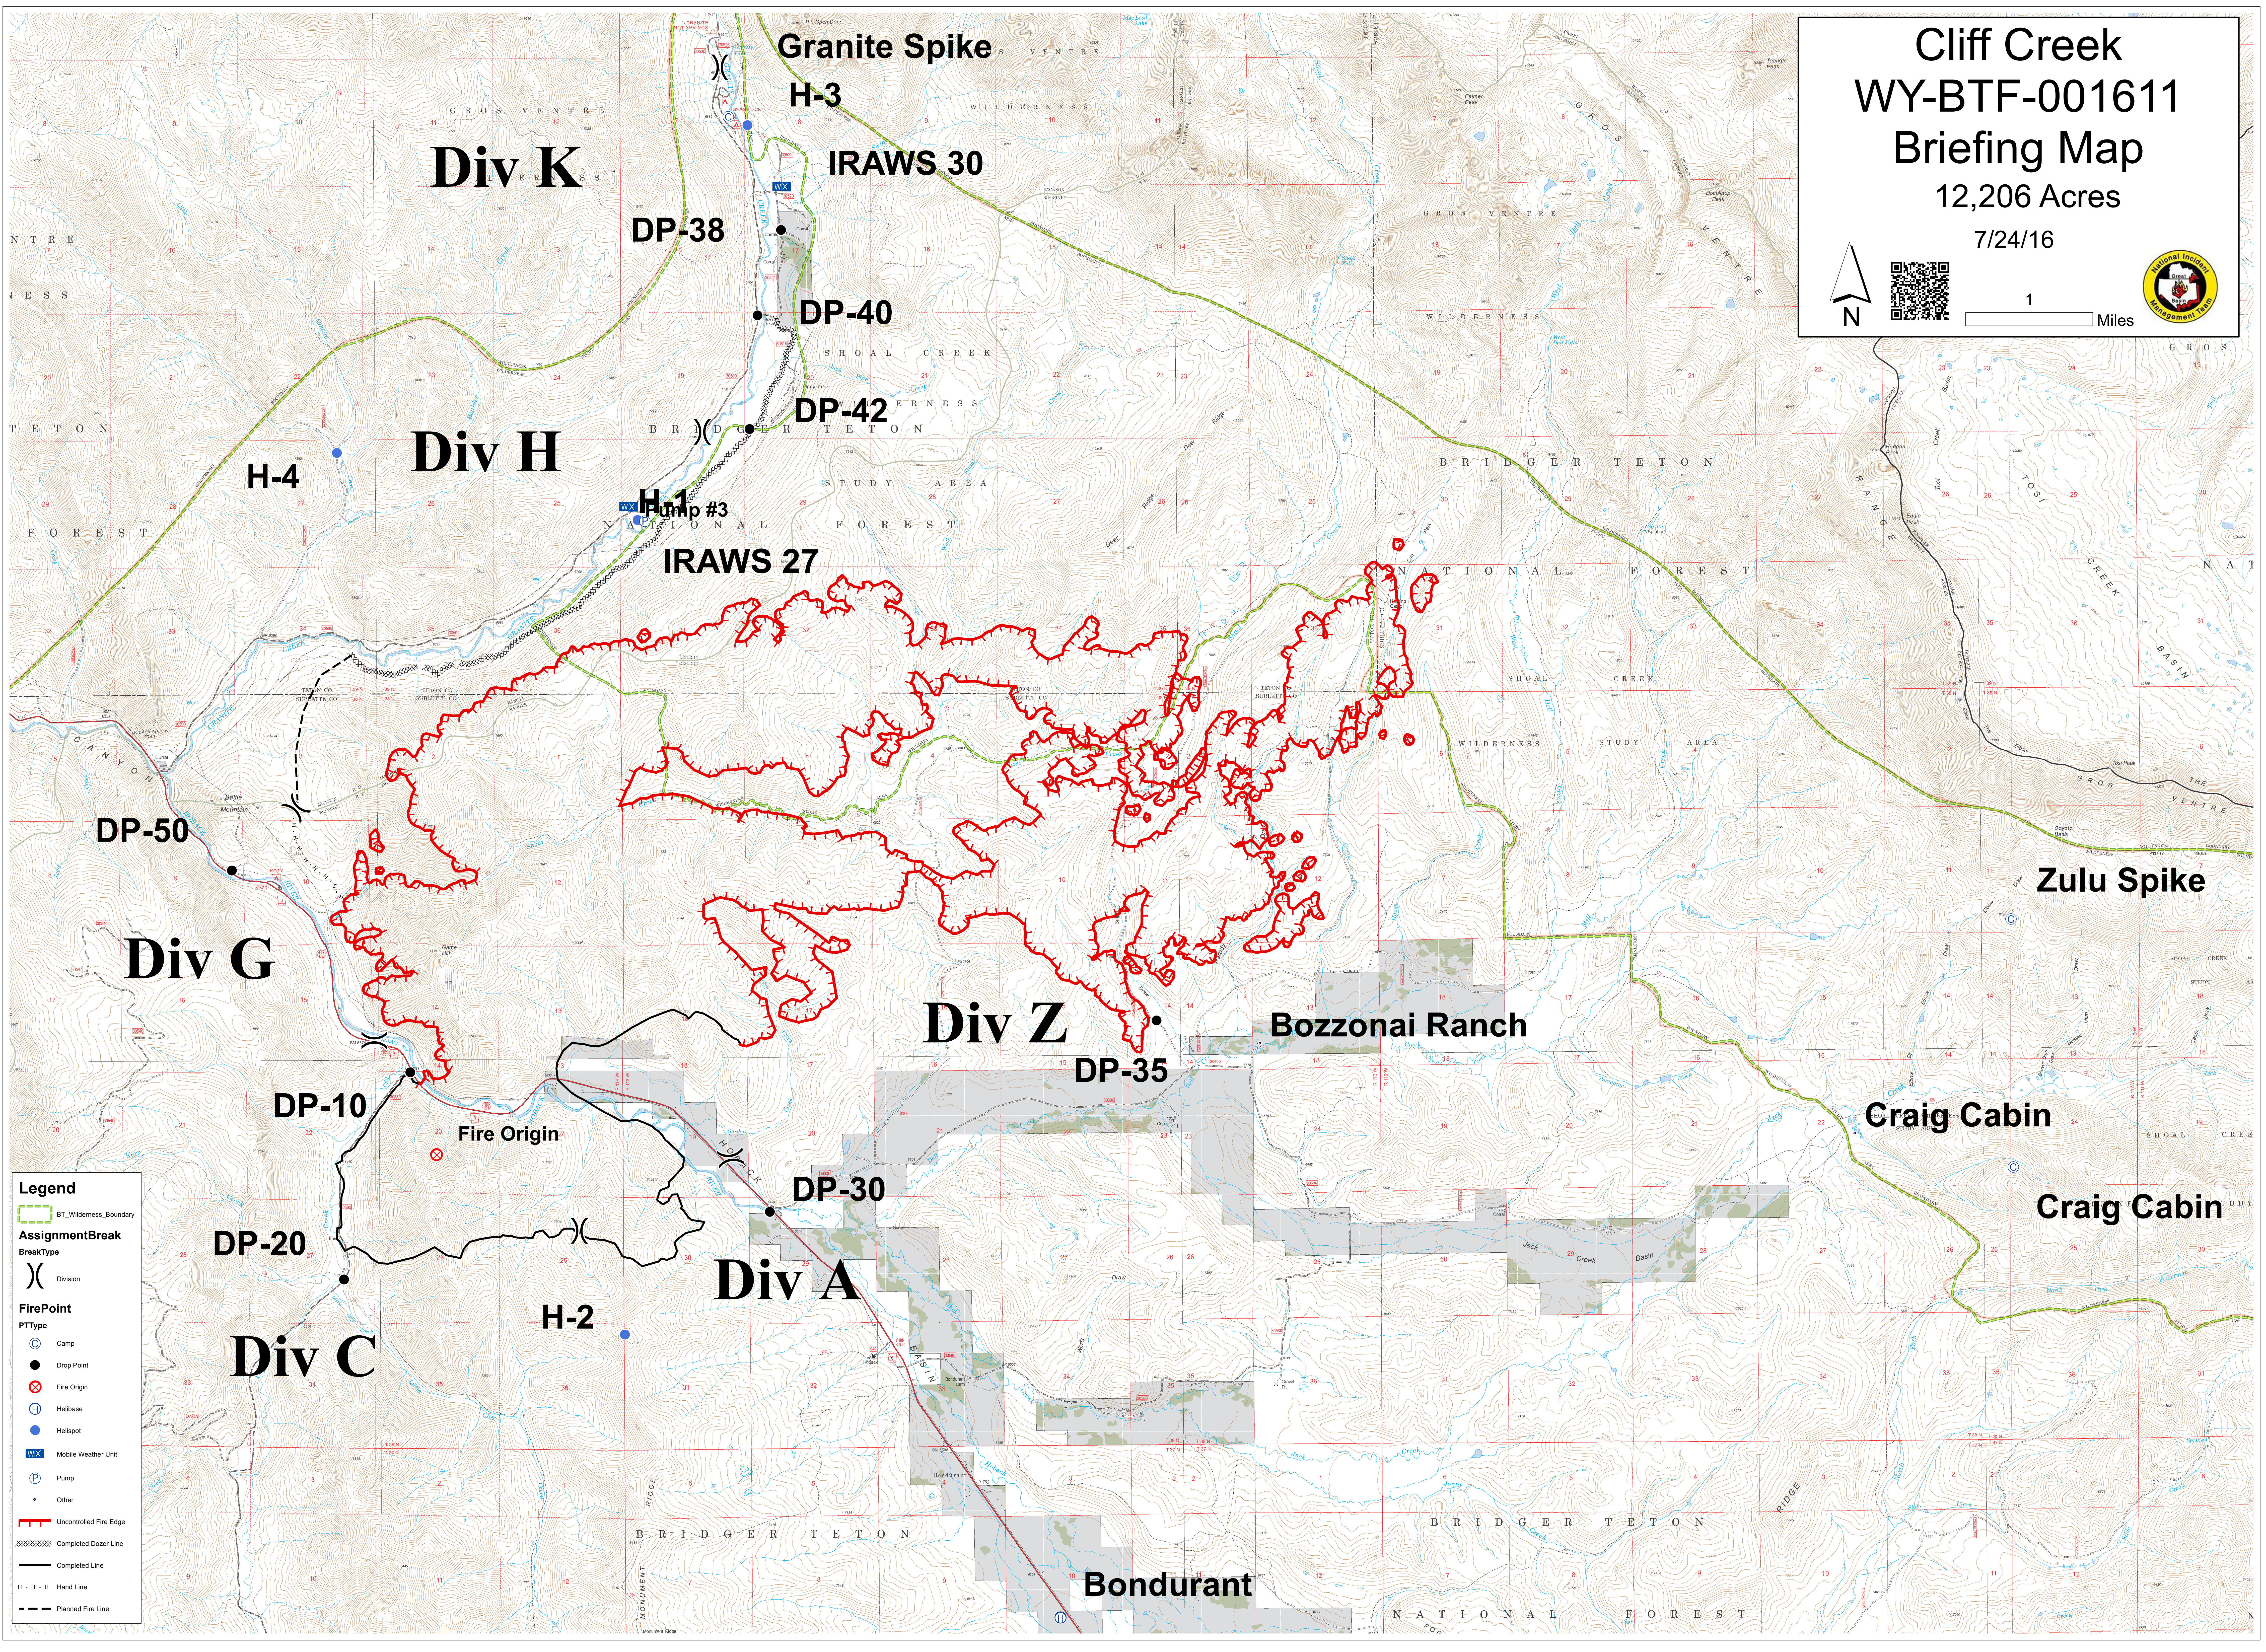

Cliff Creek WY-BTF-001611 Briefing Map 12,206 Acres 7/24/16

1 Miles

Legend

- BT_Wilderness_Boundary
- AssignmentBreak
- BreakType
- Division
- FirePoint
- PTType
- Camp
- Drop Point
- Fire Origin
- Helibase
- Helispot
- Mobile Weather Unit
- Pump
- Other
- Uncontrolled Fire Edge
- Completed Dozer Line
- Completed Line
- Hand Line
- Planned Fire Line