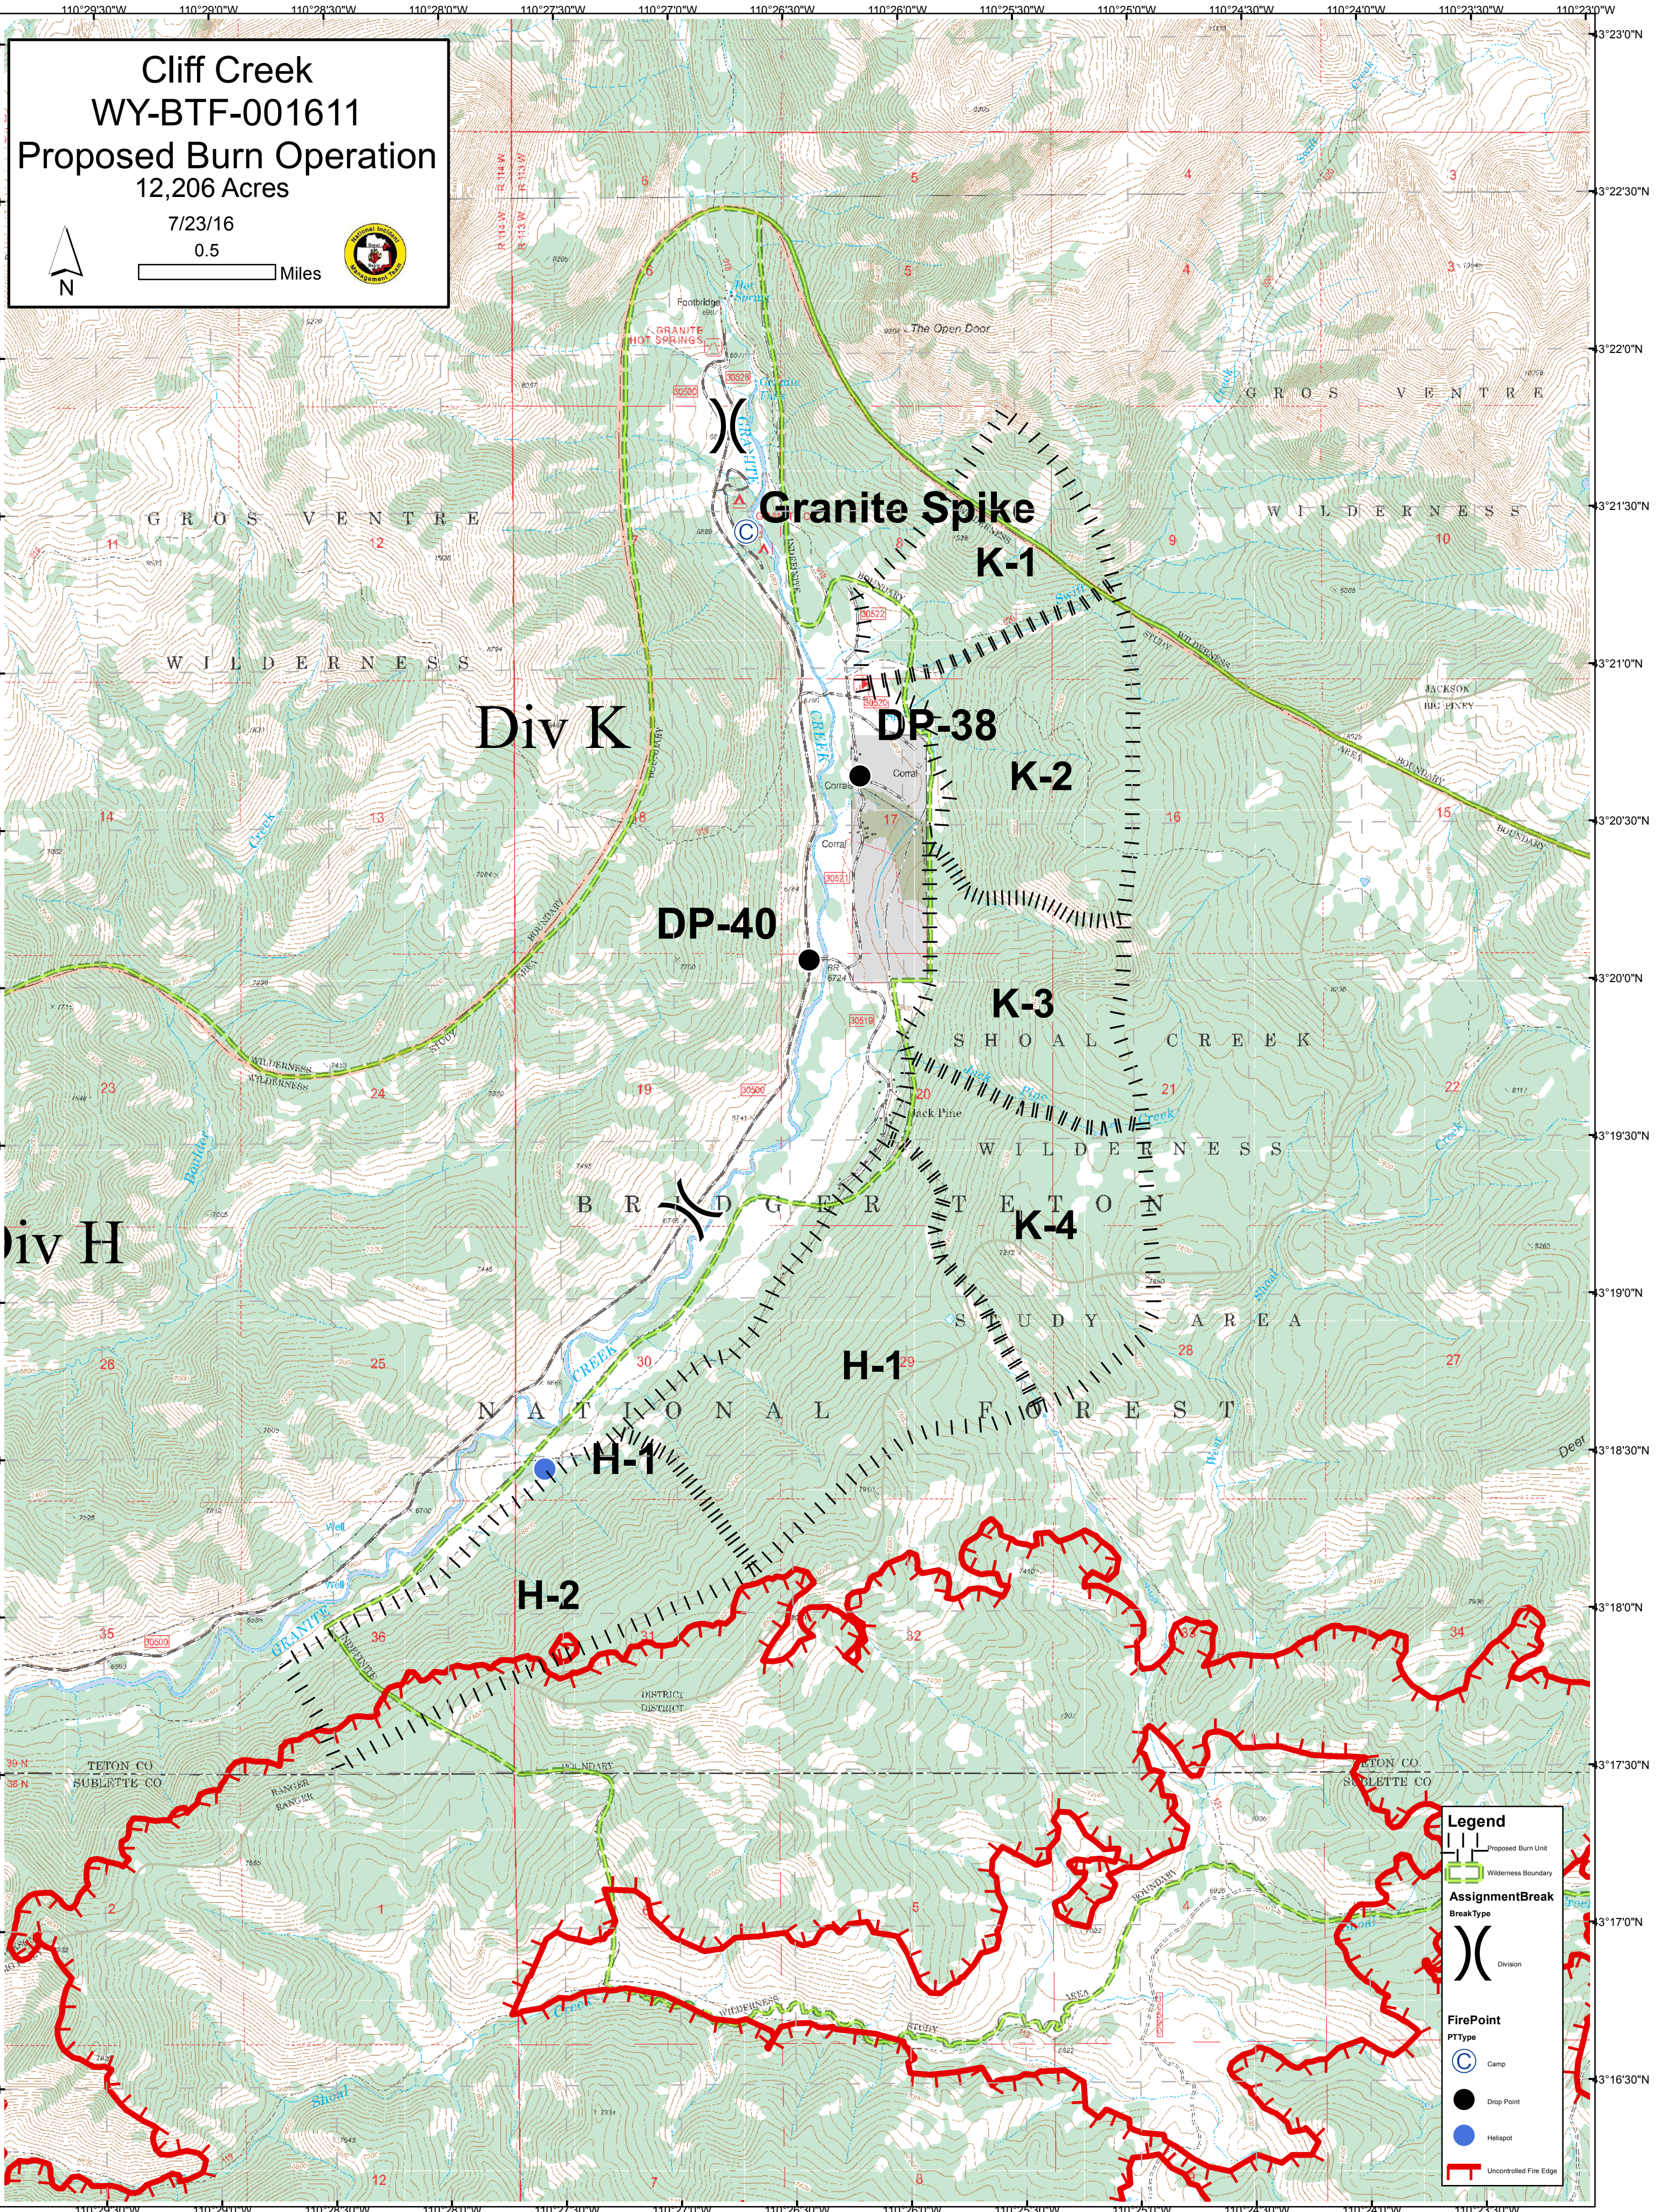

Cliff Creek
WY-BTF-001611
Proposed Burn Operation
12,206 Acres

7/23/16

0.5

Miles

Legend

- Proposed Burn Unit
- Wilderness Boundary
- AssignmentBreak
- BreakType
- Division
- FirePoint
- PType
- Camp
- Drop Point
- Hotspot
- Uncontrolled Fire Edge