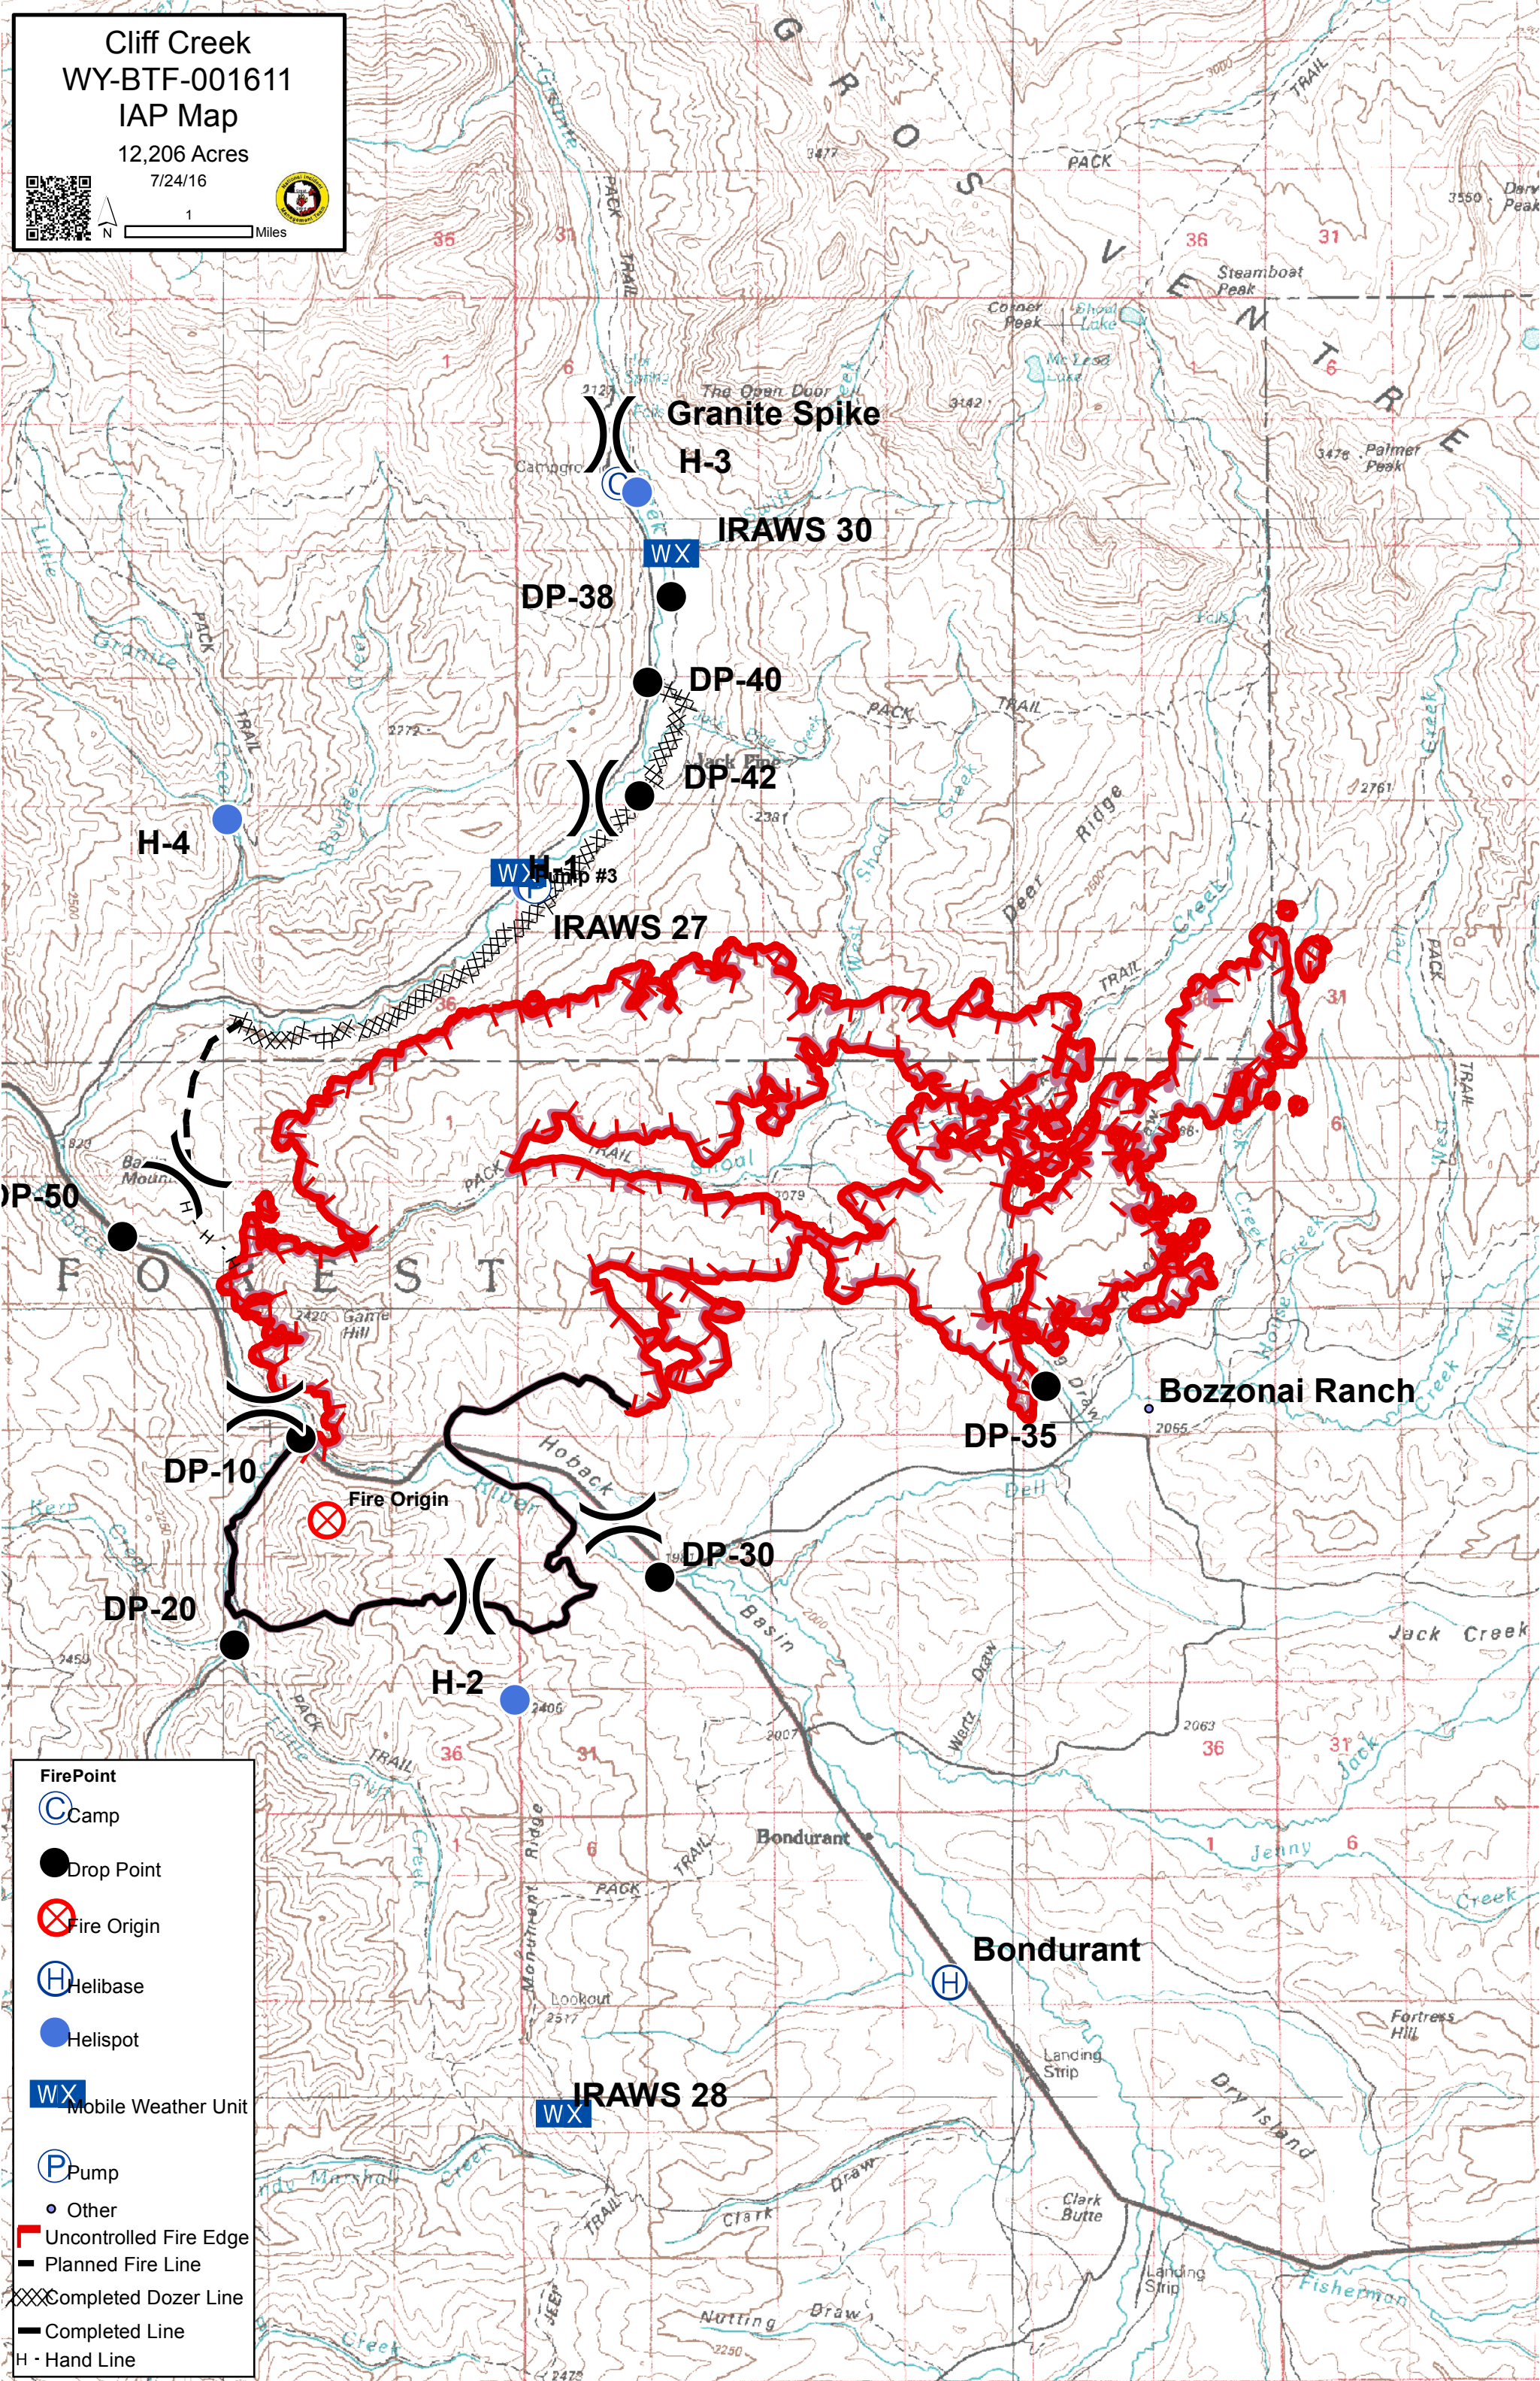

Cliff Creek
 WY-BTF-001611
 IAP Map
 12,206 Acres
 7/24/16

FirePoint

-  Camp
-  Drop Point
-  Fire Origin
-  Helibase
-  Helispot
-  Mobile Weather Unit
-  Pump
-  Other
-  Uncontrolled Fire Edge
-  Planned Fire Line
-  Completed Dozer Line
-  Completed Line
- H - Hand Line