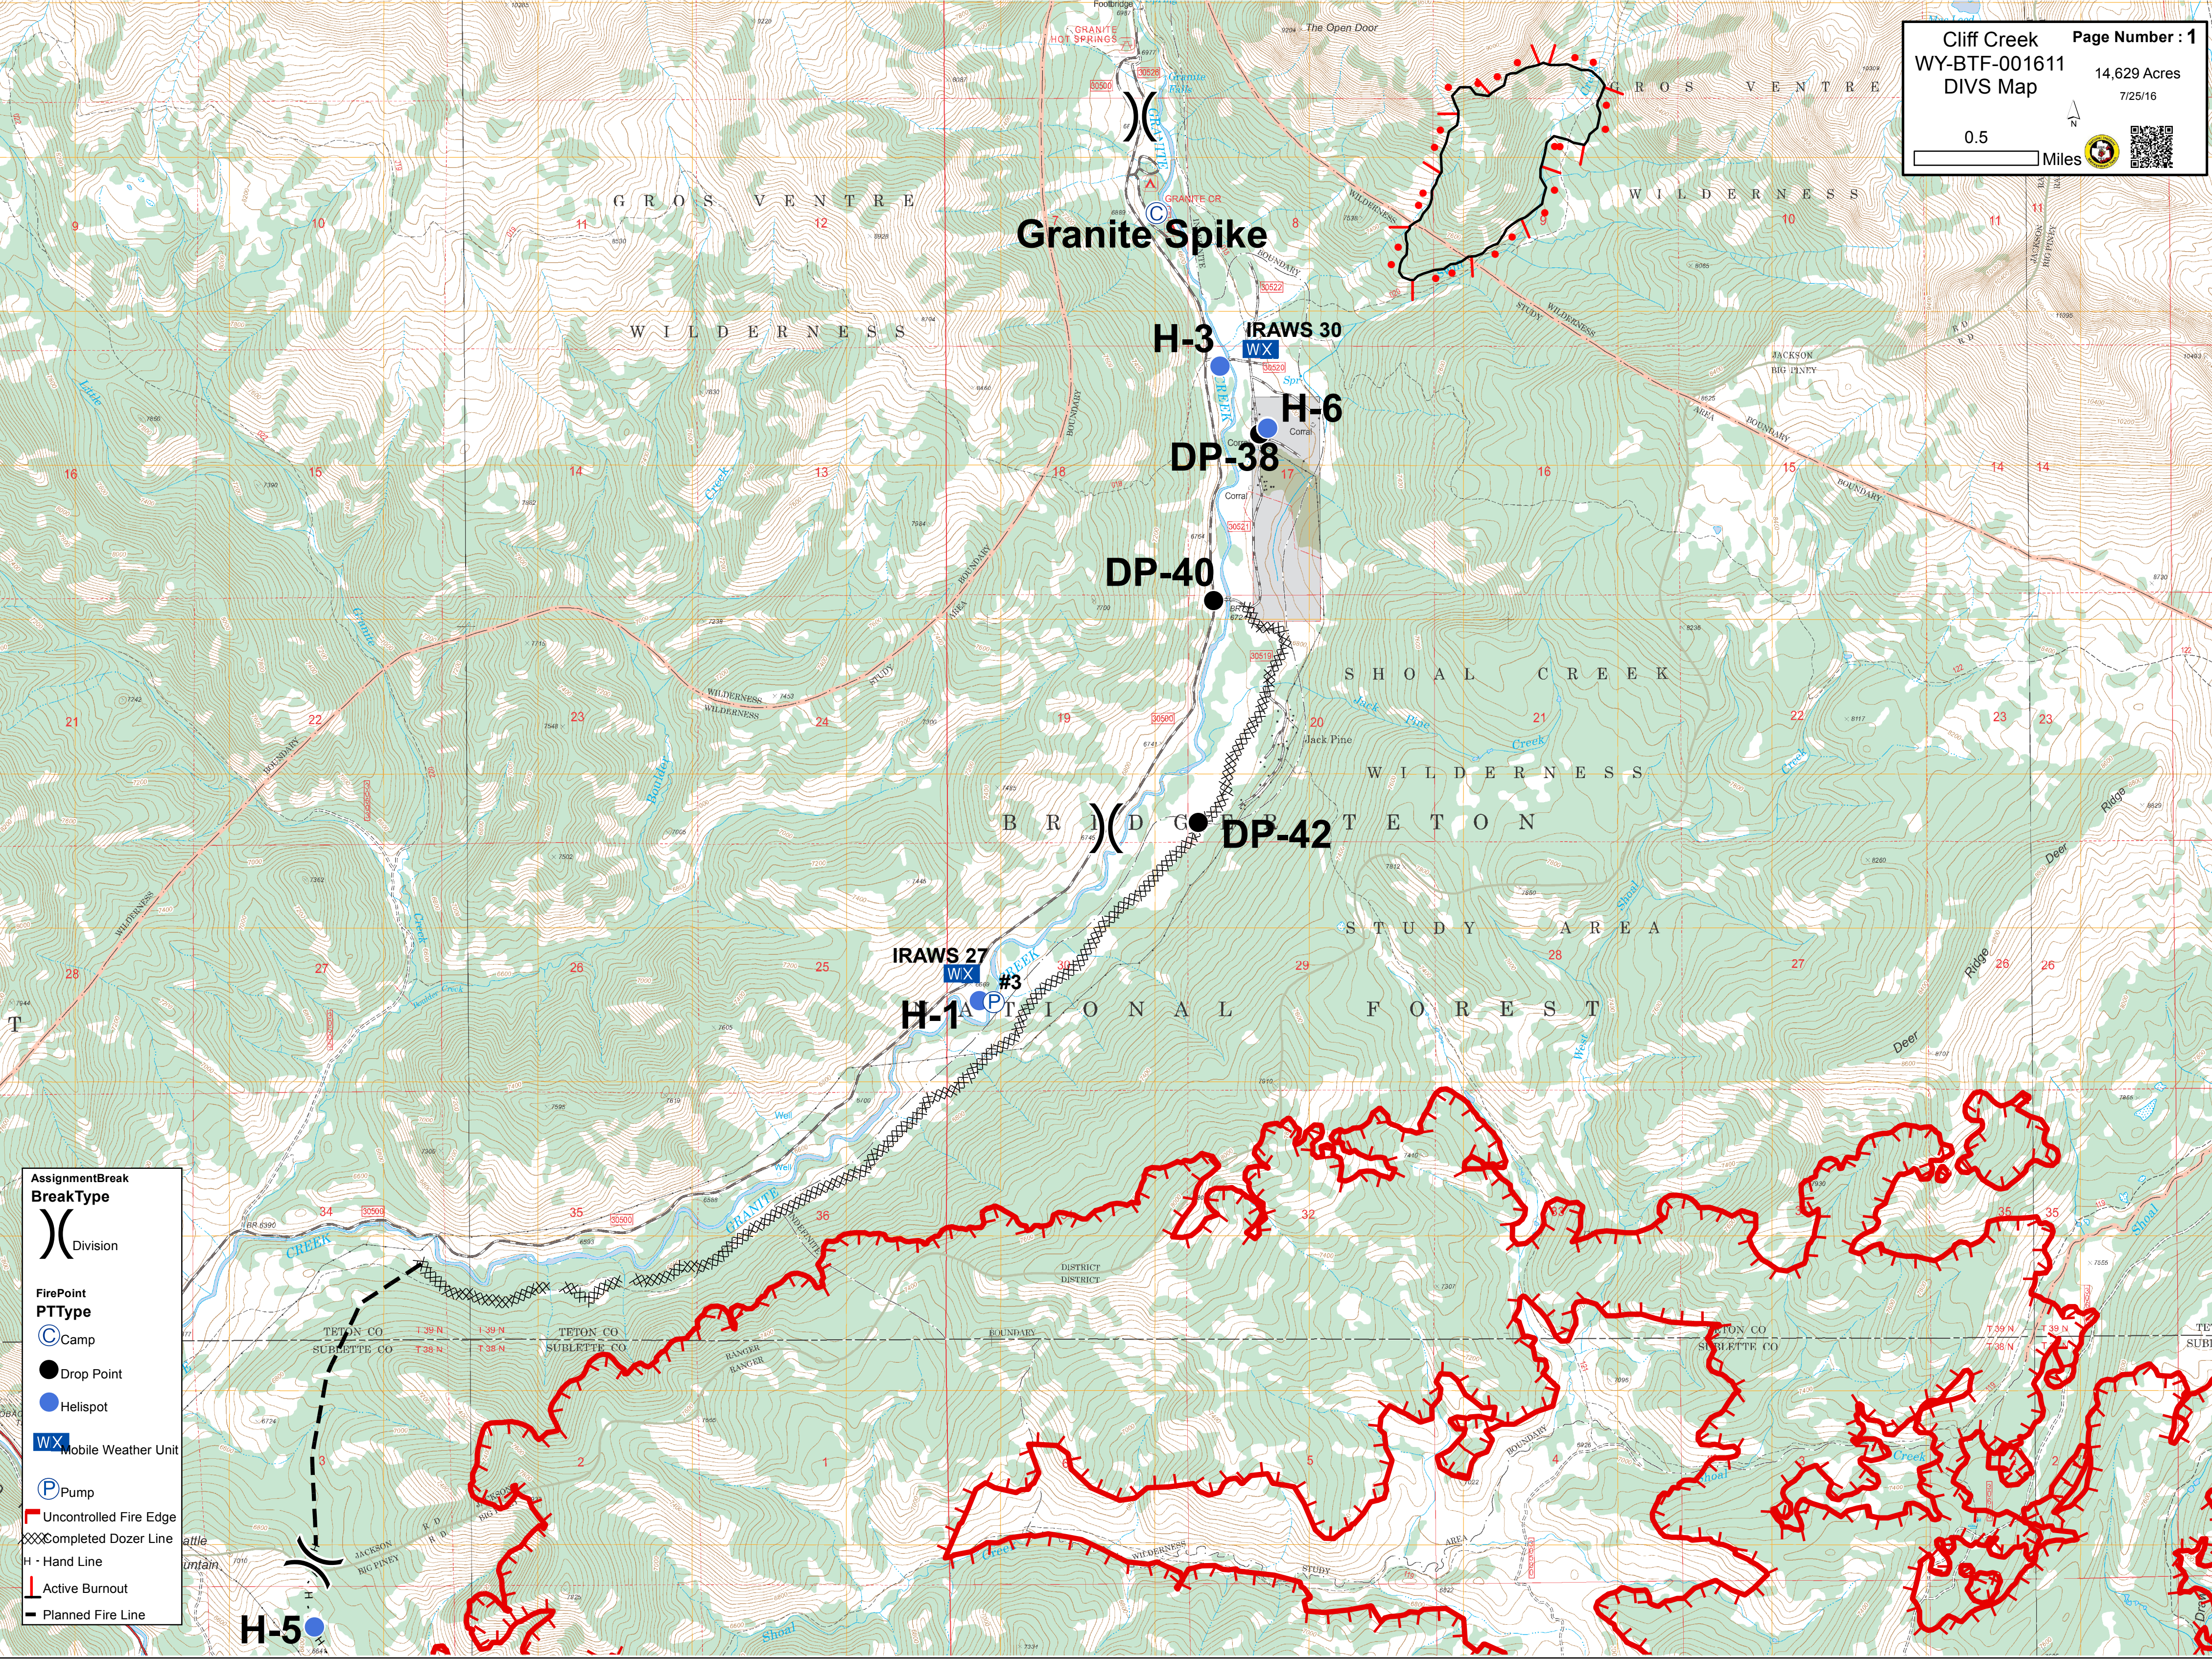

Granite Spike

Assignment Break

BreakType

) (Division

FirePoint

PTType

C Camp

● Drop Point

● Helispot

WX Mobile Weather Unit

P Pump

Uncontrolled Fire Edge

Completed Dozer Line

H - Hand Line

Active Burnout

Planned Fire Line

H-5