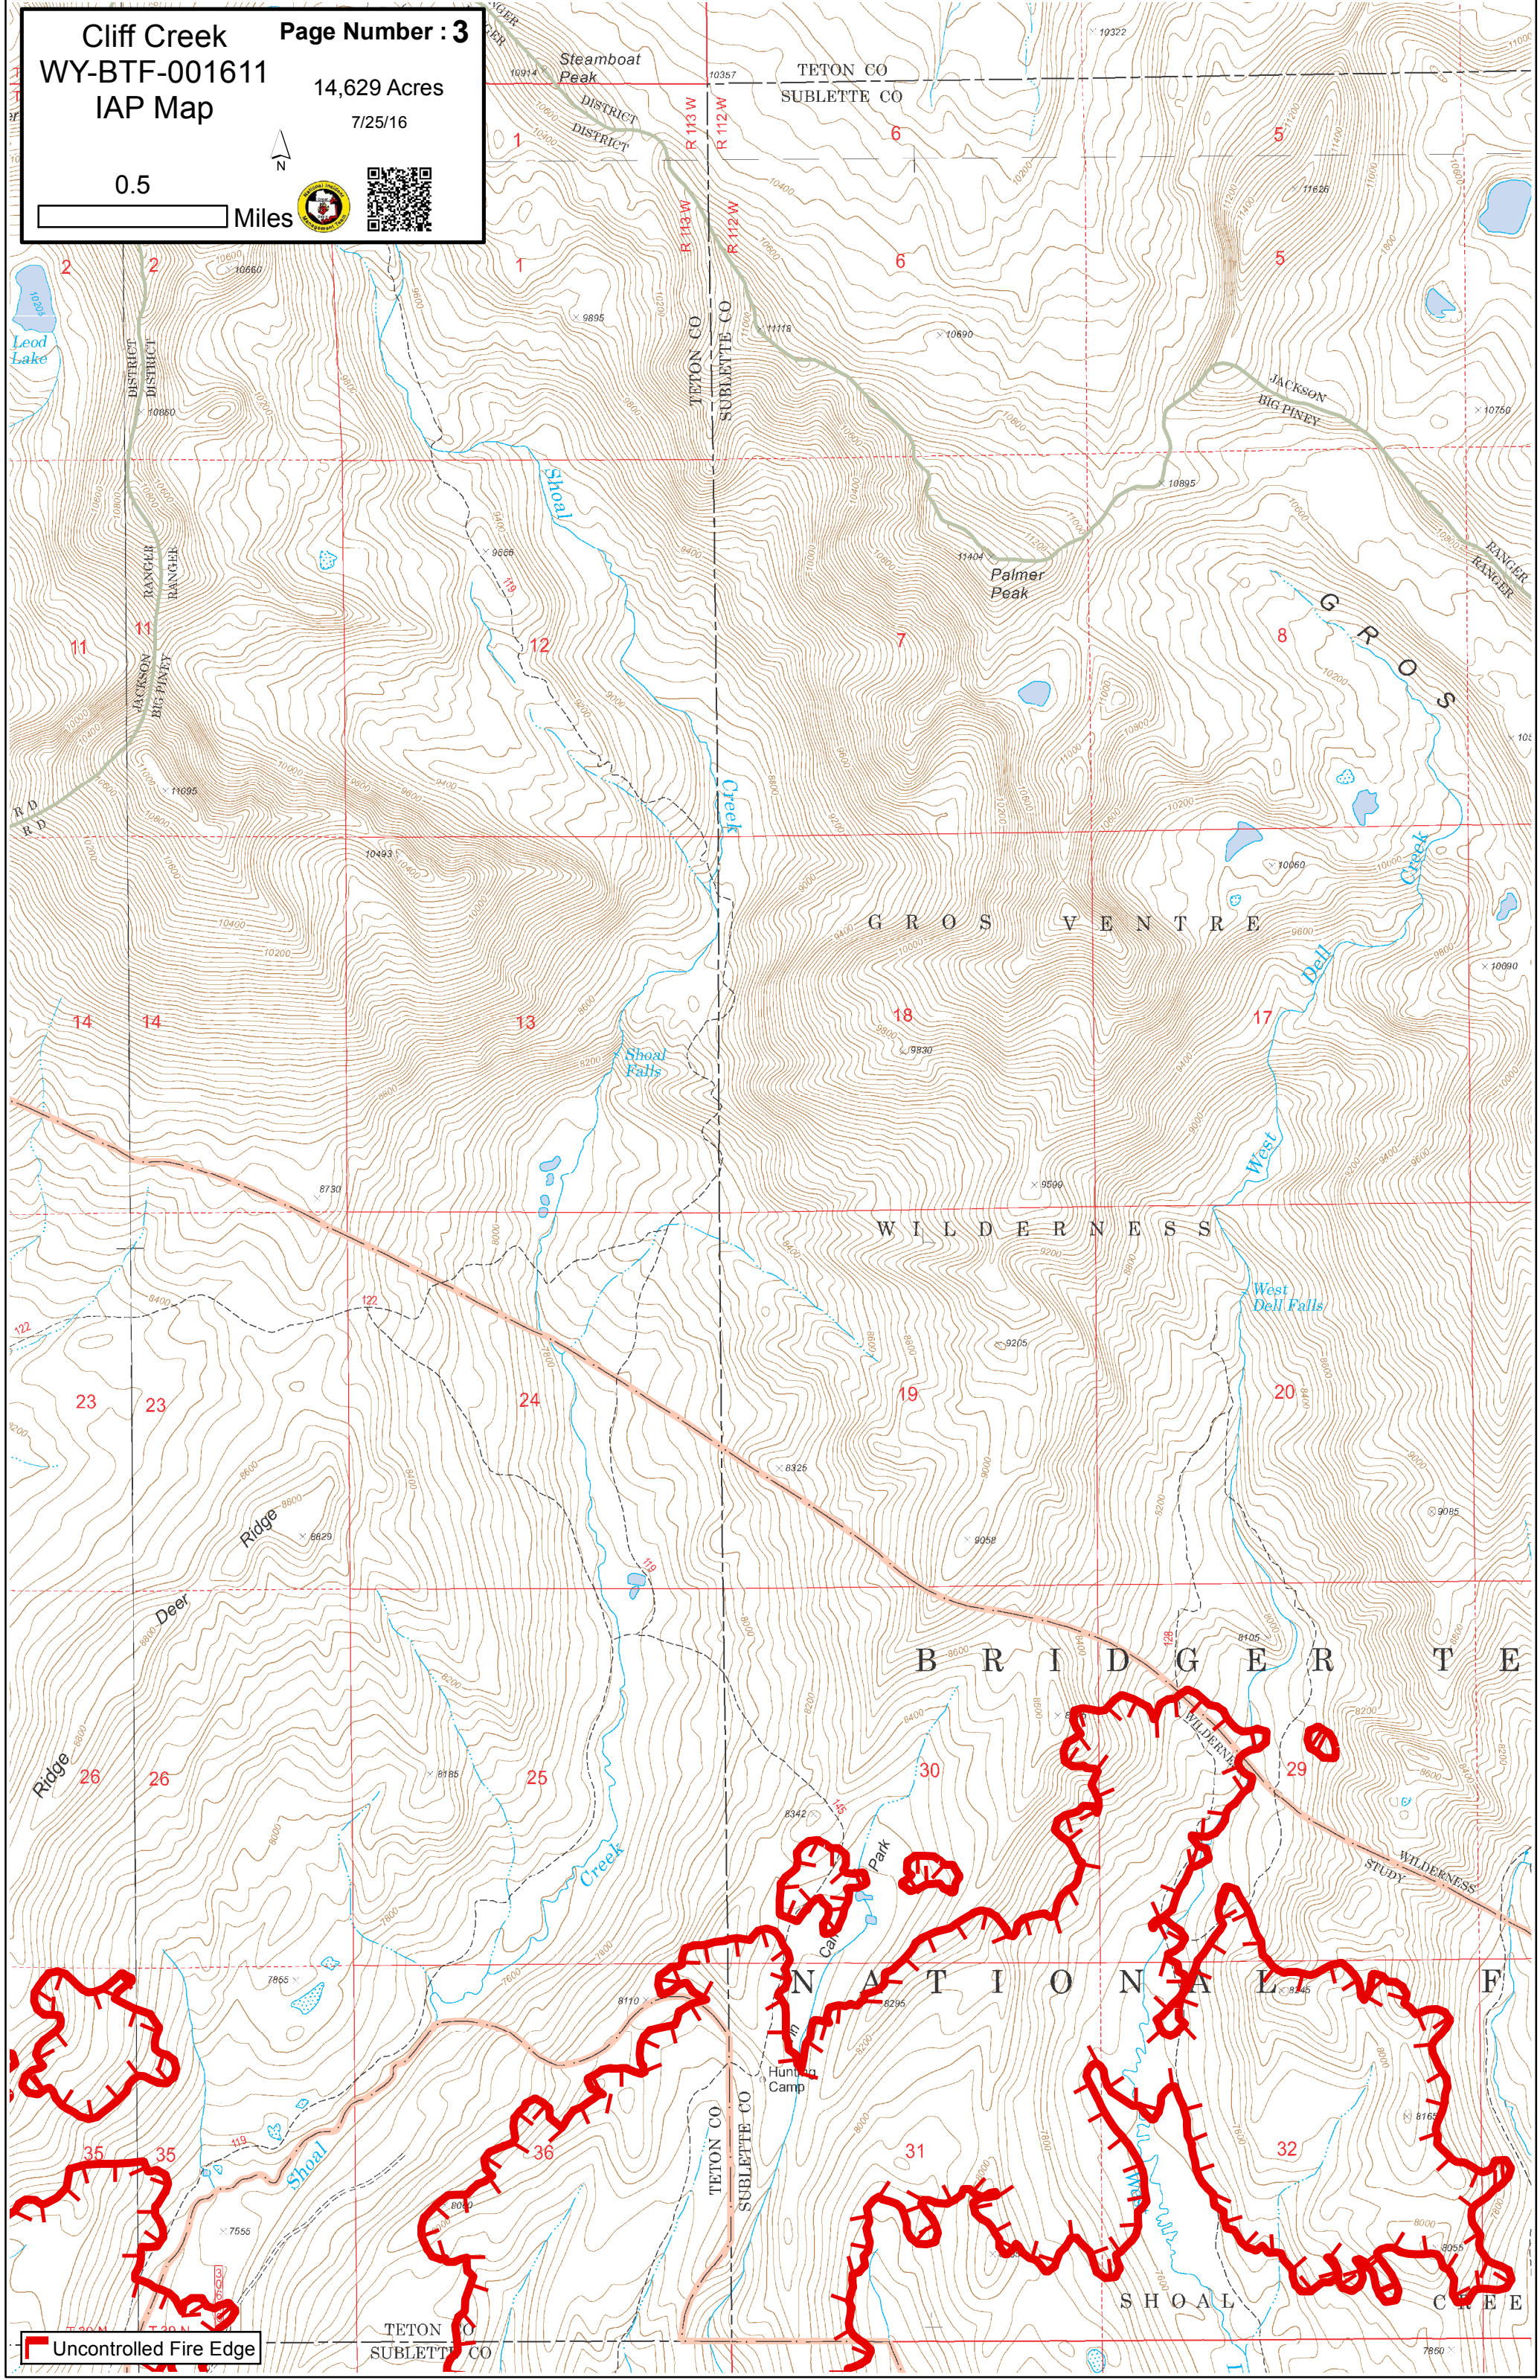

0.5

Miles

Uncontrolled Fire Edge

TETON CO
SUBLETTE CO

SHOAL CREEK