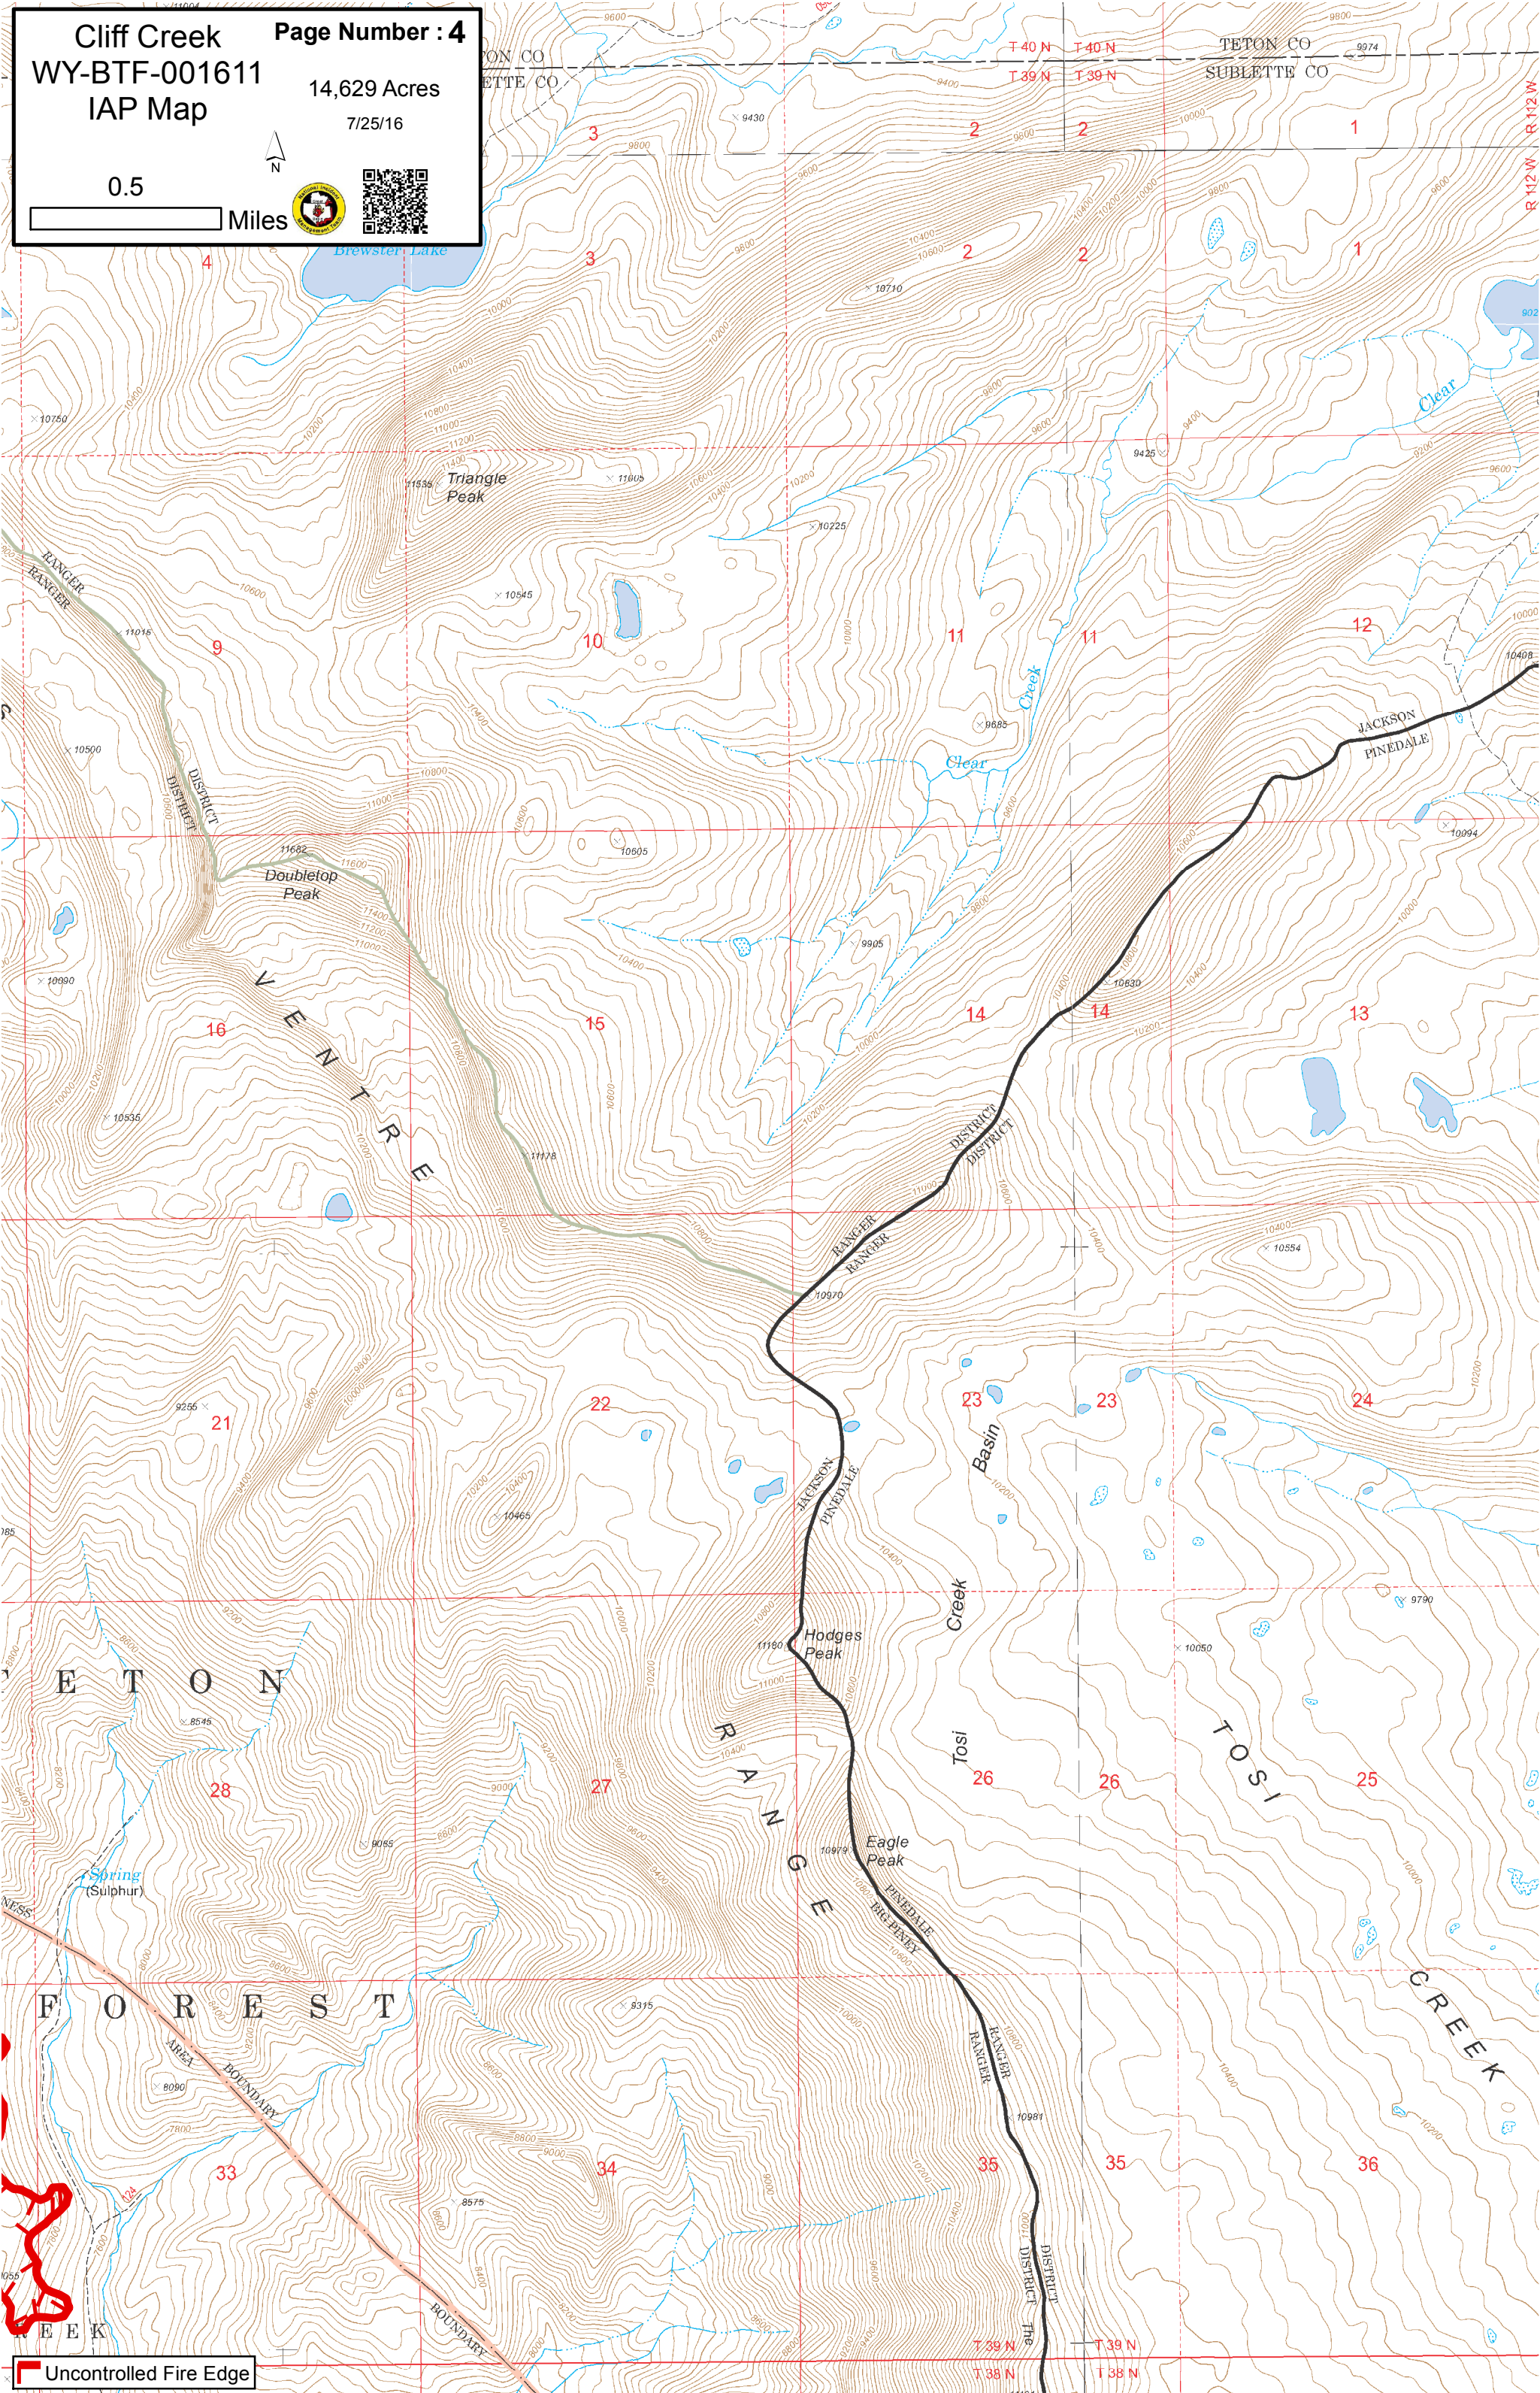

0.5

Miles

Uncontrolled Fire Edge