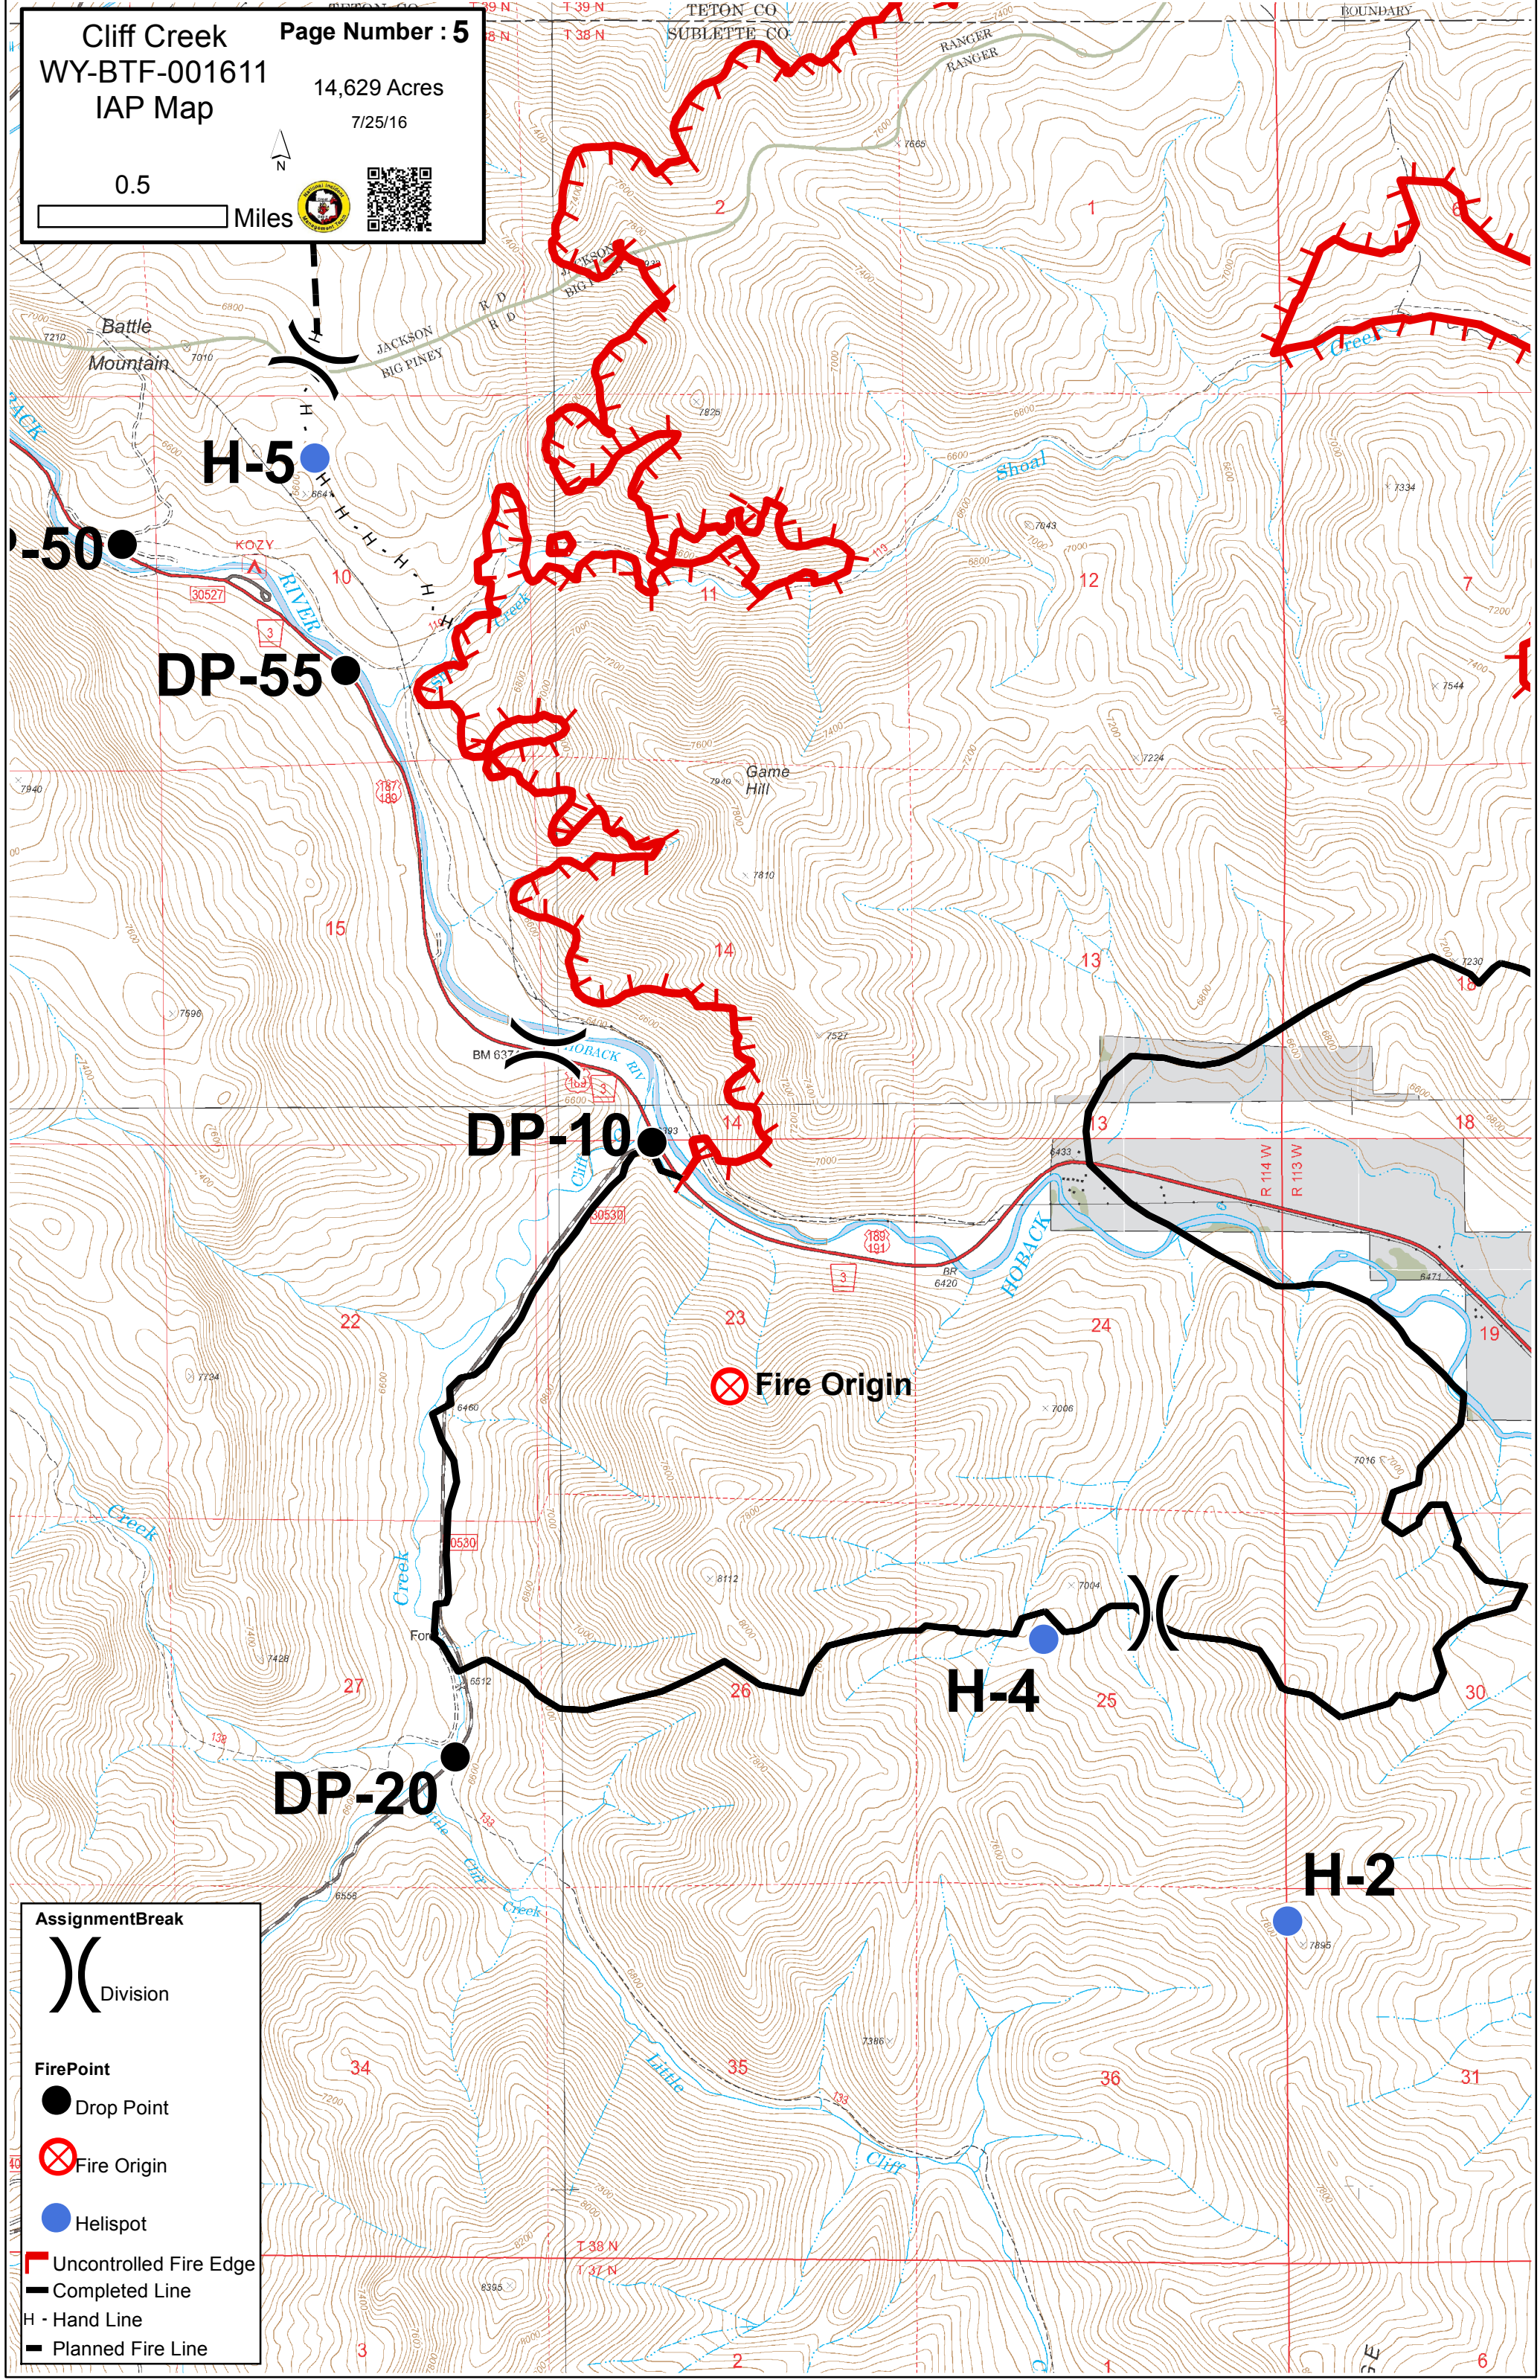

Cliff Creek
 WY-BTF-001611
 IAP Map

Page Number : 5
 14,629 Acres
 7/25/16

0.5 Miles

AssignmentBreak

Division

FirePoint

Drop Point

Fire Origin

Helispot

Uncontrolled Fire Edge

Completed Line

Hand Line

Planned Fire Line