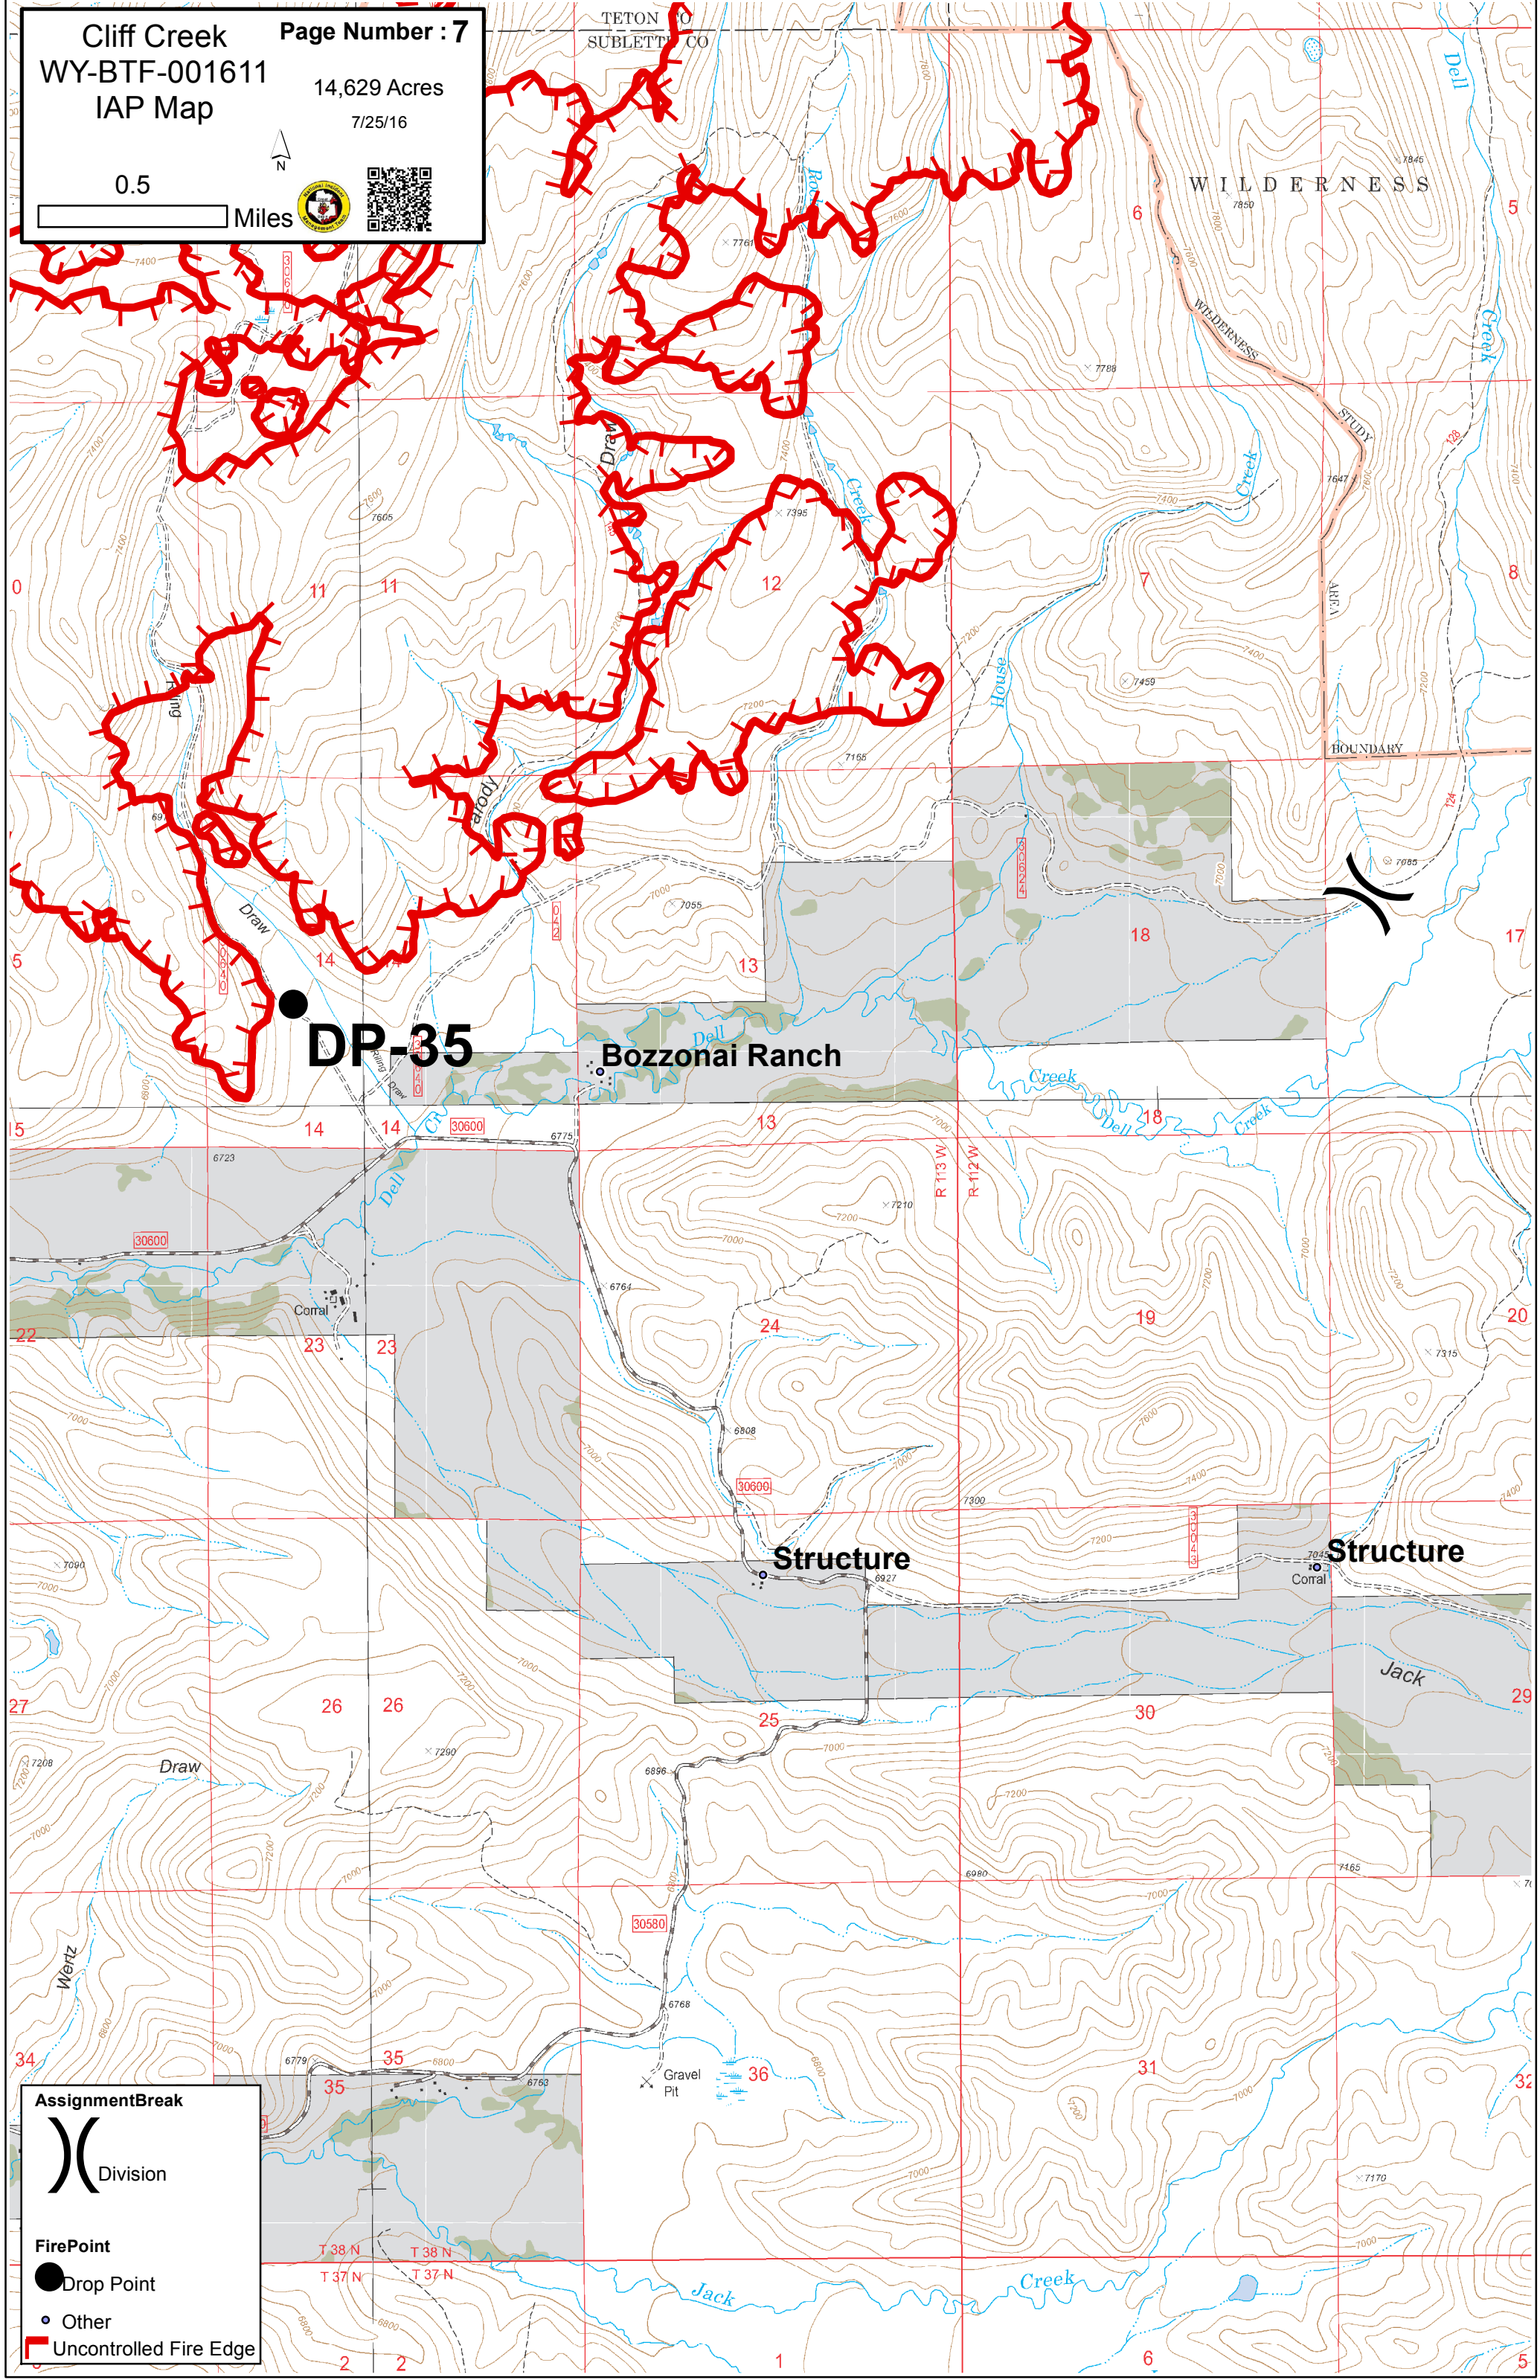

Cliff Creek
 WY-BTF-001611
 IAP Map

Page Number : 7
 14,629 Acres
 7/25/16

0.5 Miles

AssignmentBreak

Division

FirePoint

Drop Point

Other

Uncontrolled Fire Edge