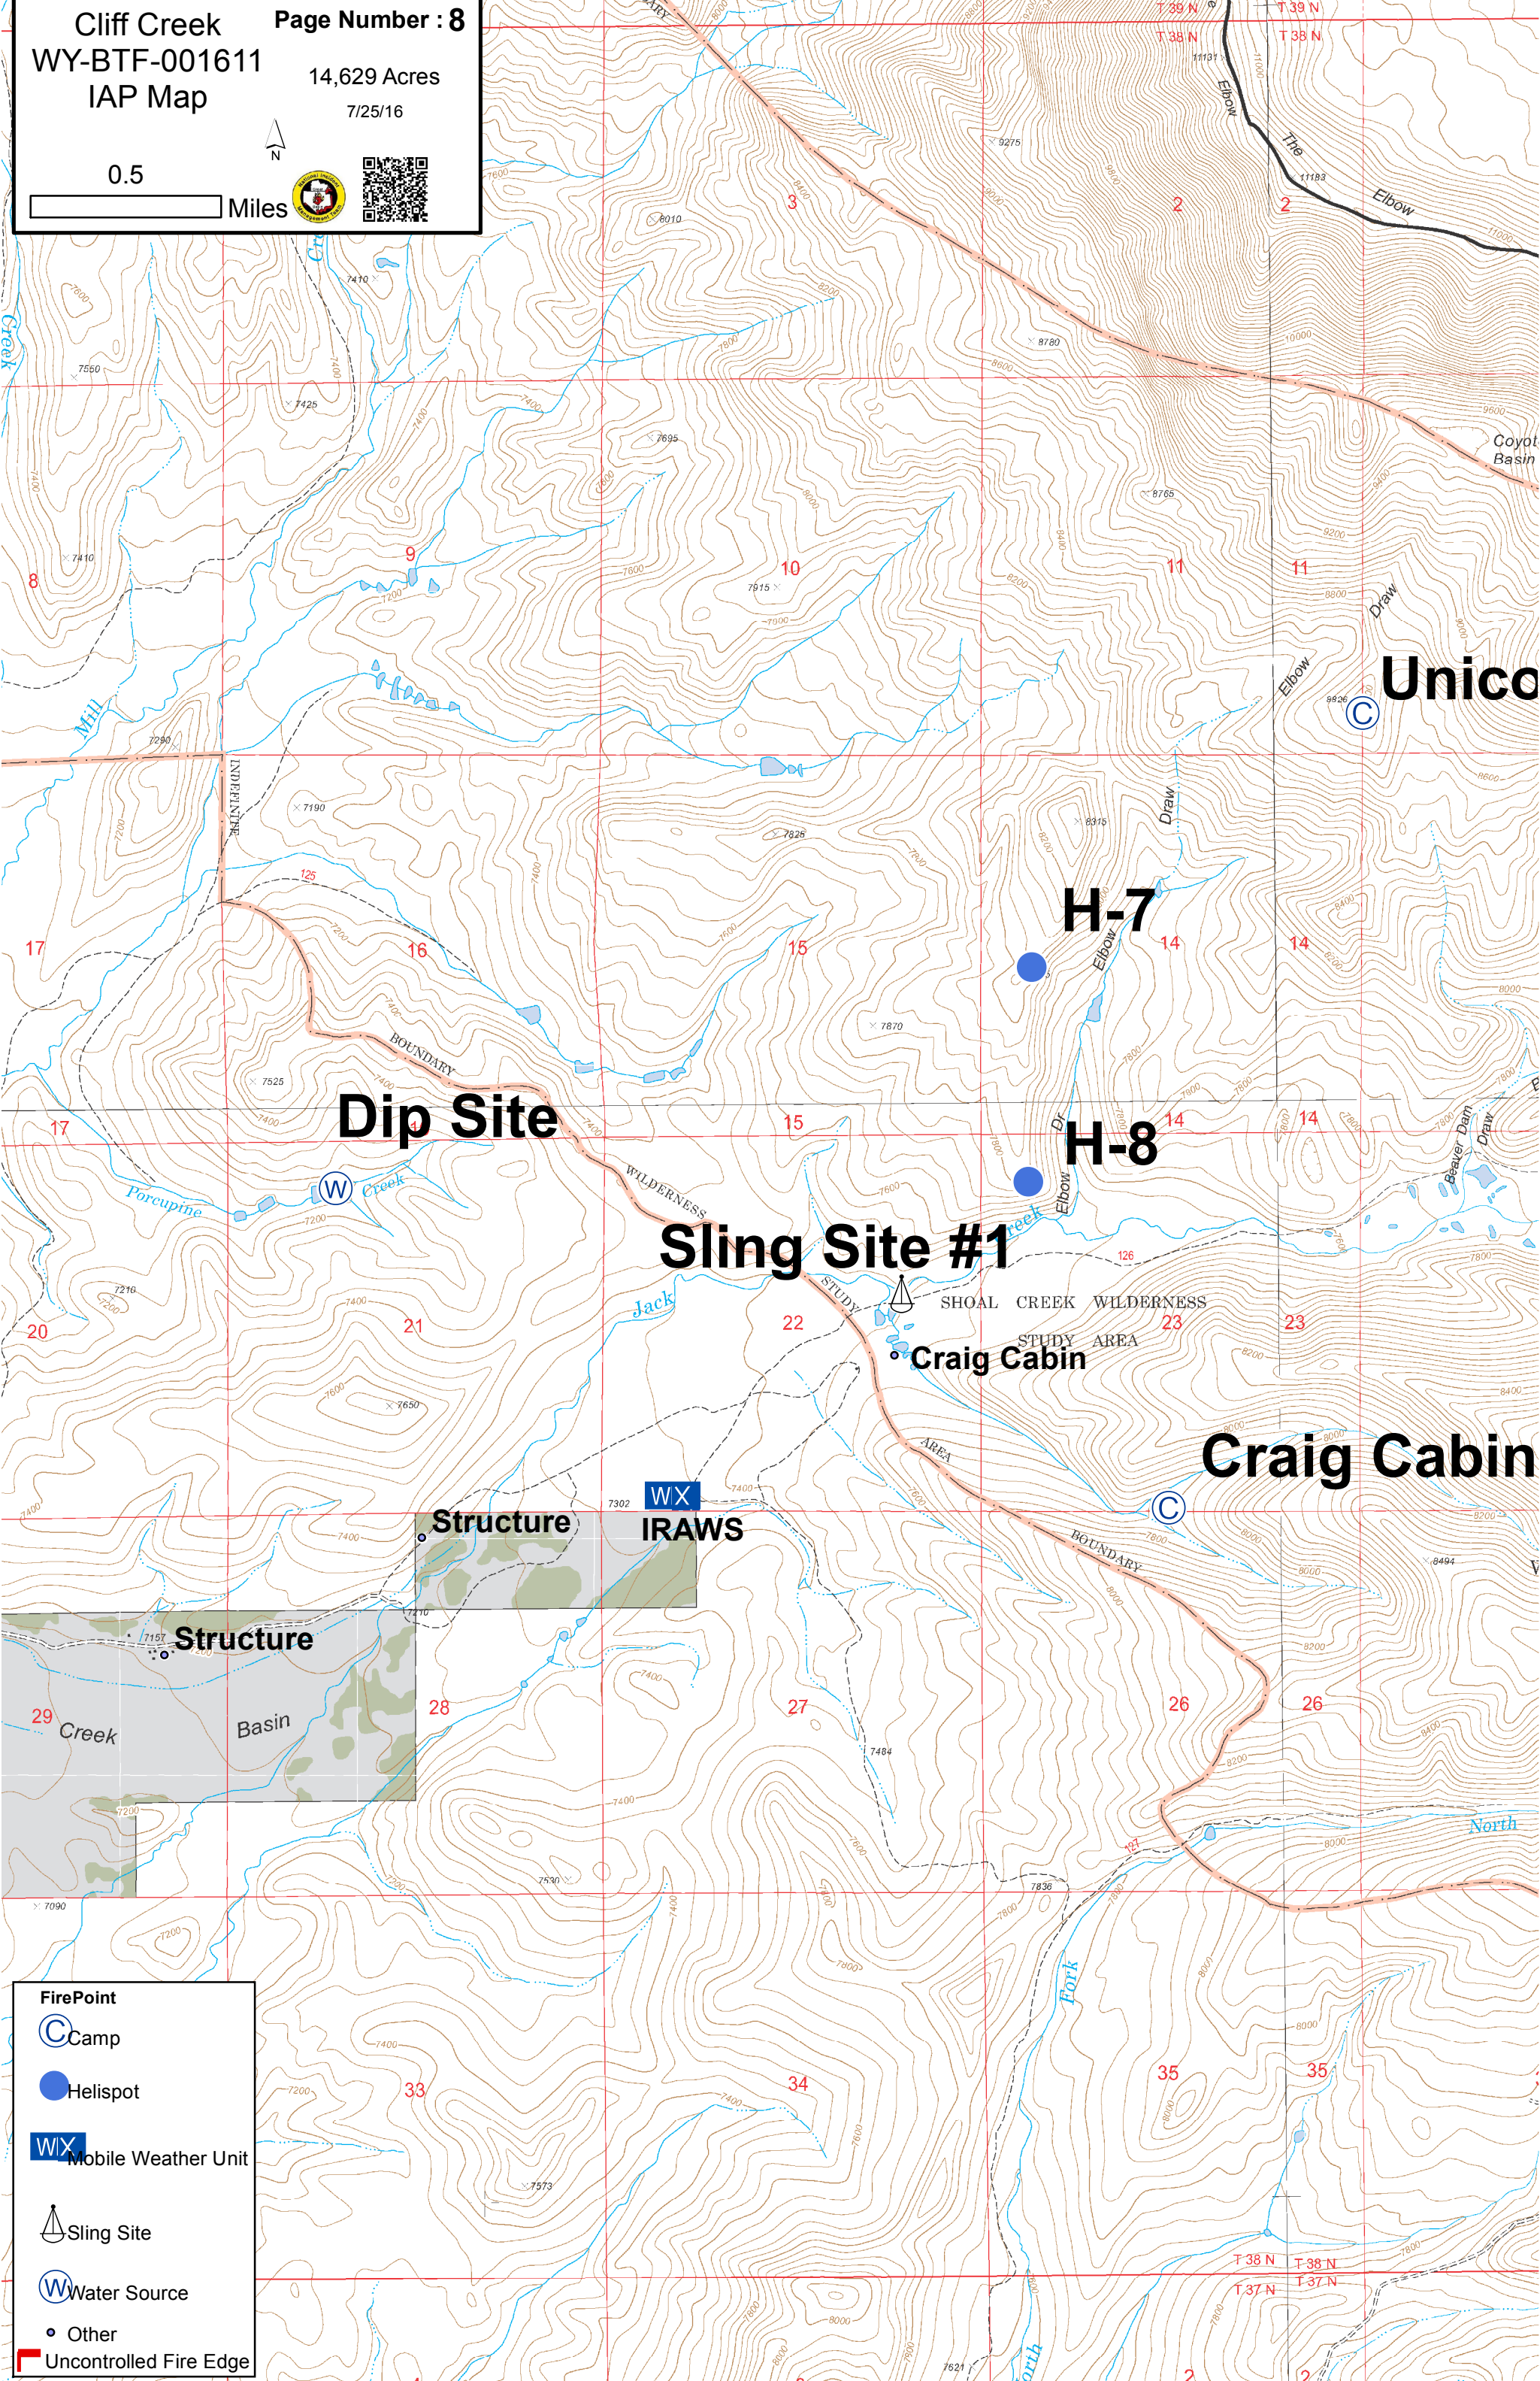

0.5 Miles

**Dip Site**

**Sling Site #1**

**H-7**

**H-8**

**Craig Cabin**

**Craig Cabin**

**Structure** **WX** **IRAWS**

**Structure**

**FirePoint**

- Camp
- Helispot
- Mobile Weather Unit
- Sling Site
- Water Source
- Other
- Uncontrolled Fire Edge