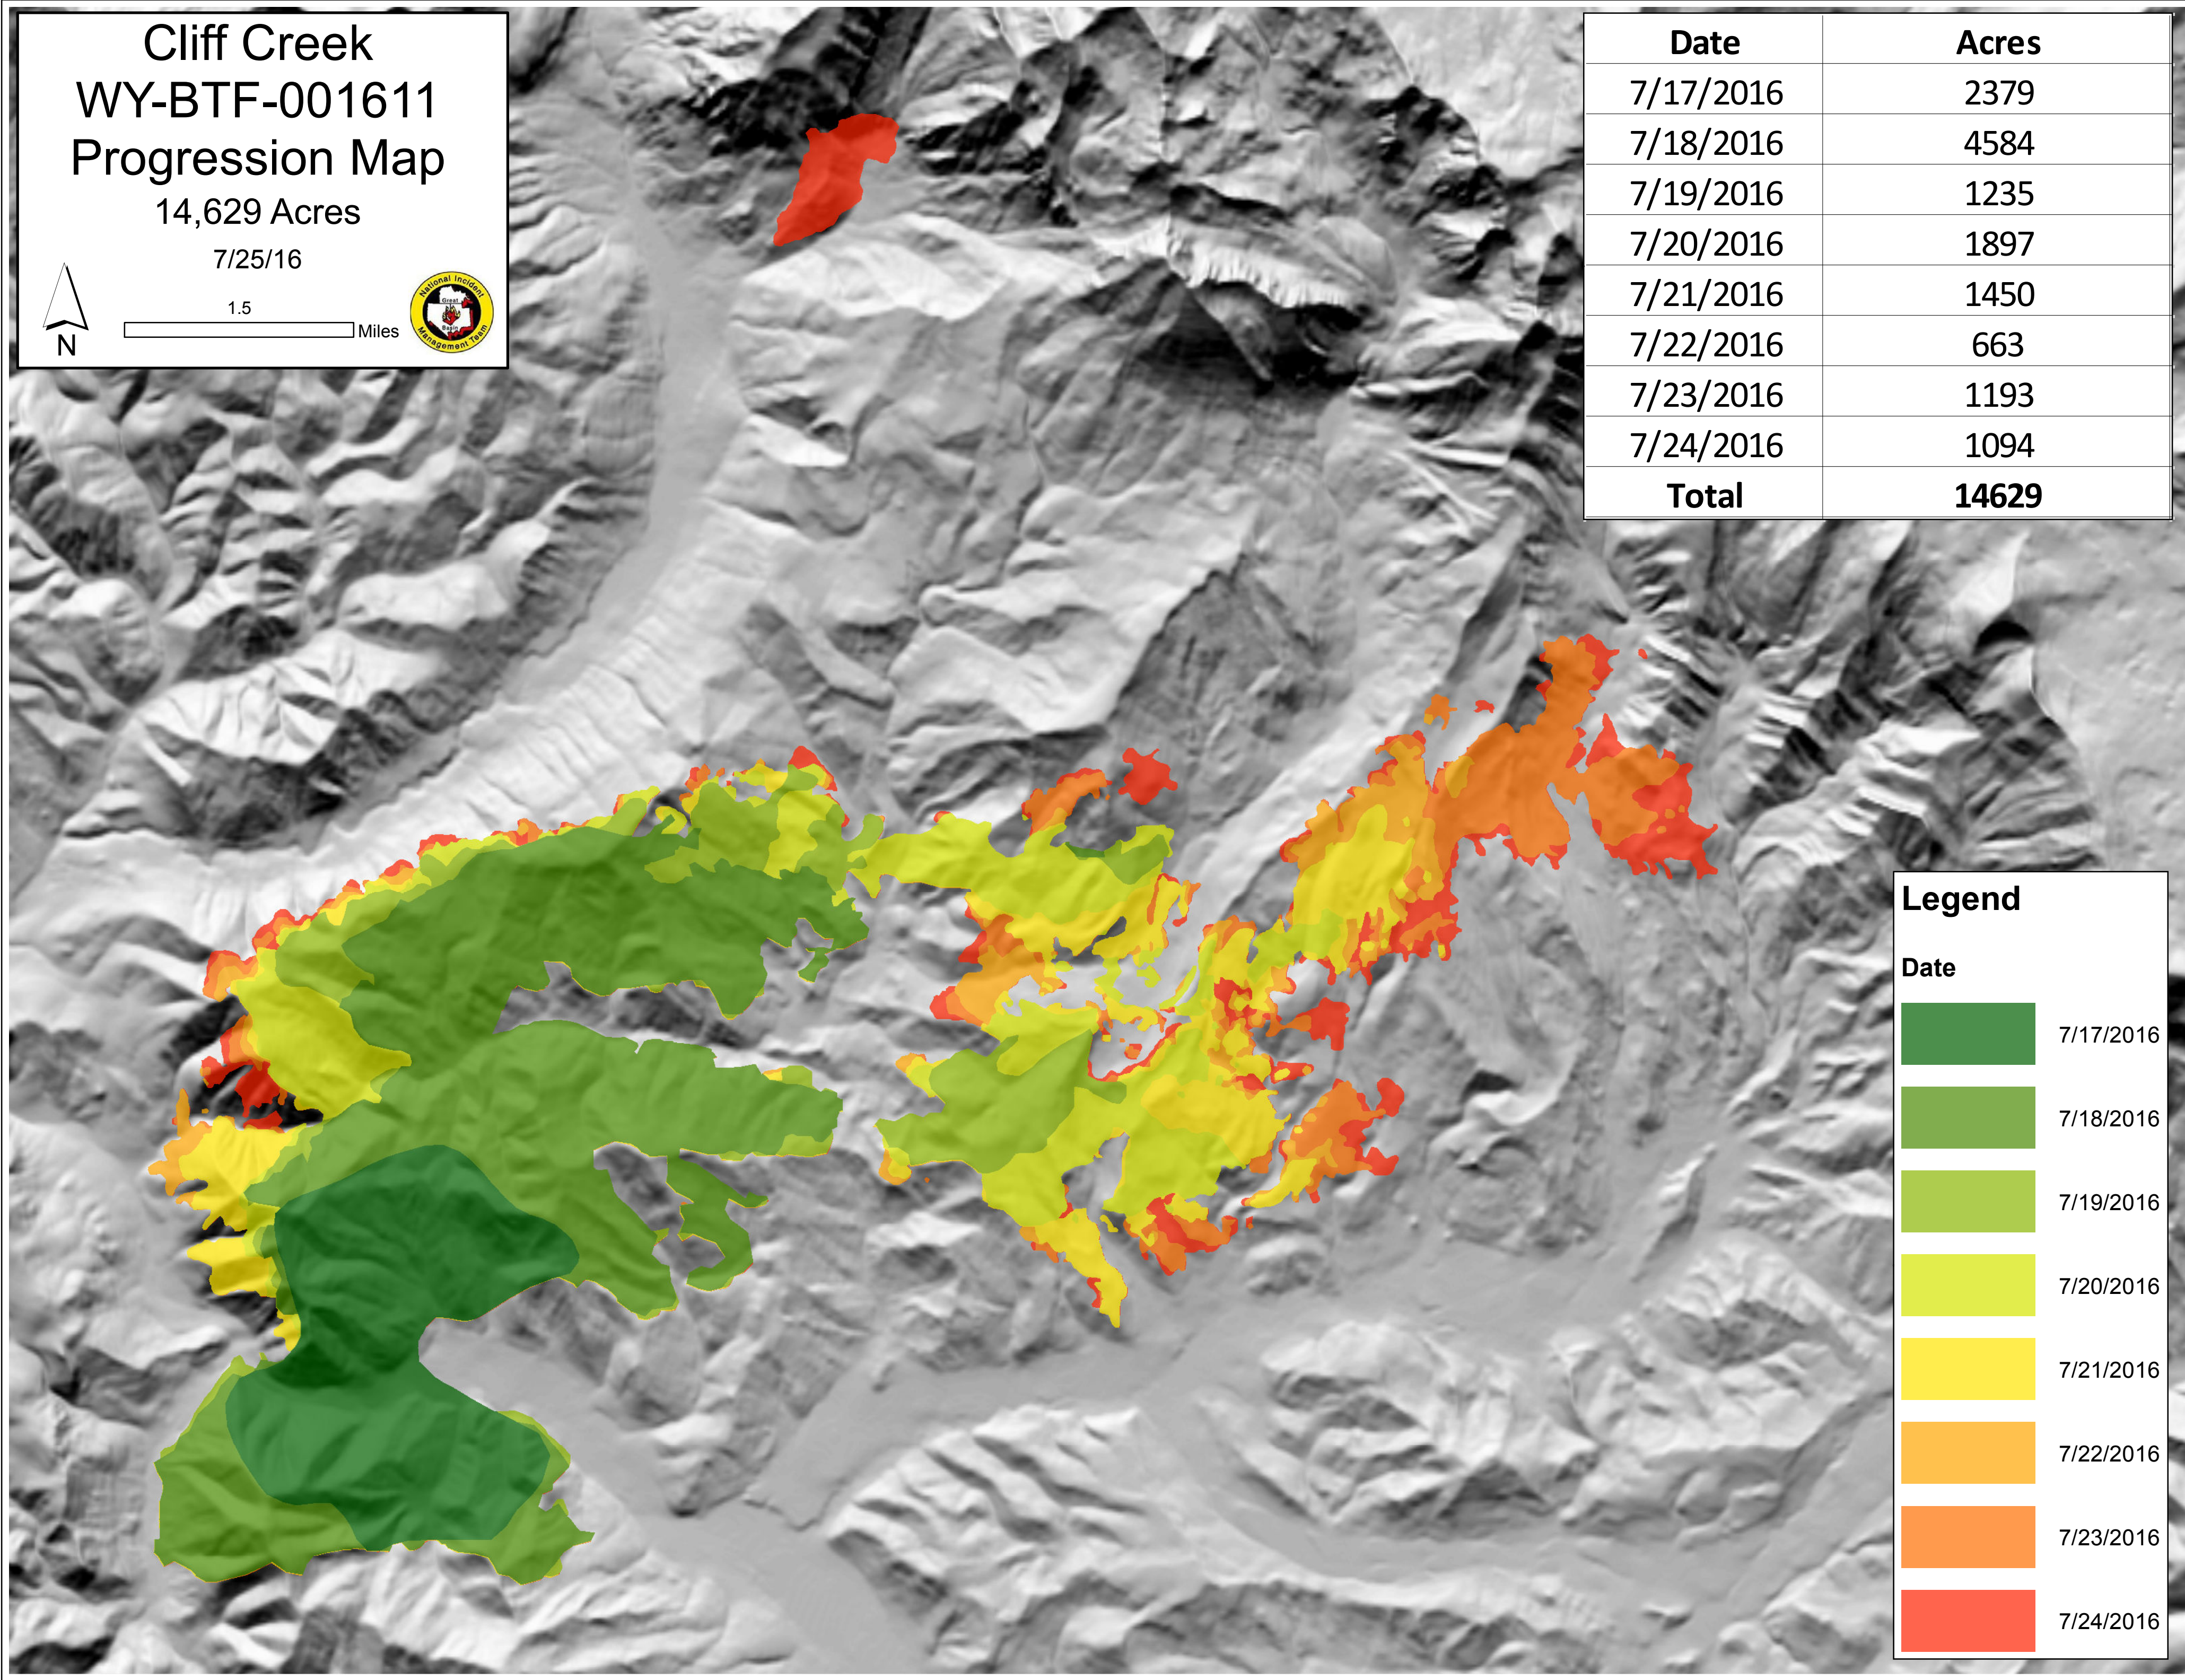

Cliff Creek WY-BTF-001611 Progression Map

14,629 Acres

7/25/16

1.5 Miles

Date	Acres
7/17/2016	2379
7/18/2016	4584
7/19/2016	1235
7/20/2016	1897
7/21/2016	1450
7/22/2016	663
7/23/2016	1193
7/24/2016	1094
Total	14629

Legend	
Date	
	7/17/2016
	7/18/2016
	7/19/2016
	7/20/2016
	7/21/2016
	7/22/2016
	7/23/2016
	7/24/2016