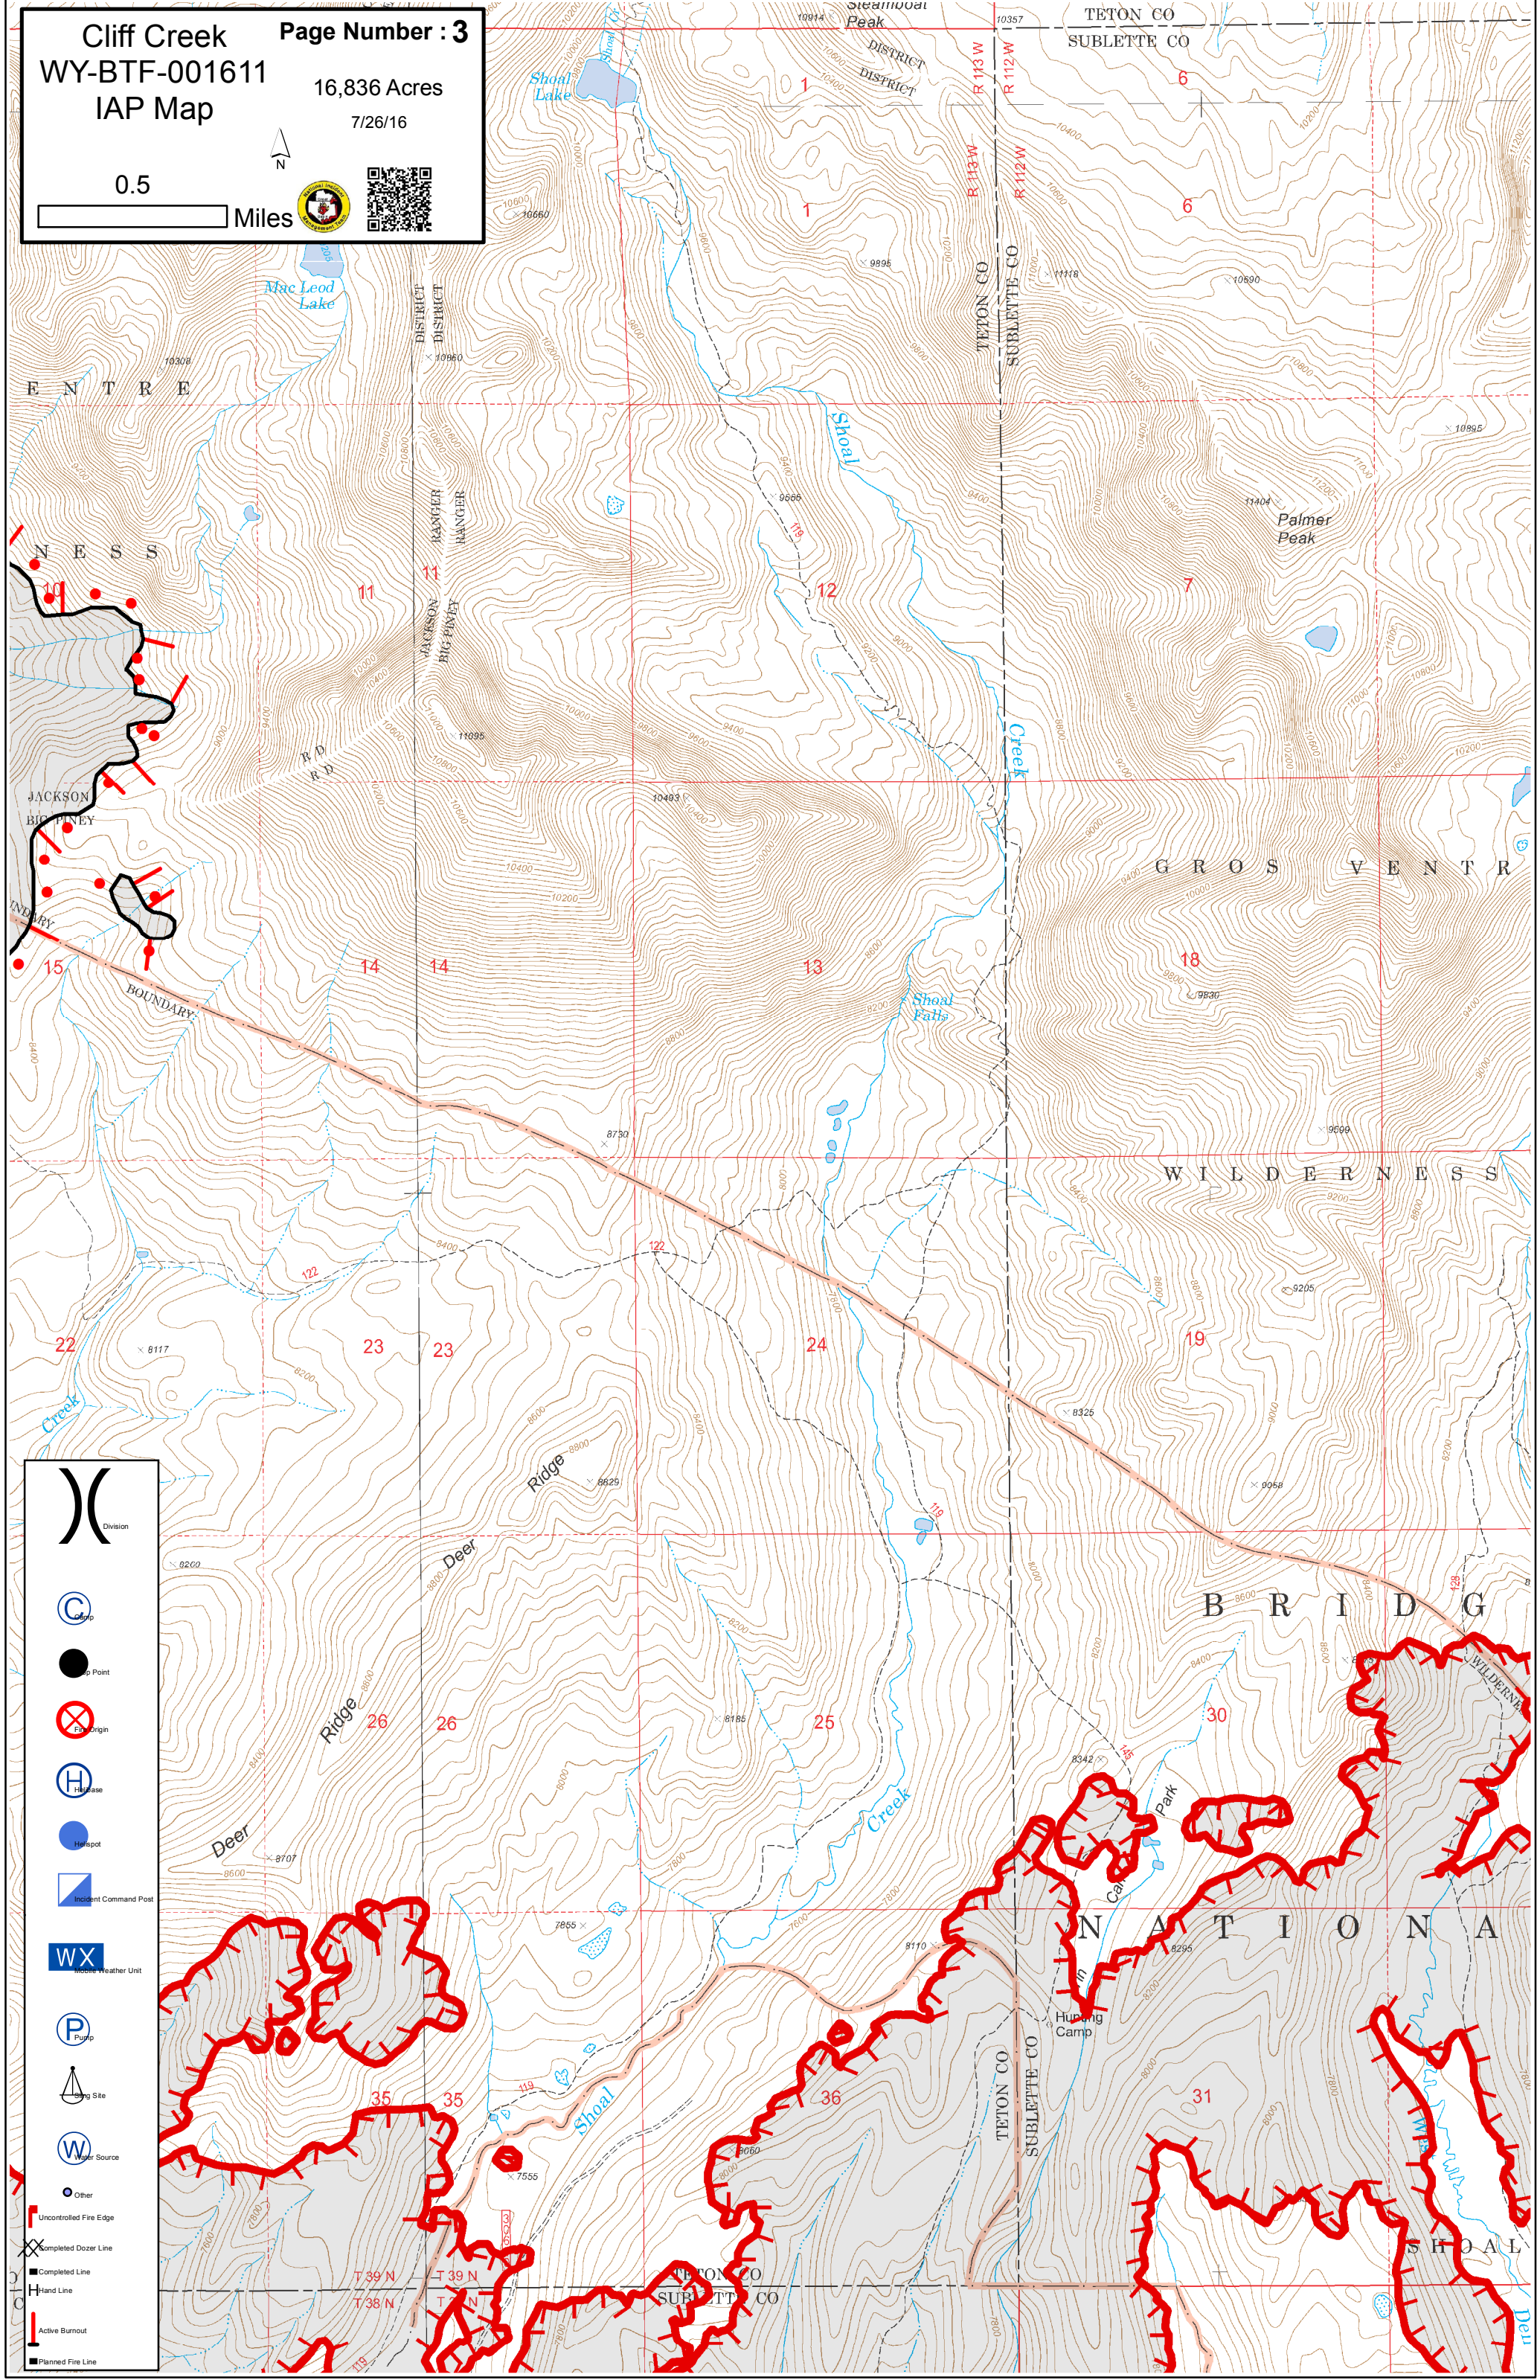

0.5
Miles

DivK

DivH

- () Division
- (C) Camp
- Point
- ⊗ Origin
- (H) Helibase
- Helispot
- ▣ Incident Command Post
- WX Mobile Weather Unit
- (P) Pump
- ⚓ Mooring Site
- (W) Water Source
- Other
- Uncontrolled Fire Edge
- X- Completed Dozer Line
- Completed Line
- H Hand Line
- Active Burnout
- Planned Fire Line

0.5

Miles

- () Division
- (C) Camp
- Point
- ⊗ Origin
- (H) Helibase
- Helispot
- ▣ Incident Command Post
- WX Mobile Weather Unit
- (P) Pump
- ▲ Landing Site
- (W) Water Source
- Other
- ┌─┐ Uncontrolled Fire Edge
- ┌─┐ Completed Dozer Line
- ┌─┐ Completed Line
- ┌─┐ Hand Line
- ┌─┐ Active Burnout
- ┌─┐ Planned Fire Line

0.5

Miles

Divu

- Division
- Camp
- Point
- Origin
- Helibase
- Helispot
- Incident Command Post
- Mobile Weather Unit
- Pump
- Flag Site
- Water Source
- Other
- Uncontrolled Fire Edge
- Completed Dozer Line
- Completed Line
- Hand Line
- Active Burnout
- Planned Fire Line

V G

Div C DP-20

- Division
- Camp
- Point
- Fire Origin
- Hand Line
- Hotspot
- Incident Command Post
- Mobile Weather Unit
- Pump
- Timing Site
- Water Source
- Other
- Uncontrolled Fire Edge
- Completed Dozer Line
- Completed Line
- Hand Line
- Active Burnout
- Planned Fire Line