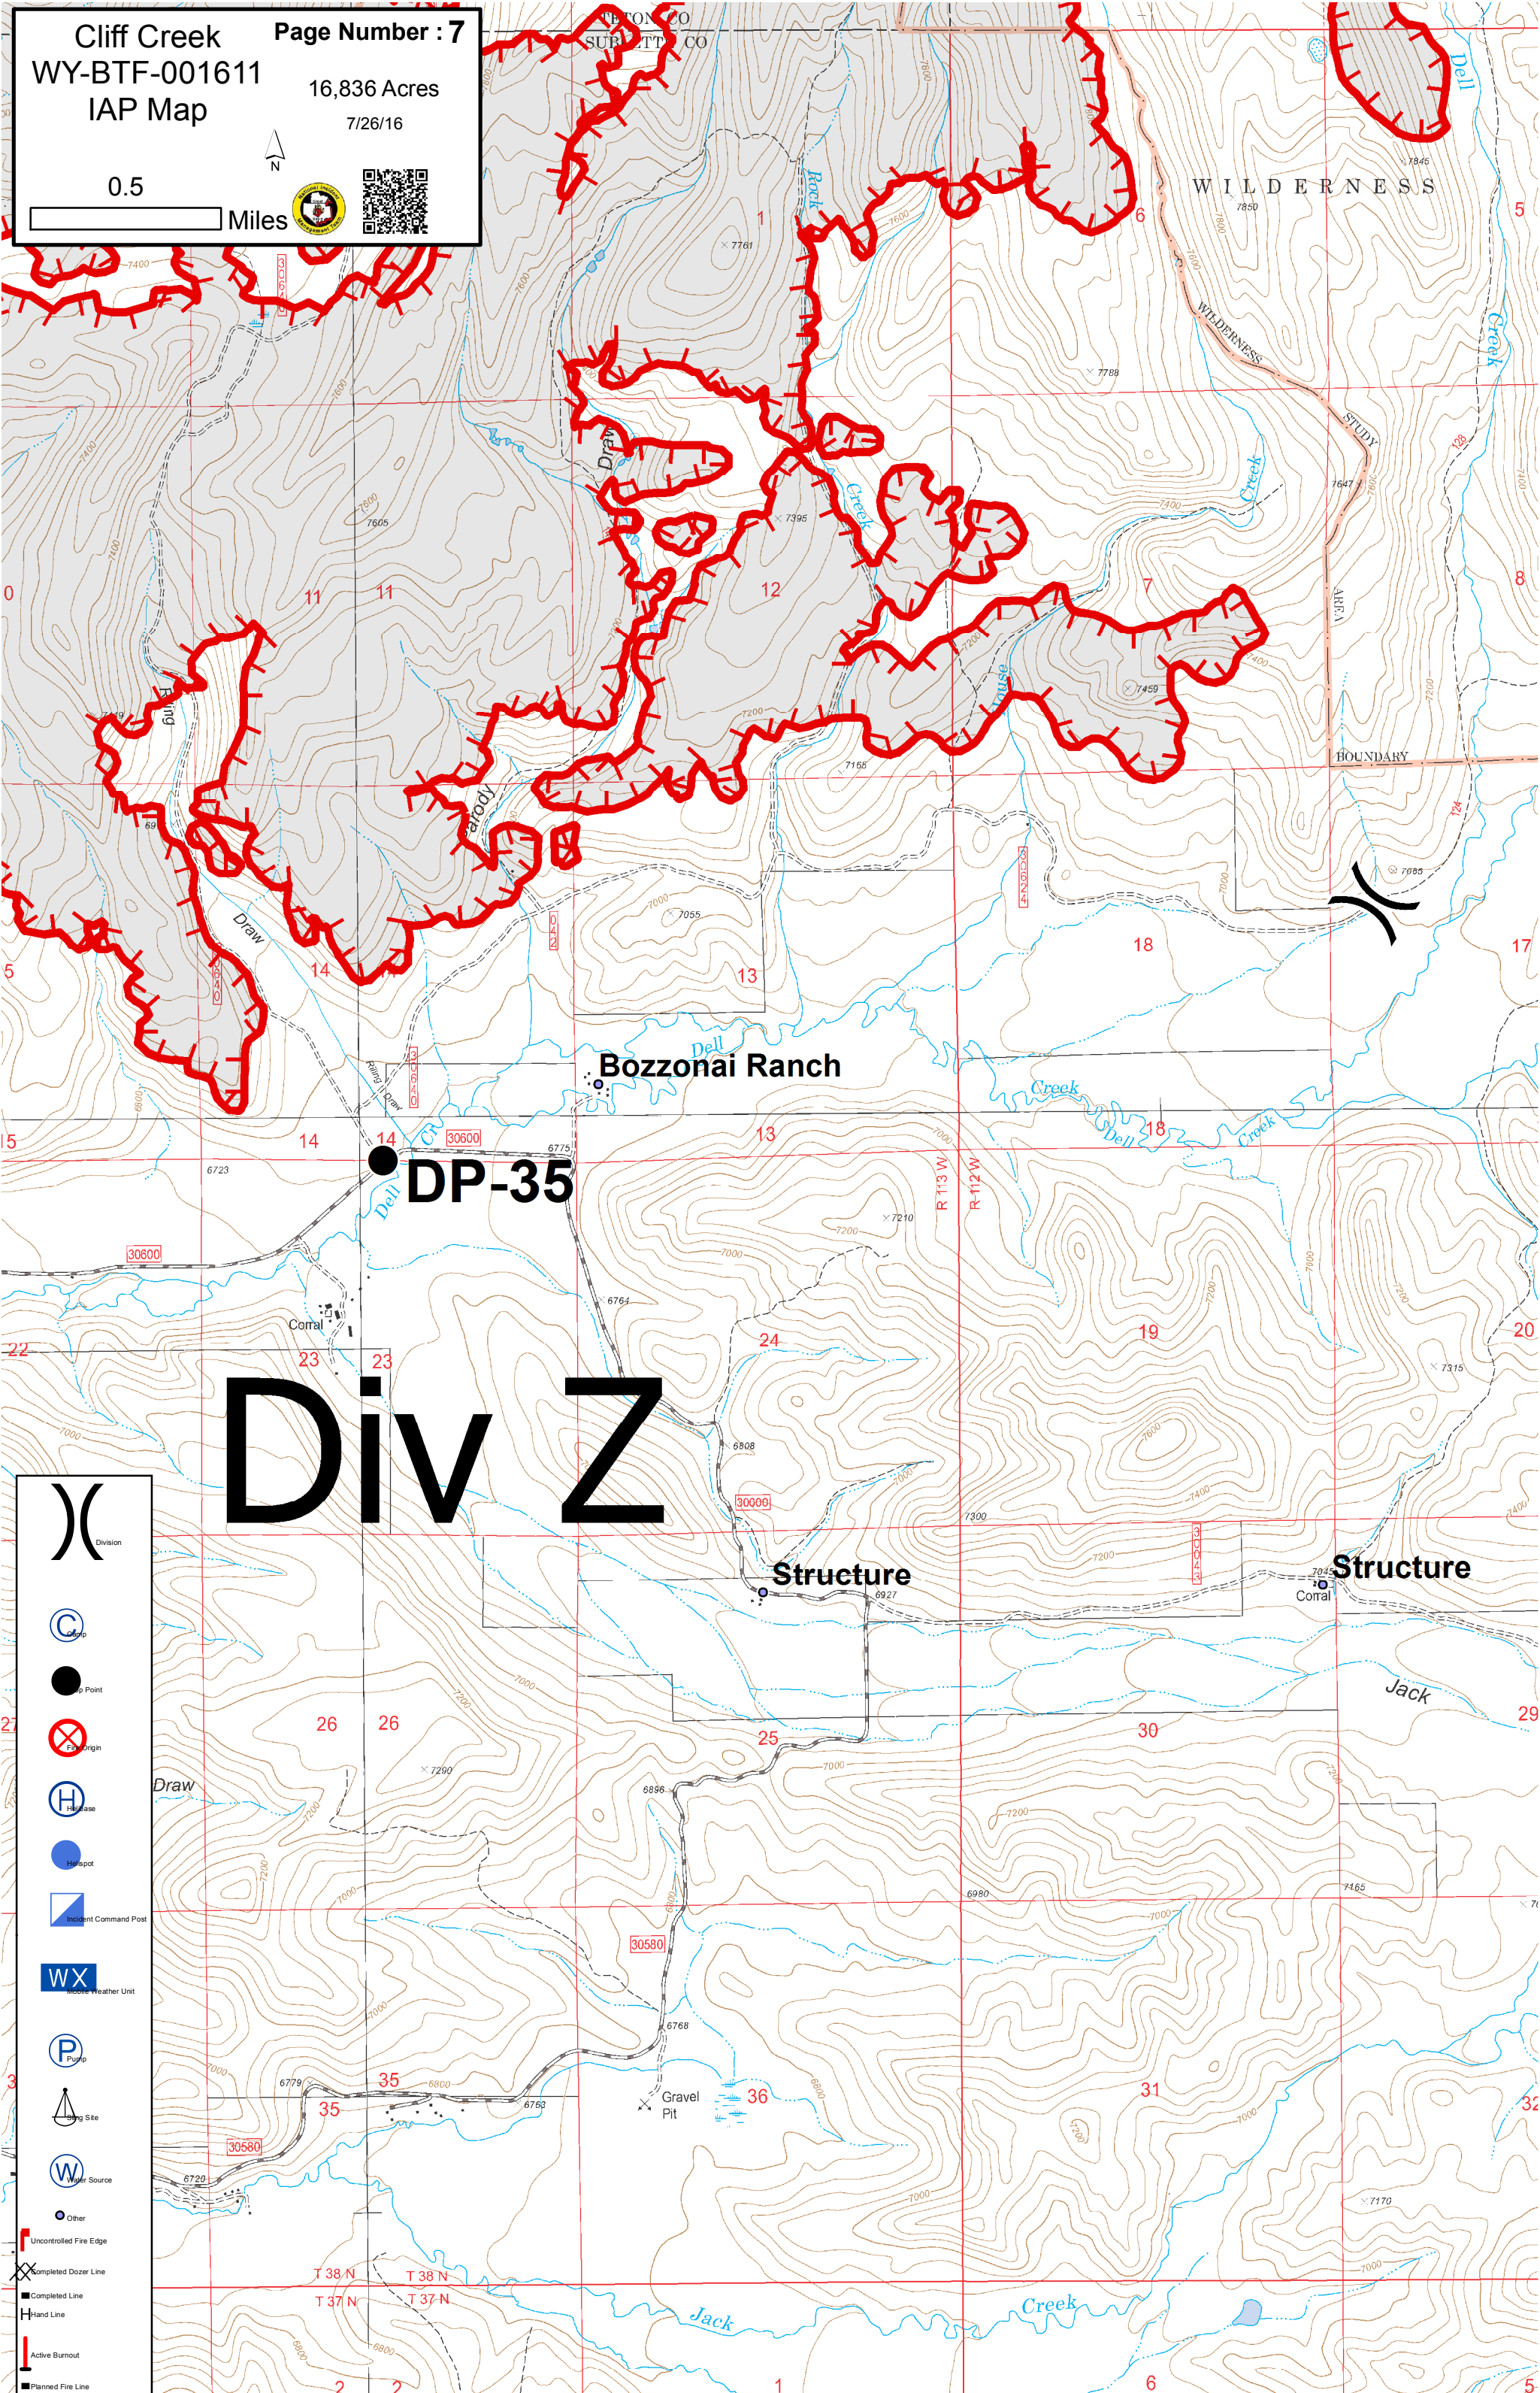

0.5
Miles

DivK

DivH

- () Division
- (C) Camp
- Point
- ⊗ Origin
- (H) Helibase
- Helispot
- ▣ Incident Command Post
- WX Mobile Weather Unit
- (P) Pump
- ⚓ Mooring Site
- (W) Water Source
- Other
- Uncontrolled Fire Edge
- X- Completed Dozer Line
- Completed Line
- H Hand Line
- Active Burnout
- Planned Fire Line

V G

Div C DP-20

- Division
- Camp
- Point
- Fire Origin
- Hand Line
- Hotspot
- Incident Command Post
- Mobile Weather Unit
- Pump
- Timing Site
- Water Source
- Other
- Uncontrolled Fire Edge
- Completed Dozer Line
- Completed Line
- Hand Line
- Active Burnout
- Planned Fire Line

0.5

Miles

- Division
- Camp
- Point
- Fire Origin
- Hazard
- Hotspot
- Incident Command Post
- Mobile Weather Unit
- Pump
- Trapping Site
- Water Source
- Other
- Uncontrolled Fire Edge
- Completed Dozer Line
- Completed Line
- Hand Line
- Active Burnout
- Planned Fire Line

DIVA

DP-30

H-2

0.5

Miles

Div Z

- Division
- Camp
- Point
- Origin
- Helibase
- Hotspot
- Incident Command Post
- Mobile Weather Unit
- Pump
- Landing Site
- Water Source
- Other
- Uncontrolled Fire Edge
- Completed Dozer Line
- Completed Line
- Hand Line
- Active Burnout
- Planned Fire Line