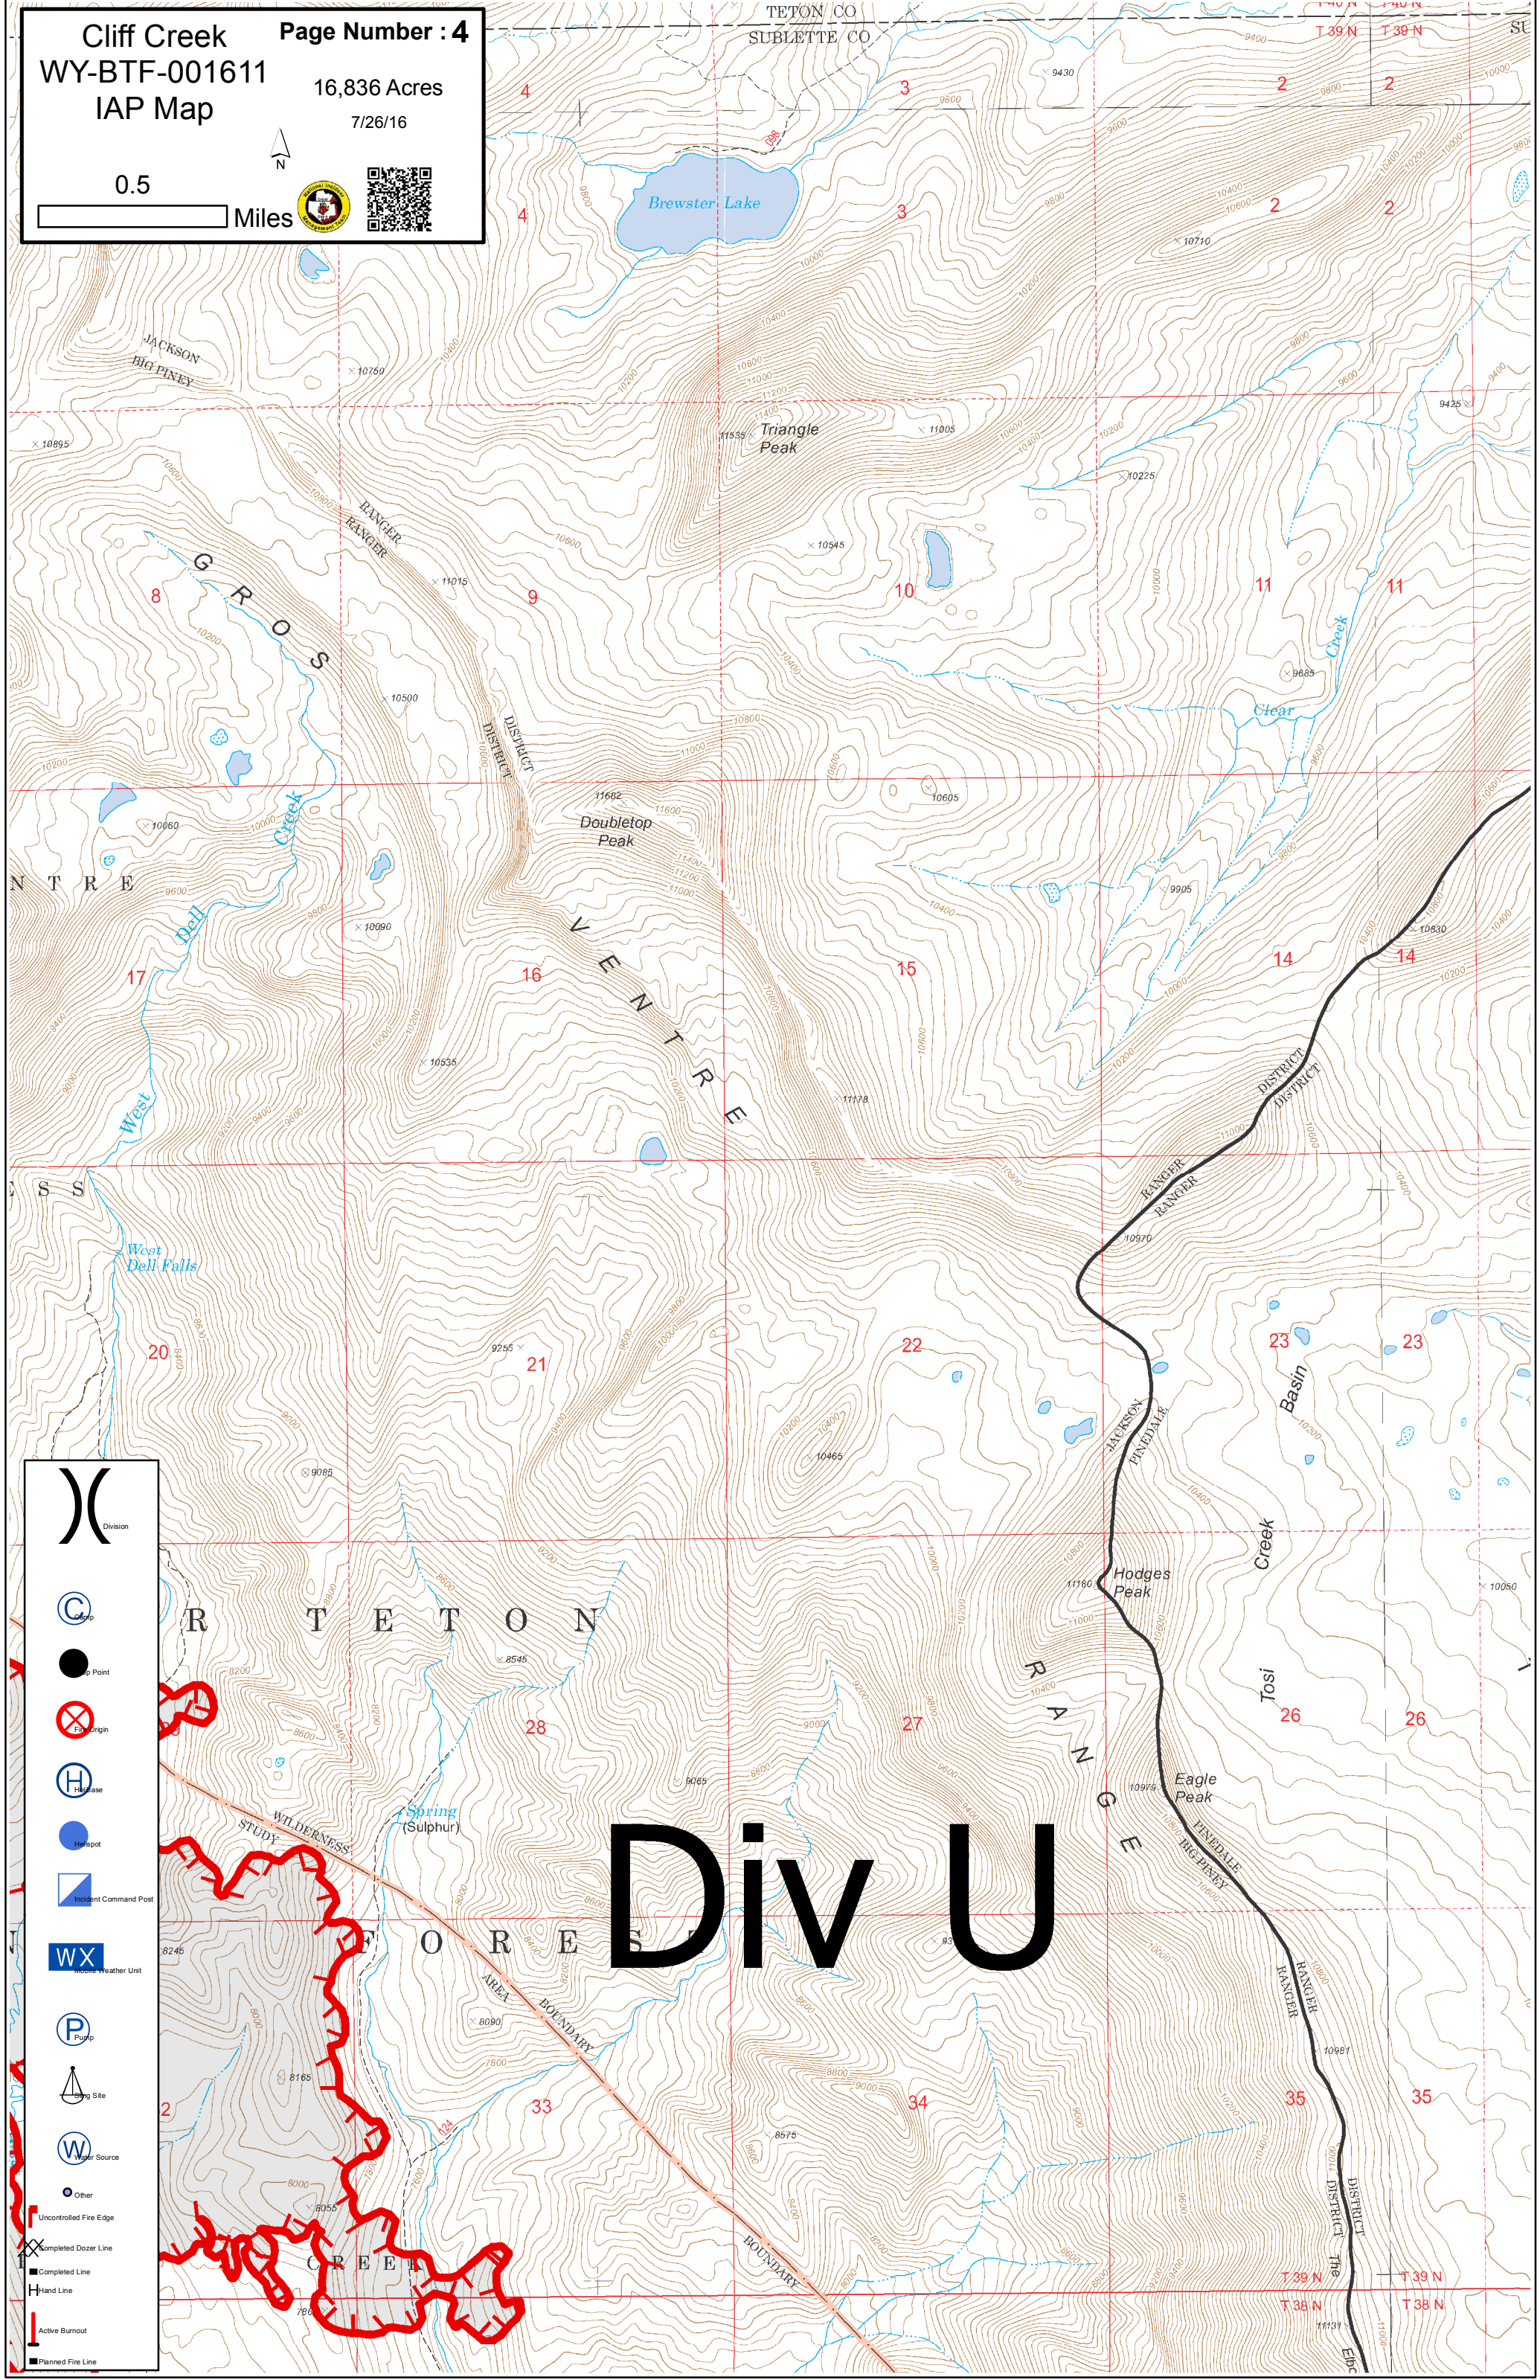

0.5
Miles

DivK

DivH

- () Division
- (C) Camp
- Point
- ⊗ Origin
- (H) Helibase
- Helispot
- ▣ Incident Command Post
- WX Mobile Weather Unit
- (P) Pump
- ⚓ Mooring Site
- (W) Water Source
- Other
- Uncontrolled Fire Edge
- X- Completed Dozer Line
- Completed Line
- H Hand Line
- Active Burnout
- Planned Fire Line

0.5

Miles

- () Division
- (C) Camp
- Point
- ⊗ Origin
- (H) Helibase
- Helispot
- ▣ Incident Command Post
- WX Mobile Weather Unit
- (P) Pump
- ▲ Landing Site
- (W) Water Source
- Other
- ┌─┐ Uncontrolled Fire Edge
- ┌─┐ Completed Dozer Line
- ┌─┐ Completed Line
- ┌─┐ Hand Line
- ┌─┐ Active Burnout
- ┌─┐ Planned Fire Line

0.5

Miles

Divu

- Division
- Camp
- Point
- Origin
- Helibase
- Helispot
- Incident Command Post
- Mobile Weather Unit
- Pump
- Flag Site
- Water Source
- Other
- Uncontrolled Fire Edge
- Completed Dozer Line
- Completed Line
- Hand Line
- Active Burnout
- Planned Fire Line

V G

Div C DP-20

- Division
- Camp
- Point
- Fire Origin
- Hand Line
- Hotspot
- Incident Command Post
- Mobile Weather Unit
- Pump
- Timing Site
- Water Source
- Other
- Uncontrolled Fire Edge
- Completed Dozer Line
- Completed Line
- Hand Line
- Active Burnout
- Planned Fire Line