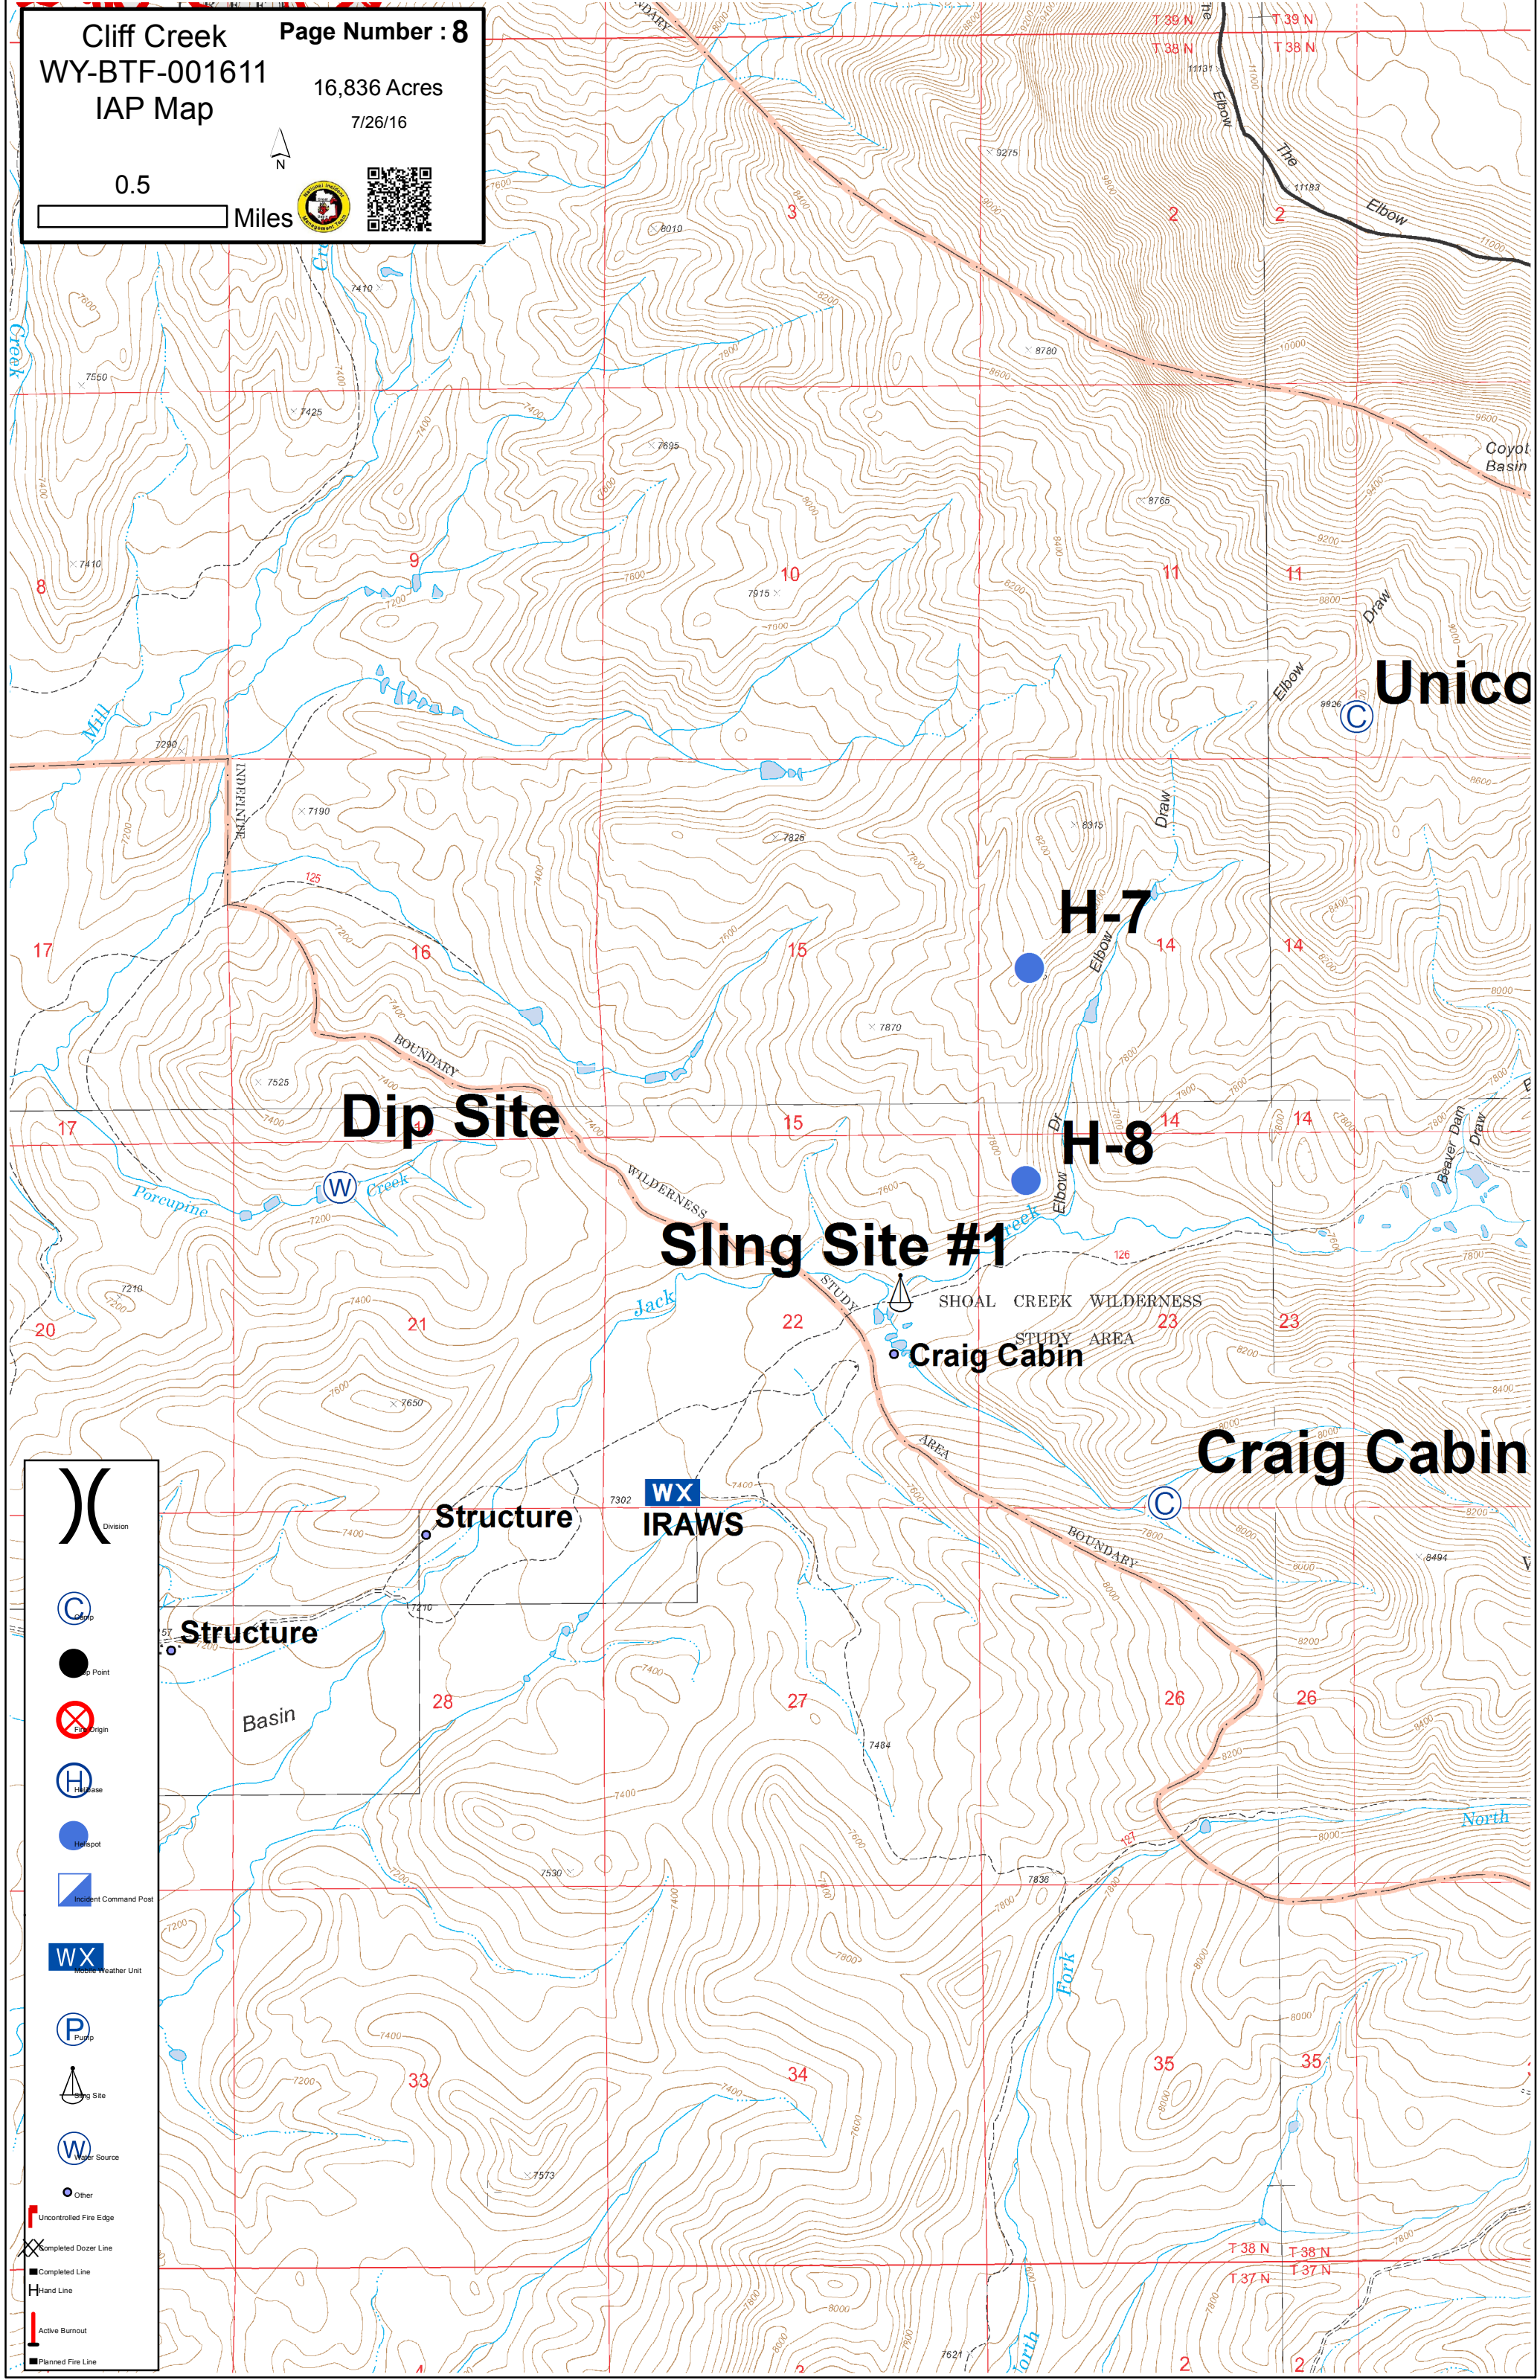

0.5 Miles

Unico

Dip Site

Sling Site #1

H-7

H-8

Craig Cabin

Craig Cabin

- Division
- Camp
- Point
- Origin
- Helibase
- Hotspot
- Incident Command Post
- WX Mobile Weather Unit
- Pump
- Shooting Site
- Water Source
- Other
- Uncontrolled Fire Edge
- Completed Dozer Line
- Completed Line
- Hand Line
- Active Burnout
- Planned Fire Line