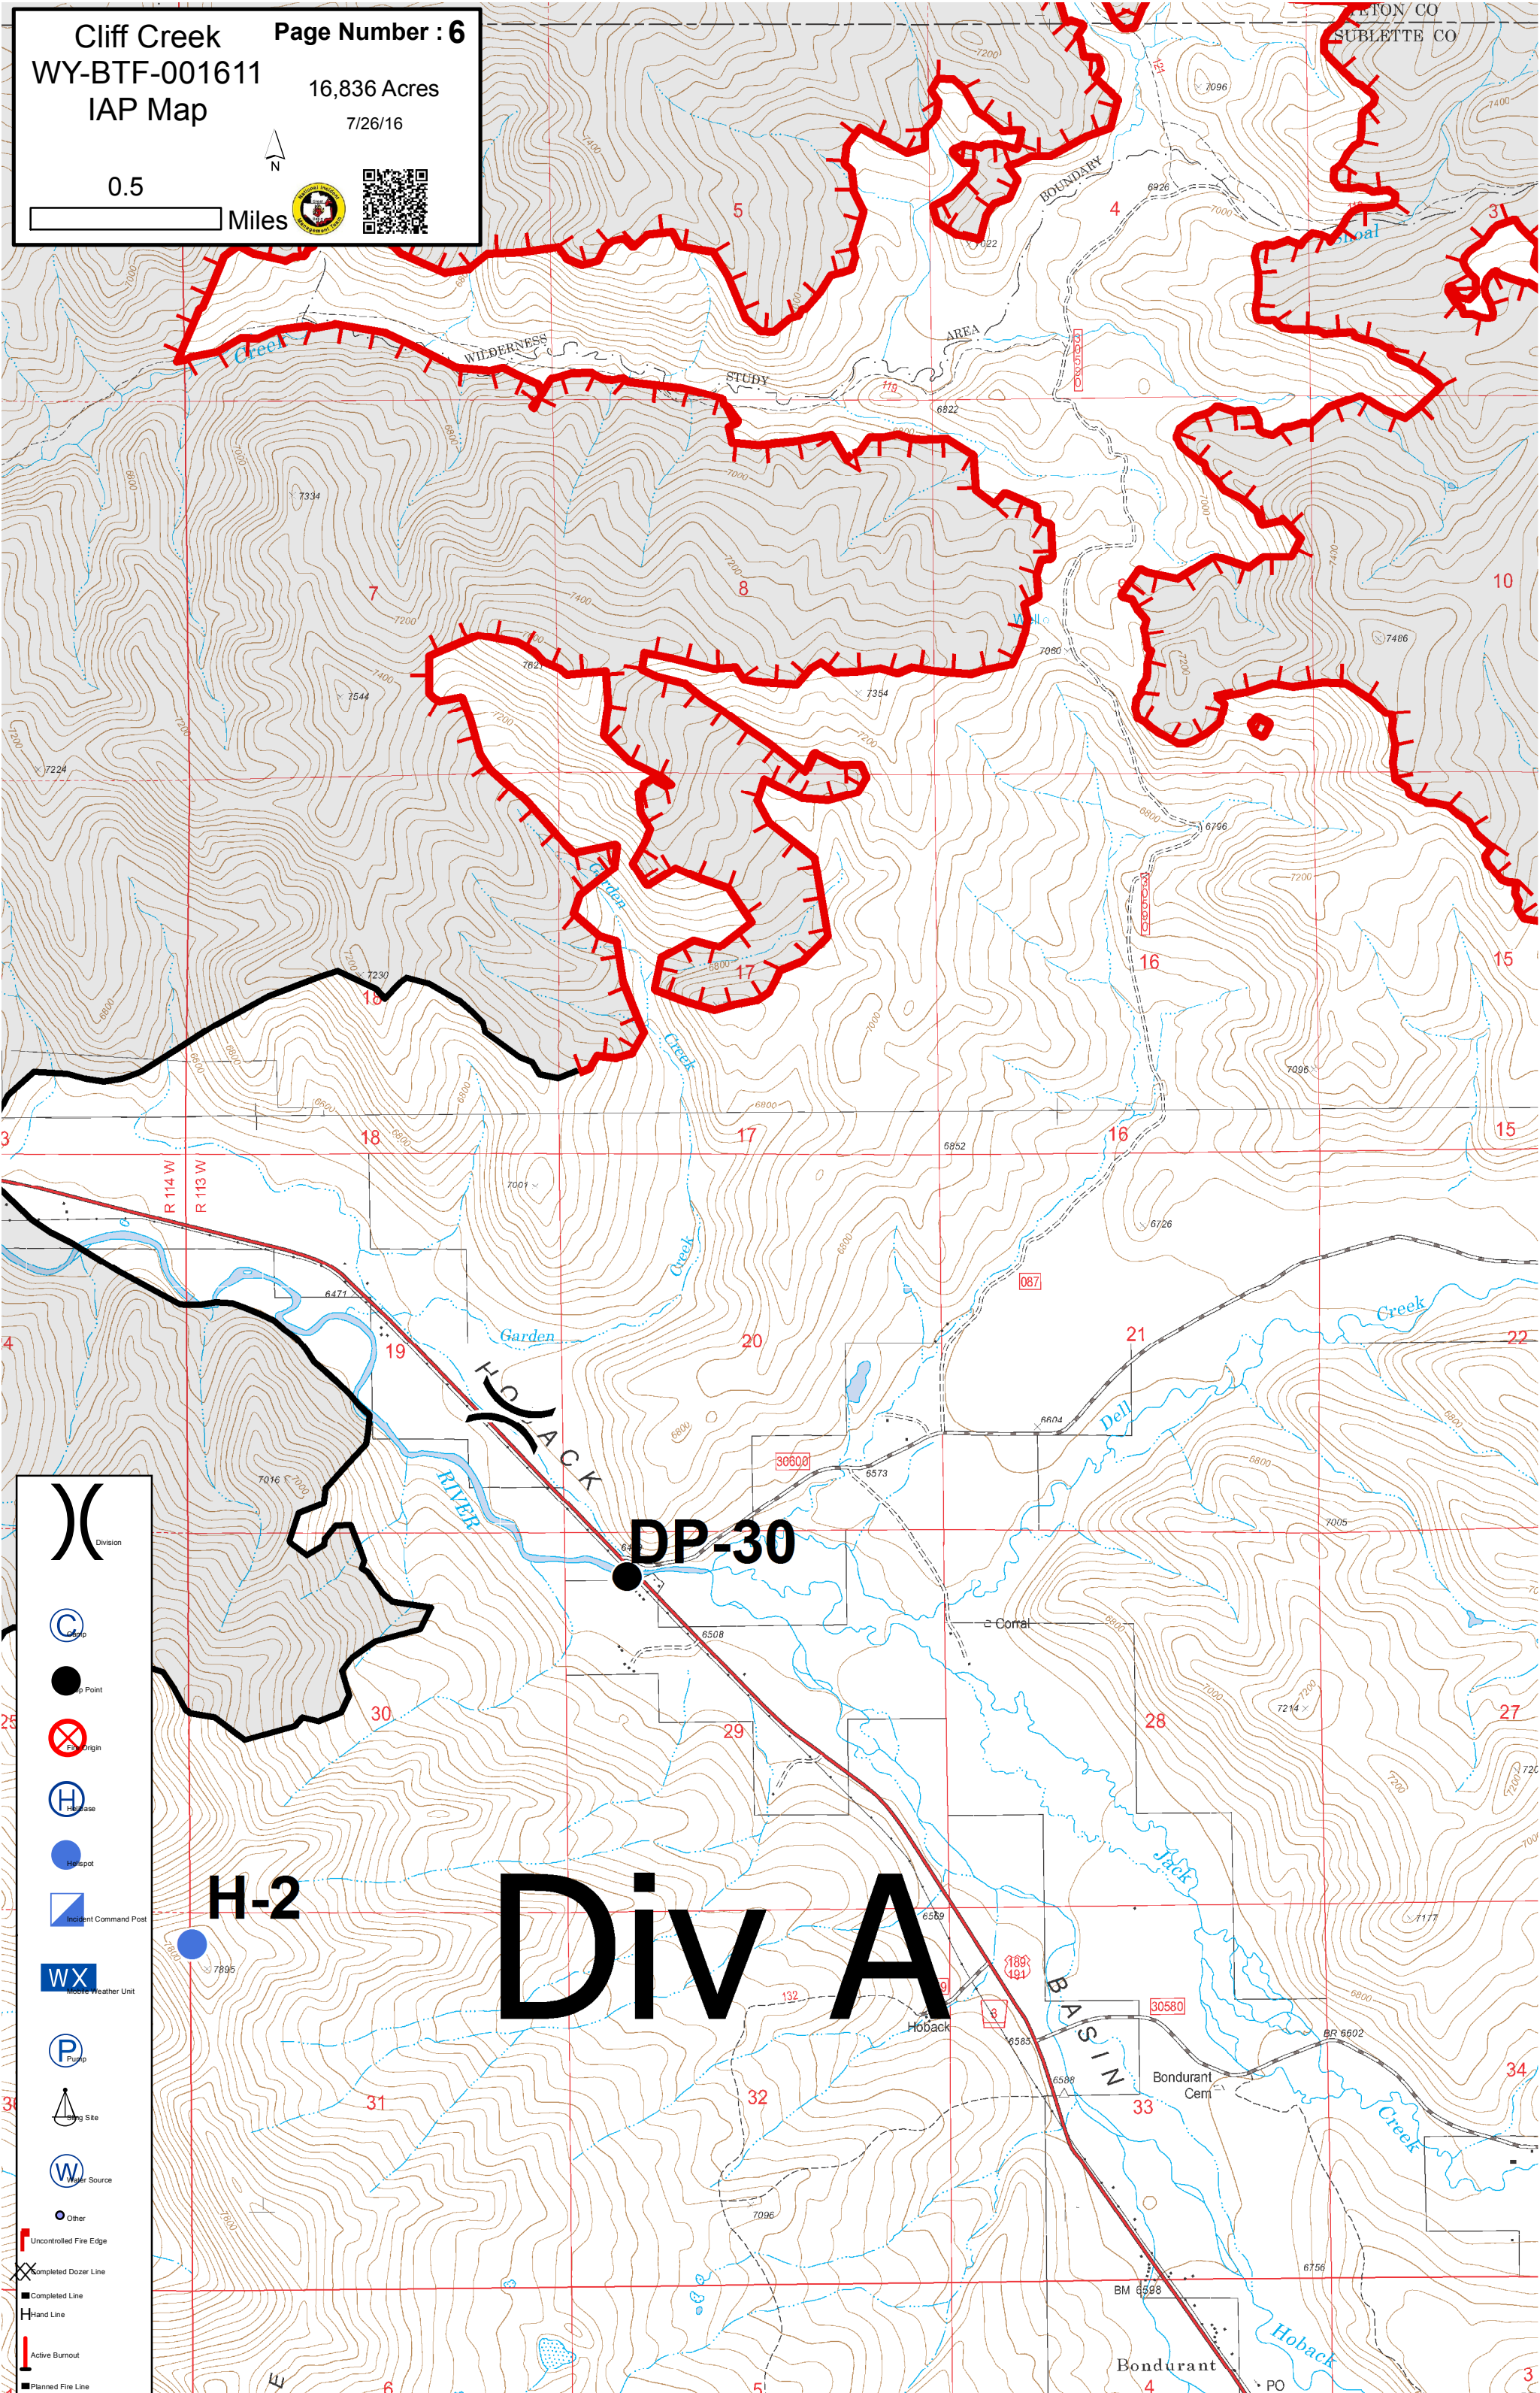

0.5

Miles

- Division
- Camp
- Point
- Fire Origin
- Hazard
- Hotspot
- Incident Command Post
- Mobile Weather Unit
- Pump
- Trapping Site
- Water Source
- Other
- Uncontrolled Fire Edge
- Completed Dozer Line
- Completed Line
- Hand Line
- Active Burnout
- Planned Fire Line

DIVA

DP-30

H-2