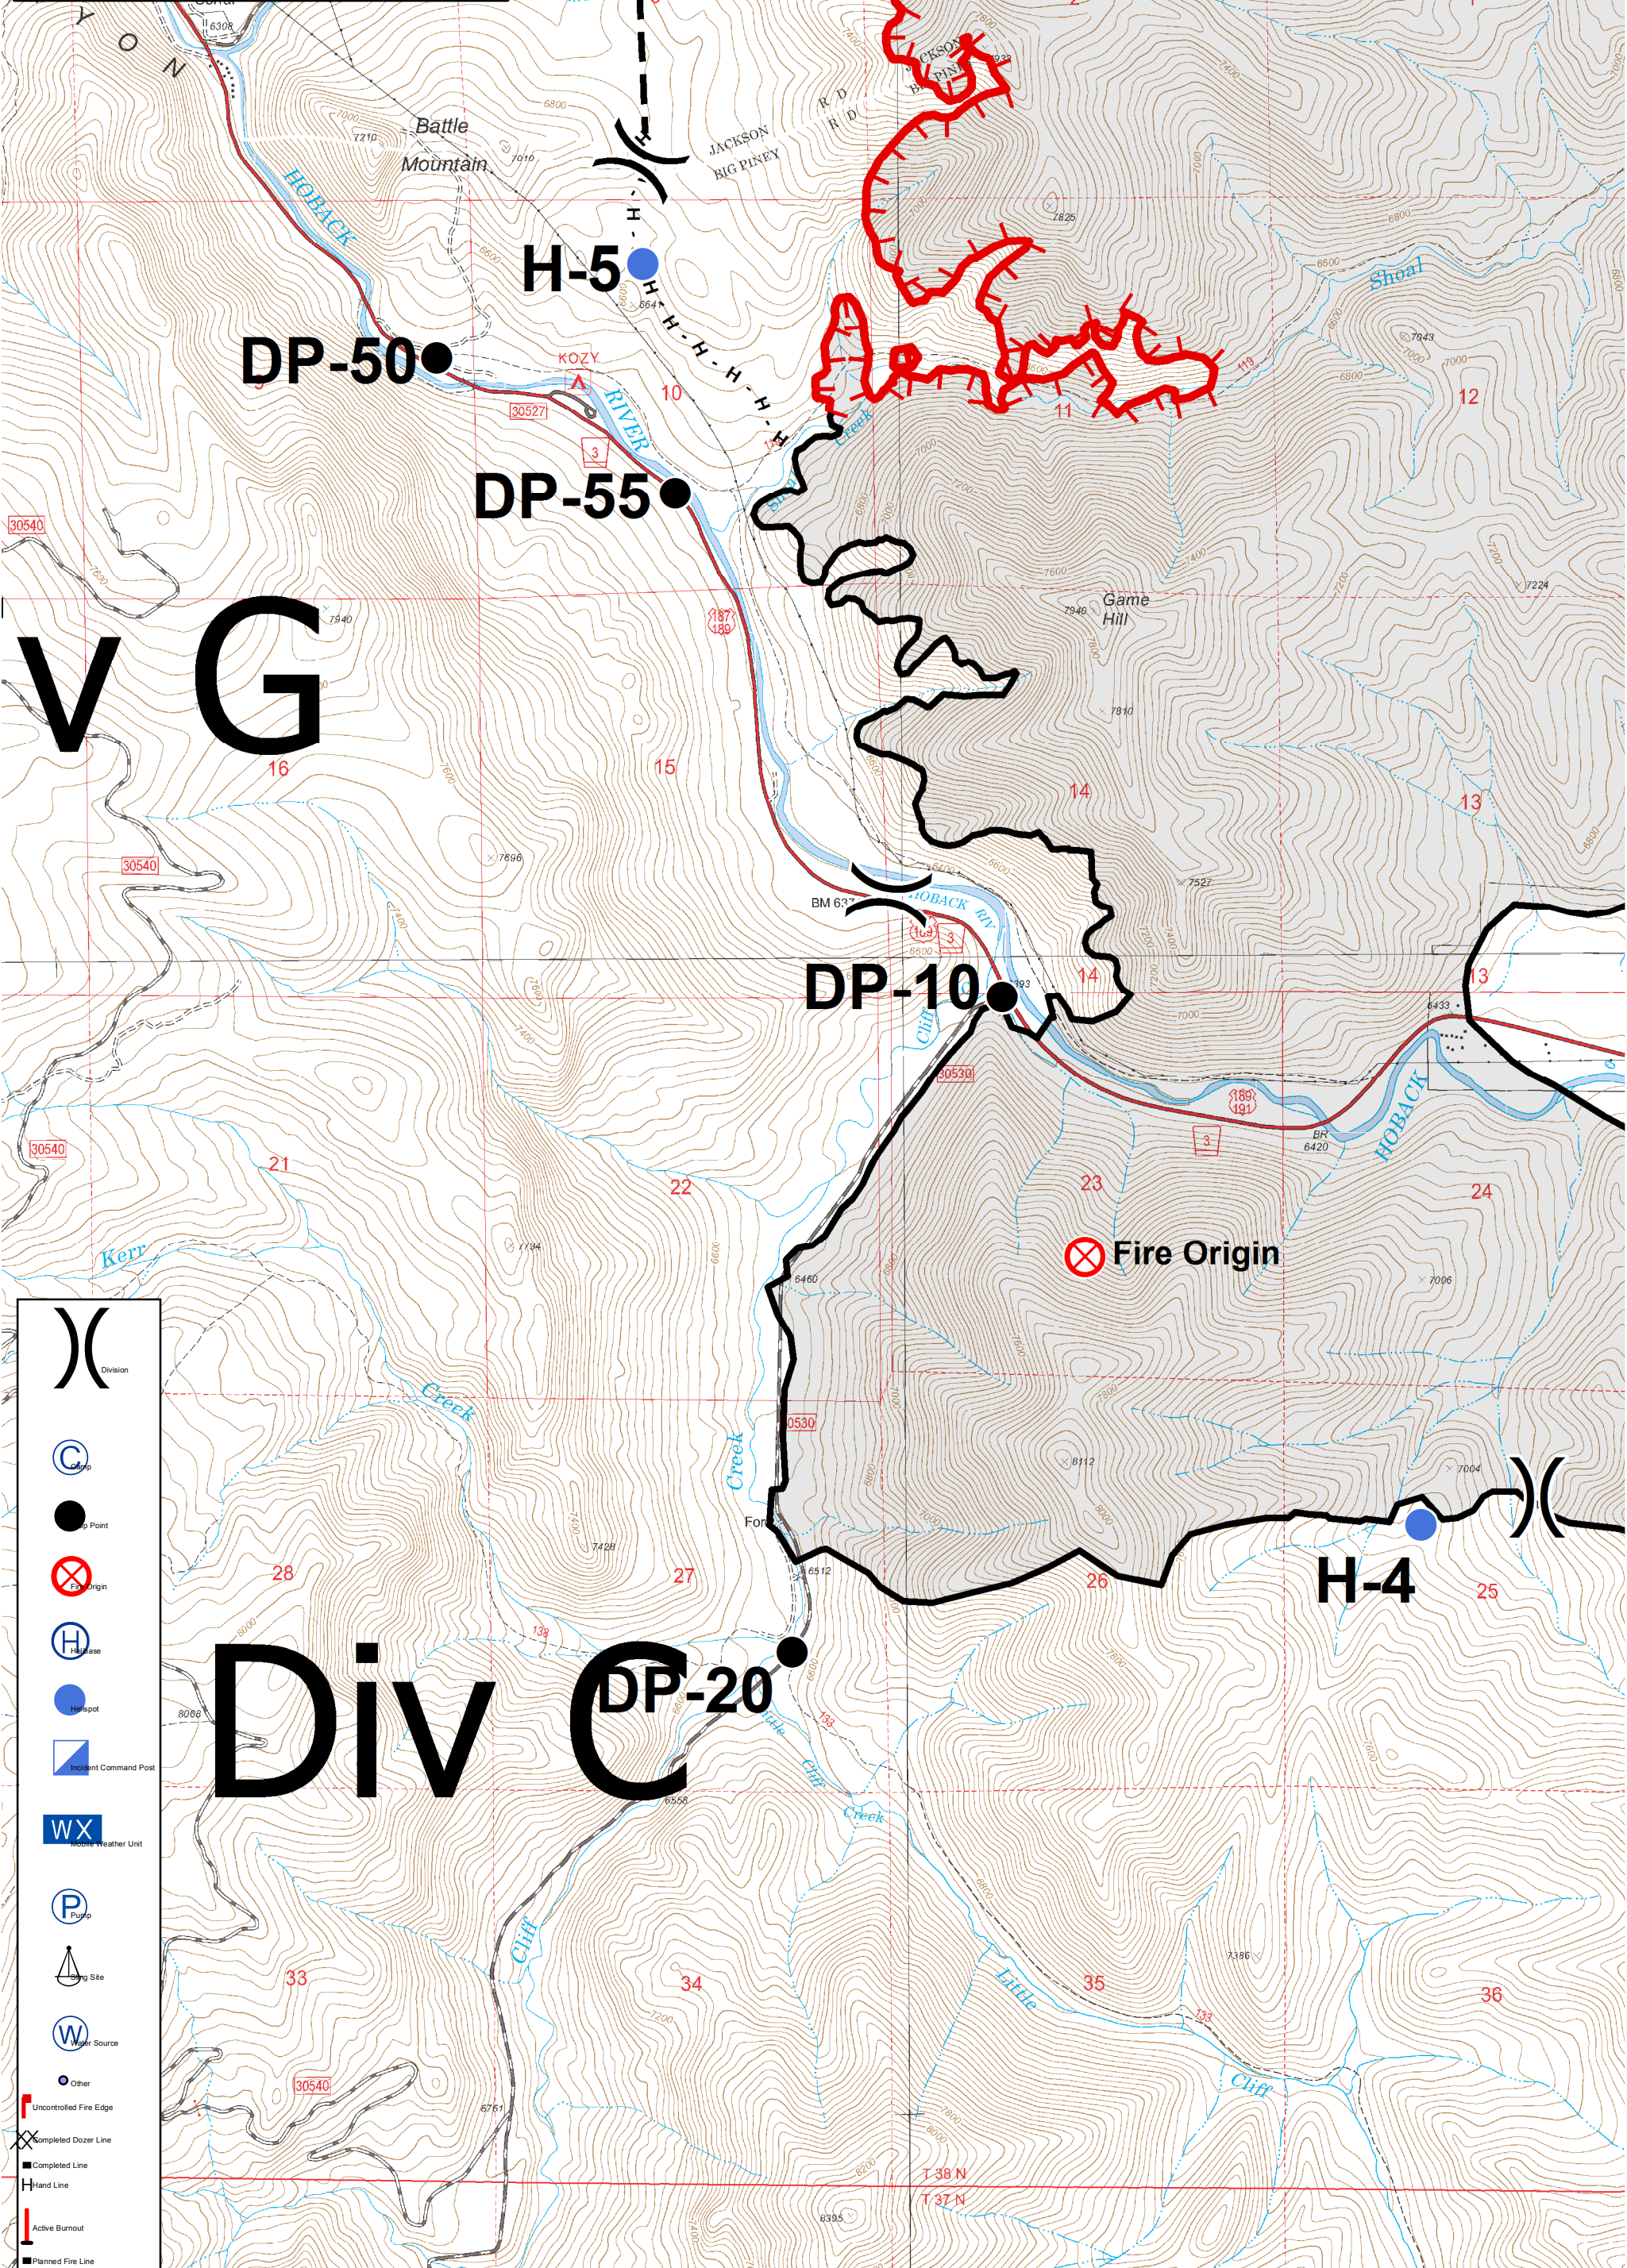

0.5
Miles

DivK

DivH

- () Division
- (C) Camp
- Point
- ⊗ Origin
- (H) Helibase
- Helispot
- ▣ Incident Command Post
- WX Mobile Weather Unit
- (P) Pump
- ⚓ Mooring Site
- (W) Water Source
- Other
- Uncontrolled Fire Edge
- X- Completed Dozer Line
- Completed Line
- H Hand Line
- Active Burnout
- Planned Fire Line

0.5

Miles

- () Division
- (C) Camp
- Point
- ⊗ Origin
- (H) Helibase
- Helispot
- ▣ Incident Command Post
- WX Mobile Weather Unit
- (P) Pump
- ▲ Landing Site
- (W) Water Source
- Other
- ┌─┐ Uncontrolled Fire Edge
- ┌─┐ Completed Dozer Line
- ┌─┐ Completed Line
- ┌─┐ Hand Line
- ┌─┐ Active Burnout
- ┌─┐ Planned Fire Line

0.5

Miles

Divu

- Division
- Camp
- Point
- Origin
- Helibase
- Helispot
- Incident Command Post
- Mobile Weather Unit
- Pump
- Flag Site
- Water Source
- Other
- Uncontrolled Fire Edge
- Completed Dozer Line
- Completed Line
- Hand Line
- Active Burnout
- Planned Fire Line

V G

Div C DP-20

- Division
- Camp
- Point
- Fire Origin
- Hand Line
- Hotspot
- Incident Command Post
- Mobile Weather Unit
- Pump
- Timing Site
- Water Source
- Other
- Uncontrolled Fire Edge
- Completed Dozer Line
- Completed Line
- Hand Line
- Active Burnout
- Planned Fire Line