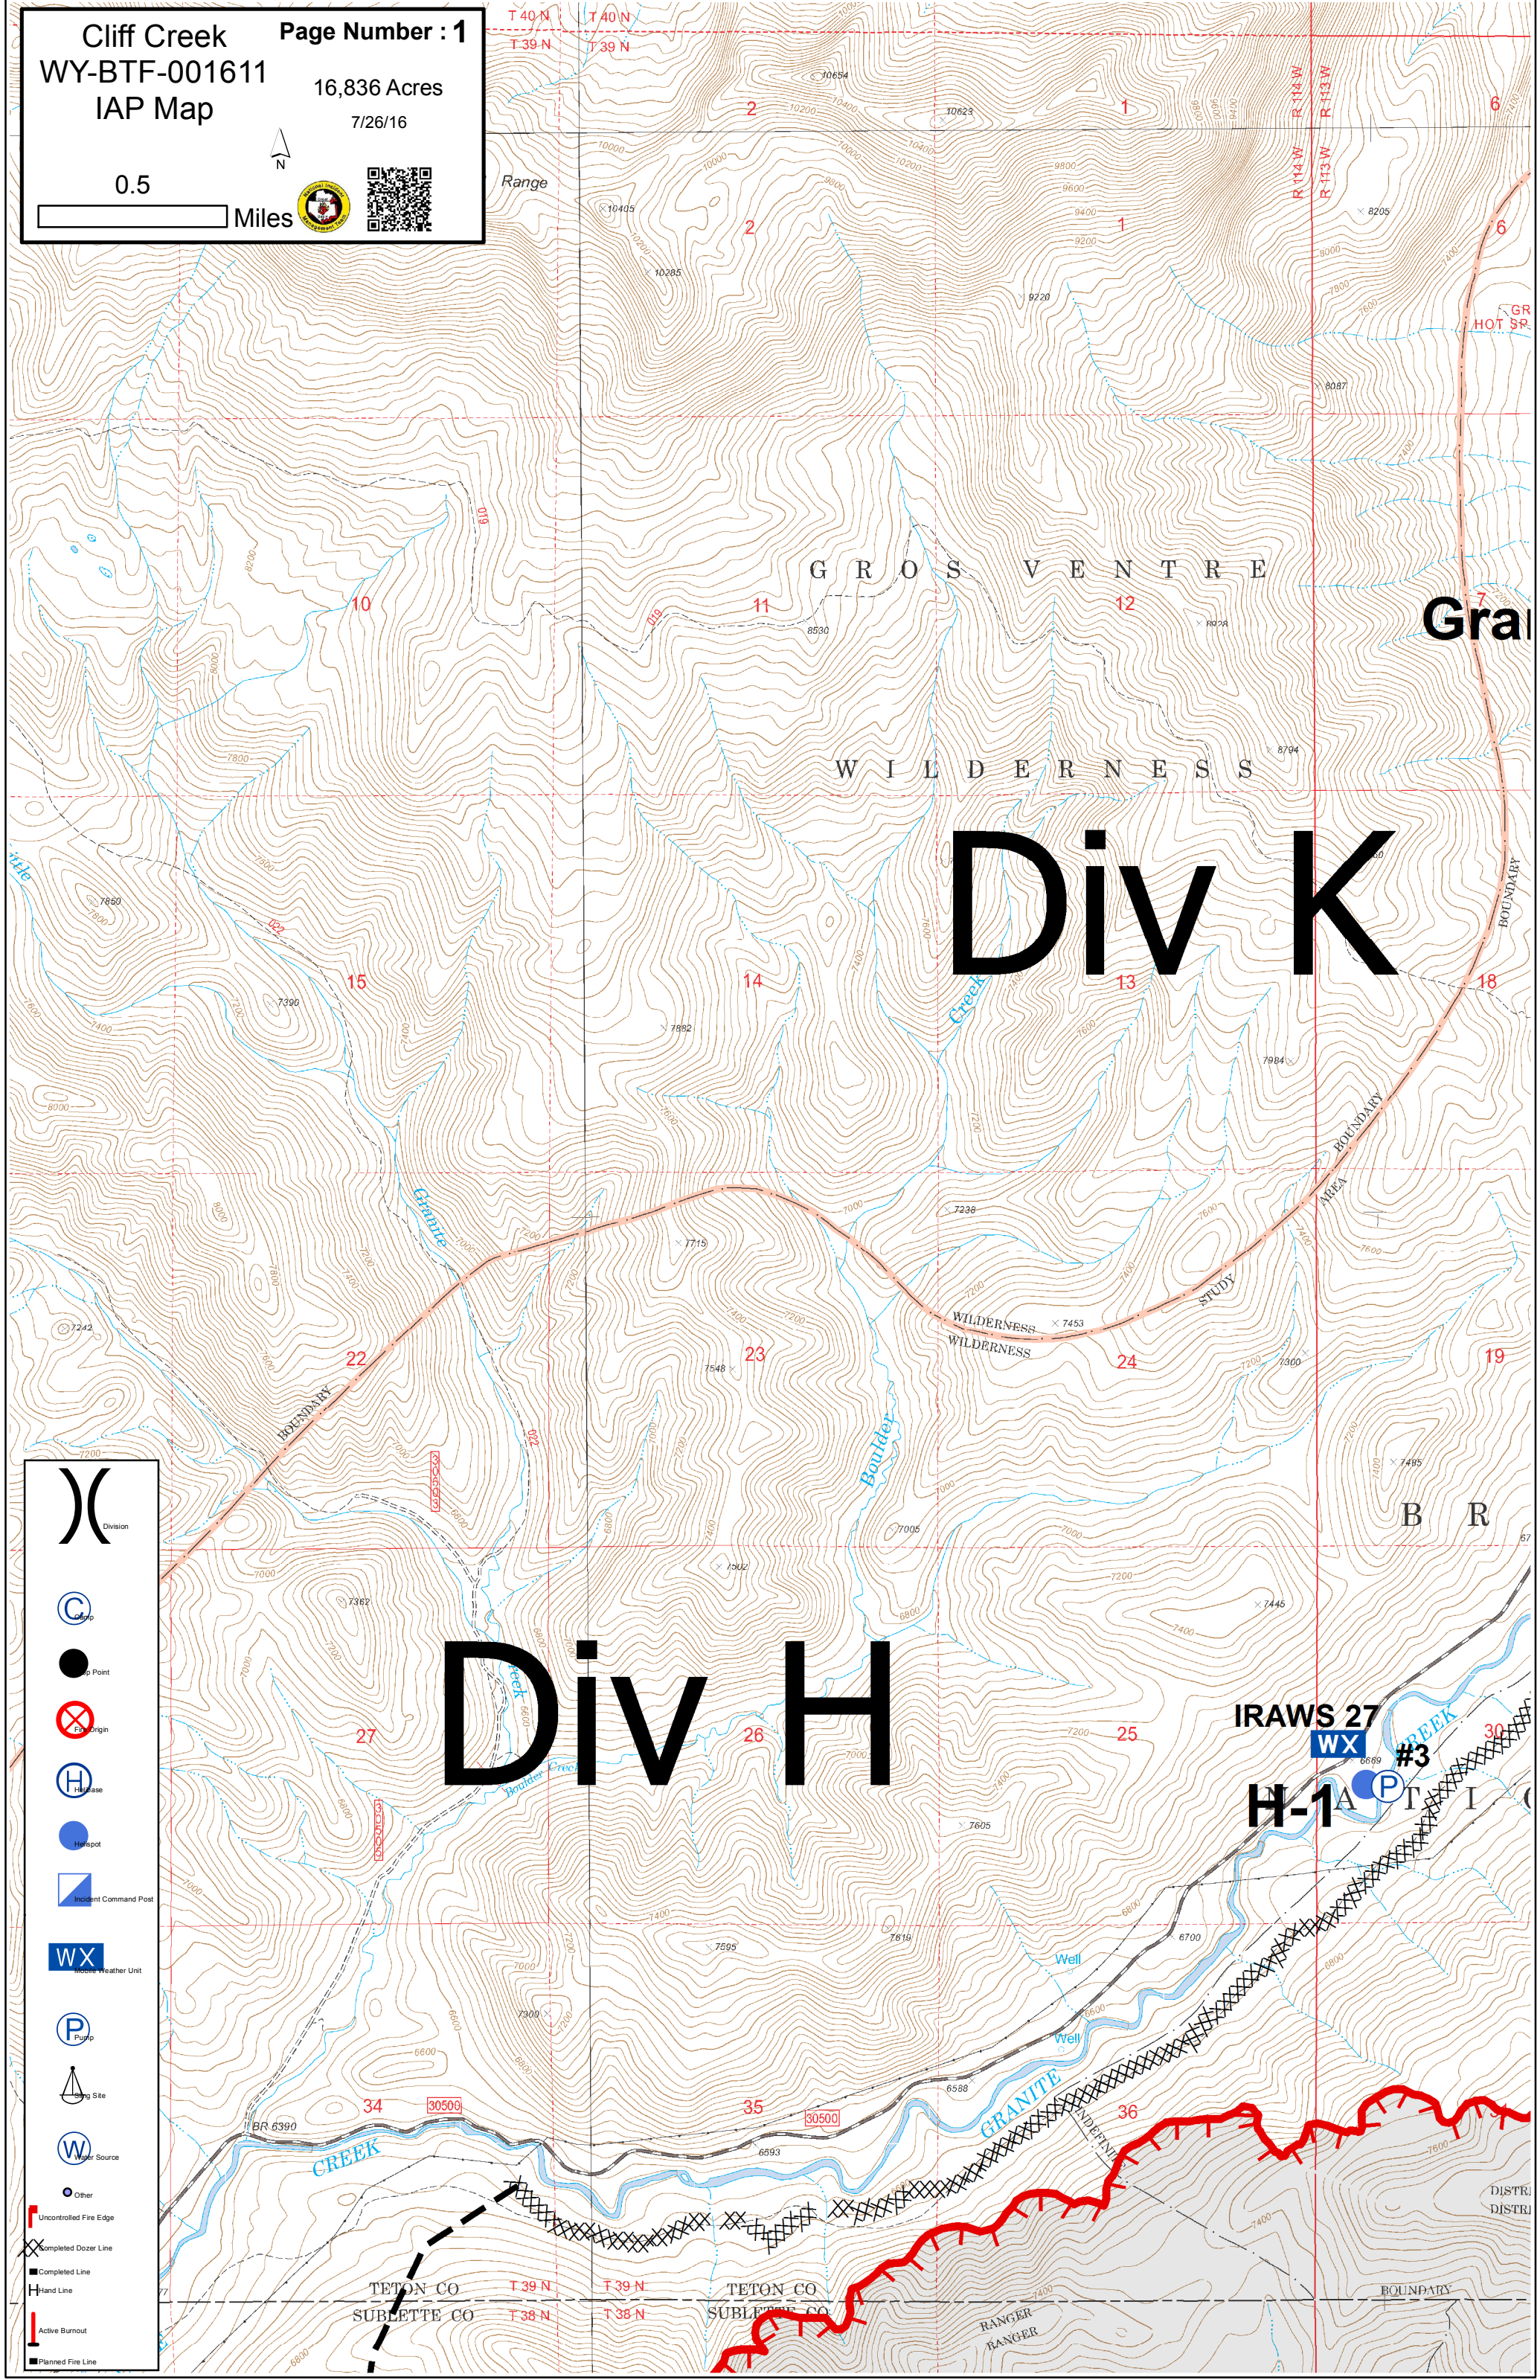

0.5
Miles

DivK

DivH

- () Division
- (C) Camp
- Point
- ⊗ Origin
- (H) Helibase
- Helispot
- ▣ Incident Command Post
- WX Mobile Weather Unit
- (P) Pump
- ⚓ Mooring Site
- (W) Water Source
- Other
- Uncontrolled Fire Edge
- X- Completed Dozer Line
- Completed Line
- H Hand Line
- Active Burnout
- Planned Fire Line

0.5

Miles

- () Division
- (C) Camp
- Point
- ⊗ Origin
- (H) Helibase
- Helispot
- ▣ Incident Command Post
- WX Mobile Weather Unit
- (P) Pump
- ▲ Landing Site
- (W) Water Source
- Other
- ┌─┐ Uncontrolled Fire Edge
- ┌─┐ Completed Dozer Line
- ┌─┐ Completed Line
- ┌─┐ Hand Line
- ┌─┐ Active Burnout
- ┌─┐ Planned Fire Line

0.5

Miles

Divu

- Division
- Camp
- Point
- Origin
- Helibase
- Helispot
- Incident Command Post
- Mobile Weather Unit
- Pump
- Flag Site
- Water Source
- Other
- Uncontrolled Fire Edge
- Completed Dozer Line
- Completed Line
- Hand Line
- Active Burnout
- Planned Fire Line

V G

Div C DP-20

- Division
- Camp
- Point
- Fire Origin
- Hand Line
- Hotspot
- Incident Command Post
- Mobile Weather Unit
- Pump
- Timing Site
- Water Source
- Other
- Uncontrolled Fire Edge
- Completed Dozer Line
- Completed Line
- Hand Line
- Active Burnout
- Planned Fire Line