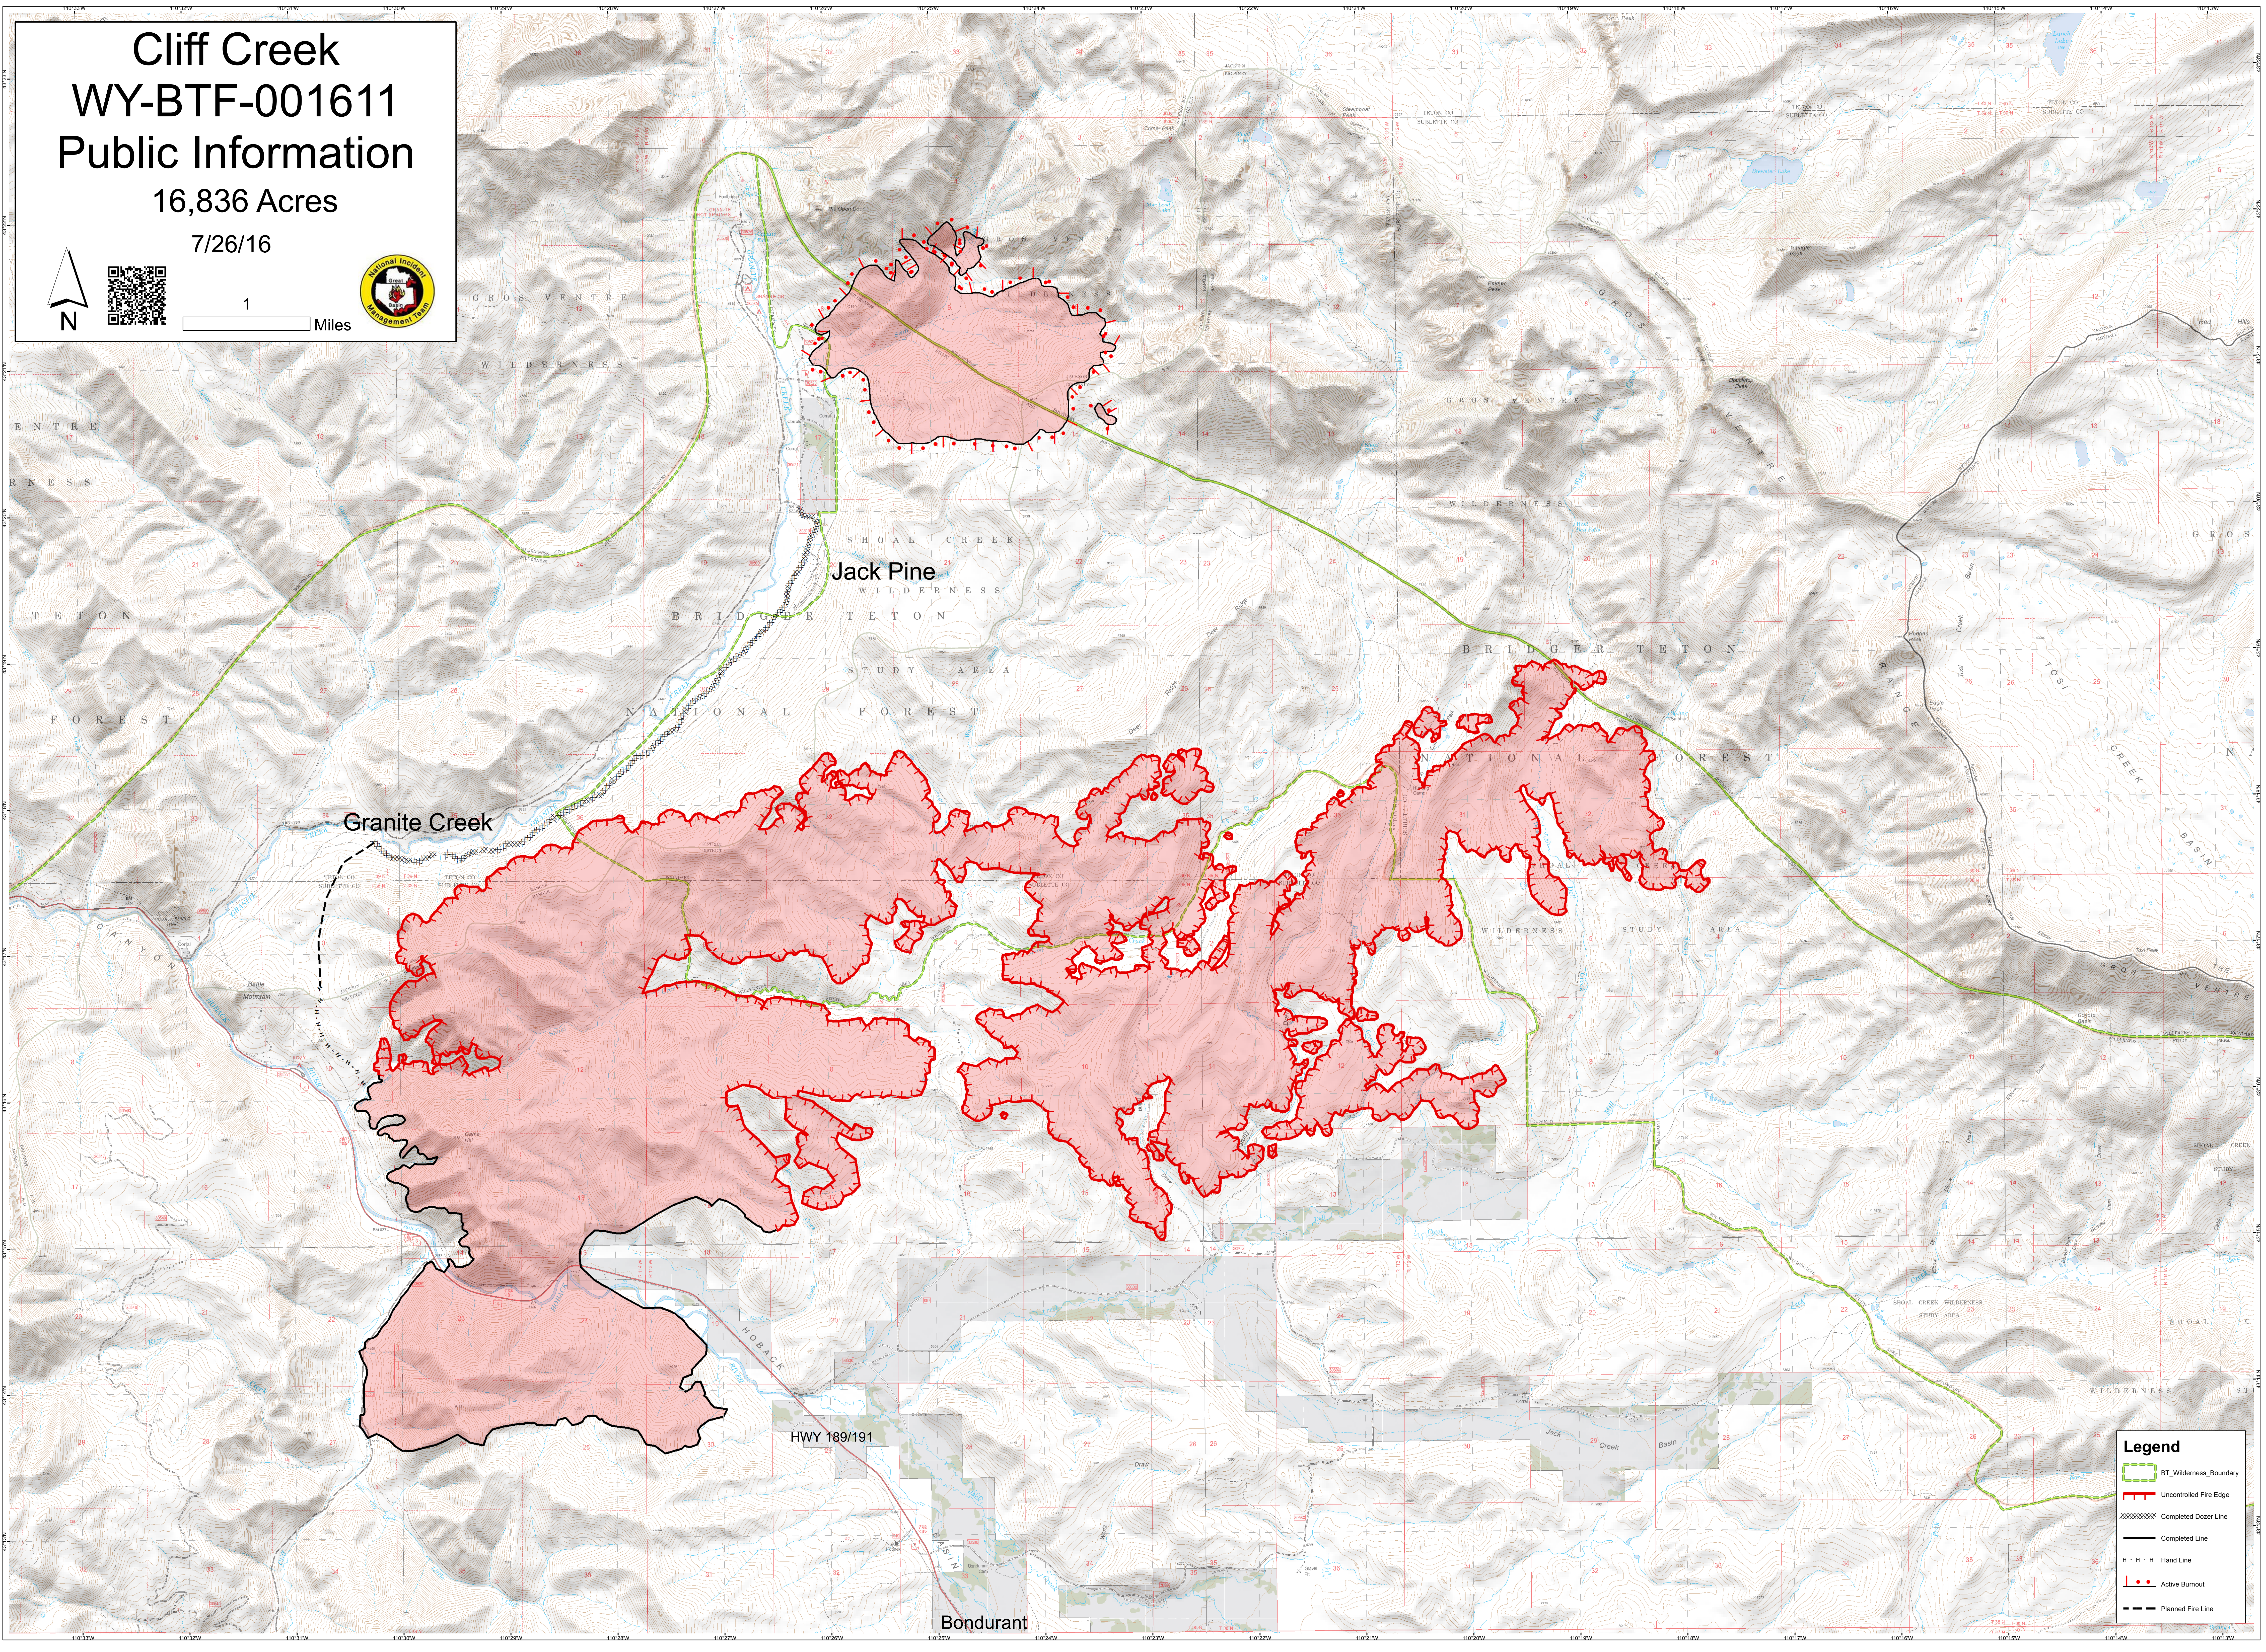

Cliff Creek WY-BTF-001611 Public Information 16,836 Acres

7/26/16

1 Miles

Legend

- BT_Wilderness_Boundary
- Uncontrolled Fire Edge
- Completed Dozer Line
- Completed Line
- Hand Line
- Active Burnout
- Planned Fire Line