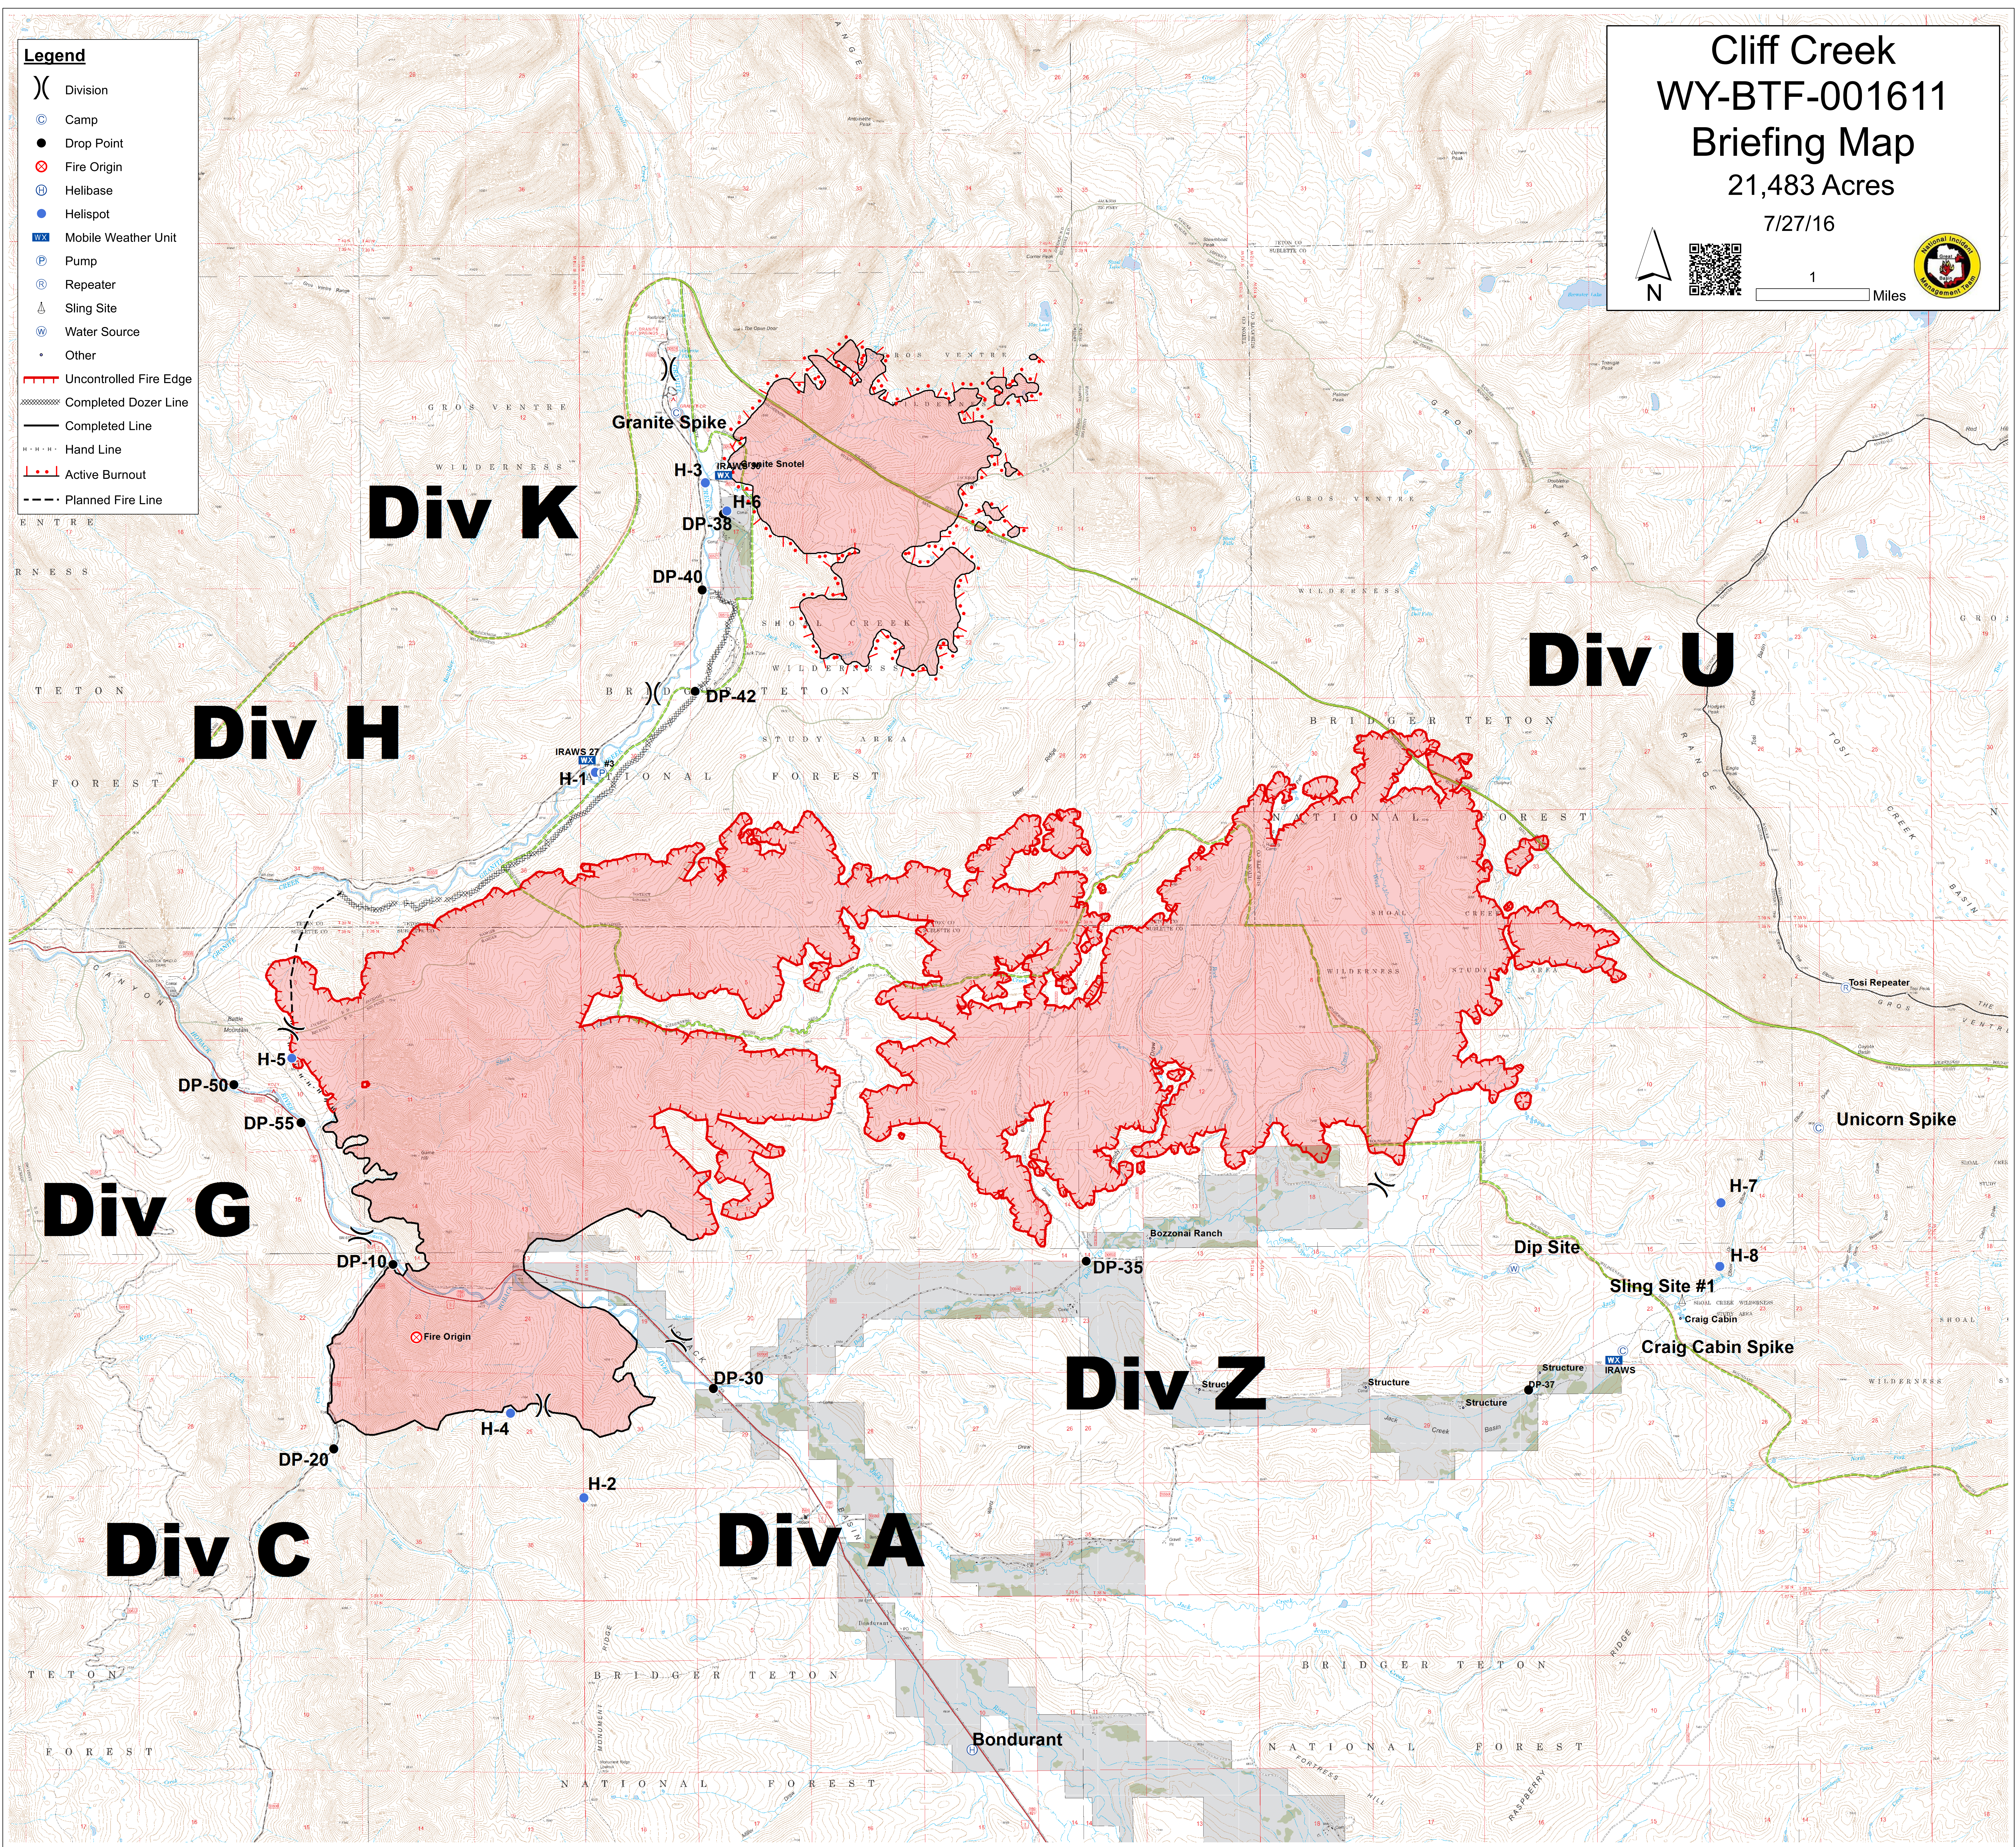

Legend

- ( ) Division
- ⊙ Camp
- Drop Point
- ⊗ Fire Origin
- ⊕ Helibase
- Helispot
- WX Mobile Weather Unit
- ⊕ Pump
- ⊕ Repeater
- ⊕ Sling Site
- ⊕ Water Source
- Other
- Uncontrolled Fire Edge
- ⊘ Completed Dozer Line
- Completed Line
- Hand Line
- ⊘ Active Burnout
- - - Planned Fire Line

Cliff Creek
WY-BTF-001611
Briefing Map
21,483 Acres
7/27/16

1 Miles

Div K

Div U

Div H

Div G

Div Z

Div C

Div A

Granite Spike

H-3

H-6

DP-38

DP-40

DP-42

IRAWS 27

H-1

DP-50

DP-55

DP-10

DP-20

H-5

H-4

H-2

DP-30

DP-35

Bozzozal Ranch

Dip Site

H-7

H-8

Sling Site #1

Craig Cabin

Craig Cabin Spike

Unicorn Spike

Bondurant