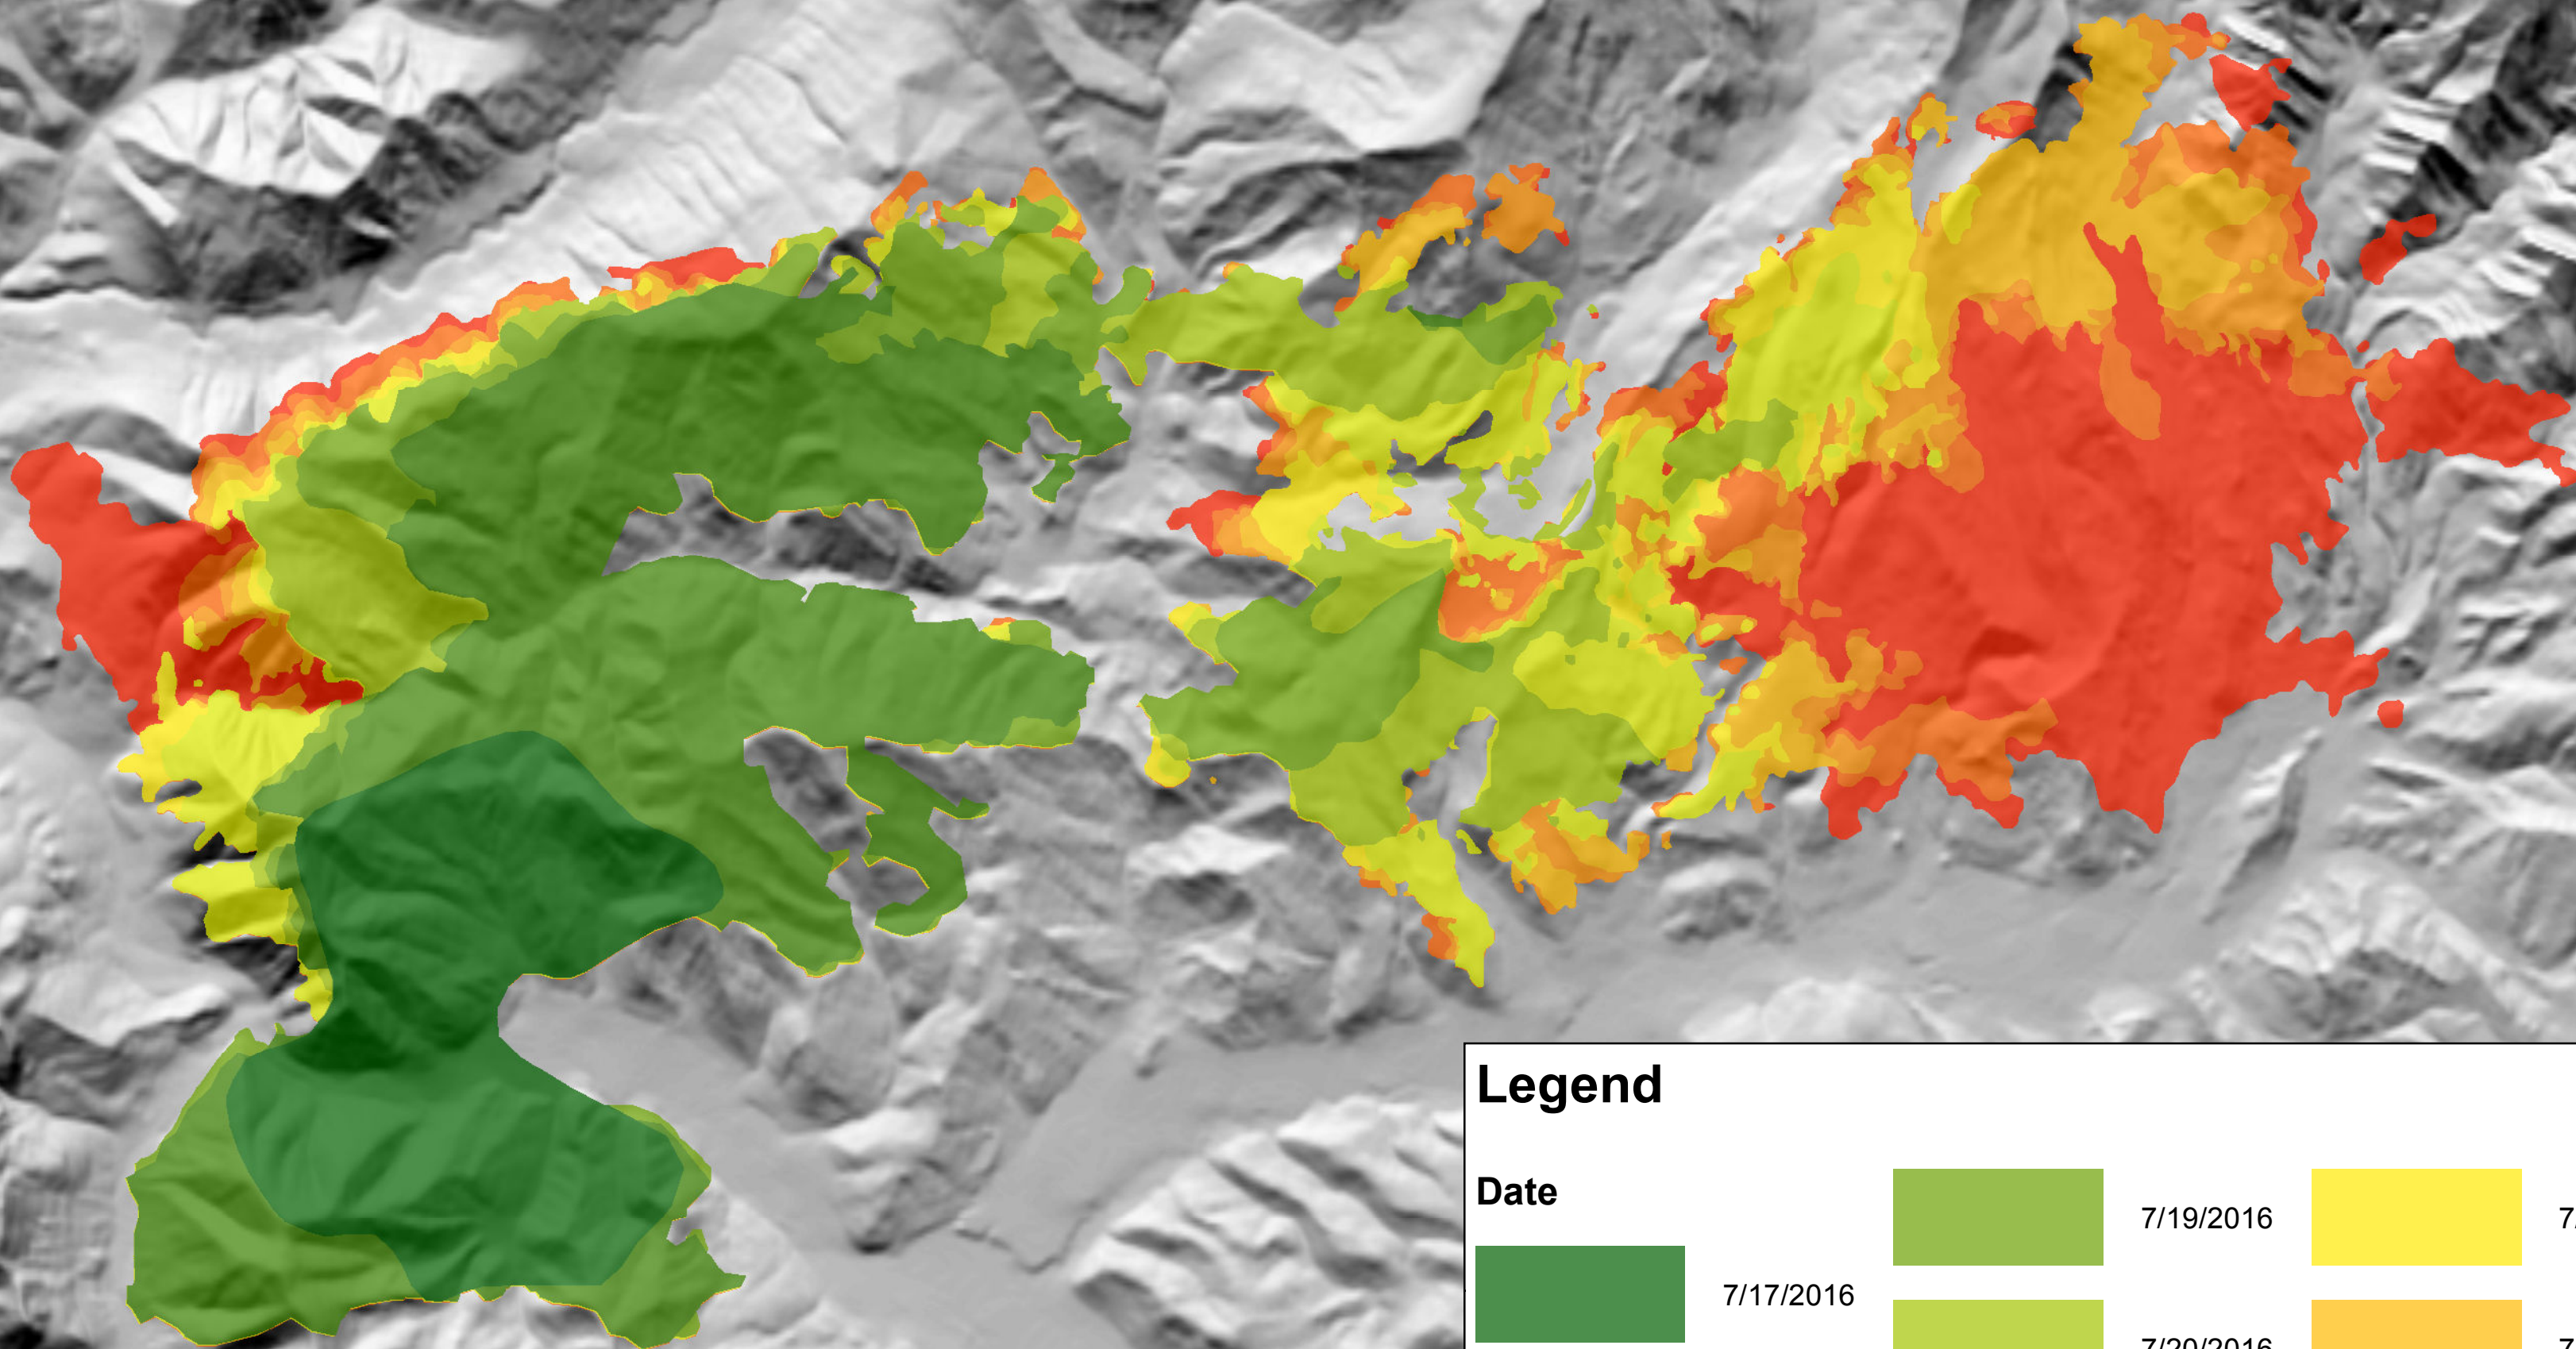

Cliff Creek WY-BTF-001611 Progression Map

21,483 Acres

7/27/16

1.5 Miles

Scan For Interactive
Progression Map

Date	Acres
7/17/2016	2377
7/18/2016	4574
7/19/2016	1231
7/20/2016	1909
7/21/2016	1458
7/22/2016	677
7/23/2016	1198
7/24/2016	1053
7/25/2016	2373
7/26/2016	4609
Total	21483

Legend

Date

7/17/2016

7/18/2016

7/19/2016

7/20/2016

7/21/2016

7/22/2016

7/23/2016

7/24/2016

7/25/2016

7/26/2016