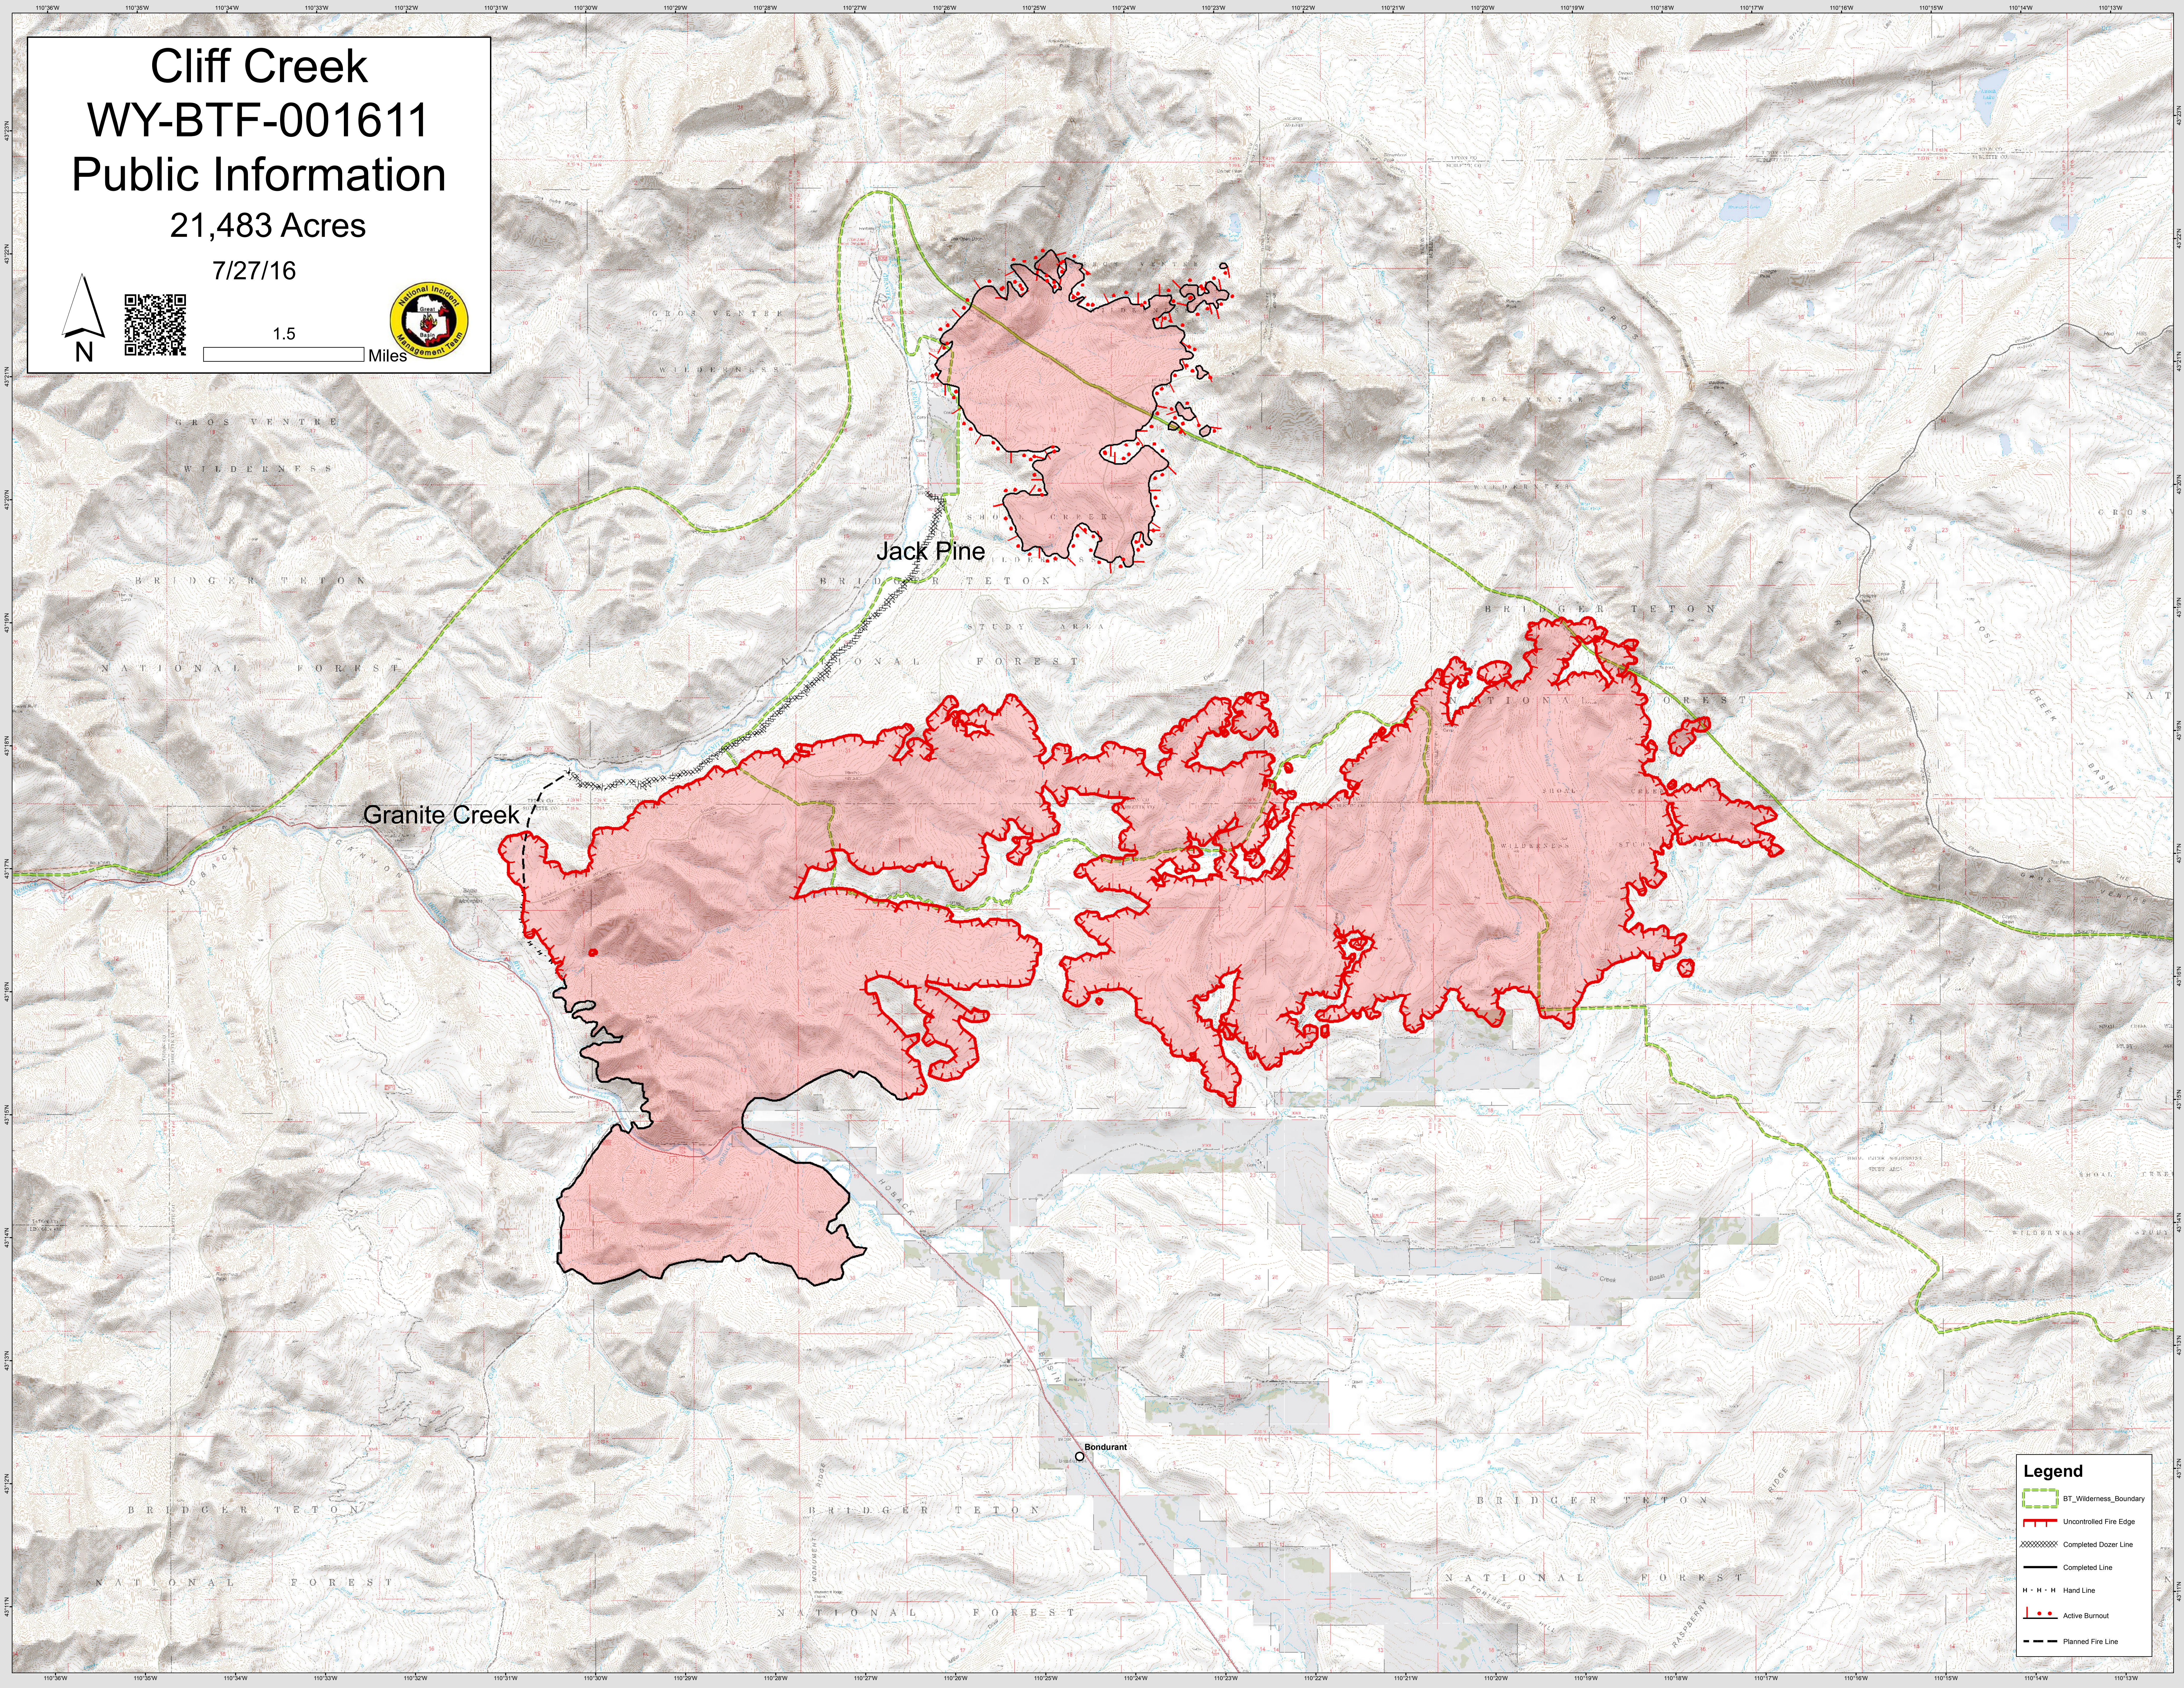

Cliff Creek WY-BTF-001611 Public Information

21,483 Acres

7/27/16

1.5

Miles

Legend

- BT_Wilderness_Boundary
- Uncontrolled Fire Edge
- Completed Dozer Line
- Completed Line
- Hand Line
- Active Burnout
- Planned Fire Line