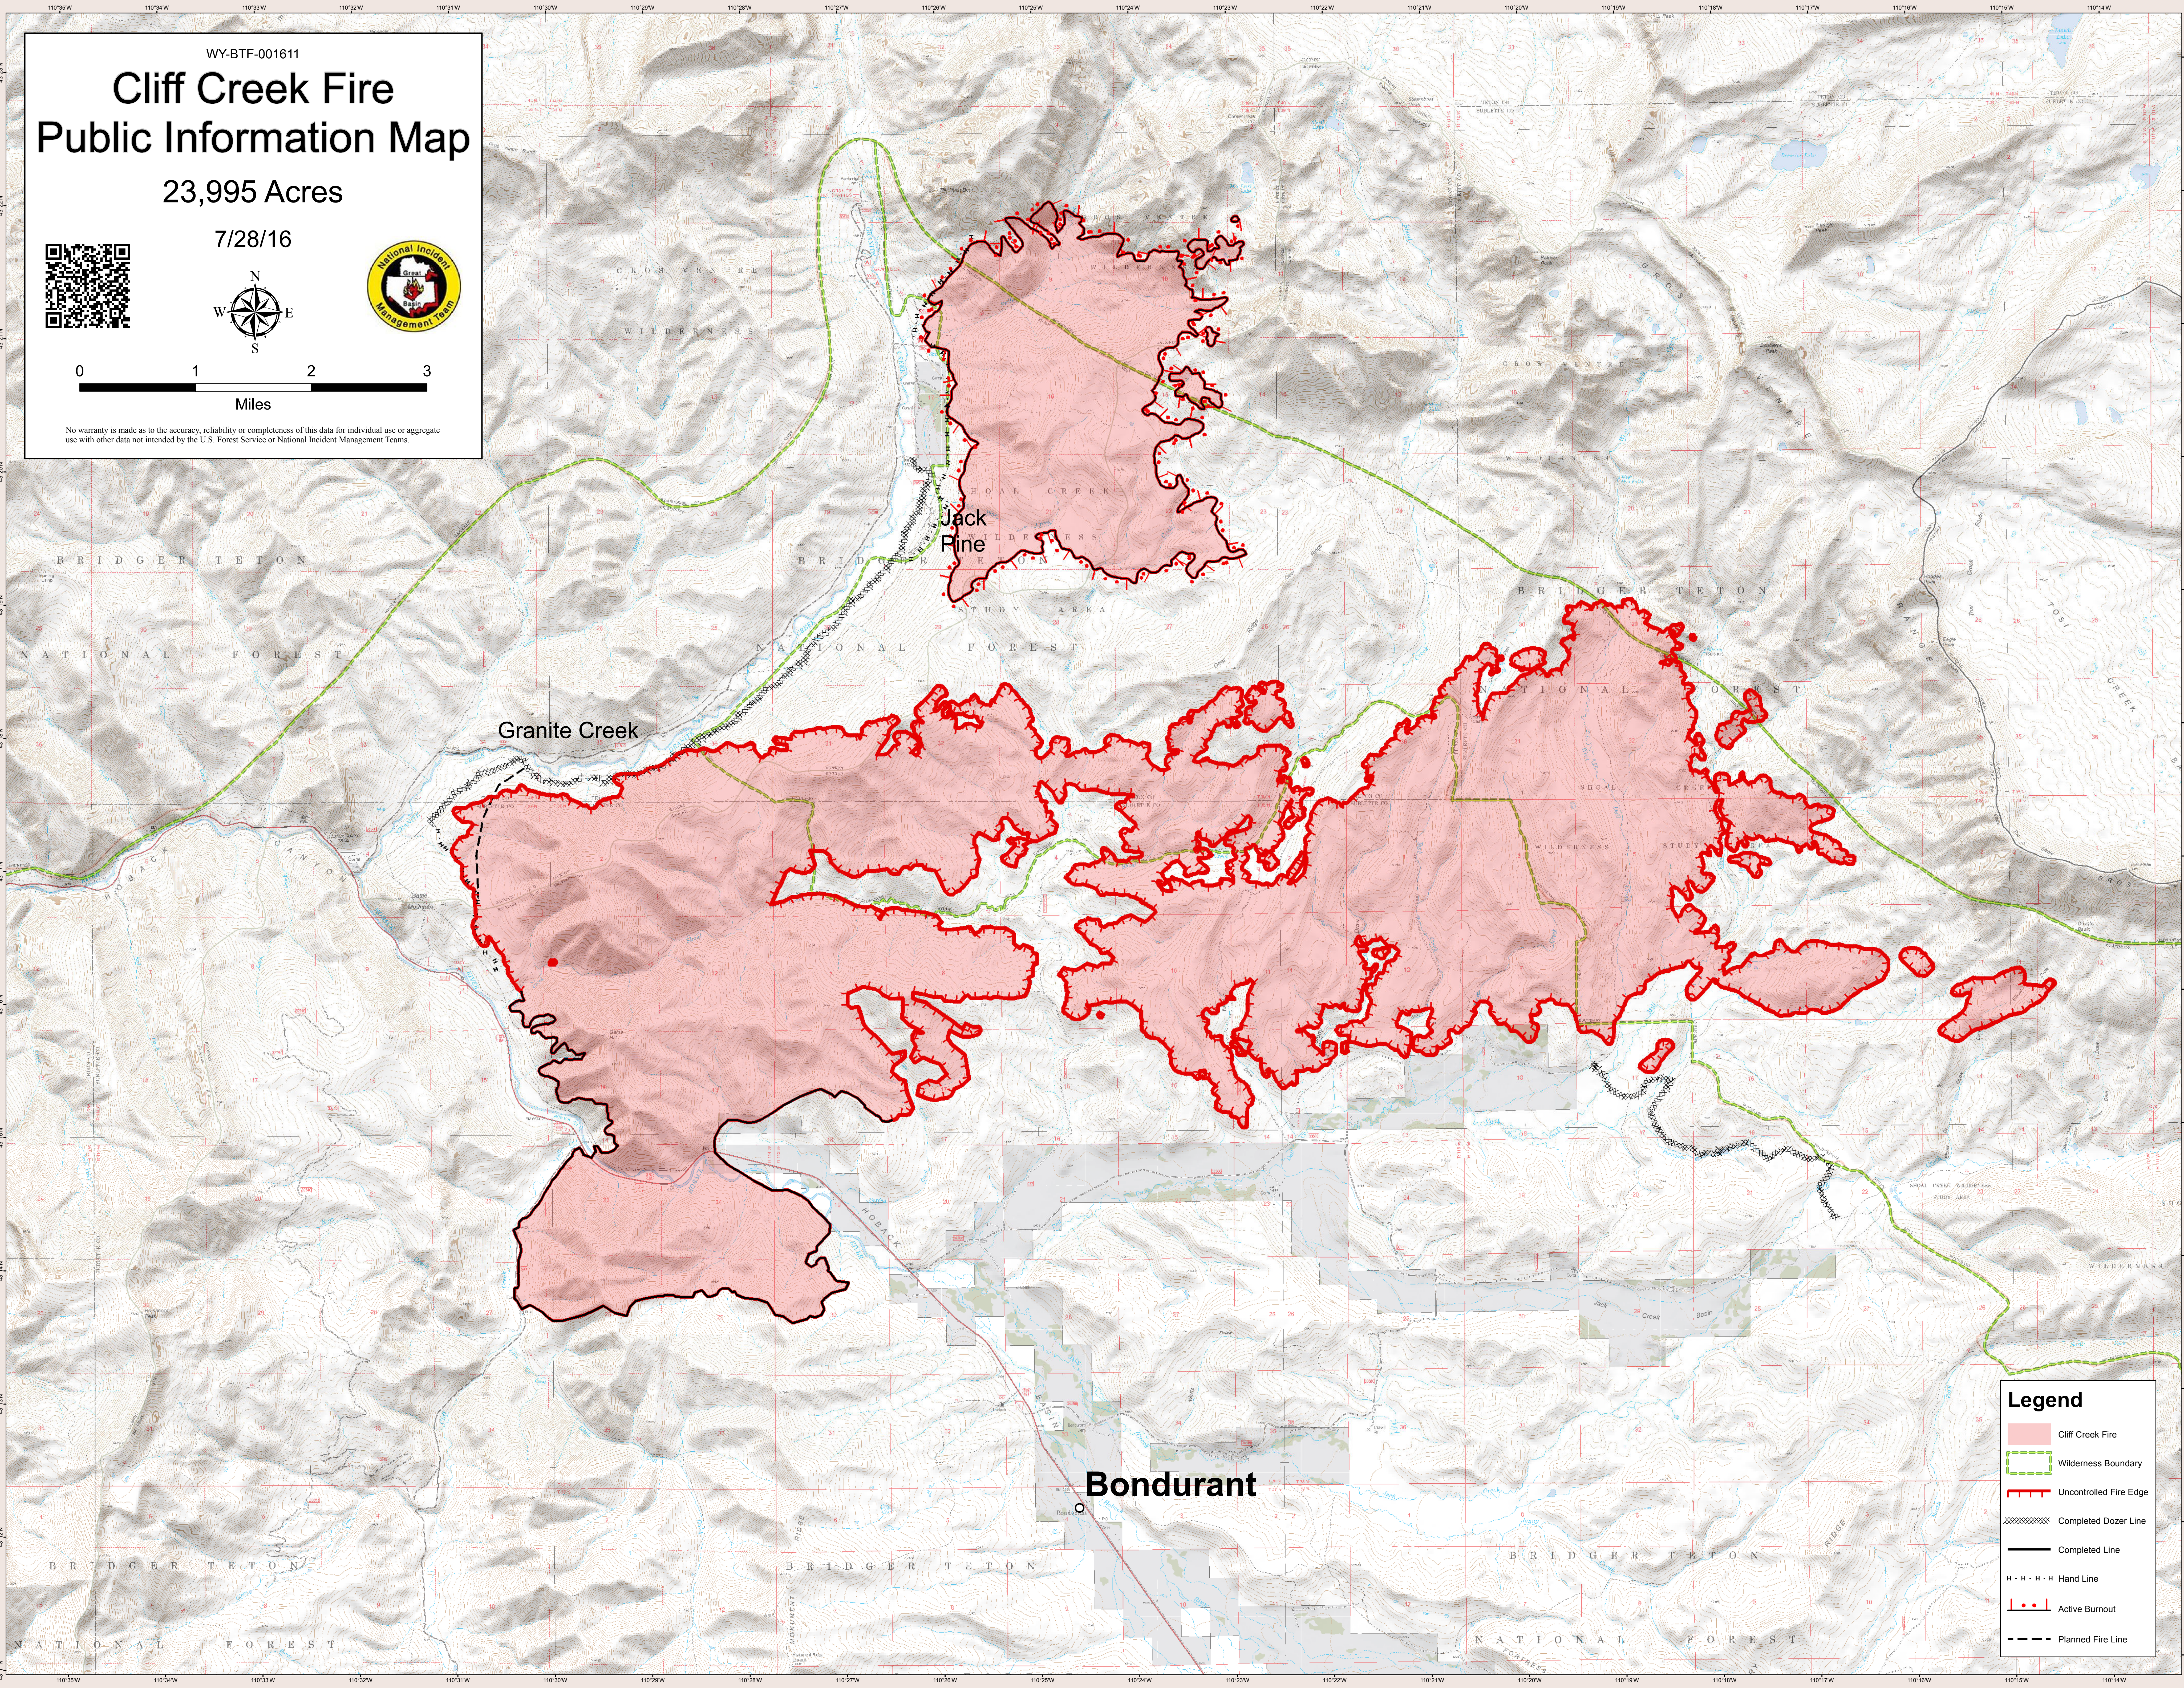

WY-BTF-001611

Cliff Creek Fire Public Information Map

23,995 Acres

7/28/16

Legend

- Cliff Creek Fire
- Wilderness Boundary
- Uncontrolled Fire Edge
- Completed Dozer Line
- Completed Line
- Hand Line
- Active Burnout
- Planned Fire Line