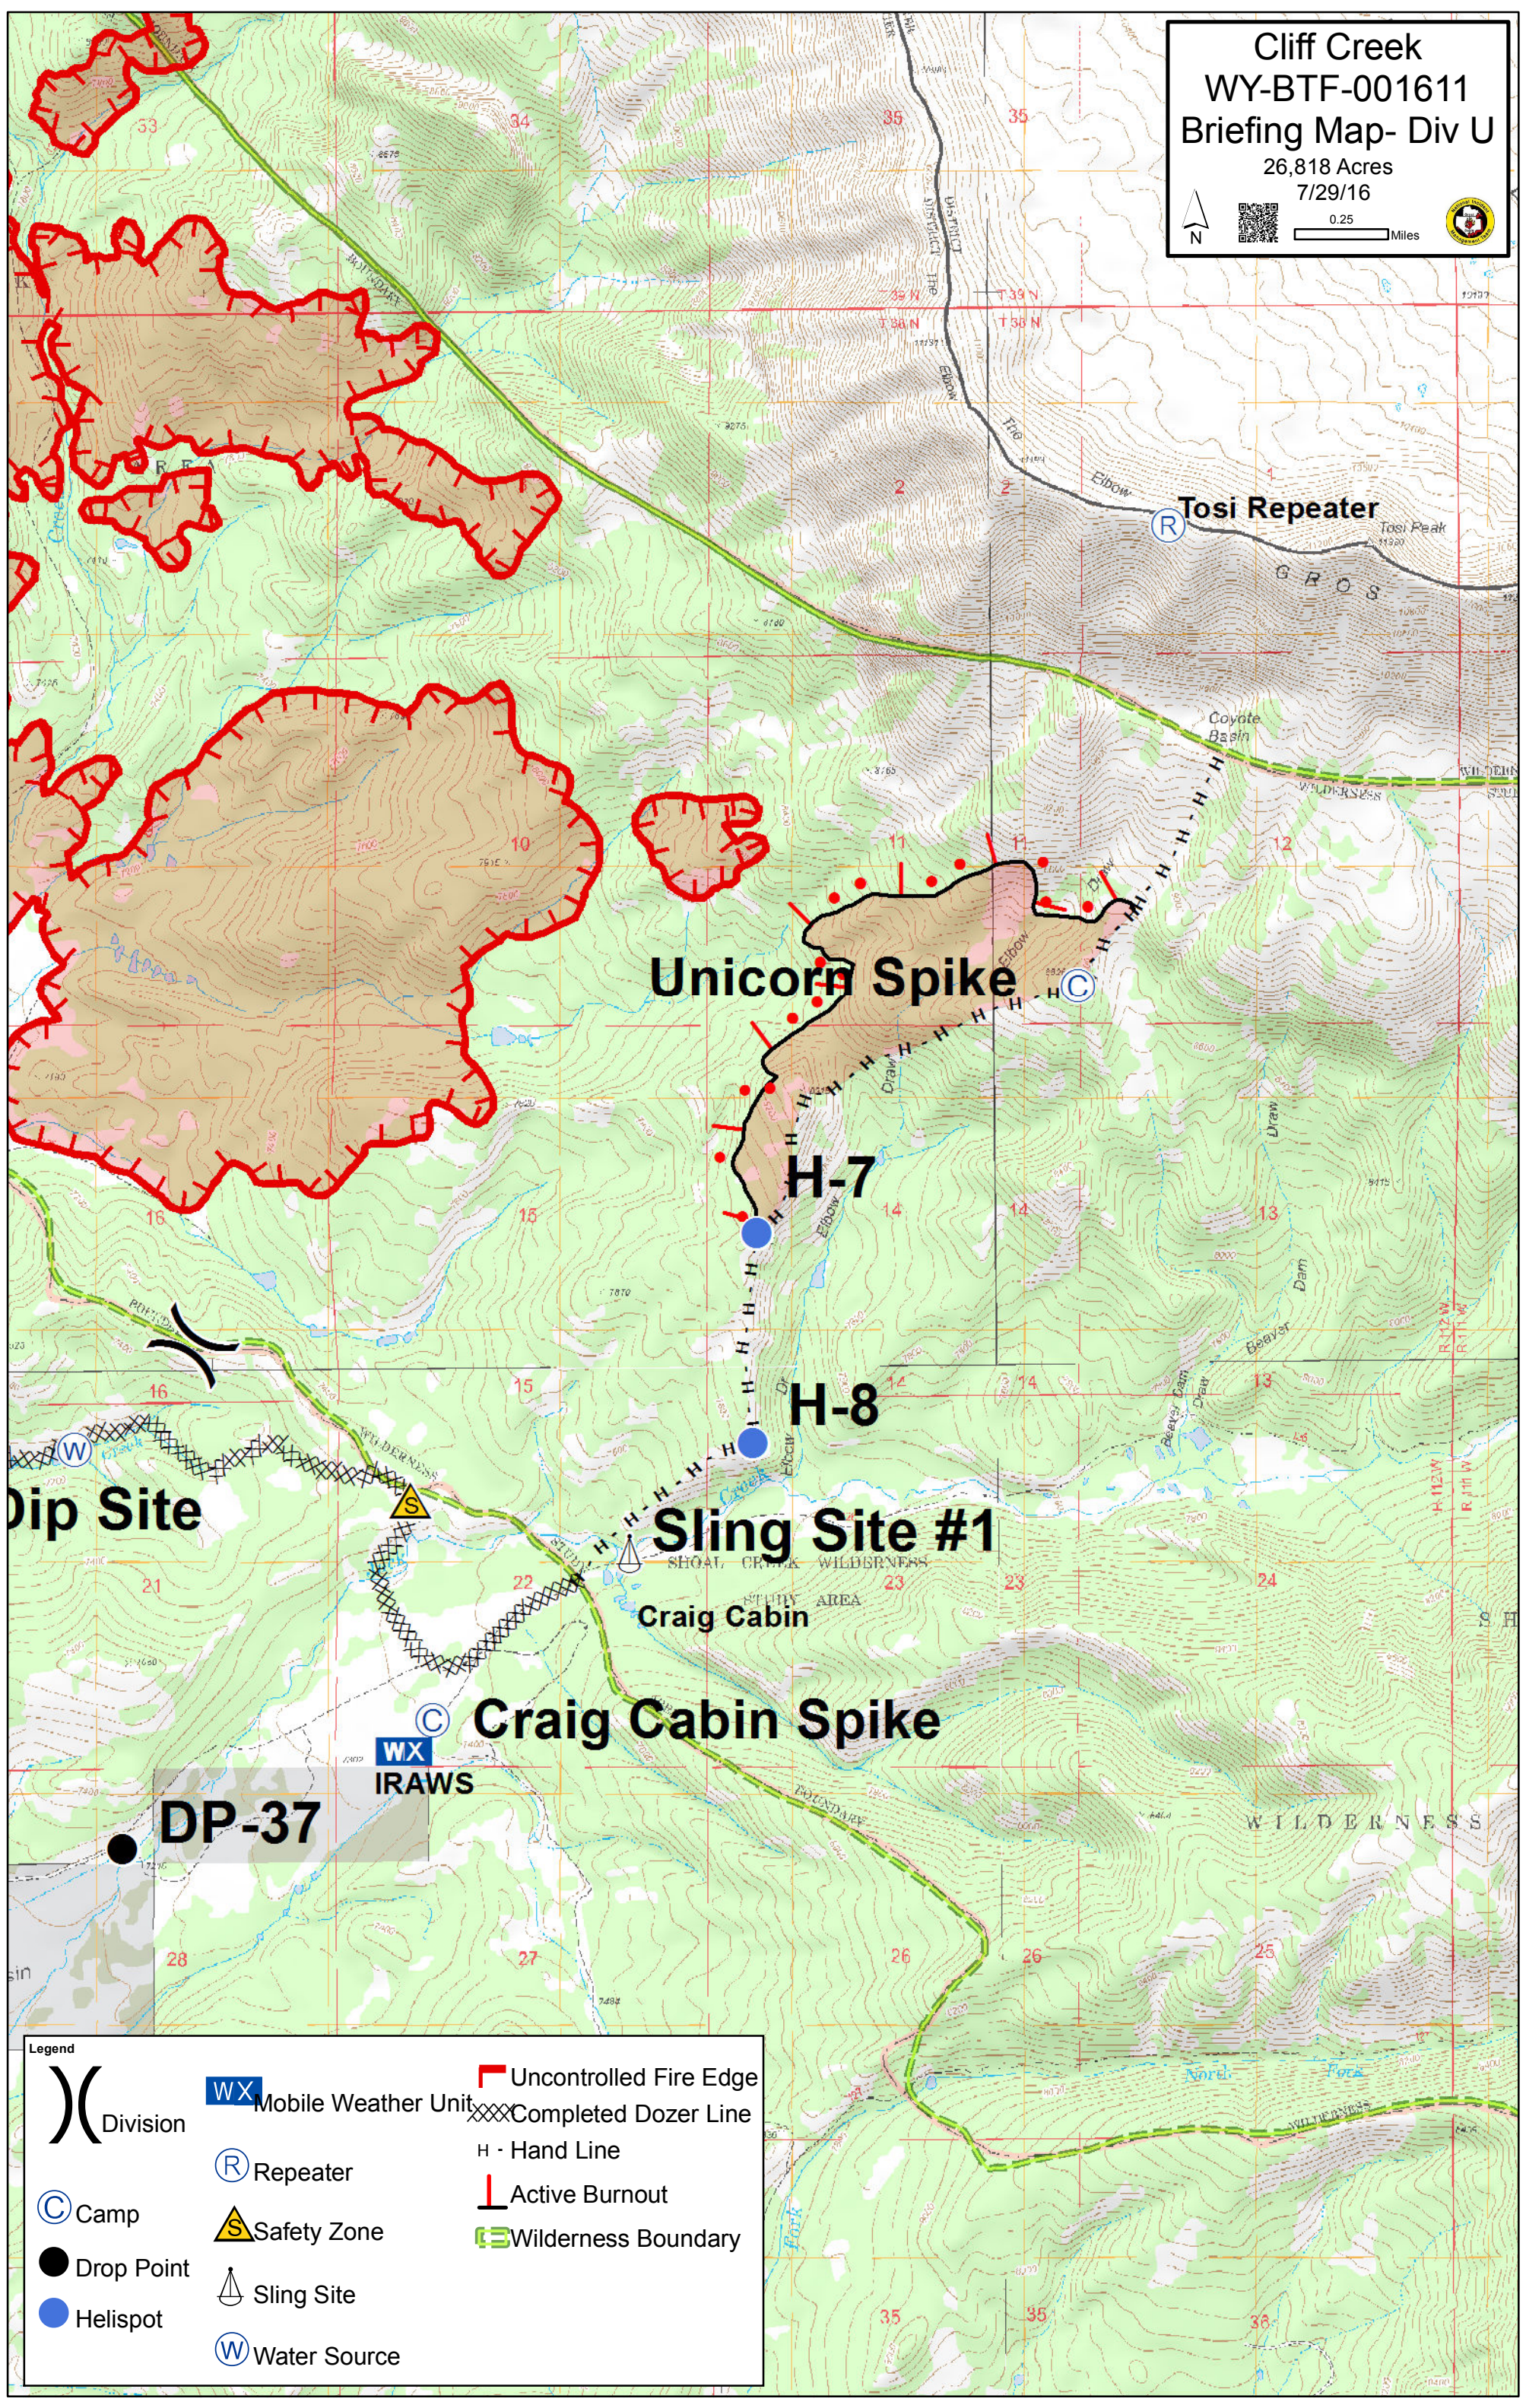

Cliff Creek
WY-BTF-001611
Briefing Map- Div U
 26,818 Acres
 7/29/16

Legend

Division	Mobile Weather Unit	Uncontrolled Fire Edge
Repeater	Completed Dozer Line	Hand Line
Camp	Safety Zone	Active Burnout
Drop Point	Sling Site	Wilderness Boundary
Helispot	Water Source	