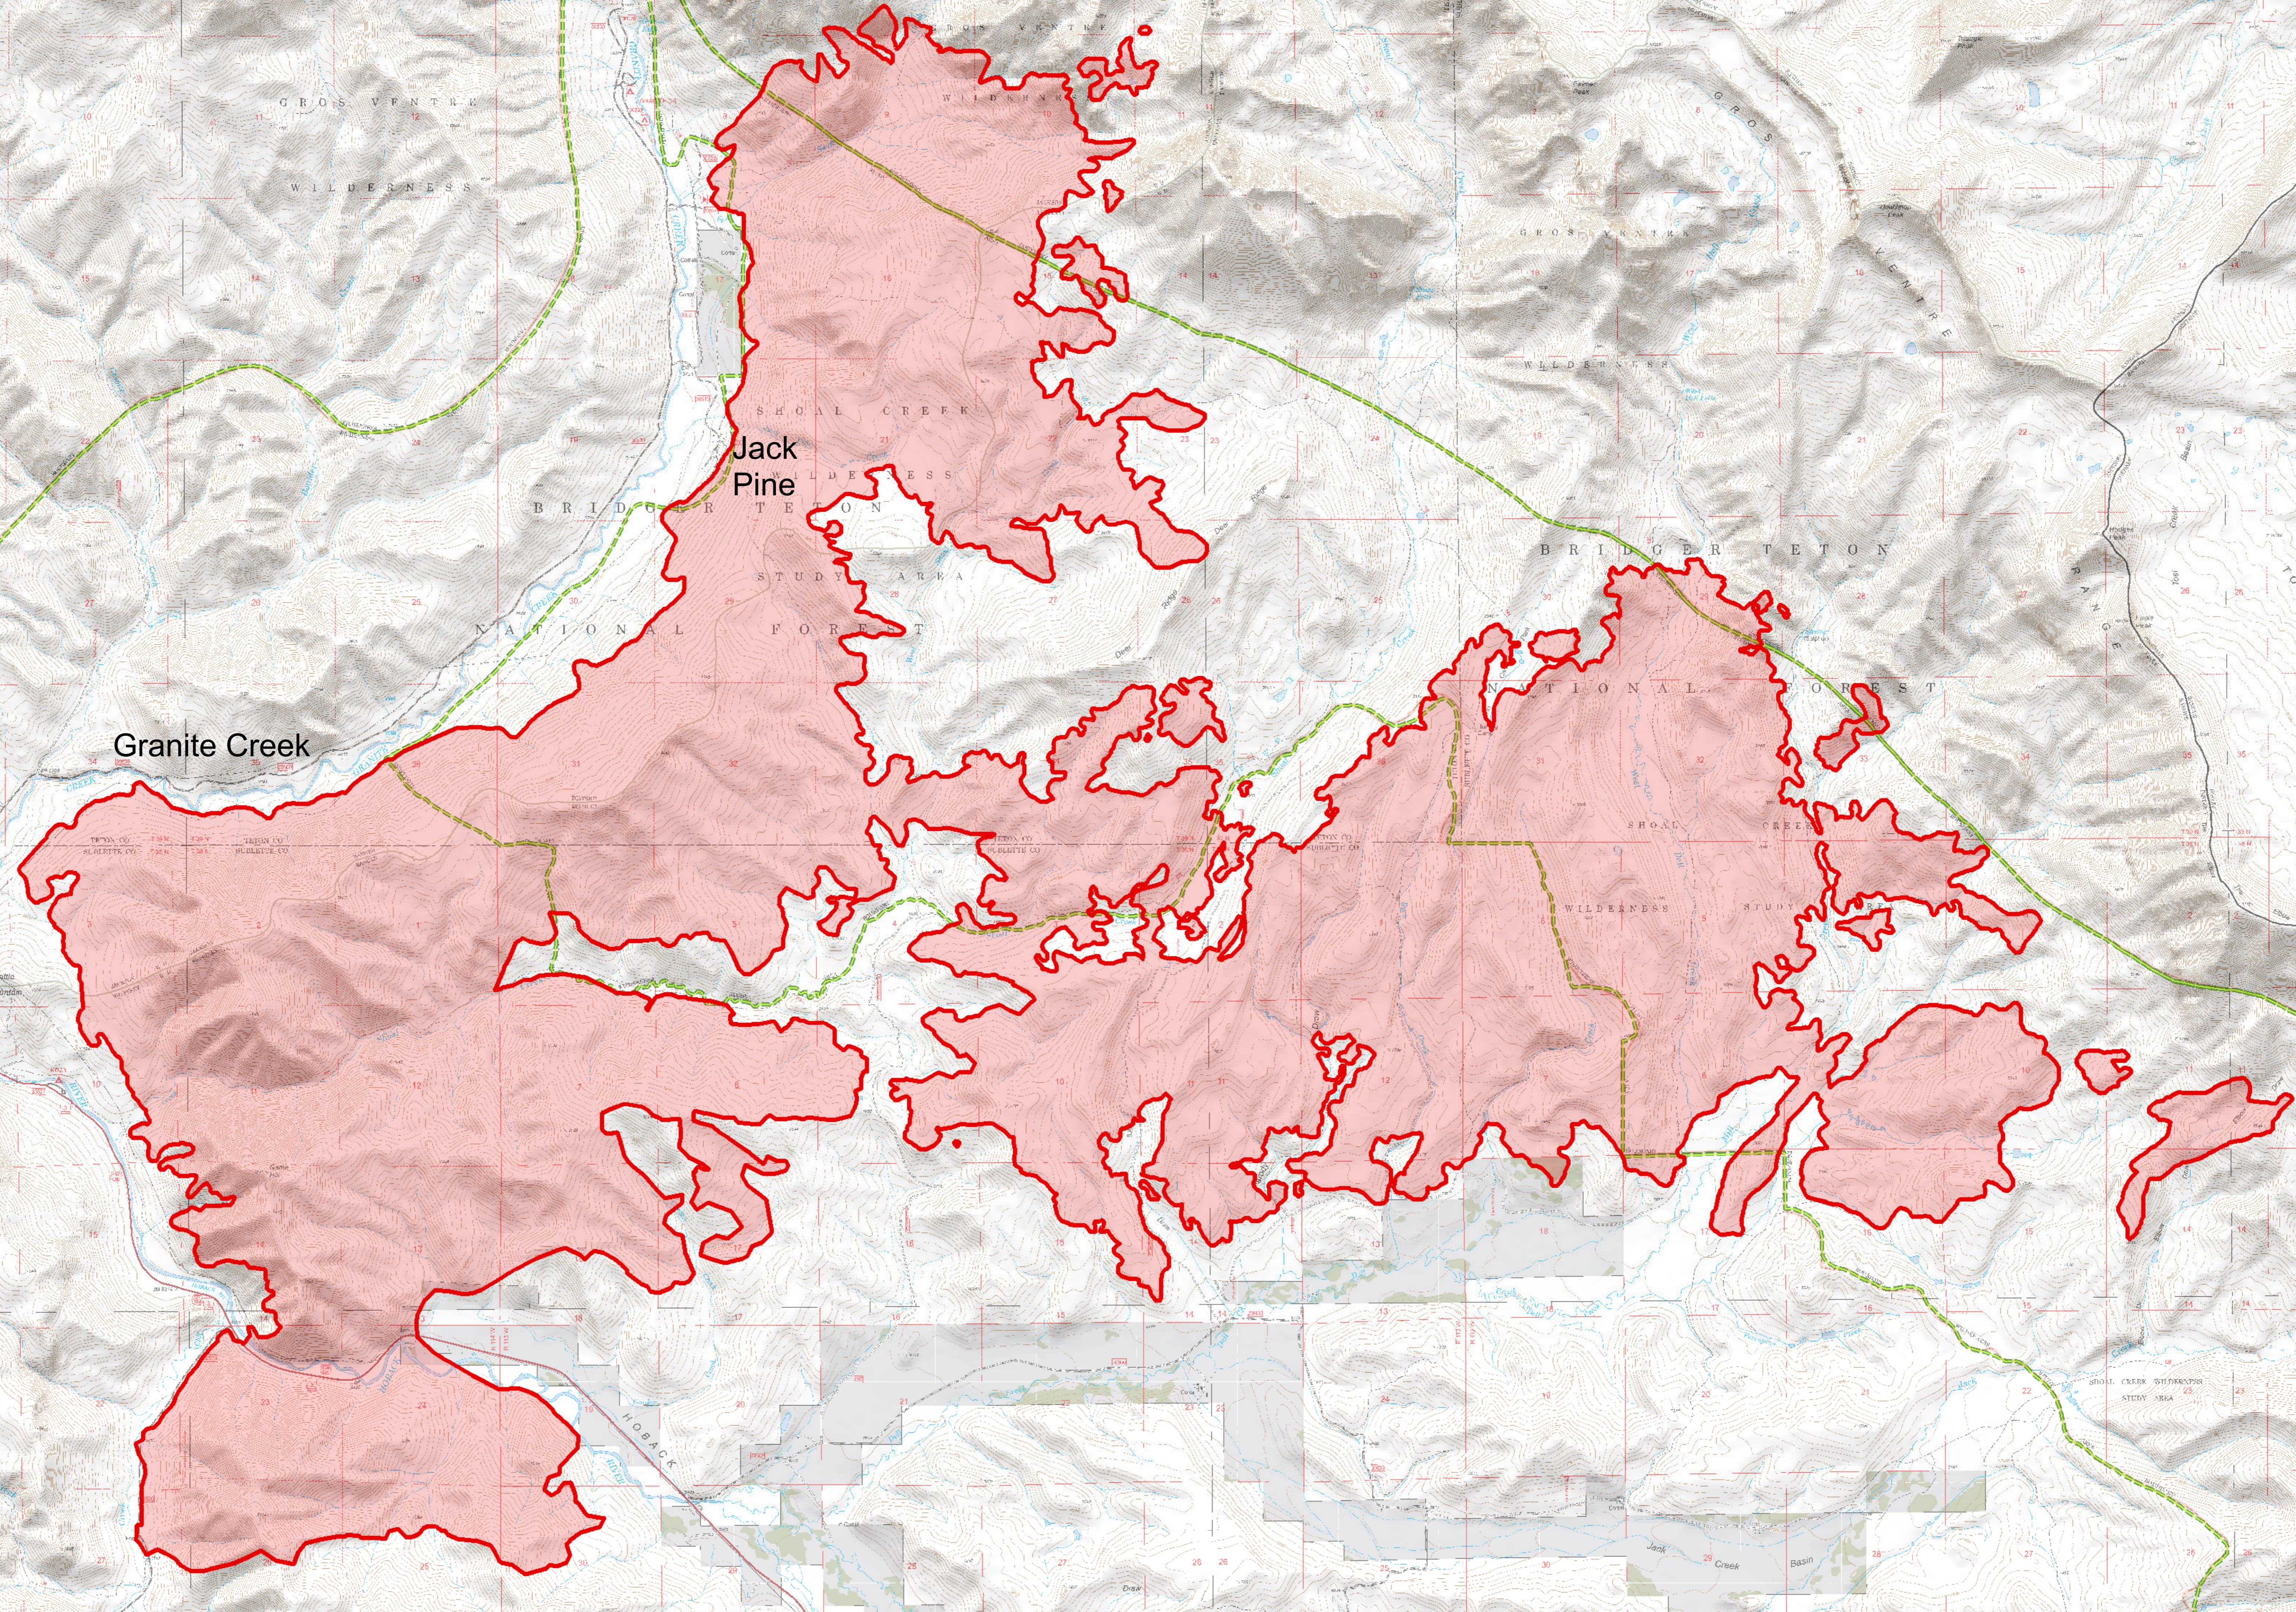

WY-BTF-001611
Cliff Creek Fire
Public Information Map

26,818 Acres

7/29/16

Legend

- Cliff Creek Fire
- Wilderness Boundary

Bondurant