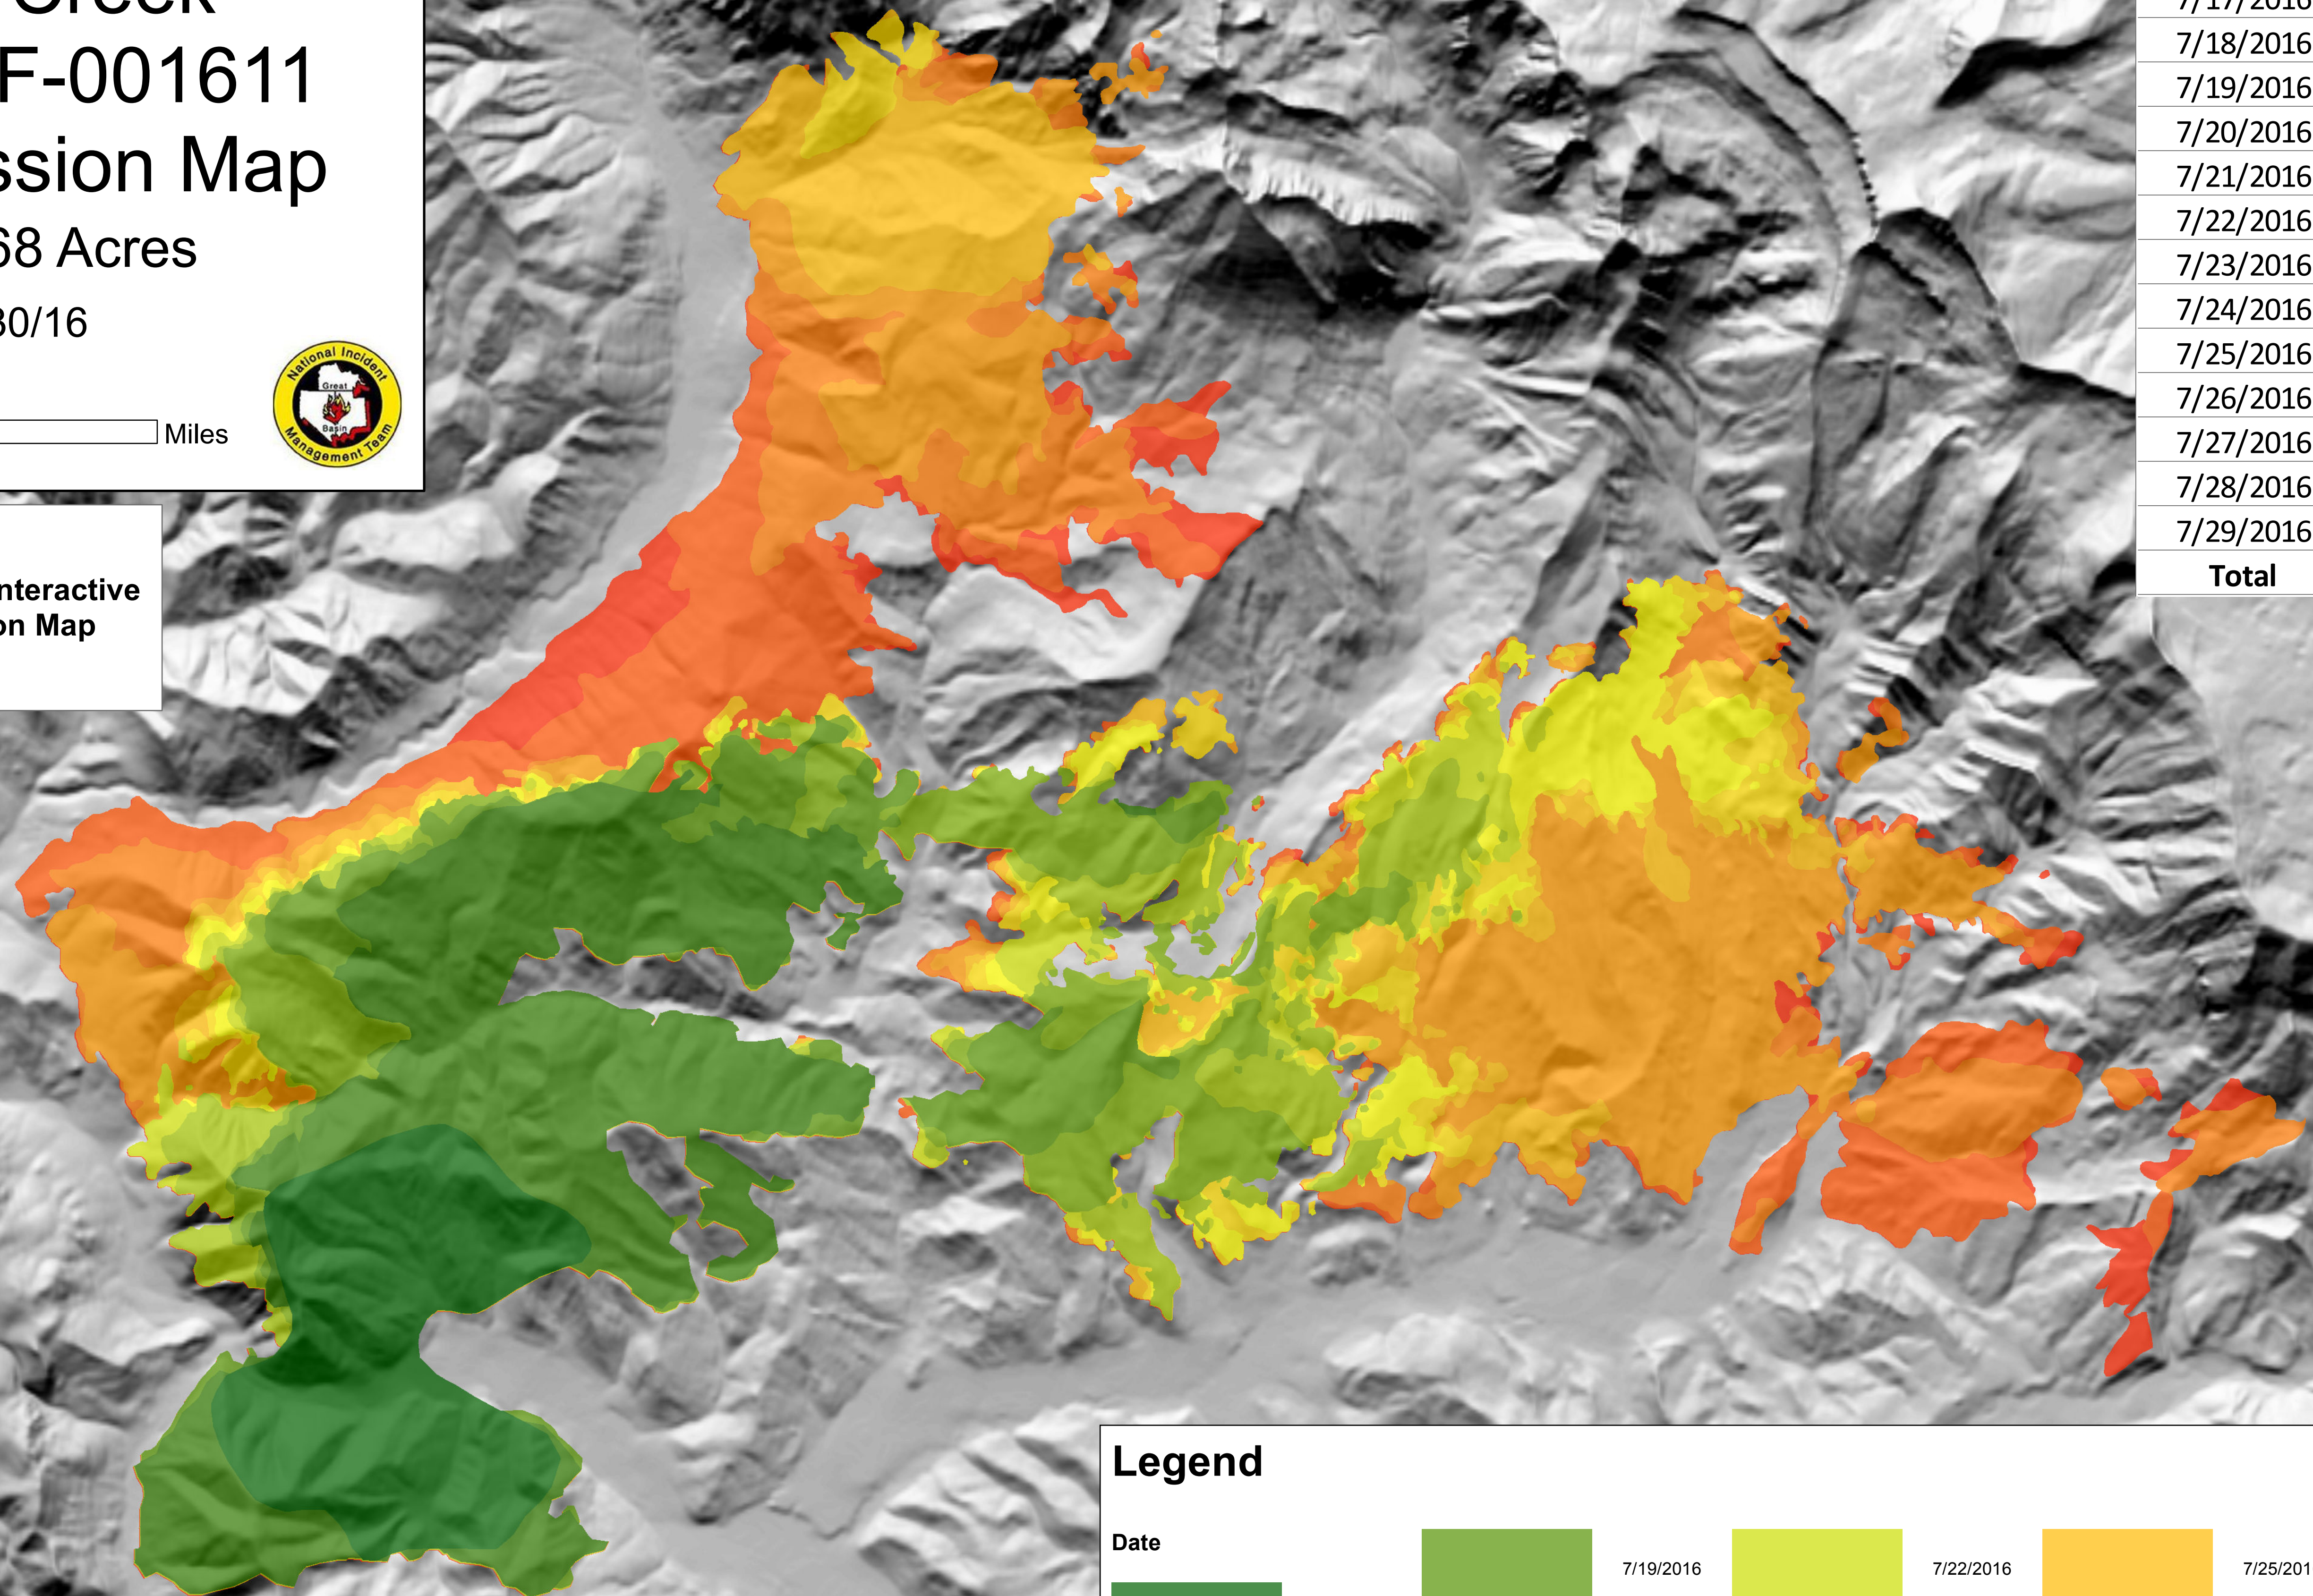

Cliff Creek WY-BTF-001611 Progression Map

27,868 Acres

7/30/16

2 Miles

Scan For Interactive
Progression Map

Date	Acres
7/17/2016	2379
7/18/2016	4581
7/19/2016	1237
7/20/2016	1932
7/21/2016	1464
7/22/2016	679
7/23/2016	1200
7/24/2016	1065
7/25/2016	2373
7/26/2016	4609
7/27/2016	2499
7/28/2016	2762
7/29/2016	1061
Total	27868

Legend

Date	Color	Date	Color	Date	Color	Date	Color		
7/17/2016		7/19/2016		7/22/2016		7/25/2016		7/28/2016	
7/18/2016		7/20/2016		7/23/2016		7/26/2016		7/29/2016	
		7/21/2016		7/24/2016		7/27/2016			